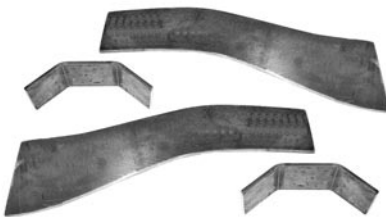

FRAME C-NOTCH KIT

Allows more rear end clearance on lowered trucks.
Cutting and welding required.

47-092020	47-53	Rear	.....$	89.00	kit
54-092020	54-55st	Rear	.....$	89.00	kit
55-092021	55-59	Rear	.....$	89.00	kit