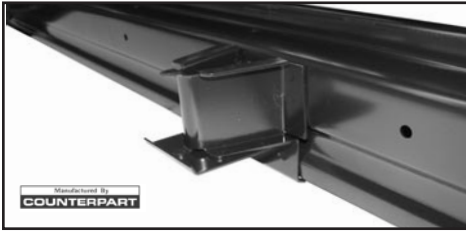

CHEVROLET & GMC TRUCK PARTS

Truck Shop Inc. 739 North Batavia Orange, California 92868

BED REAR CROSSMEMBERS

Manufactured By
COUNTERPART