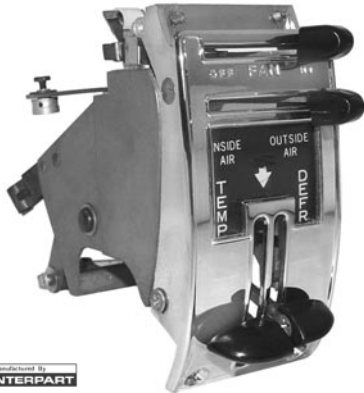

For Chevrolet deluxe heater, with chrome face & black knobs.
 55-039081 55-59 \$ 199.00 ea.

HEATER CONTROL BEZEL

55-03908 55-59 Chevrolet deluxe heater, chrome \$ 38.00 ea.

HEATER CONTROL LENS

55-03909 55-59 Chevrolet deluxe heater \$ 11.00 ea.