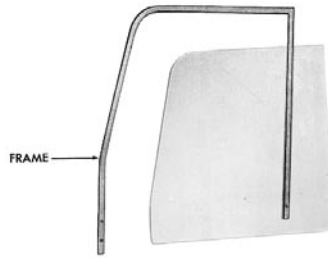

DOOR GLASS FRAME

55-058073 55-59 Chrome, LH .....$ 85.00 ea.
55-058074 55-59 Chrome, RH .....$ 85.00 ea.