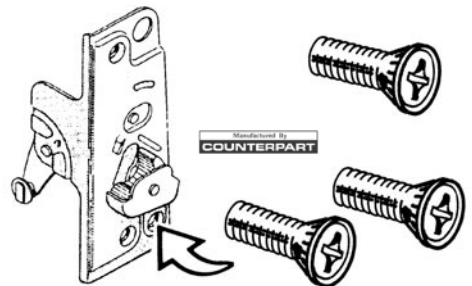

LATCH-TO-DOOR MOUNTING SCREWS

Manufactured By
COUNTERPART

- 47-02104 47-51 4 pieces . . . . . $ 3.00 set
- 52-02105 52-59 3 pieces . . . . . $ 3.00 set