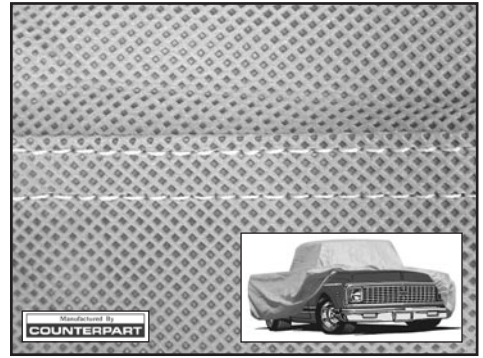

TRUCK COVERS

2-layer construction for moisture and dust resistance. If you are looking for an inexpensive cover for indoor storage and limited outdoor use, this fabric offers good, basic protection and is an excellent value.

- 47-13209 47-59 Shortbed . . . . . $ 95.00 ea.
- 47-13210 47-59 Longbed . . . . . $ 109.00 ea.