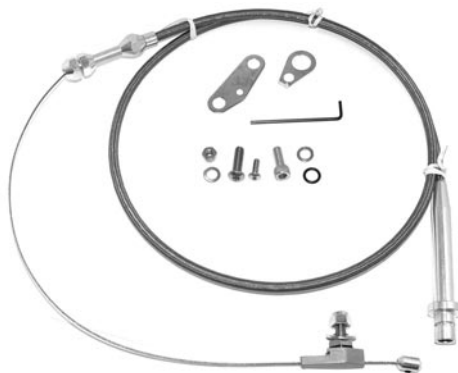

KICKDOWN CABLE KIT

Stainless steel braided. Great for TH conversions

- 47-14819 TH350 .....$ 42.00 ea.
- 47-148191 700R4 .....$ 42.00 ea.