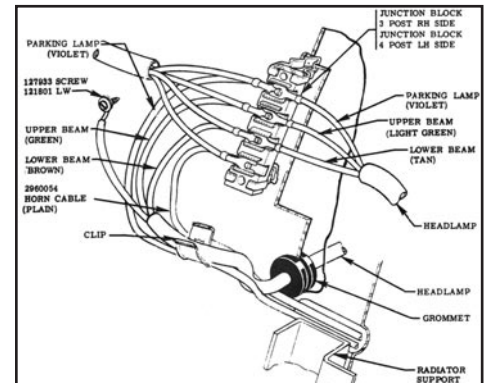

55-08726 55-59 Chevrolet, 6-cyl. and V8 $ 49.00 ea.