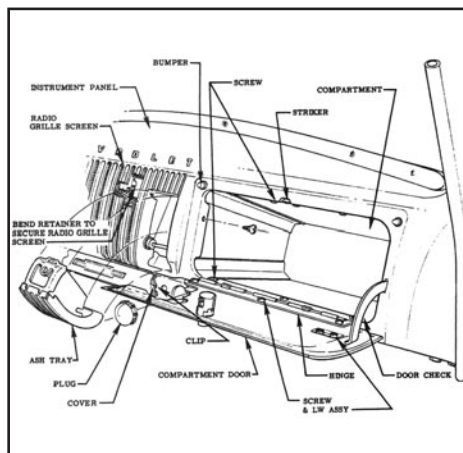

ASH TRAY KNOB

Manufactured By
COUNTERPART

- 47-04406 47-53 Chrome .....$ 11.00 ea.