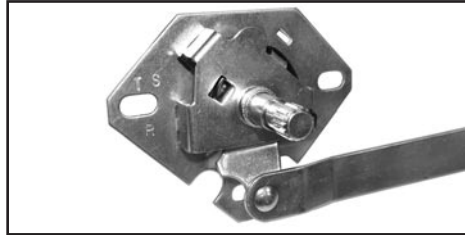

DOOR HANDLE RELAYS