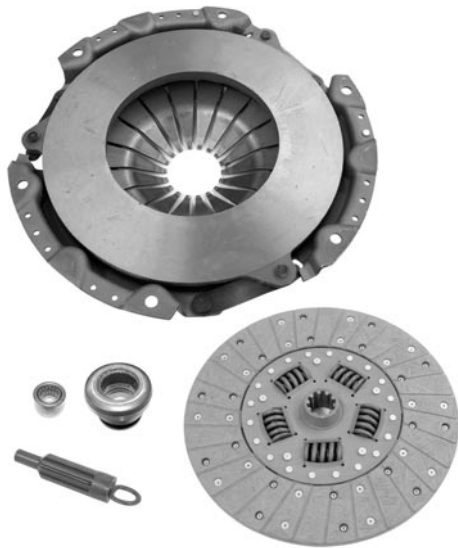

CHEVROLET & GMC TRUCK PARTS

Truck Shop Inc. 739 North Batavia Orange, California 92868

CLUTCH KITS

- 47-07850 9 1/8", 10 spline ..... $ 185.00 ea.
- 47-07851 10", 10 spline
  flat diaphragm ..... $ 199.00 ea.
- 47-07852 10.4", 10 spline
  raised diaphragm ..... $ 149.00 ea.
- 47-07855 11", 10 spline
  raised diaphragm ..... $ 159.00 ea.
- 47-07856 11", 26 spline
  raised diaphragm ..... $ 149.00 ea.