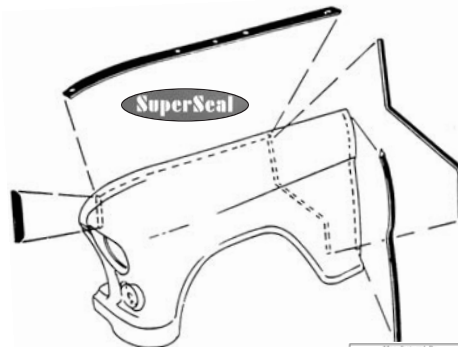

55-065001 55-59 .....$ 15.00 set