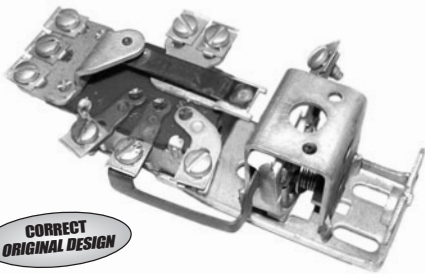

HEADLIGHT SWITCHES

LESS EXPENSIVE Replacement

Manufactured By
COUNTERPART

REPLACEMENT STYLE

Includes chrome knob. Original knobs will not work in replacement switches.

- | | | | |
|----------|----------------------|---------|-------------------|
| 47-03801 | 47-55 ^{1st} | 6 volt |\$ 19.00 ea. |
| 47-03802 | 47-55 ^{1st} | 12 volt |\$ 19.00 ea. |