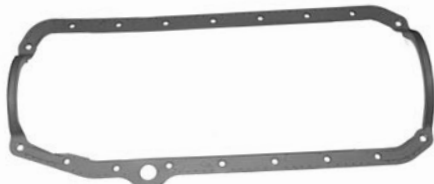

PERMA-PLUS ENGINE OIL PAN GASKETS

New Fel-Pro Perma Plus 1-piece design.

55-08520 Chevrolet, SB, 283-400 .....$ 52.00 ea.

55-08521 Chevrolet, BB, 396-502 .....$ 62.00 ea.

REAR MAIN SEALS

47-08601 47-53 Chevrolet, 6-cyl., 216/235
rope type, seals only ... $ 9.00 pr.

47-08602 47-59 GMC, 6-cyl., all
55-58 GMC, V8 .....$ 36.00 pr.

Kit with rear main seals, tools and instructions.

47-08603 47-53 Chevrolet, 6-cyl., 216/235
rope type, kit .....$ 39.00 set

55-08604 55-59 Chevrolet, V8, 265, 283
rope type .....$ 15.00 pr.

59-08604 59 2-pc rubber, with
double lip .....$ 15.00 set