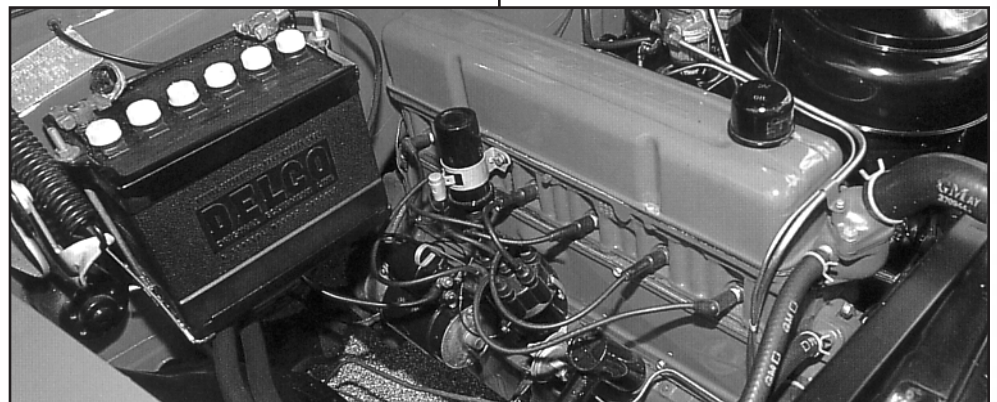

+ The following items require additional shipping and handling.

Fax Order 1-714-771-0407 • Toll Free 1-800-243-8947 • www.TruckandCarShop.com • 2023 Catalog