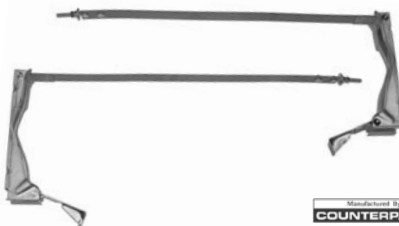

49-074055 49-55st 1/2 ton,
with hinged brackets . . . $ 99.00 set