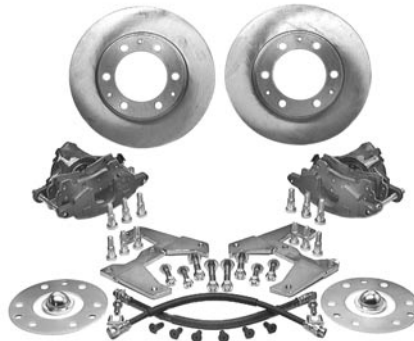

FRONT DISC BRAKE CONVERSION KITS

6 lug-1/2 ton only, Includes: (2) caliper brackets, (2) brake hoses, (2) dust caps, (2) spindle nuts and washers, (2) 12" rotors, (2) calipers and necessary mounting hardware.

Notes: Use with stock hubs. We recommend using tapered roller bearings for the above kit. This kit may not work with your original rims.

47-09701⁺ 47-59 .....$ 475.00 kit