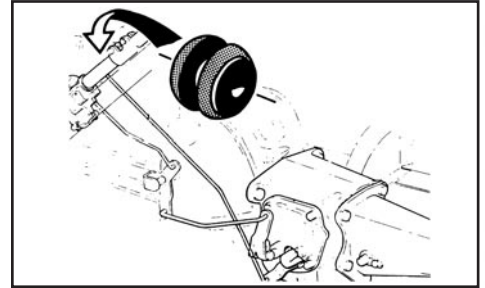

COLUMN SHIFT COLLAR

Some slight modification might be necessary to fit.

- 47-05007 47-55st Replacement \$ 14.00 ea.

SHIFT LINKAGE GROMMET

- 47-05008 47-59 Column shift, includes metal sleeve 4 required \$ 4.00 ea.