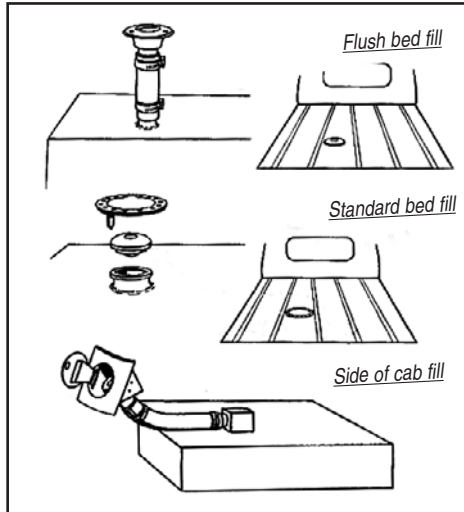

1/2-TON FRAME RAIL MOUNT GAS TANKS