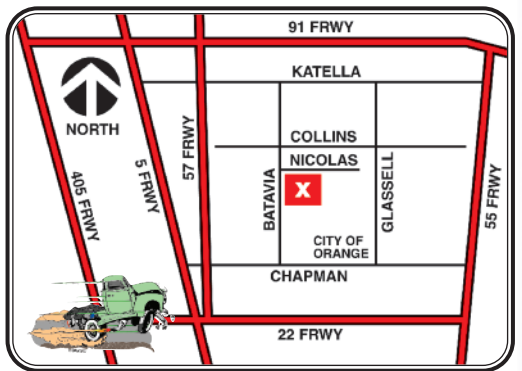

Truck and Car Shop Inc. 739 North Batavia Orange, CA 92868
Fax Order 1-714-771-0407 • Toll Free 1-800-243-8947 • www.TruckandCarShop.com