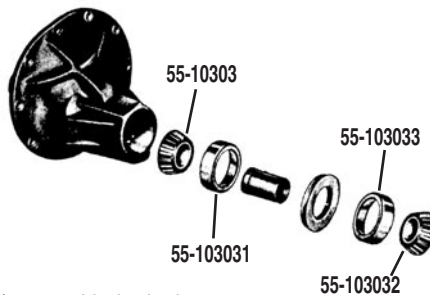

DIFFERENTIAL PINION BEARINGS

1/2 ton rear pinion bearing, inner.					
55-10303	55-59	Rear bearing, inner	....$	32.00	ea.
55-103031	55-59	Bearing race, inner	....$	17.00	ea.
1/2 ton rear pinion bearing, outer.					
55-103032	55-59	Rear bearing, outer	....$	40.00	ea.
55-103033	55-59	Bearing race, outer	....$	16.00	ea.

REAR PINION BEARING SPACER

55-10304	55-59	.....$	15.00	ea.

REAR AXLE PINION FELT SEAL

47-10305	47-59	3/4 ton-1 ton 3.4" O.D., 2.5" I.D.	....$	12.00	ea.

REAR AXLE PINION SEAL

47-103052	47-59	3/4 ton-1 ton, outer 3.485" O.D., 2.575" I.D.	..$	22.00	ea.

DIFFERENTIAL PINION SEAL

55-10305	53-59	Spicer	.....$	18.00	ea.
55-10306	53-59	3" O.D., 1.7" I.D.	.....$	20.00	ea.

DIFFERENTIAL PINION SHIM KIT

55-10307	55-59	5 pieces	.....$	23.00	kit

DIFFERENTIAL PINION NUT

55-10308	55-59	.....$	10.00	ea.

• Truck Shop •
• Best Quality • Best Price •

† The following items require additional shipping and handling.

Fax Order 1-714-771-0407 • Toll Free 1-800-243-8947 • www.TruckandCarShop.com • 2023 Catalog