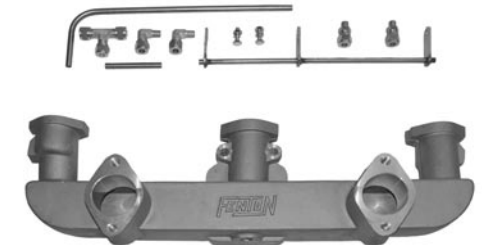

FENTON INTAKE MANIFOLDS

Fenton dual 1BBL intake manifold with linkage.

- 47-082162 47-59 Chevrolet, 6-cylinder 235, 261 C.I. ....$ 245.00 kit