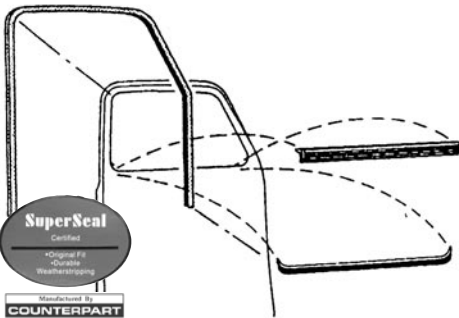

DOOR WINDOW FELT & GLASS RUN KITS

Includes: 2 upper felt runs, 2 inner wipes, 2 outer rubber wipes, staples for wipes & clips for upper run channels.

- 47-05704 47-50 .....$ 124.00 kit

Includes: 2 upper felt runs, 2 inner wipes, 2 outer rubber wipes, 2 division bar inserts, staples for wipes & clips for upper run channels.

- 51-05705 51-55^{1st} .....$ 95.00 kit

Includes: 2 upper felt runs, 2 inner wipes with clips, 2 outer wipes with clips, 2 universal division bar inserts & clips for upper run channels.

- 55-05706 55-59 .....$ 124.00 kit