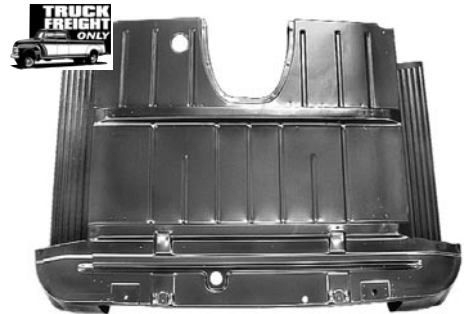

1. Complete floorboard *with* steps.
   55-063064⁺ 55-59 .....$ 689.00 ea.