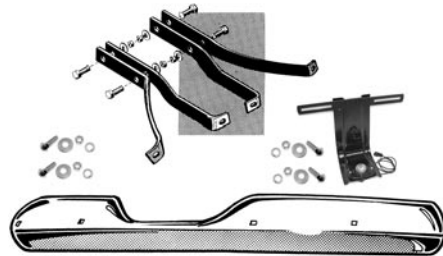

1955-59 Rear bumper kit, stepside

Includes: 1 chrome Stepside bumper, 2 inner bumper brackets, 2 outer bumper brackets, 4 chrome bumper-to-bracket bolts, 4 bracket-to-frame bolts, 1 License plate bracket, 1/2 ton pickup only.

55-11603⁺ 55-59 .....$ 355.00 kit