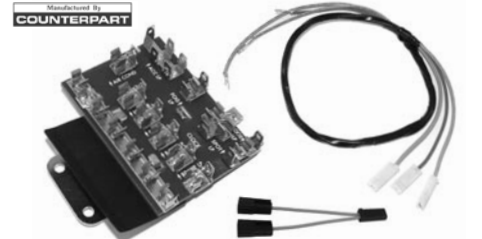

47-08630	1 1/4" wide	\$ 15.00 roll
47-08631	1" wide	\$ 14.00 roll
47-08632	3/4" wide	\$ 14.00 roll

FUSE BLOCK

55-08726 55-59 Chevrolet, 6-cyl. and V8 \$ 49.00 ea.

CHEVROLET & GMC TRUCK PARTS

Truck Shop Inc. 739 North Batavia Orange, California 92868