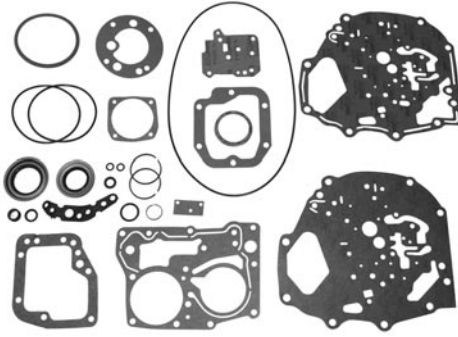

Kit includes all seals and gaskets.

- 56-148175 56-57 Kit .....$ 325.00 kit

MANUAL TRANSMISSION SEALS

- 47-07705 47-59 Rear, 4 speed 3/4 ton-1 ton .....$ 16.00 ea.