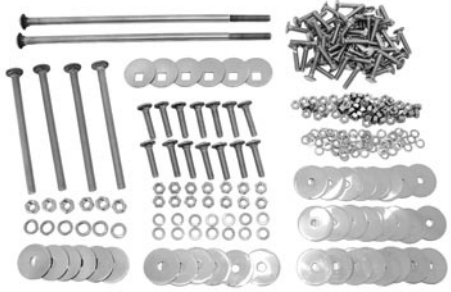

CHEVROLET & GMC TRUCK PARTS

Truck Shop Inc. 739 North Batavia Orange, California 92868

BED WOOD BOLT KITS

Manufactured By
COUNTERPART

CADMIUM-PLATED BOLT KITS

47-10811	47-50	Shortbed	.....	$ 46.00	kit
47-10812	47-50	Longbed	.....	$ 49.00	kit
51-10813	51-53	Shortbed	.....	$ 46.00	kit
51-10814	51-53	Longbed	.....	$ 49.00	kit
54-10815	54-55st	Shortbed, Stepside	....	$ 46.00	kit
55-10815	55-59	Shortbed, Stepside	....	$ 47.00	kit
54-10816	54-55st	Longbed, Stepside	....	$ 49.00	kit
55-10816	55-57	Longbed, Stepside, 89"	....	$ 49.00	kit
57-10817	57-59	Longbed, Stepside, 97"	....	$ 53.00	kit
58-10818	58-59	Shortbed, Fleetside	....	$ 54.00	kit
58-10819	58-59	Longbed, Fleetside	....	$ 63.00	kit

POLISHED STAINLESS STEEL BOLT KITS

47-10820	47-50	Shortbed	.....	$ 109.00	kit
47-10821	47-50	Longbed	.....	$ 135.00	kit
51-10822	51-53	Shortbed	.....	$ 109.00	kit
51-10823	51-53	Longbed	.....	$ 129.00	kit
54-10824	54-55st	Shortbed, Stepside	....	$ 99.00	kit
55-10824	55-59	Shortbed, Stepside	....	$ 105.00	kit
54-108251	54-55st	Longbed, Stepside	....	$ 109.00	kit
54-10825	55-57	Longbed, Stepside, 89"	....	$ 109.00	kit
57-10827	57-59	Longbed, Stepside, 97"	....	$ 115.00	kit
58-10828	58-59	Shortbed, Fleetside	....	$ 125.00	kit
58-10829	58-59	Longbed, Fleetside	....	$ 149.00	kit

Manufactured By
COUNTERPART

47-108191	47-59	Offset washer only silver zinc	.....	$ 1.00	ea.
47-108291	47-59	Offset washer only stainless steel	.....	$ 2.50	ea.