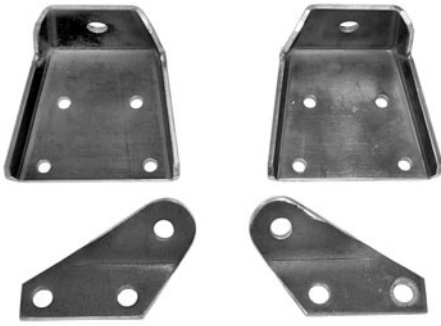

CHEVROLET & GMC TRUCK PARTS

Truck Shop Inc. 739 North Batavia Orange, California 92868

SHOCK MOUNT CONVERSION BRACKETS

Converts knee action shocks to Gas shocks.

47-092111 47-55^{1st} Front kit, upper and lower .....$ 89.00 kit