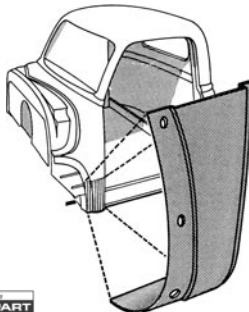

Manufactured By
COUNTERPART

47-061051 47-55st Lower outer, LH .....$ 59.00 ea.
47-061062 47-55st Lower outer, RH .....$ 59.00 ea.

Showroom hours:

TUESDAY - FRIDAY: 8:30AM to 4:00PM
SATURDAY: 7:00AM to 2:00PM

Phone order desk hours:

MONDAY - FRIDAY: 8:30AM to 4:30PM
www.TruckandCarShop.com