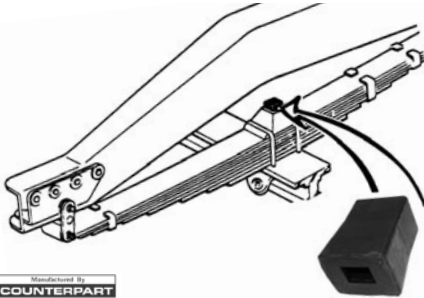

SPRING-TO-FRAME BUMPERS

Manufactured By
COUNTERPART

47-09116	47-55st	Front, 1/2 ton	.....$	8.00	ea.
47-09117	47-53	Rear 1/2 ton	.....$	28.00	pr.

SPRING-TO-FRAME BUMPERS

54-09201	54-55st	Rear	.....$	8.00	ea.
55-09202	55-59	Front or rear	.....$	8.00	ea.

Hardware kit

55-09203	54-55st	Rear	.....$	4.00	kit
	55-59	Front or rear	.....$	4.00	kit