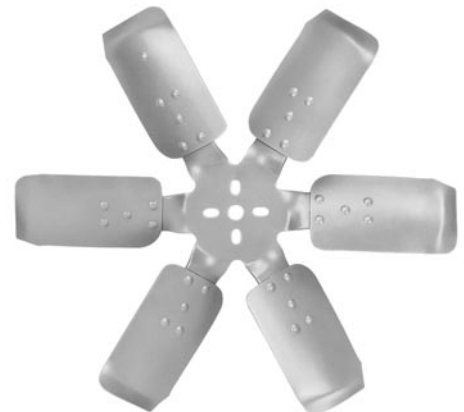

Replacement style, non clutch type.

55-072012 6-blade, 17" .....$ 59.00 ea.

55-072013 6-blade, 18" .....$ 64.00 ea.