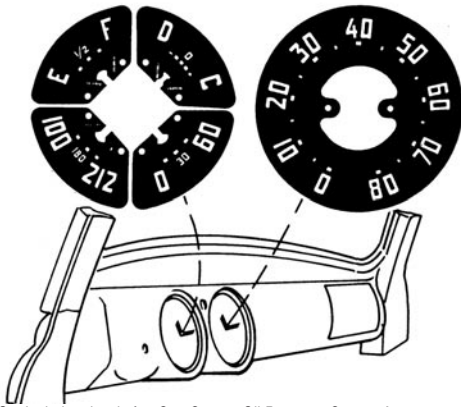

CHEVROLET & GMC TRUCK PARTS

Truck Shop Inc. 739 North Batavia Orange, California 92868

DASH BULBS

- 47-03501 47-55st Dash bulb, 6 volt .....$ 1.50 ea.
- 47-03502 47-55st Speedometer cluster high-beam indicator bulb, 6 volt .....$ 1.50 ea.
- 47-03503 47-55st Dash bulb, 12 volt ...$ 1.50 ea.
- 47-03504 47-55st Speedometer cluster high-beam indicator bulb, 12 volt .....$ 1.50 ea.
- 55-03505 55-59 Dash bulb .....$ 1.50 ea.

DASH GAUGE REFACING SETS

Set Includes decals for: Gas Gauge, Oil Pressure Gauge, Ammeter, Temperature Gauge, odometer and Speedometer

- 47-03411 47-49 Chevrolet—80 mph ...$ 14.00 set
- 50-03412 50-53 Chevrolet/GMC—90 mph$ 14.00 set
- 47-03413 47-51 GMC—80 mph .....$ 10.00 set
- 54-03414 54-55st Chevrolet—90 mph ...$ 10.00 set
- 55-03415 55-59 Chevrolet .....$ 10.00 set

Set Includes decals for: Gas Gauge, Oil Pressure Gauge, Ammeter, Temperature Gauge and Speedometer, odometer, tachometer & clock.

- 54-03416 54-59 GMC—100 mph .....$ 23.00 set