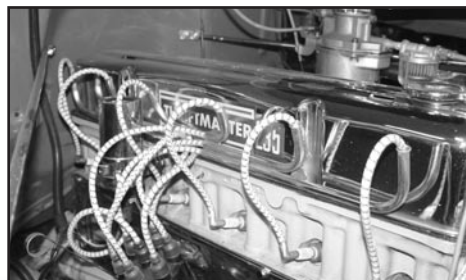

47-131037	With red jewel	$ 39.00 ea.