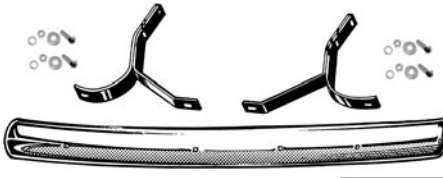

REAR BUMPER KITS

1947-53 Rear bumper kit,

Includes: 1 chrome bumper, 2 inner bumper brackets, 2 outer bumper brackets, 5 chrome bumper-to-bracket bolts, 4 bracket-to-frame bolts, 1/2 ton only.

47-11601⁺ 47-53 .....$ 329.00 kit