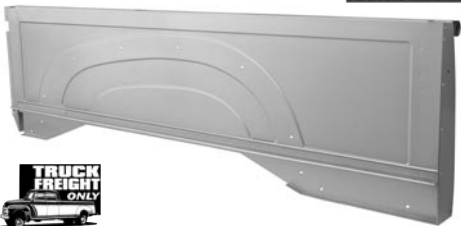

Bed side stake pockets

47-10925	47-53	.....		$ 45.00	ea.

Manufactured By
COUNTERPART

TRUCK
FREIGHT
ONLY

54-10919+	54-55st	Shortbed, LH	.....	$ 479.00	ea.
54-10920+	54-55st	Shortbed, RH	.....	$ 479.00	ea.
55-10919+	55-59	Shortbed, LH	.....	$ 485.00	ea.
55-10920+	55-59	Shortbed, RH	.....	$ 485.00	ea.