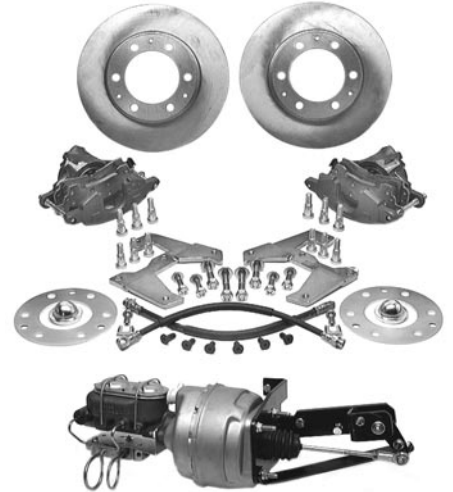

POWER FRONT DISC BRAKE CONVERSION KITS

Power disc brake, 6 lug-1/2 ton only

Includes: (2) caliper brackets, (2) brake hoses, (2) dust caps, (2) spindle nuts and washers, (2) 12" rotors, (2) calipers, (1) booster, (1) dual master cylinder, (1) proportioning valve and necessary mounting hardware

47-09703⁺ 47-55st .....$ 849.00 kit

Power disc brake, 6 lug-1/2 ton only

Includes: (2) caliper brackets, (2) brake hoses, (2) dust caps, (2) spindle nuts and washers, (2) 12" rotors, (2) calipers, (1) booster, (1) dual master cylinder, (1) proportioning valve and necessary mounting hardware

Notes: Use with stock hubs. We recommend using tapered roller bearings for the above kit. This kit may not work with your original rims.

55-09708⁺ 55-59 .....$ 849.00 kit

Power disc brake, 5 lug-1/2 ton only

Includes: (2) caliper brackets, (2) brake hoses, (2) wheel bearing adapters, (2) inner wheel bearings, (2) outer wheel bearings, (2) wheel bearing seals, (2) dust caps, (2) spindle nuts and washers, (2) 11" rotors (5 on 4 3/4" bolt pattern), (2) calipers, (1) booster, (1) dual master cylinder, (1) proportioning valve & necessary mounting hardware.

47-09704⁺ 47-55st .....$ 849.00 kit

Power disc brake, 5 lug-1/2 ton only

Includes: (2) caliper brackets, (2) brake hoses, (2) wheel bearing adapters, (2) inner wheel bearings, (2) outer wheel bearings, (2) wheel bearing seals, (2) dust caps, (2) spindle nuts and washers, (2) 11" rotors (5 on 4 3/4" bolt pattern), (2) calipers, (1) booster, (1) dual master cylinder, (1) proportioning valve & necessary mounting hardware.

55-09705⁺ 55-59 .....$ 849.00 kit