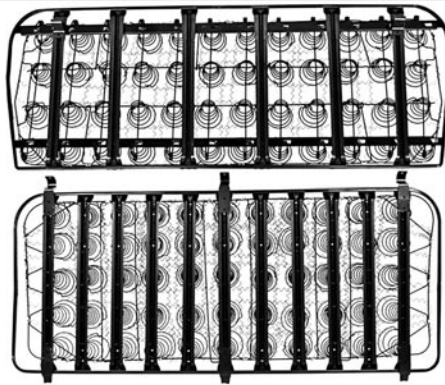

SEAT SPRING ASSEMBLY

- 47-02739 + 47-55st Spring assembly ..... $ 959.00 set