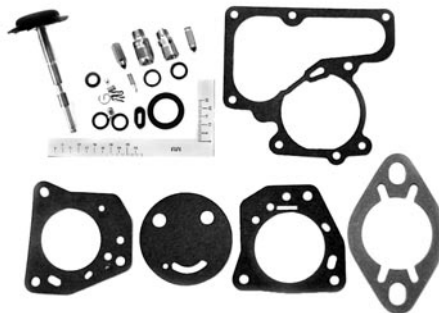

CARBURETOR REBUILD KITS

1. Chevrolet, 6-cyl.
   47-08401 47-59 Rochester . . . . . $ 39.00 ea.
   47-08402 47-52 Carter YF . . . . . $ 29.00 ea.

CARBURETOR INSULATOR GASKETS

Manufactured By
COUNTERPART

- 47-08310 47-52 216, carb. to insulator . . $ 4.00 ea.
  47-083101 47-52 216, insulator to intake . $ 2.50 ea.

Manufactured By
COUNTERPART

- 53-08311 53-59 235, carb. or insulator . . $ 2.50 ea.