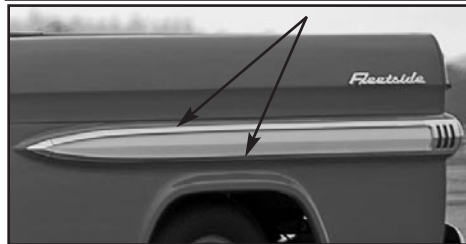

BEDSIDE MOLDINGS

4 piece kit, clips included.

- 58-05437⁺ 58-59 Shortbed, fleetside ...$ 349.00 set
- 58-05438⁺ 58-59 Longbed, fleetside ...$ 349.00 set