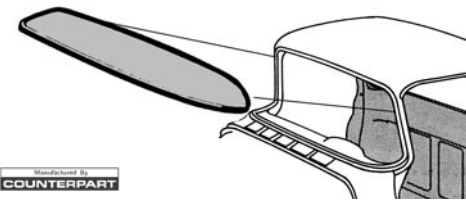

55-061115⁺ 55-59 Includes hardware\$ 129.00 ea.

Deluxe exterior visor with stainless steel trim, outside mount.
55-061116⁺ 55-59 Steel\$ 540.00 ea.

EXTERIOR SUNVISOR CENTER BRACKETS

47-061151 47-53 Fulton style\$ 28.00 pr.