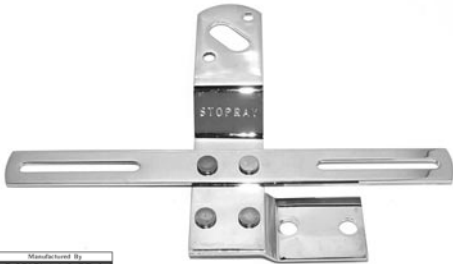

Manufactured By
COUNTERPART

47-11405 47-53 With license plate bracket
chrome, LH .....$ 25.00 ea.