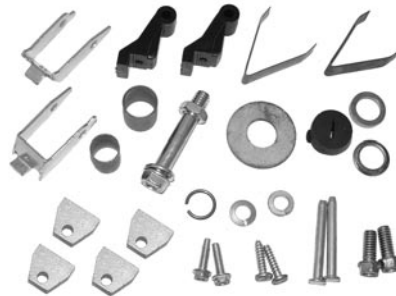

STARTER REBUILD KIT

47-078161 38-54 6-cyl. ....$ 55.00 ea.
55-078161 55-56 6-cyl. or V8, 25 pcs. ...$ 55.00 ea.
57-078165 57-59 V8 .....$ 55.00 ea.

STARTER BRACES

55-07817 55-59 Nose .....$ 11.00 ea.

Originally used on 63-87 S/B engines.
55-078171 Rear brace .....$ 12.00 ea.

Originally used on 63-87 B/B engines.
55-078172 Rear brace .....$ 11.00 ea.