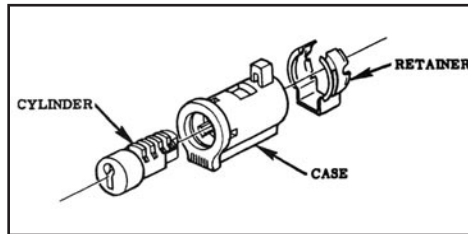

GLOVE BOX LOCK RETAINERS

Manufactured By
COUNTERPART

47-04506 47-53 .....$ 5.00 ea.

Manufactured By
COUNTERPART

54-04507 54-59 .....$ 3.00 ea.