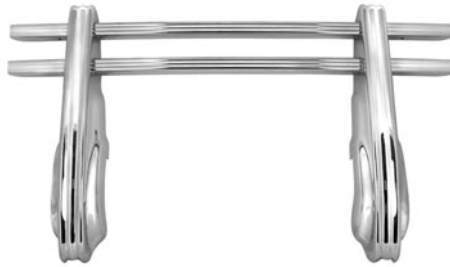

BUMPER GUARD / GRILL GUARD

47-01300 47-55^{1st} Front, chrome\$ 519.00 set

ACCESSORY GRILL GUARD

47-01302 47-55^{1st} Front, chrome\$ 79.00 ea.

BUMPER BULLETS

Original for 1957-58, replacement for 1955-56.
55-01303 57-58 GMC, front, chrome ...\$ 189.00 pr.