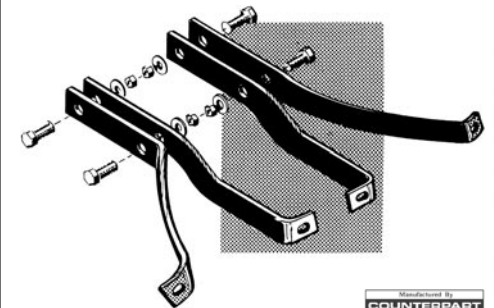

47-11608 47-55st 3/4-1 Ton\$ 179.00 kit

Includes: 2 inner brackets, 2 outer brackets, 4 bracket-to-frame bolts 1/2 ton only.

55-11608 55-59 Stepside\$ 89.00 kit

Includes: 2 inner brackets, 2 outer brackets, 4 bracket-to-frame bolts.