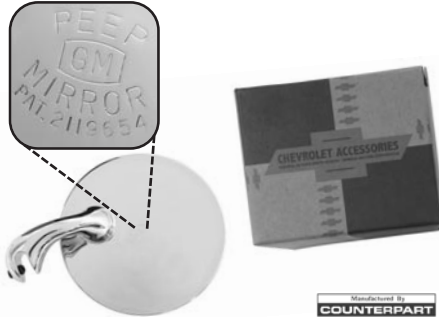

O.E. STYLE EXTERIOR "PEEP" MIRRORS

Manufactured By
COUNTERPART

CURVED ARM ORIGINAL, CLAMP-ON STYLE.

Mounts on original rain deflector.

47-019037 34-50 LH, 4" round .....$ 70.00 ea.
47-019038 34-50 RH, 4" round .....$ 70.00 ea.