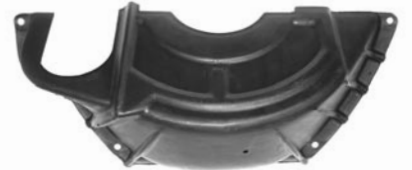

- 47-10313 Aluminum powerglide ..... $ 49.00 ea.