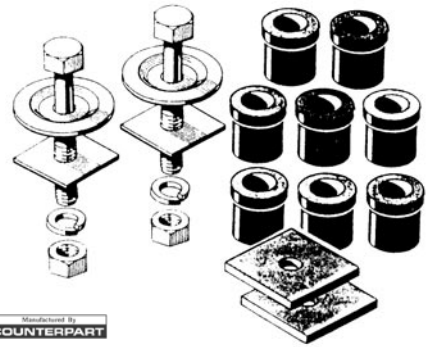

CAB MOUNTS

Manufactured By
COUNTERPART

47-06508	47-55st	1/2-1 ton, includes rubber cushions and hardware	.....	$ 19.00	kit
47-06509	47-55st	Suburban or panel truck body-to-frame pads, 8 piece set.	.....	$ 12.00	set