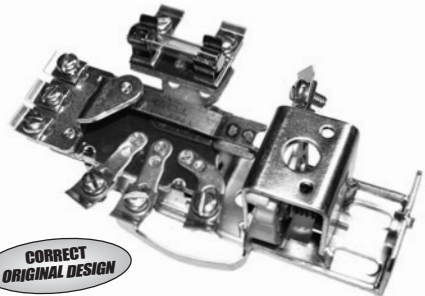

CORRECT ORIGINAL DESIGN

with fused dome, stoplight & glove box circuit.

47-038023	47-55^{1st}	6 volt	.....$ 53.00 ea.
47-038024	47-55^{1st}	12 volt	.....$ 53.00 ea.