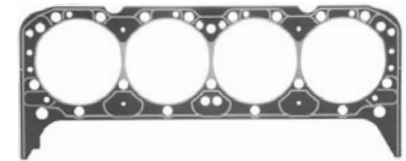

55-08209 55-59 Chevrolet, SB .....$ 24.00 ea.

58-08209 58-59 Chevrolet, 348-409 ...$ 39.00 ea.

47-082091 Chevrolet, 396-454 ...$ 34.00 ea.