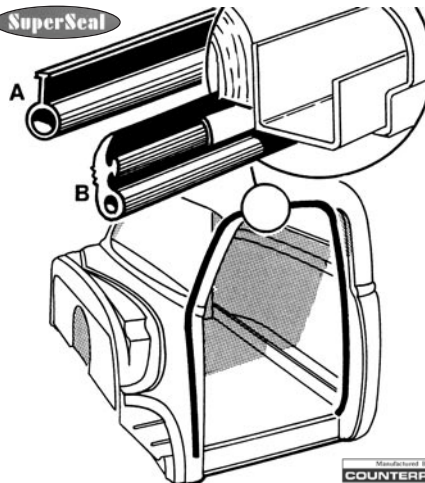

CAB WINDLACE

47-05601 47-49 Black (A) .....$ 24.00 pr.
49-05602 49-55^{1st} Black (B) .....$ 30.00 pr.