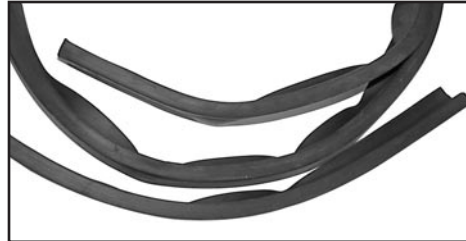

REAR GRAVEL SHIELD SEAL

47-06424 47-59 Suburban or panel ...$ 17.00 ea.