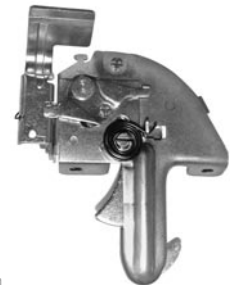

HOOD LATCH MECHANISM

55-067031	55-57	.....$	75.00 ea.