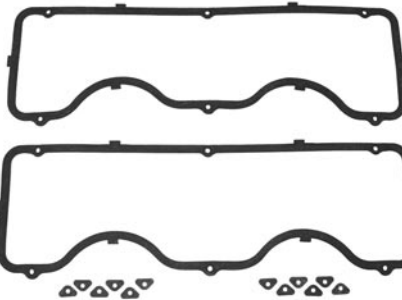

58-08203 58-59 348 or 409 .....$ 19.00 pr.