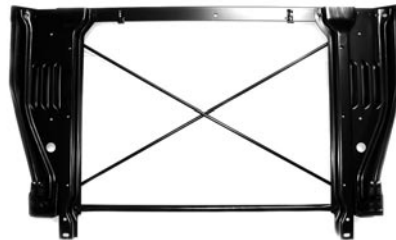

Manufactured By
COUNTERPART

Chevrolet / GMC.

58-071056⁺ 58-59 1/2 ton .....$ 199.00 ea.

UPPER RADIATOR SUPPORT CROSS BRACE

47-071058 47-54 Chevrolet .....$ 89.00 ea.