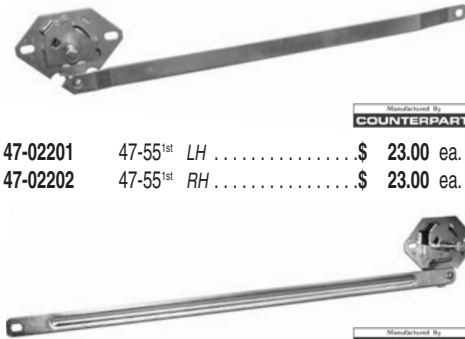

52-02110 52-59\$ 5.00 ea.

• Truck Shop •
• Best Quality • Best Price •

DOOR HANDLE RELAYS

Manufactured By
COUNTERPART

47-02201 47-55st LH\$ 23.00 ea.
47-02202 47-55st RH\$ 23.00 ea.

Manufactured By
COUNTERPART