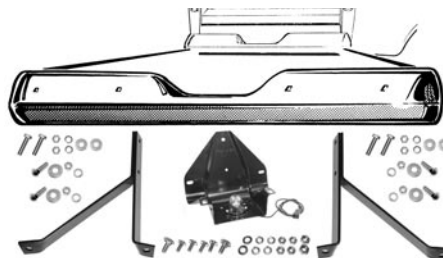

1958-59 Rear bumper kit, fleetside

Includes: 1 chrome fleetside bumper, 2 inner bumper brackets, 2 outer bumper brackets, 4 chrome bumper-to-bracket bolts, 4 bracket-to-frame bolts, 1 License plate bracket & hardware, 1/2 ton pickup only.

58-116031⁺ 58-59 .....$ 389.00 kit