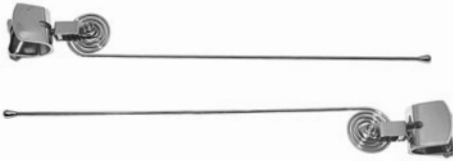

CURB FEELERS

47-13565 Vintage style, universal with hardware\$ 15.00 pr.

47-13566 Straight style, universal with hardware\$ 15.00 set

HOOD SPLIT BI-FLECTOR

47-12840 Amber\$ 14.00 ea.
 47-12841 Blue\$ 14.00 ea.
 47-12842 Green\$ 14.00 ea.
 47-12843 Red\$ 14.00 ea.
 47-12844 Clear\$ 14.00 ea.