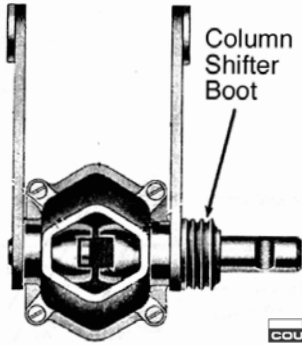

CHEVROLET & GMC TRUCK PARTS

Truck Shop Inc. 739 North Batavia Orange, California 92868

COLUMN SHIFT RUBBER DUST BOOT

Manufactured By
COUNTERPART

47-05009 47-59 Rod through shifter box boot .....$ 2.50 ea.

47-050091 47-59 3 speed, spring .....$ 10.00 ea.