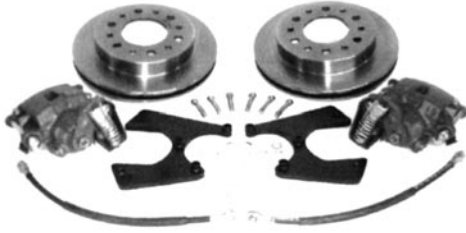

CHEVROLET & GMC TRUCK PARTS

Truck Shop Inc. 739 North Batavia Orange, California 92868

REAR DISC BRAKE CONVERSION KITS

1951-59, Rear disc brake kit

For stock rear end.

Includes: (2) rotors, (2) calipers, (2) caliper mounting brackets, rubber brake hose kit, necessary hardware.

Note: Emergency brake cables and proportioning valve sold separately.

51-098011+ 51-59 6 lug .....$ 599.00 kit

1955-59, Rear disc brake kit

For GM 10 or 12 bolt rear end.

55-09804+ 55-59 5-lug car bolt pattern ...$ 599.00 kit

55-09805 55-59 Rear disc brake emergency brake cables .....$ 89.00 pr.

Disc brake proportioning valve for use with front and rear disc brakes. 2 or 4-wheel disc ....$ 79.00 ea.