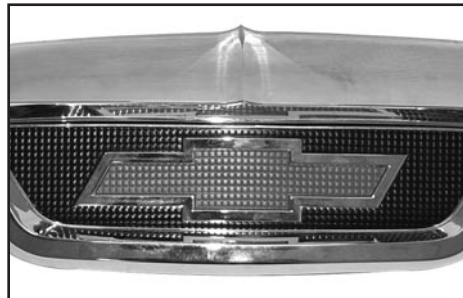

Manufactured By
COUNTERPART

Black painted insert with red painted Bowtie.

55-01312 55^{2nd} V8, chrome .....$ 250.00 ea.