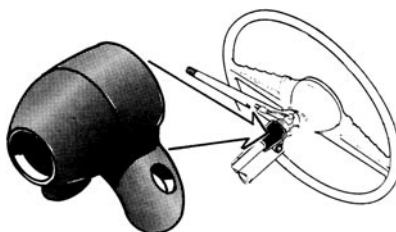

COLUMN SHIFT COLLAR

Some slight modification might be necessary to fit.

- 47-05007 47-55st Replacement \$ 14.00 ea.

SHIFT LINKAGE GROMMET

- 47-05008 47-59 Column shift, includes metal sleeve 4 required \$ 4.00 ea.