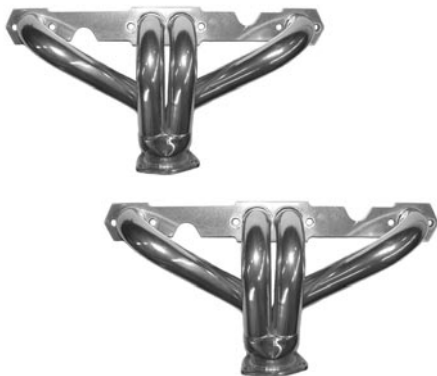

Chevrolet Small Block V8

55-082181⁺ 55-59 Silver coated\$ 699.00 set

BLOCK HUGGER HEADERS

Includes gaskets, collectors and hardware.

55-08220 55-59 S/B chrome\$ 219.00 pr.
55-082202 55-59 S/B black\$ 125.00 pr.
55-08221 55-59 S/B silver coated\$ 229.00 pr.
55-08222 55-59 S/B stainless steel\$ 199.00 pr.