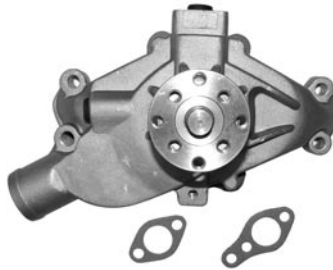

ALUMINUM WATER PUMPS

RPC High Performance ultra-light aluminum water pumps.
Small block short water pump.

- 55-07120 SB, natural finish . . . . . $ 109.00 ea.

Small block long water pump.

- 55-07121 SB, natural finish . . . . . $ 134.00 ea.

Big block long water pump.

- 55-07122 SB, natural finish . . . . . $ 148.00 ea.