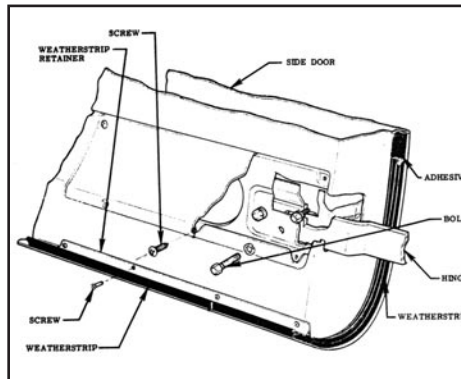

CHEVROLET & GMC TRUCK PARTS

Truck Shop Inc. 739 North Batavia Orange, California 92868

HORN RELAYS

- 47-05207 47-55st 6 volt .....$ 29.00 ea.
- 47-05208 47-56 12 volt .....$ 19.00 ea.

- 57-05209 57-59 .....$ 20.00 ea.

REPLACEMENT HORNS

Complete with hardware and wiring pigtail.

- 47-13904 High note, 12-Volt .....$ 19.00 ea.
- 47-13905 Low note, 12-Volt .....$ 19.00 ea.

1960'S STYLE HORNS

1962-72 style horns. New horns feature "Delco Remy" logo. replacement mounting brackets included. High & low note, 12-Volt

- 47-139055 Black .....$ 129.00 pr.
- 47-139056 Chrome .....$ 165.00 pr.

SIDE COWL VENT DOOR GASKET

Between vent door and kick panel

- 47-05210 47-50 .....$ 4.00 ea.

FRESH AIR VENT GASKETS

Goes on vent valve. Does both left and right vents.

- 55-05302 55-59 2 pcs. ....$ 4.00 pr.

FRESH AIR VENT DOOR

- 55-05303 55-59 LH .....$ 49.00 ea.
- 55-05304 55-59 RH .....$ 49.00 ea.

TOP COWL VENT DRAIN HOSE

- 47-05301 47-55st .....$ 4.50 ea.

TOP COWL VENT DOOR GASKET

- 47-05211 47-53 .....$ 6.00 ea.
- 54-05212 54-55st .....$ 7.00 ea.

WEATHERSTRIP KITS

1947-1950 Kits includes:

- 1 windshield seal,
- 1 rear window seal,
- 1 rear window seal lock strip, black
- 2 door to cab seals,
- 2 cab windlace seals,
- 2 lower cab windlace seals,
- 2 upper door glass channels, &
- 4 anti-rattle window seals

- 47-05412 47-50 Standard cab .....$ 234.00 kit
- 47-05413 47-50 Deluxe cab .....$ 244.00 kit

1951-1954 Kits includes:

- 1 windshield seal,
- 1 rear window seal,
- 1 rear window seal lock strip, black
- 2 door to cab seals,
- 2 cab windlace seals,
- 2 lower cab windlace seals,
- 2 upper door glass channels,
- 4 anti-rattle window seals,
- 2 door window division bar inserts &
- 2 vent window seals