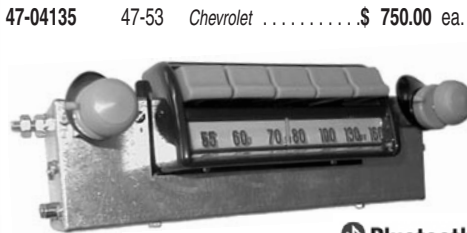

- Looks original but offers today's technology!
- Fits original dash without any modifications
- 3 1/4" case depth allows room for AC or electric wipers
- 4 x 45 watts RMS output allows up to 180 watts of audio power
- AM dial scale in foreground looks original, FM dial scale in background
- Analog controls look and feel like the original radio
- All controls easily accessible:
- Volume, bass, treble, balance, fader and tuning from original looking controls
- CD or XM (satellite) inputs included
- LED dial lights will never need replacing
- Digitally tuned AM/FM/Stereo front end provides stable, high quality reception!
- 10 presets (5 AM, 5 FM)
- Shaft mounting (same size and thread as original shafts)
- Correct knobs
- 12 volt