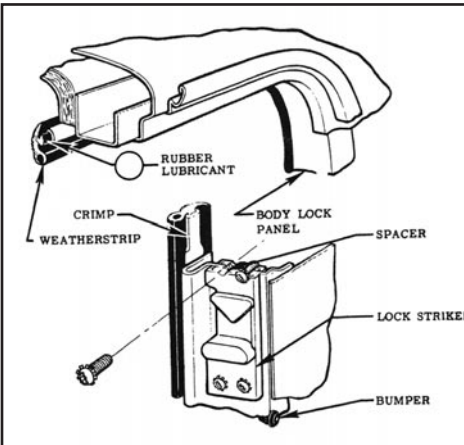

CHEVROLET & GMC TRUCK PARTS

Truck Shop Inc. 739 North Batavia Orange, California 92868

WEATHERSTRIP ADHESIVE

47-05508 47-59 .....$ 10.00 ea.

LOWER DOOR SEAL RETAINERS

47-05509 47-55^{1st} Steel .....$ 9.00 ea.
47-05510 47-55^{1st} Stainless .....$ 12.00 ea.
55-05511 55-59 Steel .....$ 11.00 ea.
55-05512 55-59 Stainless .....$ 19.00 ea.

LOWER DOOR SEAL RETAINER SCREW SET

Does 2 retainers, stainless steel.

47-05513 47-55^{1st} 16 pieces .....$ 3.00 set
55-05514 55-59 12 pieces .....$ 2.00 set

DOOR-TO-CAB SEALS

Glues-to-door, seals 2 doors.
47-05515 47-55^{1st} .....$ 17.00 pr.

With pre-installed snap in fasteners, seals 2 doors.
55-05516 55-59 .....$ 33.00 pr.

Door seal retainer clips with screws.
55-05517 55-59 .....$ 9.00 kit

CAB WINDLACE

47-05601 47-49 Black (A) .....$ 24.00 pr.
49-05602 49-55^{1st} Black (B) .....$ 30.00 pr.

LOWER CAB WINDLACE

47-05603 47-49 Black .....$ 11.00 pr.
50-05604 50-55^{1st} Black .....$ 14.00 pr.

LOWER CAB WINDLACE RETAINERS

47-05605 47-49 Steel .....$ 14.00 ea.
47-05606 47-49 Stainless .....$ 23.00 ea.

50-05607 50-55^{1st} Steel .....$ 14.00 ea.
50-05608 50-55^{1st} Stainless .....$ 19.00 ea.

LOWER CAB WINDLACE RETAINER SCREW SET

Does 2 retainers, stainless steel.

47-05609 47-49 16 pieces .....$ 3.00 set
50-05610 50-55^{1st} 8 pieces .....$ 1.50 set

MASTIC SEALER WASHERS

Disc shaped sealer washers used on emblem nuts & molding clips.
47-01530 .16 x .44 x.06 TK, 25 pieces ...$ 4.50 kit
47-01531 .16 x .50 x.07 TK, 25 pieces ...$ 4.50 kit
47-01532 .22 x .62 x.12 TK, 20 pieces ...$ 4.50 kit
47-01533 .25 x .80 x.12 TK, 12 pieces ...$ 6.00 kit
47-01534 .40 x .1.82 x.15 TK, 4 pieces ...$ 4.50 kit