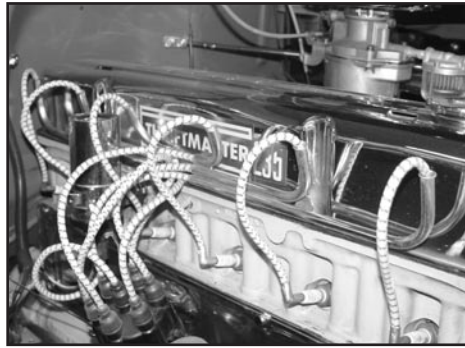

YELLOW CLOTH COVERED SPARK PLUG WIRES

Yellow, black & red braided cloth, without boots on spark plug ends.

41-080071 41-52 Chevrolet or GMC, 216, 6-cyl. ....$ 79.00 set