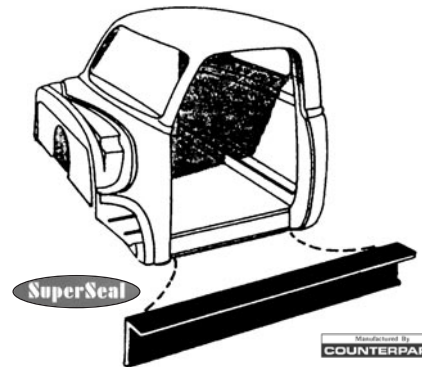

RUNNING BOARD-TO-BODY SEALS

47-06601 47-55^{1st} Shortbed or longbed ...$ 21.00 pr.
47-06602 47-55^{1st} Panel truck .....$ 30.00 pr.

Running board to body seal retainer

47-06603 47-55^{1st} Retainer, steel .....$ 12.00 ea.
47-066031 47-55^{1st} Screw kit, 18 pcs. ....$ 4.00 kit