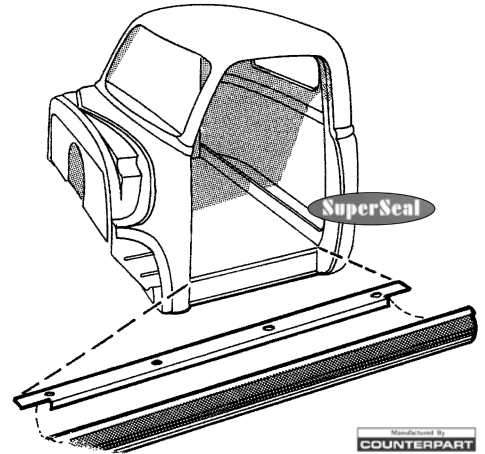

LOWER CAB WINDLACE

47-05603 47-49 Black .....$ 11.00 pr.
50-05604 50-55^{1st} Black .....$ 14.00 pr.