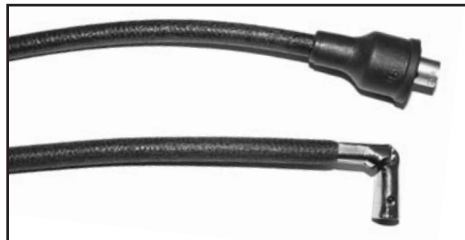

Original material, without boots on spark plug ends.

41-080073 41-52 Chevrolet or GMC, 6-cyl. \$ 70.00 set

Feature Radio GM markings, original for 1953-1956, not cloth covered.

47-080074 47-56 Chevrolet or GMC, 6-cyl. with boots\$ 59.00 set