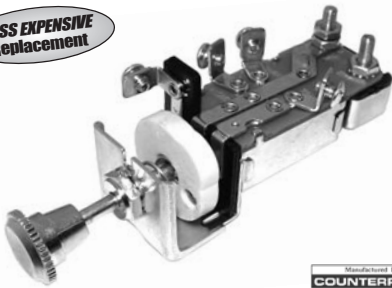

HEADLIGHT SWITCHES

LESS EXPENSIVE Replacement

Manufactured By
COUNTERPART

REPLACEMENT STYLE

Includes chrome knob. Original knobs will not work in replacement switches.

- | | | | |
|----------|----------------------|---------|-------------------|
| 47-03801 | 47-55 ^{1st} | 6 volt |\$ 19.00 ea. |
| 47-03802 | 47-55 ^{1st} | 12 volt |\$ 19.00 ea. |