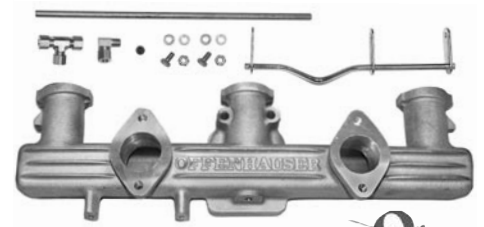

OFFENHAUSER INTAKE MANIFOLDS

Offenhauser dual 1BBL intake manifold with linkage.

- 47-08213 47-53 Chevrolet, 6-cylinder 216 C.I. ....$ 759.00 kit

- 47-082141 47-59 Chevrolet, 6-cylinder 235, 261 C.I. ....$ 759.00 kit