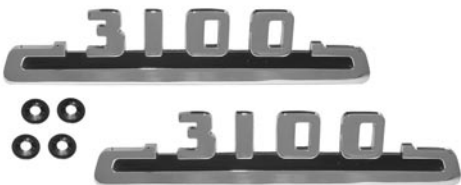

Manufactured By
COUNTERPART

53-01408 53-54 "3100",
chrome with black painted accents,
includes clips .....$ 44.00 pr.