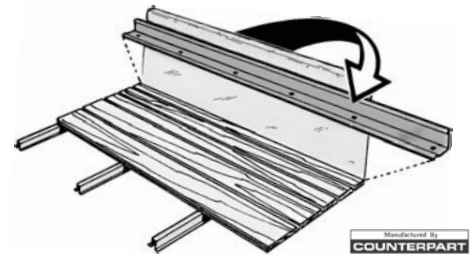

STEEL ANGLED STRIPS

1947-53 shortbed = 76 7/8", 1954-59 shortbed = 77 1/8",
1947-53 longbed = 85 7/8", 1954-57 longbed = 89" 1957-59 longbed = 97".
47-10801+ 47-53 Shortbed .....$ 42.00 pr.
47-10802+ 47-53 Longbed .....$ 48.00 pr.
54-10803+ 54-59 Shortbed, Stepside ...$ 43.00 pr.
54-10804+ 54-55st Longbed, Stepside ...$ 42.00 pr.
55-10804+ 55-57 Longbed, Stepside 89" ...$ 46.00 pr.
57-10805+ 57-59 Longbed, Stepside 97" ...$ 46.00 pr.