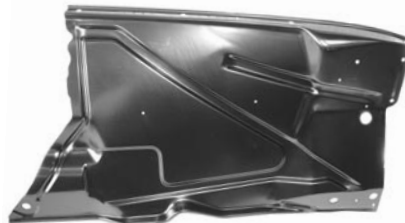

Manufactured By
COUNTERPART

- 55-06018+ 55-57 LH ..... $ 175.00 ea.
- 55-06019+ 55-57 RH ..... $ 175.00 ea.