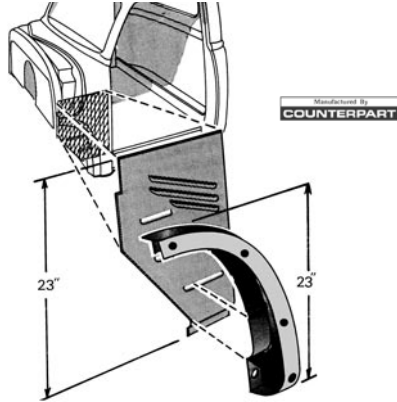

COWL PANELS

47-061072 47-55st Inner-to-outer, LH .....$ 57.00 ea.
47-061081 47-55st Inner-to-outer, RH .....$ 57.00 ea.