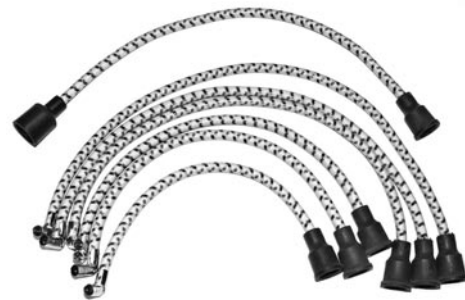

YELLOW CLOTH COVERED SPARK PLUG WIRES

Yellow, black & red braided cloth, without boots on spark plug ends.

41-080071 41-52 Chevrolet or GMC, 216, 6-cyl.\$ 79.00 set

REPLACEMENT SPARK PLUG WIRE SETS

Chevrolet or GMC, 6-cylinder, not cloth covered.