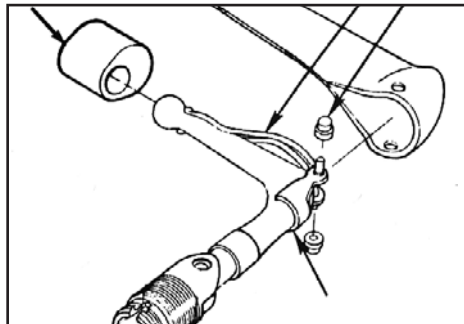

COLUMN SHIFT KNOBS

- 47-05002 47-53 Maroon \$ 4.50 ea.
- 54-05003 54-55st Black \$ 4.50 ea.

- 55-05004 55-59 Black \$ 8.00 ea.

COLUMN SHIFT LEVER RETAINING KIT

Includes spring, pins, and rubber bushings.

- 47-05006 47-59 \$ 20.00 kit