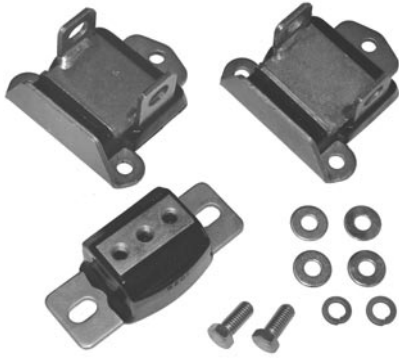

High performance urethane. for crossmember conversions.
47-077093 47-59 2 5/8" mount spacing . . . \$ 145.00 kit

TRANSMISSION MOUNT PLATE

47-07613 47-53 3 speed or 4 speed . . . \$ 89.00 ea.

TRANSMISSION MOUNT RUBBER PADS AND BOLTS