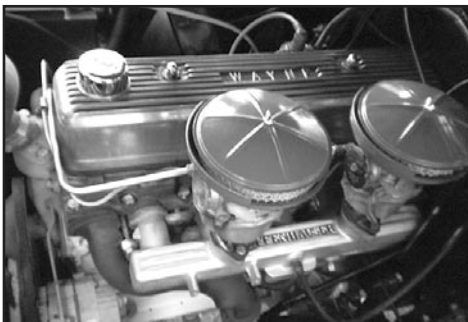

CHEVROLET & GMC TRUCK PARTS

Truck Shop Inc. 739 North Batavia Orange, California 92868

OFFENHAUSER 6-CYLINDER VALVE COVERS

Offenhauser polished aluminum valve cover fits Chevrolet 235 C.I. 6-cylinder, includes hardware.
47-08105 47-59 Offenhauser, 235 C.I. . . $ 475.00 kit

235 SIDE COVER
Fits Chevrolet 235 C.I. 6-cylinder, includes hardware.
47-08106 37-57 Offenhauser, 6 cyl., 235 polished aluminum . . . $ 475.00 ea.

6-CYLINDER VALVE COVERS

47-08107 47-53 Chevrolet, 6-cyl, 216, chrome . . . . . $ 59.00 ea.

47-081071 47-53 Chevrolet, 6-cyl, 216, black . . . . . $ 48.00 ea.

Valve cover & side cover set.
47-081081 47-59 Chevrolet, 6-cyl, 235, 261, chrome . . . . $ 75.00 kit

47-081082 47-59 Chevrolet, 6-cyl, 235, 261, black . . . . . $ 59.00 kit

CHROME SMALL BLOCK DRESS UP KIT

1 Pair Valve Covers, 1 Timing Chain Cover, 1 Oil Breather, 1 Timing Pointer, Breather Grommet, Oil Dipstick and Tube, PCV Grommet
Will not fit 1955-1959 265 & 283 heads with offset mounting holes.
47-14501 S/B . . . . . $ 49.00 kit

VALVE COVERS

• Will not fit 1955-1959 265 & 283 heads with offset mounting holes. •

EARLY STYLE VALVE COVERS

47-14503 S/B, chrome . . . . . $ 155.00 pr.
47-14502 S/B, painted orange . . . . . $ 129.00 pr.

CHROME VALVE COVERS

47-14505 S/B short with baffle . . . . . $ 27.00 pr.
47-14506 S/B tall with baffle . . . . . $ 32.00 pr.

BLACK FINNED ALUMINUM VALVE COVERS

47-14512 S/B, black . . . . . $ 95.00 pr.

VALVE COVERS

"OFFENHAUSER" FINNED ALUMINUM VALVE COVERS

1955-1959 265 & 283 with off-set mounting holes, without oil fill holes.
47-14510 S/B polished, off-set . . . . . $ 499.00 pr.

"OFFENHAUSER" FINNED ALUMINUM VALVE COVERS

47-14511 S/B polished . . . . . $ 575.00 pr.

ALUMINUM VALVE COVERS

47-14601 S/B cast w/ drippers, polished . . . . . $ 199.00 pr.