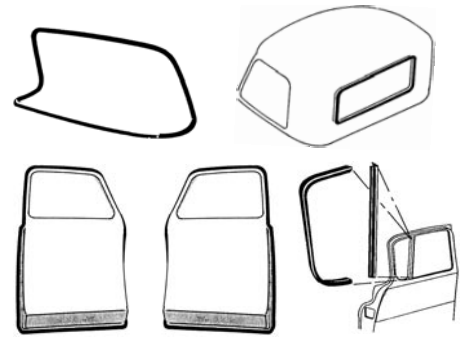

WEATHERSTRIP KITS

1947-1950 Kits includes:

- 1 windshield seal,
- 1 rear window seal,
- 1 rear window seal lock strip, black
- 2 door to cab seals,
- 2 cab windlace seals,
- 2 lower cab windlace seals,
- 2 upper door glass channels, &
- 4 anti-rattle window seals

- 47-05412 47-50 Standard cab .....$ 234.00 kit
- 47-05413 47-50 Deluxe cab .....$ 244.00 kit

1951-1954 Kits includes:

- 1 windshield seal,
- 1 rear window seal,
- 1 rear window seal lock strip, black
- 2 door to cab seals,
- 2 cab windlace seals,
- 2 lower cab windlace seals,
- 2 upper door glass channels,
- 4 anti-rattle window seals,
- 2 door window division bar inserts &
- 2 vent window seals

- 51-05414 51-53 standard cab .....$ 239.00 kit
- 51-05415 51-53 Deluxe cab .....$ 249.00 kit
- 54-05416 54-55st Standard cab .....$ 232.00 kit
- 54-05417 54-55st Deluxe cab .....$ 245.00 kit

1955-1959 Kits includes:

- 1 windshield seal,
- 1 rear window seal,
- 1 rear window seal lock strip, black
- 2 door to cab seals,
- 2 upper door glass channels,
- 4 anti-rattle window seals,
- 2 door window division bar inserts &
- 2 vent window seals

- 55-05418 55-59 Standard cab .....$ 239.00 kit
- 55-05419 55-59 Deluxe cab .....$ 254.00 kit