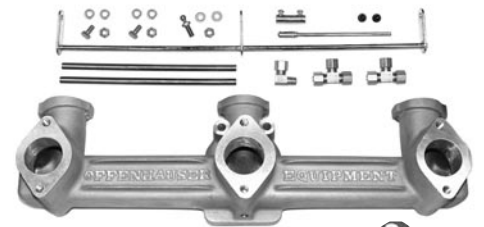

Offenhauser triple 1BBL intake manifold with linkage.

- 47-082151 47-53 Chevrolet, 6-cylinder 216 C.I. ....$ 669.00 kit

- 47-08216 47-59 Chevrolet, 6-cylinder 235, 261 C.I. ....$ 669.00 kit