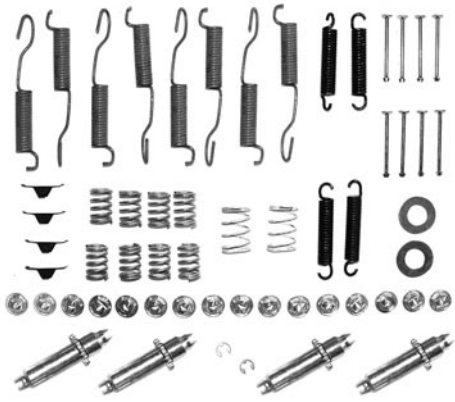

CHEVROLET & GMC TRUCK PARTS

Truck Shop Inc. 739 North Batavia Orange, California 92868

COMPLETE BRAKE SHOE SPRING AND HARDWARE KIT