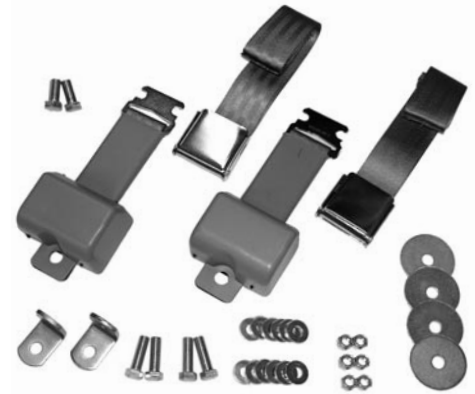

Universal 2-point retractable seat belt, chrome lift buckle style with hardware. Sold in pairs.

47-02826	47-55^{1st}	Black	.....$ 275.00 pr.
47-02827	47-55^{1st}	Blue	.....$ 275.00 pr.
47-02828	47-55^{1st}	Gray	.....$ 275.00 pr.
47-02829	47-55^{1st}	Maroon	.....$ 275.00 pr.
47-02830	47-55^{1st}	Red	.....$ 275.00 pr.
47-02831	47-55^{1st}	Tan	.....$ 275.00 pr.
55-02832	55-59	Black	.....$ 275.00 pr.
55-02833	55-59	Blue	.....$ 275.00 pr.
55-02834	55-59	Gray	.....$ 275.00 pr.
55-02835	55-59	Maroon	.....$ 275.00 pr.
55-02836	55-59	Red	.....$ 275.00 pr.
55-02837	55-59	Tan	.....$ 275.00 pr.