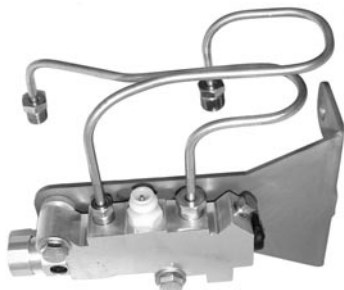

DISC BRAKE PROPORTIONING VALVE

47-094152 47-59 2 or 4-wheel disc\$ 79.00 ea.

Valve, lines & bracket, use with # 47-094151 master.
 47-094153 47-59 2 or 4-wheel disc\$ 115.00 set

DISC BRAKE PROPORTIONING VALVE BRACKET