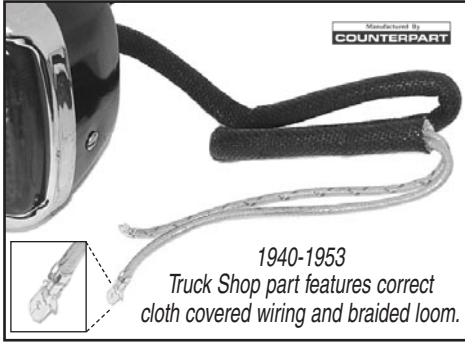

TAIL LIGHT ASSEMBLIES

1940-1953
Truck Shop part features correct cloth covered wiring and braided loom.

Includes: plastic lens, 6 and 12 volt bulbs, housing, bezel, correct cloth covered wiring and braided loom.