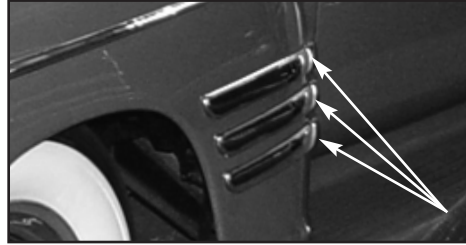

FENDER MOLDING SET

Polished stainless steel. 12 pcs. for front and rear fenders.

- 47-05432 47-55st 12 pcs. ....$1049.00 set