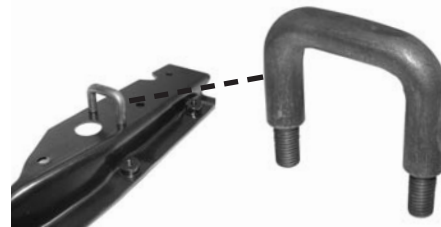

PARKING BRAKE RELEASE LOCK GUIDE

47-03112 47-55st U-bolt .....$ 22.00 ea.