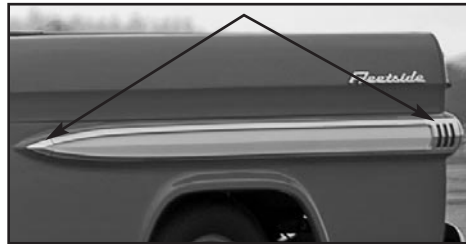

Front points and rear chevrons, red reflective tape included.

- 58-05439⁺ 58-59 Fleetside .....$ 325.00 set

Showroom hours:
TUESDAY - FRIDAY: 8:30AM to 4:00PM
SATURDAY: 7:00 to 2:00PM
Phone order desk hours:
MONDAY - FRIDAY: 8:30AM to 4:30PM

UNIVERSAL MOLDING CLIPS

- 47-150071 3/4" long #8-32 thread size ....$ 1.50 ea.
- 47-15007 3/4" long #10-24 thread size ...$ .50 ea.
- 47-15006 1" long #10-24 thread size .....$ .50 ea.
- 47-15005 1-1/4" long #10-24 thread size ...$ .50 ea.

Manufactured By
COUNTERPART

- 47-150041 1-1/2" long #10-24 thread size ...$ .75 ea.