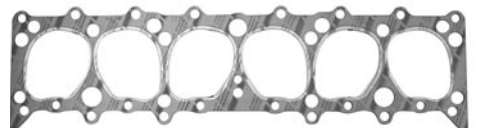

CYLINDER HEAD GASKETS

47-08208 47-53 Chevrolet, 6-cyl., 216 ...$ 35.00 ea.