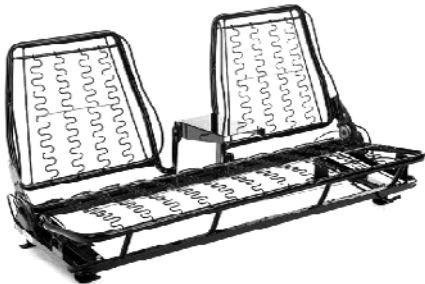

- 47-02734 + 47-55st Tapered split bench with center arm rest ... $1420.00 ea.
  55-02735 + 55-59 Tapered split bench with center arm rest ... $1420.00 ea.