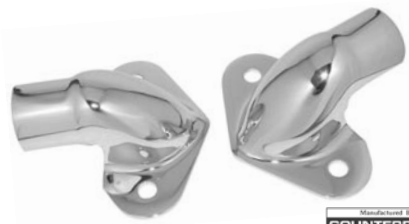

47-10609 47-53 Chrome .....$ 38.00 pr.

Manufactured By
COUNTERPART