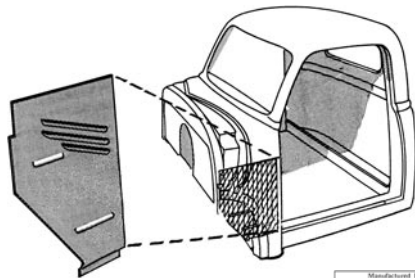

Manufactured By
COUNTERPART

47-061091 47-50 Inner, LH .....$ 41.00 ea.
51-06110 51-55st Inner, LH .....$ 41.00 ea.
47-06111 47-55st Inner, RH .....$ 41.00 ea.