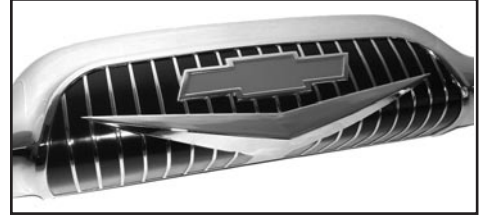

HOOD EMBLEMS

Manufactured By
COUNTERPART

Black painted insert with red painted Bowtie.

56-01312 56 V8, chrome .....$ 250.00 ea.

Manufactured By
COUNTERPART

Red painted insert with black painted Bowtie.

57-01312 57 V8, chrome .....$ 250.00 ea.