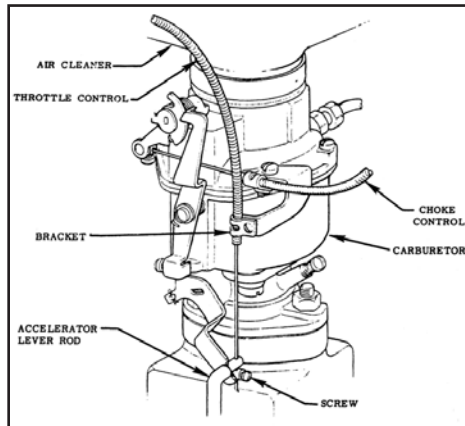

DASH KNOBS

Manufactured By
COUNTERPART

47-03608 47-53 Cowl vent, maroon ...$ 7.00 ea.

Manufactured By
COUNTERPART

54-03609 54-55st Cowl vent, black .....$ 7.00 ea.

54-036091 54-55st Heater knob, black ...$ 14.00 ea.