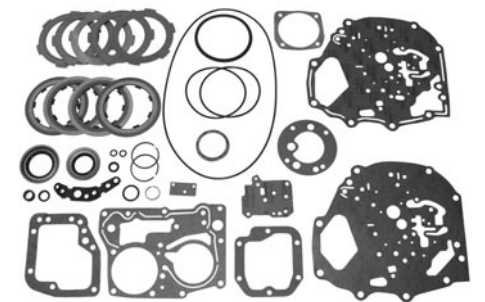

POWERGLIDE TRANSMISSION OVERHAUL KIT

Includes all gaskets, seals, rings, steel friction clutches.
55-148171 55 .....$ 359.00 kit
56-148172 56-57 .....$ 359.00 kit

+ The following items require additional shipping and handling.

Fax Order 1-714-771-0407 • Toll Free 1-800-243-8947 • www.TruckandCarShop.com • 2023 Catalog