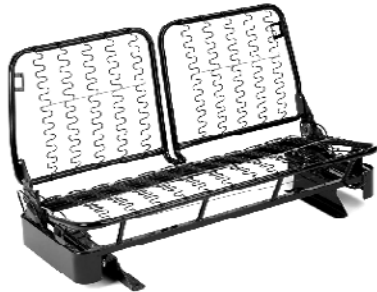

- 55-02732 + 55-59 Standard split bench ... $1330.00 ea.
  55-02733 + 55-59 Standard split bench with arm rests ..... $1475.00 ea.