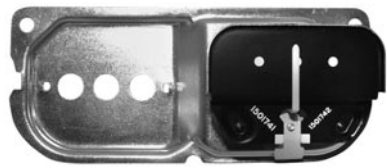

Manufactured By
COUNTERPART
For use with electric temp gauge backing plate.
55-03310 56-59 With backing plate ...$ 75.00 ea.