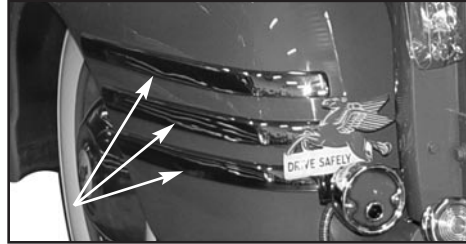

FENDER MOLDING SET

Polished stainless steel. 12 pcs. for front and rear fenders.

- 47-05432 47-55st 12 pcs. ....$1049.00 set