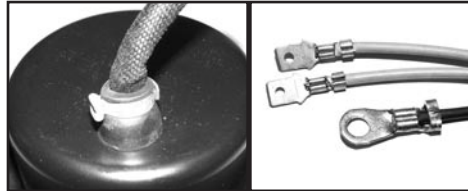

58-009071 58-59 2 terminal\$ 2.00 ea.

HEADLIGHT BUCKET

Manufactured By
COUNTERPART

47-00815 47-55st LH or RH\$ 25.00 ea.

HEADLIGHT WIRE GROMMETS

Manufactured By
COUNTERPART

47-00908 47-57\$ 3.00 pr.

HEADLIGHT BUCKET ASSEMBLIES