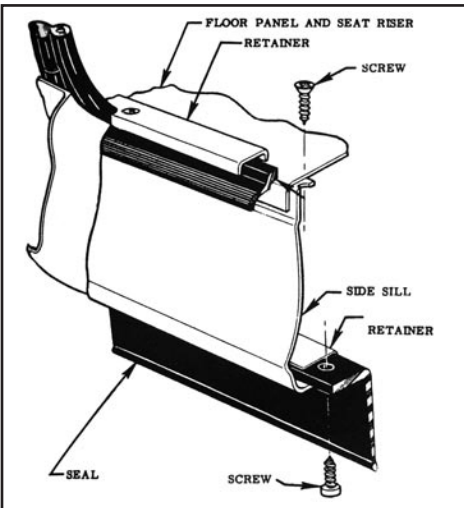

CHEVROLET & GMC TRUCK PARTS

Truck Shop Inc. 739 North Batavia Orange, California 92868

WEATHERSTRIP ADHESIVE

47-05508 47-59 .....$ 10.00 ea.

LOWER DOOR SEAL RETAINERS

47-05509 47-55^{1st} Steel .....$ 9.00 ea.
47-05510 47-55^{1st} Stainless .....$ 12.00 ea.
55-05511 55-59 Steel .....$ 11.00 ea.
55-05512 55-59 Stainless .....$ 19.00 ea.

LOWER DOOR SEAL RETAINER SCREW SET

Does 2 retainers, stainless steel.

47-05513 47-55^{1st} 16 pieces .....$ 3.00 set
55-05514 55-59 12 pieces .....$ 2.00 set

DOOR-TO-CAB SEALS

Glues-to-door, seals 2 doors.
47-05515 47-55^{1st} .....$ 17.00 pr.

With pre-installed snap in fasteners, seals 2 doors.
55-05516 55-59 .....$ 33.00 pr.

Door seal retainer clips with screws.
55-05517 55-59 .....$ 9.00 kit

CAB WINDLACE

47-05601 47-49 Black (A) .....$ 24.00 pr.
49-05602 49-55^{1st} Black (B) .....$ 30.00 pr.

LOWER CAB WINDLACE

47-05603 47-49 Black .....$ 11.00 pr.
50-05604 50-55^{1st} Black .....$ 14.00 pr.

LOWER CAB WINDLACE RETAINERS

47-05605 47-49 Steel .....$ 14.00 ea.
47-05606 47-49 Stainless .....$ 23.00 ea.

50-05607 50-55^{1st} Steel .....$ 14.00 ea.
50-05608 50-55^{1st} Stainless .....$ 19.00 ea.

LOWER CAB WINDLACE RETAINER SCREW SET

Does 2 retainers, stainless steel.

47-05609 47-49 16 pieces .....$ 3.00 set
50-05610 50-55^{1st} 8 pieces .....$ 1.50 set

MASTIC SEALER WASHERS

Disc shaped sealer washers used on emblem nuts & molding clips.
47-01530 .16 x .44 x.06 TK, 25 pieces ...$ 4.50 kit
47-01531 .16 x .50 x.07 TK, 25 pieces ...$ 4.50 kit
47-01532 .22 x .62 x.12 TK, 20 pieces ...$ 4.50 kit
47-01533 .25 x .80 x.12 TK, 12 pieces ...$ 6.00 kit
47-01534 .40 x .1.82 x.15 TK, 4 pieces ...$ 4.50 kit