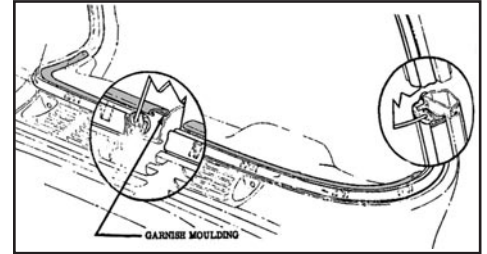

- 47-03509 47-59 Metal housing, 70" long\$ 15.00 ea.

DASH MOLDING SET WITH CLIPS

GARNISE MOLDING

Manufactured By
COUNTERPART

Dash molding set, with clips, paint to match.

- 55-035101⁺ 55-59\$ 68.00 set

DASH MOLDING CLIPS