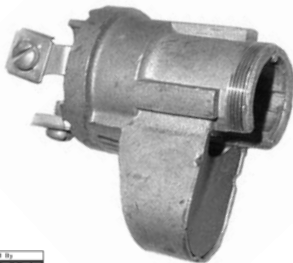

Manufactured By
COUNTERPART

54-037072 54-55st .....$ 48.00 ea.