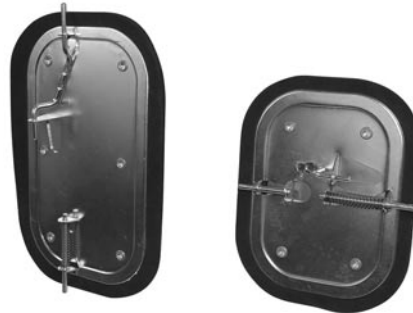

FRESH AIR VENT DOOR

- 55-05303 55-59 LH .....$ 49.00 ea.
- 55-05304 55-59 RH .....$ 49.00 ea.

TOP COWL VENT DRAIN HOSE

- 47-05301 47-55st .....$ 4.50 ea.