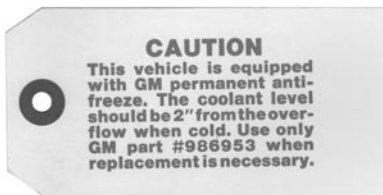

ALARM SYSTEM DECAL

47-12513 47-59 .....$ 4.50 ea.

RADIATOR COOLANT TAG

47-12514 47-59 2" x 4/4" .....$ 4.50 ea.