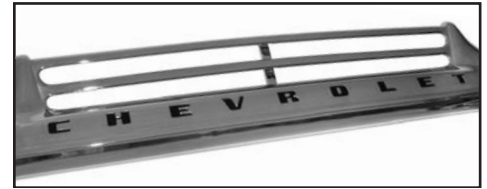

Manufactured By
COUNTERPART

Fits Chevrolet 1/2-3/4 ton only, includes mounting hardware.
Black with black-painted back bars.
47-00602+ 47-53 Black/black\$ 415.00 ea.

GRILLS

Manufactured By
COUNTERPART

Fits GMC 1/2-3/4 ton only.
Chrome with ivory-painted back bars & brackets.
47-006021+ 49-53 Chrome/ivory\$ 749.00 ea.

OUTER GRILL SURROUND

Fits GMC only.
47-007023+ 49-53 Chrome\$ 399.00 ea.
47-007024+ 49-53 Black\$ 399.00 ea.

Manufactured By
COUNTERPART

Fits Chevrolet 1/2-3/4 ton only.
"CHEVROLET", Chrome with black painted details.
54-006022+ 54-55^{1st} Chrome\$1395.00 ea.

Manufactured By
COUNTERPART

Fits Chevrolet 1/2-3/4 ton only.
55-00603+ 55-56 Chrome\$ 399.00 ea.

Manufactured By
COUNTERPART

Fits Chevrolet only.
57-00604+ 57 Chrome\$ 729.00 ea.

GRILLS

Manufactured By
COUNTERPART

Fits Chevrolet only.
"CHEVROLET", Chrome with black painted details.
58-00605+ 58-59 Chrome\$ 399.00 ea.

BILLET ALUMINUM GRILL

Billet aluminum grille, black with polished tips, fits Chevrolet only.
55-006031+ 55-56\$ 199.00 ea.