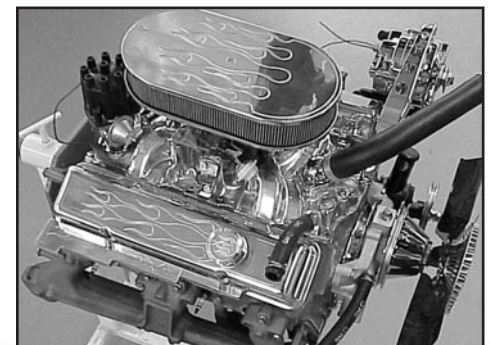

† The following items require additional shipping and handling.