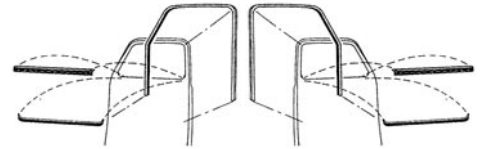

WEATHERSTRIP KITS

1947-1950 Kits includes:

- 1 windshield seal,
- 1 rear window seal,
- 1 rear window seal lock strip, black
- 2 door to cab seals,
- 2 cab windlace seals,
- 2 lower cab windlace seals,
- 2 upper door glass channels, &
- 4 anti-rattle window seals

- 47-05412 47-50 Standard cab .....$ 234.00 kit
- 47-05413 47-50 Deluxe cab .....$ 244.00 kit

1951-1954 Kits includes:

- 1 windshield seal,
- 1 rear window seal,
- 1 rear window seal lock strip, black
- 2 door to cab seals,
- 2 cab windlace seals,
- 2 lower cab windlace seals,
- 2 upper door glass channels,
- 4 anti-rattle window seals,
- 2 door window division bar inserts &
- 2 vent window seals

- 51-05414 51-53 standard cab .....$ 239.00 kit
- 51-05415 51-53 Deluxe cab .....$ 249.00 kit
- 54-05416 54-55st Standard cab .....$ 232.00 kit
- 54-05417 54-55st Deluxe cab .....$ 245.00 kit

1955-1959 Kits includes:

- 1 windshield seal,
- 1 rear window seal,
- 1 rear window seal lock strip, black
- 2 door to cab seals,
- 2 upper door glass channels,
- 4 anti-rattle window seals,
- 2 door window division bar inserts &
- 2 vent window seals

- 55-05418 55-59 Standard cab .....$ 239.00 kit
- 55-05419 55-59 Deluxe cab .....$ 254.00 kit