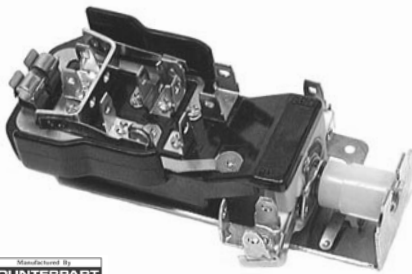

ORIGINAL DESIGN

55-03803	55-59	Fuse included	.....$ 34.00 ea.

55-03804	55-59	Headlight switch fuse	..$ 1.50 ea.

HEADLIGHT SWITCH RETAINING NUT

Manufactured By
COUNTERPART

Polished stainless steel.

47-03805	47-53	.....$ 11.00 ea.
55-03805	55-59	.....$ 10.00 ea.

HEADLIGHT SWITCH KNOB AND SHAFT

Manufactured By
COUNTERPART

47-03806	47-53	Maroon and stainless	...$ 9.00 ea.

Manufactured By
COUNTERPART

54-03807	54-55^{1st}	Black	.....$ 7.00 ea.

Manufactured By
COUNTERPART

54-03808	54-55^{1st}	Knob only	.....$ 4.50 ea.

Manufactured By
COUNTERPART

55-03809	55-59	Chrome	.....$ 12.00 ea.

HEADLIGHT DIMMER SWITCHES

Manufactured By
COUNTERPART

47-03811	36-55^{1st}	.....$ 11.00 ea.

Manufactured By
COUNTERPART

55-03812	55-56	.....$ 17.00 ea.

Manufactured By
COUNTERPART

57-03813	57-59	.....$ 14.00 ea.