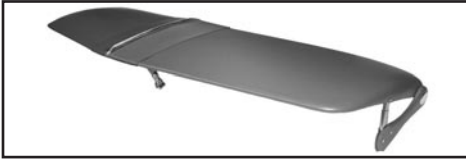

CHEVROLET & GMC TRUCK PARTS

Truck Shop Inc. 739 North Batavia Orange, California 92868

EXTERIOR SUN VISORS

Fulton, 3-piece, deluxe visor, primered, includes hardware.
47-061145⁺ 47-53 Steel .....$ 475.00 ea.