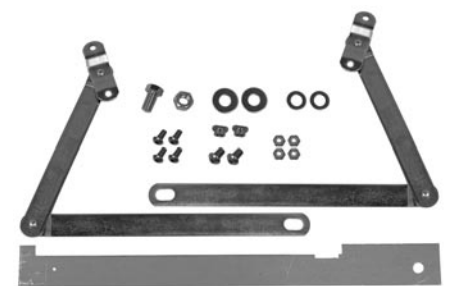

TAILGATE LINK CONVERSION KIT

Fits 47-59 stepside tailgates, replaces tailgate chains with hidden links, for a cleaner look. Instructions included.
*Use with Stealth Tailgate Latches.
47-106125 47-53 Stepside, zinc plated ..$ 119.00 kit
47-106126 47-53 Stepside, stainless steel $ 229.00 kit
54-106125 54-59 Stepside, zinc plated ..$ 119.00 kit
54-106126 54-59 Stepside, stainless steel $ 229.00 kit
Fits 58-59 Fleetside tailgates, replaces tailgate chains with hidden links, for a cleaner look. Instructions included.
*Use with Stealth Tailgate Latches.
58-106125 58-59 Fleetside, zinc plated ..$ 139.00 kit
58-106126 58-59 Fleetside, stainless steel $ 245.00 kit