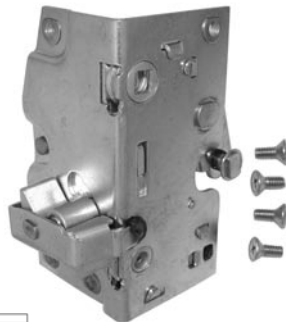

DOOR LATCHES

Manufactured By
COUNTERPART

Mounts on door, includes screws.

- 47-02007 47-51 LH . . . . . $ 34.00 ea.
- 47-02008 47-51 RH . . . . . $ 34.00 ea.