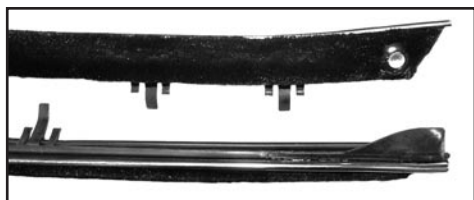

67-06201 67 Coupe, 8 pcs. . . . . $ 199.00 set

67-06202 67 Convertible, 8 pcs. . . . . $ 165.00 set

1968 with special door ledge moldings

68-06203 68 Coupe, 8 pcs. . . . . $ 175.00 set

68-06204 68 Convertible, 8 pcs. . . . . $ 169.00 set

1968 without special door ledge moldings

68-06205 68-69 Coupe, 8 pcs. . . . . $ 229.00 set

68-06206 68-69 Convertible, 8 pcs. . . . . $ 195.00 set

1970-81 with special door ledge moldings

Molding is attached to the door not the felt.

70-06207 70-81 4 pcs. . . . . $ 88.00 set

1970-81 without special door ledge moldings

Molding is part of the felt and does not extend to the fender.

70-06208 70-81 4 pcs. . . . . $ 99.00 set