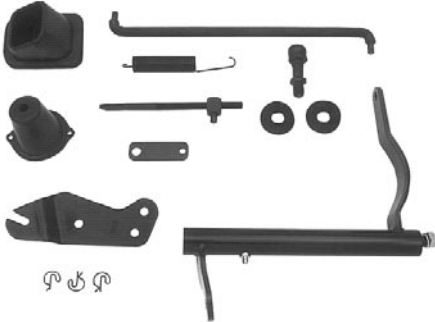

- 67-14015 67-69 B/B .....$ 119.00 kit