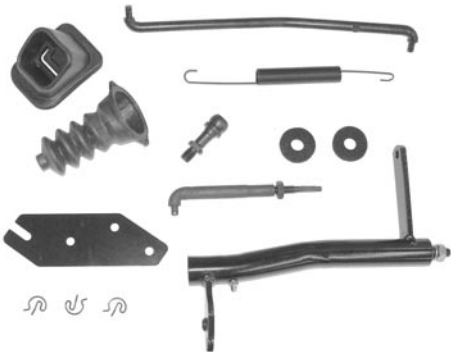

- 70-14016 70-71 .....$ 129.00 kit
- 72-14017 72-81 .....$ 135.00 kit

BRAKE PEDAL RETAINER PIN

- 62-14045 67-69 Automatic .....$ 15.00 ea.