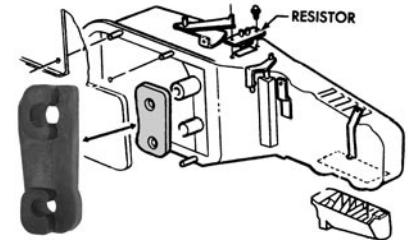

SB HEATER CORE TUBE TO FIREWALL SEAL

Correct molded rubber heater core tube seal.

67-143193 67-69 SB without A/C .....$ 15.00 ea.