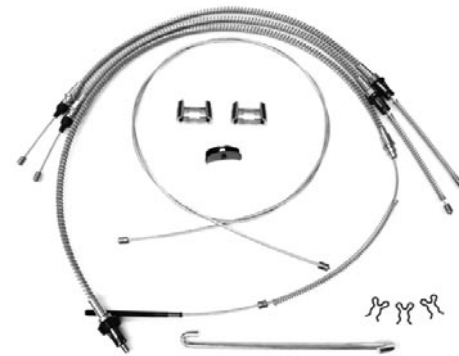

OE spiral wound cable kit

| | | | |
|----------|-------|---------|---------------|
| 67-12507 | 67-69 | 11 pcs. | \$ 159.00 kit |
|----------|-------|---------|---------------|

PARKING BRAKE CABLE CLIPS