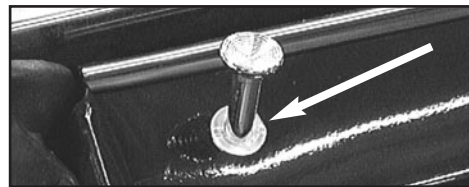

DOOR LOCK FERRULES

67-02218	67	plastic	$ 5.00 pr.

Replacement.

68-02219	68-81	chrome	$ 6.00 pr.

DOOR LOCK FERRULES OE TYPE

Reproduction of factory originals with correct narrow trim ring.

68-022191	68-81	chrome	$ 13.00 pr.