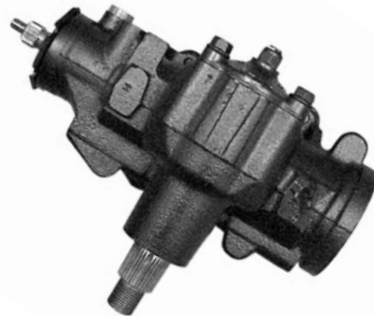

POWER STEERING GEAR BOX

Rebuilt original units.

67-10902	67-76	4 turns	.....$ 359.00 ea.

67-10903	67-76	Quick Ratio, 3 turns	.....$ 479.00 ea.