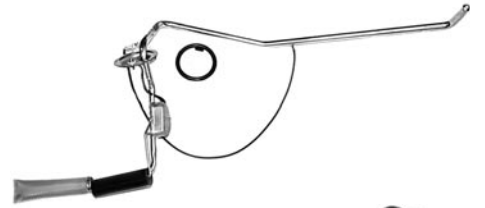

GAS TANK SENDING UNITS

1967-1973 Includes gasket.

67-13705 67-69 5/16" .....$ 39.00 ea.

67-13706 67-69 3/8" .....$ 39.00 ea.