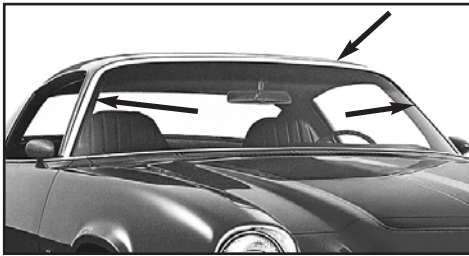

CHEVROLET CAMARO PARTS

Car Shop Inc. 739 North Batavia Orange, California 92868

FRONT WINDSHIELD MOLDING KITS

1970-81

70-08603+ 70-81 complete set reproduction ..... $ 155.00 kit

70-08621 70-81 LH lower filler, plastic original GM ..... $ 37.00 ea.

70-08622 70-81 RH lower filler, plastic original GM ..... $ 29.00 ea.