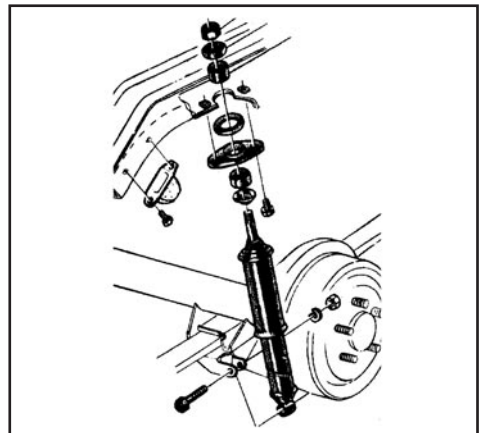

REAR SHOCK BOLT CAP

Mounts in the trunk on top of the shock stud. Keeps the shock threads from getting damaged. Commonly missing. GM part #3908372.

68-11130 68-69 .....$ 11.00 ea.