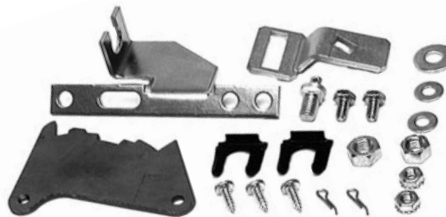

TH700R4 SHIFTER CONVERSION KIT

Use when installing a TH700R4 transmission, includes new detent bracket and all cable installation parts.

68-03211 68-72 TH700R4 conversion ..$ 149.00 kit