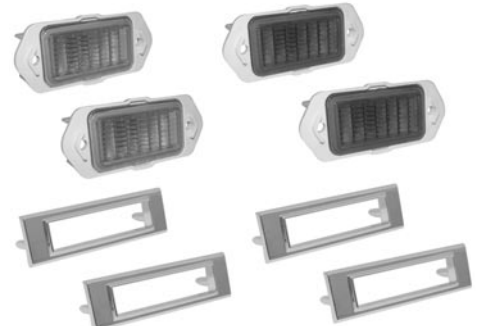

Kit includes 4 lenses and 4 bezels.

69-06613 69 8 pcs. ....$ 75.00 kit