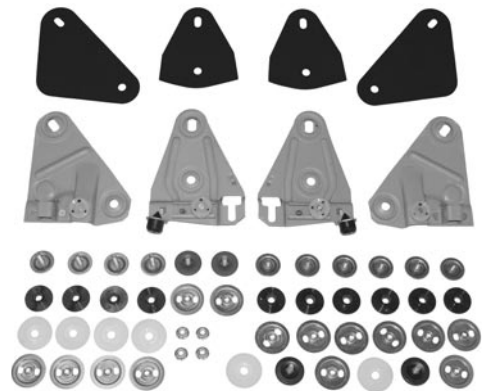

Everything included to fully mount both LH & RH door glass.

| | | |
|-----------|-------|---------------|
| 68-053252 | 68-69 | \$ 225.00 kit |
|-----------|-------|---------------|

Everything included to fully mount both LH & RH door glass.