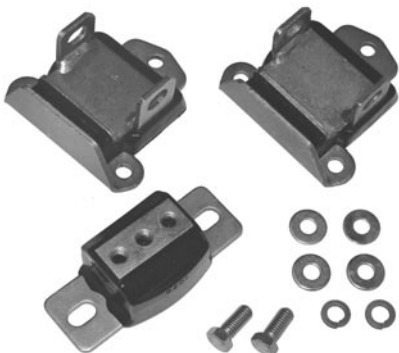

ENGINE AND TRANSMISSION MOUNT KIT

High performance urethane components.

67-14307 67-68 2 5/8" mount spacing ...$ 155.00 kit

69-14308 69-72 2 3/8" mount spacing ...$ 169.00 kit