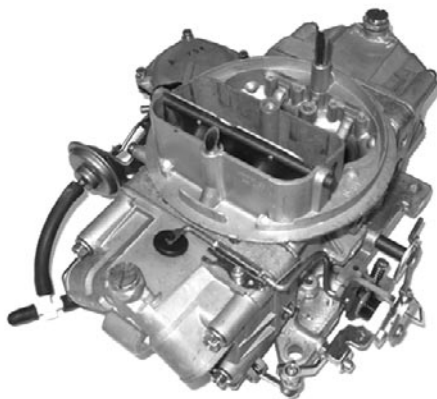

1970 HOLLEY CARBURETORS

1970 HOLLEY CARBURETOR LIST 4557 (GM # 3967477)

This carb was used on 1970 applications like LS6, L78, L89, 396, 454 high performance motors with manual transmission. New.

70-161155 70 with MT .....$ 749.00 ea.