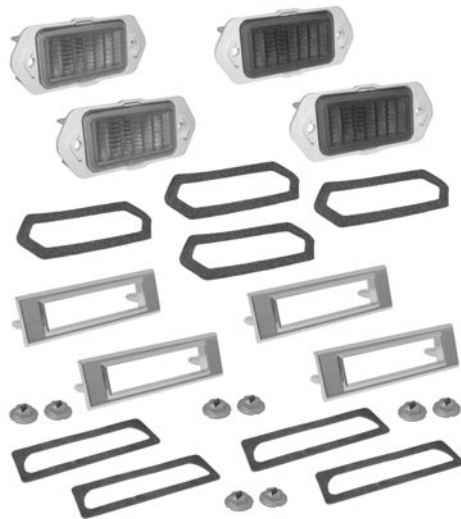

68-066121 68 24 pcs.\$ 75.00 kit

Kit includes 4 lenses and 4 bezels.

69-06613 69 8 pcs.\$ 75.00 kit

CHEVROLET CAMARO PARTS

Car Shop Inc. 739 North Batavia Orange, California 92868

SIDE MARKER LIGHT KITS

Kit includes: 4 lenses, 4 bezels, 4 bezel to body gaskets, 4 lens to body gaskets and 8 retaining nuts.