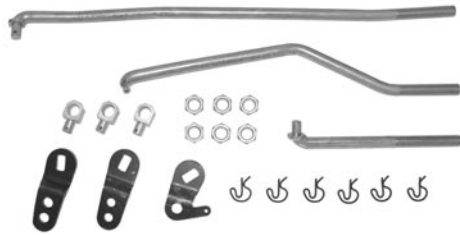

CHEVROLET CAMARO PARTS

Car Shop Inc. 739 North Batavia Orange, California 92868

4-SPEED SHIFT RODS

For use with original shifters only.

67-03811 67-68 With muncie . . . . . $ 159.00 set