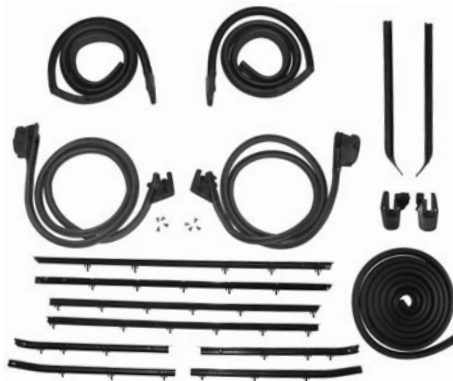

- 2 Door Weatherstrips
- 2 Roof Rail Weatherstrips
- 1 Window felt Kit
- 2 Quarter Window Weatherstrips
- 2 U-Shaped Door Jamb Rubbers
- 1 Trunk Weatherstrip

With replacement style window felt kit

68-06306 68-69 Coupe .....$ 299.00 kit

68-06307 68 Coupe, with
door ledge moldings ...$ 275.00 kit

With Original style window felt kit

68-063061 68-69 Coupe .....$ 399.00 kit

68-063071 68 Coupe, with
door ledge moldings ...$ 349.00 kit