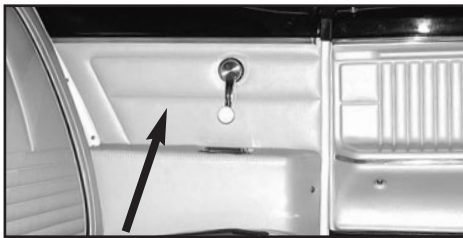

REAR 1/4 TRIM PANELS, COUPE

Unassembled

67-02007	67 Black	.....	$ 115.00	pr.
67-02008	67 Bright Blue	.....	$ 115.00	pr.
67-02009	67 Red	.....	$ 115.00	pr.
67-02010	67 Gold	.....	$ 115.00	pr.
67-02011	67 Turquoise	.....	$ 115.00	pr.
67-02012	67 Parchment	.....	$ 115.00	pr.