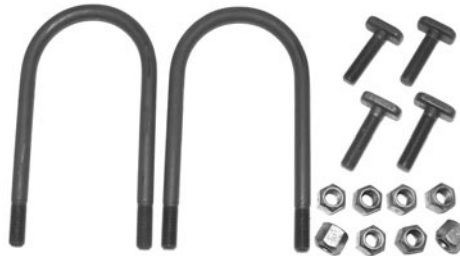

- 67-11330 67-69 with mono leaf \$ 48.00 kit

- 67-11331 67-69 with multi leaf \$ 78.00 kit

- 70-11332 70-81 \$ 62.00 kit

LEAF SPRING MOUNTING KIT

- 67-11323 67-69 With mono springs . . . \$ 119.00 set
- 68-11324 68-69 With multi springs 2 U-bolts, 4 T-bolts . . . \$ 119.00 set
- 68-113241 68-69 With multi springs with 4 U-bolts \$ 119.00 set