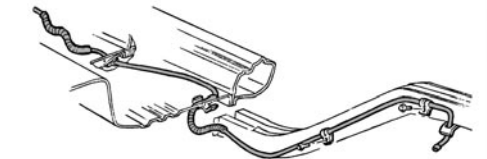

FUEL TANK TO PUMP FUEL LINES

ORIGINAL MATERIAL

67-16435+ 67-68 6-cylinder & S/B 2 BBL
5/16" diameter fuel line . . $ 89.00 ea.
67-16436+ 67-68 S/B 4 BBL
3/8" diameter fuel line . . $ 89.00 ea.
67-16437+ 67 B/B
3/8" diameter fuel line . . $ 89.00 ea.
68-16438+ 68 B/B
3/8" diameter fuel line . . $ 89.00 ea.
69-16439+ 69 6-cyl. & S/B 2 BBL
5/16" diameter fuel line . . $ 89.00 ea.
69-16440+ 69 S/B 4 BBL & B/B
3/8" diameter fuel line . . $ 89.00 ea.
70-16441+ 70-74 3/8", 2-pc. . . . . $ 89.00 ea.
75-16442+ 75-77 3/8", 2-pc. . . . . $ 89.00 ea.
78-16443+ 78-79 3/8", 2-pc. . . . . $ 89.00 ea.
80-16444+ 80-81 3/8", 2-pc. . . . . $ 89.00 ea.

STAINLESS STEEL

67-16445+ 67-68 6-cylinder & S/B 2 BBL
5/16" diameter fuel line . . $ 125.00 ea.
67-16446+ 67-68 S/B 4 BBL
3/8" diameter fuel line . . $ 125.00 ea.
67-16447+ 67 B/B
3/8" diameter fuel line . . $ 125.00 ea.
68-16448+ 68 B/B
3/8" diameter fuel line . . $ 125.00 ea.
69-16449+ 69 6-cylinder & S/B 2 BBL
5/16" diameter fuel line . . $ 125.00 ea.
69-16450+ 69 S/B 4 BBL & B/B
3/8" diameter fuel line . . $ 125.00 ea.
70-16451+ 70-74 3/8", 2-pc. . . . . $ 125.00 ea.
75-16452+ 75-77 3/8", 2-pc. . . . . $ 125.00 ea.
78-16453+ 78-79 3/8", 2-pc. . . . . $ 125.00 ea.
80-16454+ 80-81 3/8", 2-pc. . . . . $ 125.00 ea.

+ The following items require additional shipping and handling.