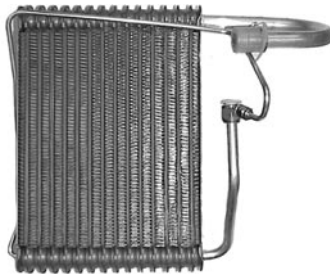

A/C EVAPORATOR CORE

68-14404	67-69	S/B	.....	$ 329.00 ea.
68-144041	67-69	B/B	.....	$ 329.00 ea.