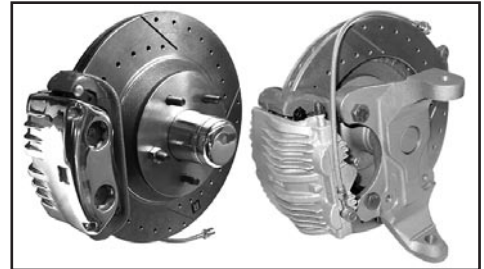

13" dual piston front disc brake kit, 2" drop

Includes: 13" cross drilled and gas slotted rotors, dual 38mm piston aluminum calipers, 2" Drop spindles, high performance brake pads, bearings, seals, steel hubs, rubber brake hoses, grease caps, spindle nuts, mounting brackets and all necessary hardware.
Must use 17" rims or larger.

67-124072⁺ 67-69 2-inch drop, 13" .....$1199.00 kit

70-124073⁺ 70-81 2-inch drop, 13" .....$1199.00 kit