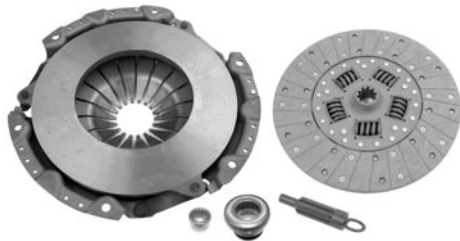

CLUTCH KITS

- 67-181221 67-69 302, 327
  69-79 350
  10.4", 10 spline
  raised diaphragm .....$ 149.00 kit
- 67-181231 67-69 250
  10", 10 spline
  flat diaphragm .....$ 199.00 kit
- 67-181241 67-69 327
  67-70 350
  67-70 396, 427
  11", 10 spline
  raised diaphragm .....$ 155.00 kit
- 67-181251 71-77 350
  11", 26 spline
  raised diaphragm .....$ 149.00 kit

CLUTCH ALIGNMENT TOOL

- 67-18204 67-81 10 Spline. 1 1/8" .....$ 5.00 ea.
- 67-18205 67-81 26 Spline. 1 1/8" .....$ 5.00 ea.

THROWOUT BEARING

- 67-18120 67-81 With flat diaphragm
  clutch cover .....$ 79.00 ea.
- 67-18121 67-81 With raised diaphragm
  clutch cover .....$ 45.00 ea.

PILOT BEARING

- 67-18206 67-81 Bushing .....$ 14.00 ea.
- 67-18203 67-81 Bearing .....$ 27.00 ea.