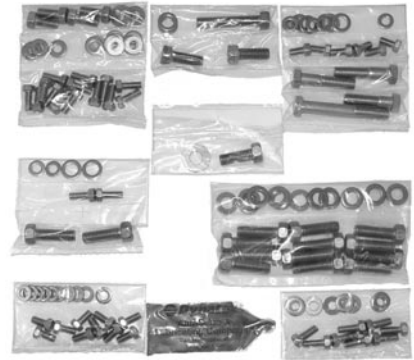

V8 ENGINE BOLT KITS

For stock style water pumps and cast aluminum valve covers.

- 67-17226 67-68 SB, (short pump) .....$ 69.00 kit
- 69-17227 69-78 SB, (long pump) .....$ 65.00 kit
- 67-17228 67-68 BB, (short pump) .....$ 69.00 kit
- 69-17229 69-72 BB, (long pump) .....$ 65.00 kit

CRANK CASE VENT TUBE MOUNTING KIT

- 67-17212 67 S/B .....$ 9.00 kit