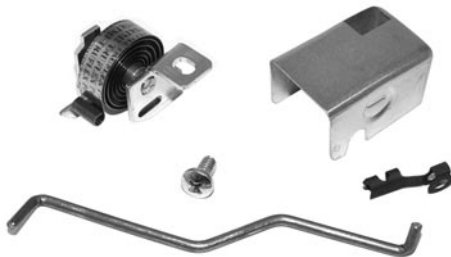

CHOKE KITS

Our reproduction chokes look very similar to the originals. Includes the choke spring (thermostat), housing, rod, screw and attaching clip. Available for most Special Hi-Performance applications.

67-16101 67-69 S/B with Holley .....$ 32.00 kit
67-16102 67-69 S/B with Q-Jet .....$ 32.00 kit