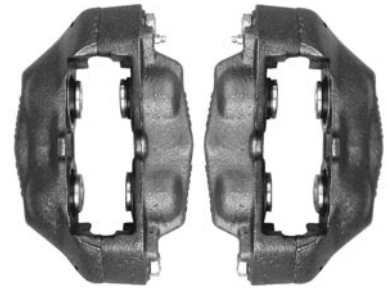

4-PISTON BRAKE CALIPERS

67-12109 67-68 LH, 4-piston .....$ 219.00 ea.

67-12110 67-68 RH, 4-piston .....$ 219.00 ea.