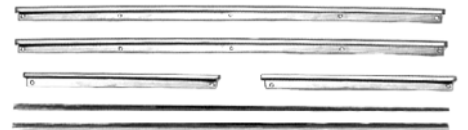

STANDARD DOOR PANEL MOLDING SETS

Fits standard door panels.

Stainless steel, original style, show quality.

1967 kits include upper door panel retainer moldings and door panel moldings

| | | | |
|----------|----|-----------------------|--------------------|
| 67-01609 | 67 | Coupe, set of 8 |\$ 209.00 set |
| 67-01610 | 67 | Convertible, set of 6 |\$ 199.00 set |