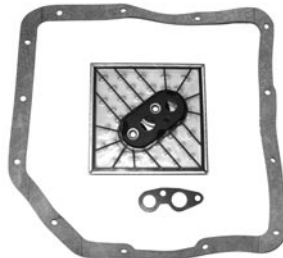

TRANSMISSION OIL FILTER KIT

Filter & gasket kit.

- 67-180082 67-70 Powerglide . . . $ 12.00 kit
- 67-180092 67-81 TH350 . . . $ 12.00 kit
- 67-180102 67-81 TH400 . . . $ 22.00 kit