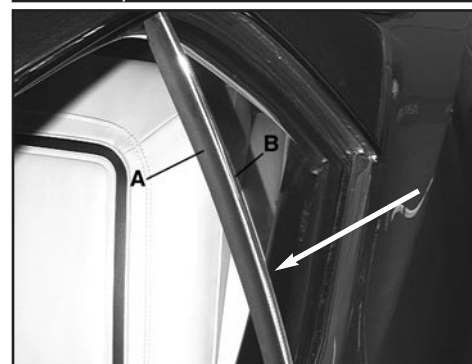

- 3/4" wide
- 76-08504+ 76-81 LH or RH\$ 24.00 ea.

ROCKER PANEL MOLDING CLIPS

Replaces original rail style retainers.

6 clips & 12 screws.

- 67-085041 67-81\$ 17.00 kit

1/4 WINDOW GLASS MOLDINGS

Attaches to the front of the quarter window glass.(B)