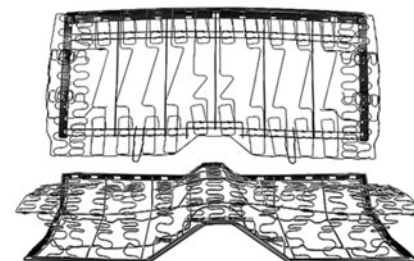

REAR SEAT FRAMES

This is the seat frame & spring assembly only, seat back & bottom.

67-013075+ 67-69 coupe with std int. ....$ 699.00 ea.

67-013076+ 67-69 convertible/dlx coupe ... $ 699.00 ea.

REAR SEAT BOLTS

1/4-14 x 7/8, with 1" O.D. toothed washer.

67-013078 2 pieces .....$ 4.50 pr.

REAR SEAT FRAME TO FLOOR RETAINER

67-013079 67-69 seat bottom retainer ... $ 9.00 ea.

+ The following items require additional shipping and handling.

Fax Order 1-714-771-0407 • Toll Free 1-800-235-2470 • www.TruckandCarShop.com • 2024 Catalog