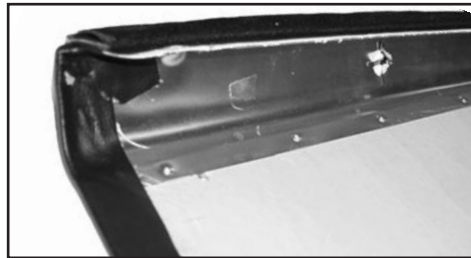

DOOR & 1/4 TRIM PANELS "ASSEMBLED"

ASSEMBLED DOOR PANELS

1969 with standard interior

- 69-01731+ 69 Black .....$ 379.00 pr.
- 69-01732+ 69 White .....$ 379.00 pr.
- 69-01733+ 69 Red .....$ 379.00 pr.
- 69-01734+ 69 Dark Blue .....$ 379.00 pr.
- 69-01735+ 69 Dark Green .....$ 379.00 pr.