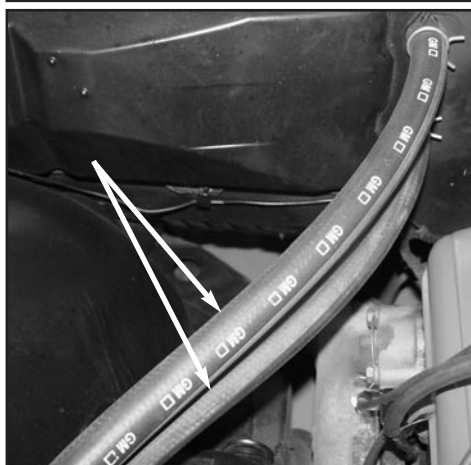

- | | | | |
|----------|-------|---|--------------|
| 69-15302 | 69-81 | Hose clamp kit Tower style | \$ 25.00 kit |
|----------|-------|---|--------------|

HEATER HOSE KITS

- | | | | |
|----------|-------|----------------------------|--------------|
| 67-15224 | 67-81 | Smooth with GM logo . . | \$ 32.00 pr. |
| 67-15225 | 67-81 | Original ribbed design . . | \$ 39.00 pr. |