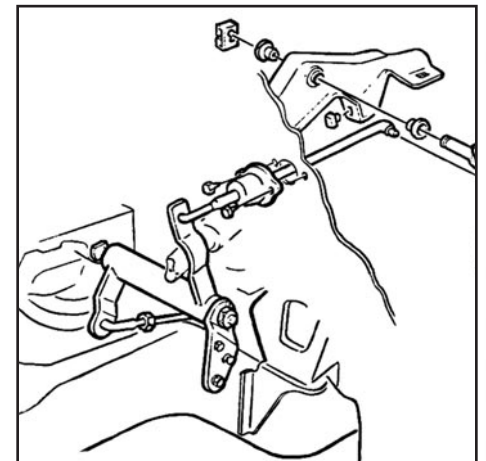

FIREWALL CLUTCH ROD HOLE COVER & SEAL

Used on factory automatic equipped Camaros.
67-14205 67-69\$ 7.00 ea.

BELLOUSING

New reproduction high performance 11" style bellhousing.
67-142055 67-81\$ 175.00 ea.
67-142056 67-81 Heavy Duty\$ 269.00 ea.