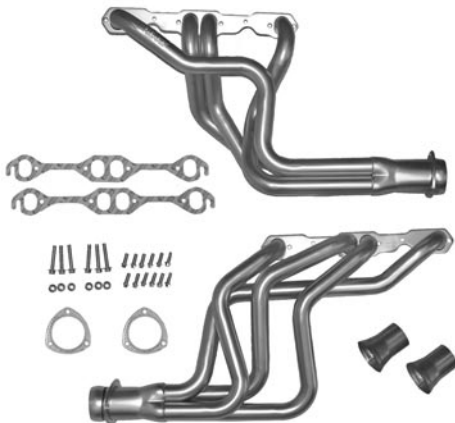

HEDMAN ELITE HEDDERS

All Elite headers are made from ultra heavy 14 gauge aluminized tubing and 3/8 inch flanges, then a thermal coating is added to resist intense heat and the adverse elements.

Includes gaskets and bolts. **Made in U.S.A.**

- 67-15622+ 67-69 S/B Silver thermal coated
  1 5/8" . . . . . $ 809.00 pr.
- 69-15623 69 S/B A/C adapter bracket
  A/C cars only . . . . . $ 29.00 ea.
- 67-15624+ 67-69 B/B Silver thermal coated
  1 3/4" . . . . . $ 829.00 pr.