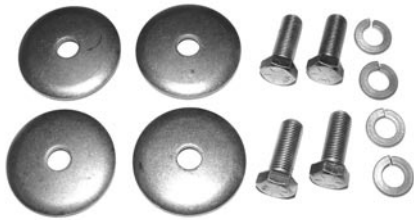

CHEVROLET CAMARO PARTS

Car Shop Inc. 739 North Batavia Orange, California 92868

UPPER A-ARM BUSHING RETAINER KIT