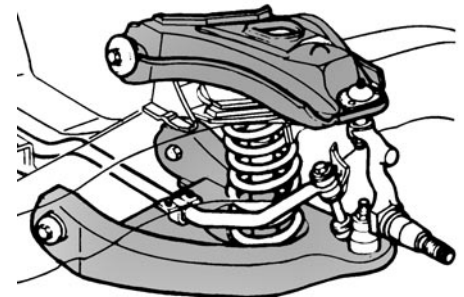

Phone order desk hours:

MONDAY - FRIDAY: 8:30AM to 4:30PM