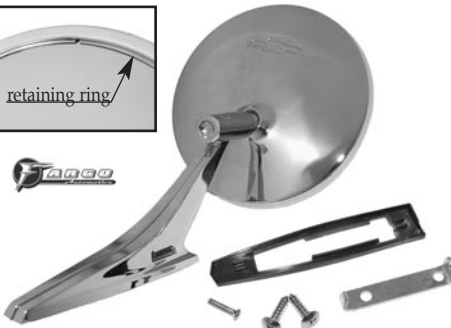

with chrome mirror
70-05618 70-81\$ 7.00 ea.

with remote mirror
68-05619 68-69\$ 9.00 ea.

with bullet mirror
70-05620 70-81 LH or RH\$ 6.50 ea.

MIRRORS, SIDE VIEW

retaining ring

Features the correct stainless steel glass retaining ring, embossed "Bowtie" emblem and correct base with raised line down the middle, just like the original!