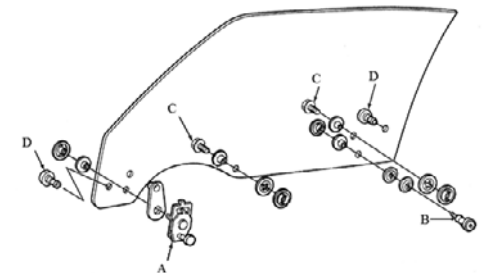

Everything included to fully mount both LH & RH door glass.

70-053252	70-81	$ 185.00 kit