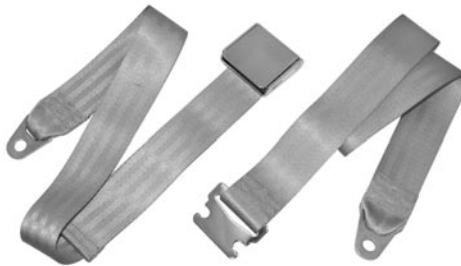

74 inches long fully extended. Hardware not included

- 67-02506 67-81 Red .....$ 45.00 ea.
- 67-02507 67-81 Turquoise .....$ 45.00 ea.
- 67-02508 67-81 Light Blue .....$ 45.00 ea.
- 67-02509 67-81 Medium Blue .....$ 45.00 ea.
- 67-02510 67-81 Dark Blue .....$ 45.00 ea.
- 67-02511 67-81 Drab Green .....$ 45.00 ea.
- 67-02512 67-81 Dark Green .....$ 45.00 ea.
- 67-02513 67-81 Gray .....$ 45.00 ea.
- 67-02514 67-81 White .....$ 45.00 ea.
- 67-02515 67-81 Tan .....$ 45.00 ea.
- 67-02516 67-81 Silver .....$ 45.00 ea.

60 inches long fully extended. Hardware not included

- 67-02517 67-81 Red .....$ 45.00 ea.
- 67-02518 67-81 Turquoise .....$ 45.00 ea.
- 67-02519 67-81 Light Blue .....$ 45.00 ea.
- 67-02520 67-81 Medium Blue .....$ 45.00 ea.
- 67-02521 67-81 Dark Blue .....$ 45.00 ea.
- 67-02522 67-81 Drab Green .....$ 45.00 ea.
- 67-02523 67-81 Dark Green .....$ 45.00 ea.
- 67-02524 67-81 Gray .....$ 45.00 ea.
- 67-02525 67-81 White .....$ 45.00 ea.
- 67-02526 67-81 Tan .....$ 45.00 ea.
- 67-02527 67-81 Silver .....$ 45.00 ea.