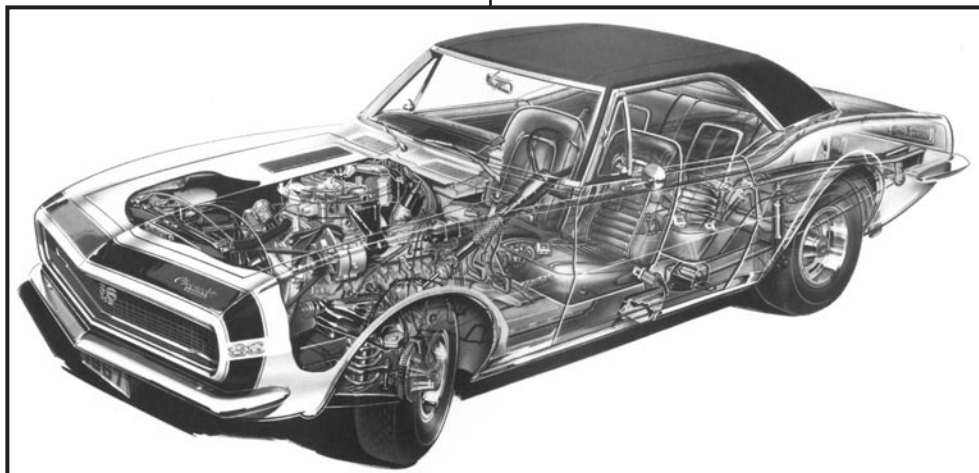

+ The following items require additional shipping and handling.

Fax Order 1-714-771-0407 • Toll Free 1-800-235-2470 • www.TruckandCarShop.com • 2024 Catalog