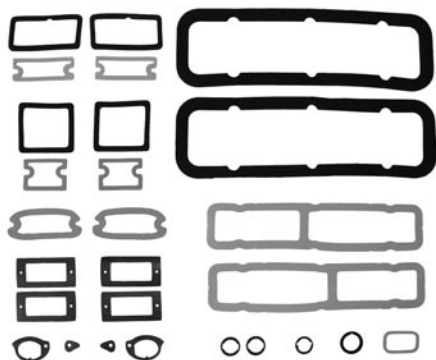

CHEVROLET CAMARO PARTS

Car Shop Inc. 739 North Batavia Orange, California 92868

PAINT SEAL GASKET SET

Includes seals for: tail lamp housings, tail light lenses, standard & RS park lamp lenses, door handles, door locks, trunk lock, antenna base, license light lens, RS back up light lenses, RS back up light housings and side marker bezel gaskets.

68-06314 68 .....$ 39.00 kit