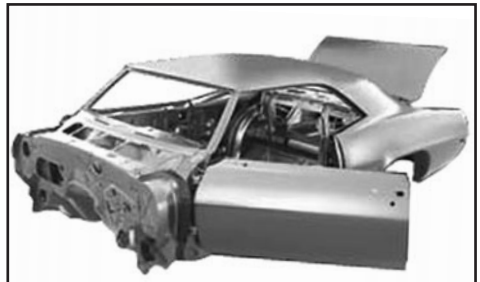

These items are not included in the Master Body Fastener Kits.
 All kits include original style screws, nuts & bolts.

| | | | | |
|-----------------|----|-----------------|---------------|-----|
| 67-12750 | 67 | (65 pieces) |\$ 75.00 | kit |
| 67-12751 | 67 | RS, (69 pieces) |\$ 75.00 | kit |
| 68-12750 | 68 | (67 pieces) |\$ 75.00 | kit |
| 68-12751 | 68 | RS, (82 pieces) |\$ 95.00 | kit |
| 69-12750 | 69 | (65 pieces) |\$ 75.00 | kit |
| 69-12751 | 69 | RS, (88 pieces) |\$ 99.00 | kit |
| 70-12750 | 70 | (55 pieces) |\$ 65.00 | kit |
| 71-12750 | 71 | (52 pieces) |\$ 65.00 | kit |
| 72-12750 | 72 | (53 pieces) |\$ 65.00 | kit |
| 73-12750 | 73 | (65 pieces) |\$ 75.00 | kit |