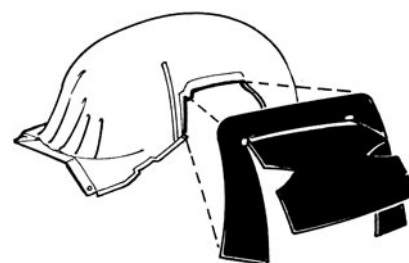

A-ARM SPLASH FLAPS

These rubber flaps connect to the inner front fenders to hide the control arm shafts. They do an excellent job of keeping water, dirt, etc... out of your engine compartment. Includes staples.

67-06410 67-68 .....$ 25.00 set

69-06411 69 .....$ 25.00 set

70-06412 70-81 .....$ 20.00 set