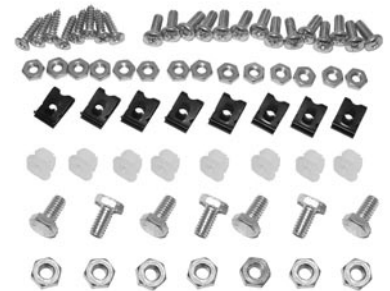

GRILL FASTENER KITS

- 68-07901 67-68 All, 66 pieces .....$ 14.00 kit