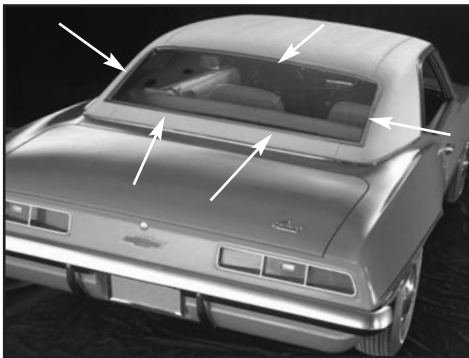

REAR WINDOW MOLDINGS

1967-1969 reproduction

67-08623+ 67-69 driver quality ..... $ 145.00 kit

1967-1969 • Concourse correct reproduction •

OE gauge, exact fit. Original material and superior quality workmanship gives a factory original appearance.

67-086251+ 67-69 Complete set ..... $ 249.00 kit