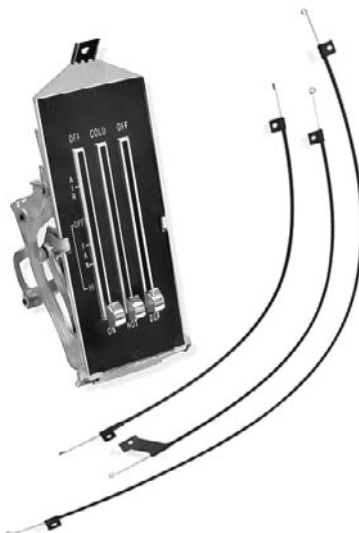

- 69-05010 69 Without A/C with cables .....$ 319.00 ea.