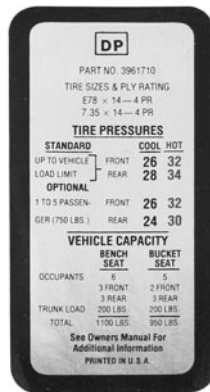

Tire Pressure Decals

69-18713	69	Coupe	$ 4.50 ea.
69-18714	69	Coupe SS	$ 4.50 ea.
69-18715	69	Convertible	$ 4.50 ea.
69-18716	69	Z28	$ 4.50 ea.
70-18717	70-73	G78, G70 X15	$ 4.50 ea.

DECALS, LABELS & LITERATURE

Air Conditioning Firewall Box Labels

67-18718	67	EBA-70-67B	$ 4.50 ea.
68-18719	68	EBA-70-68B	$ 4.50 ea.
69-18720	69	EBA-70-69B	$ 3.50 ea.
70-18721	70	EBA-70-70B	$ 4.50 ea.
71-18722	71	EBA-70-71B	$ 4.50 ea.
72-18723	72	EBA-70-72B	$ 4.50 ea.