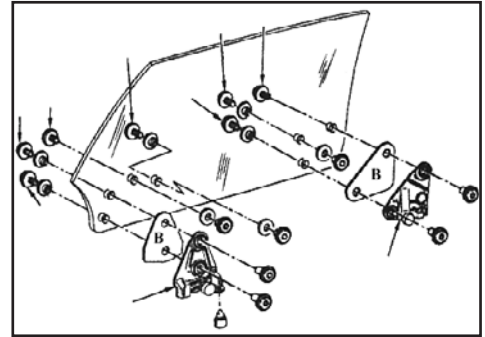

DOOR GLASS MOUNTING KIT

Everything included to fully mount both LH & RH door glass.

68-053252	68-69	$ 225.00 kit