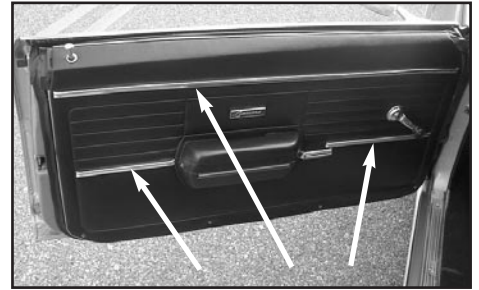

STANDARD DOOR PANEL MOLDING SETS

Fits standard door panels.

Replacement style, driver quality.

68-01603	68	Fronts only, set of 6	.....$ 55.00 set
68-01604	68	Coupe, set of 10	.....$ 65.00 set
68-01605	68	Convertible, set of 8	.....$ 65.00 set
69-01606	69	Fronts only	.....$ 49.00 pr.
69-01607	69	Coupe, set of 4	.....$ 55.00 set
69-01608	69	Convertible, set of 4	.....$ 55.00 set