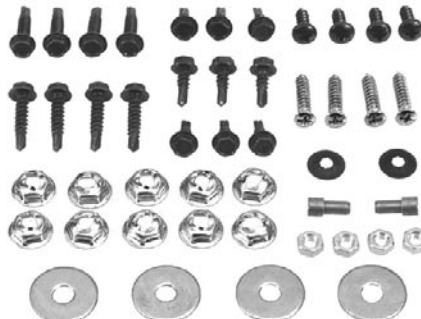

CONSOLE MOUNTING HARDWARE

68-04114 68-69 .....$ 16.00 kit