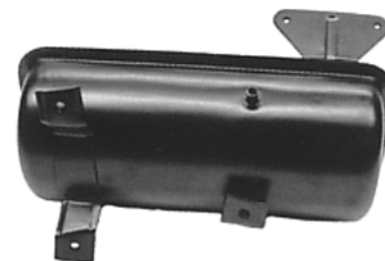

69-08109 69 .....$ 129.00 ea.