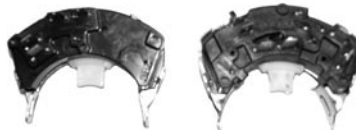

With column shifter.

67-03320 67-68 .....$ 32.00 ea.

69-03321 69-72 .....$ 32.00 ea.