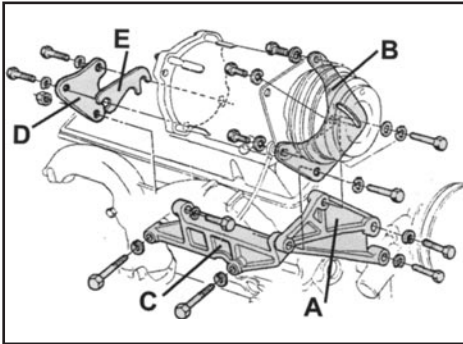

CHEVROLET CAMARO PARTS

Car Shop Inc. 739 North Batavia Orange, California 92868

SMALL BLOCK A/C BRACKET KIT

Includes: 1 front brace, 1 front bracket, 1 lower support, 1 rear bracket, 1 rear shim, hardware.

67-14506 67-68 S/B ..... $ 230.00 kit