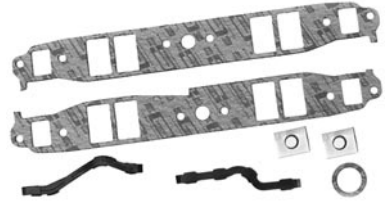

INTAKE MANIFOLD GASKET SETS

67-16606	67-81	S/B	.....$ 20.00 set