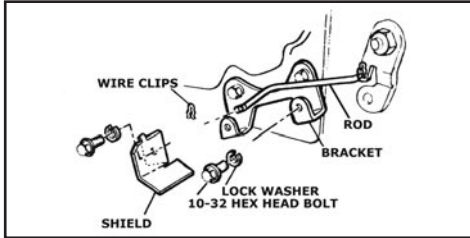

CHEVROLET CAMARO PARTS

Car Shop Inc. 739 North Batavia Orange, California 92868

BACK-UP LAMP SWITCH BRACKET

This is the bracket that mounts to the side of the transmission.
67-03405 67-68 with 4-speed, GM . . . . $ 16.00 ea.

BACK-UP LAMP SWITCH MOUNTING KIT