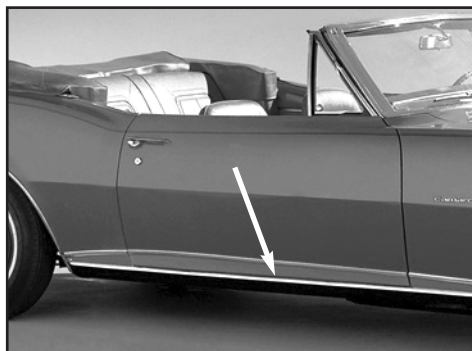

- 67-08427 67 LH, door .....$ 52.00 ea.
- 67-08428 67 RH, door .....$ 52.00 ea.