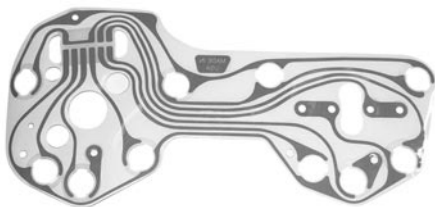

PRINTED CIRCUIT BOARD

Brand new replacements to get your instrument panel going again.

67-04906 67 All .....$ 69.00 ea.
68-04907 68 Without tach. ....$ 69.00 ea.
68-04908 68 With tach. ....$ 69.00 ea.
70-04909 70-81 With gauges .....$ 69.00 ea.
70-049091 70-81 Without gauges .....$ 69.00 ea.