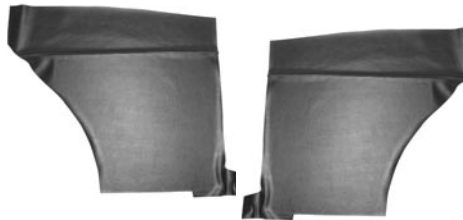

UNASSEMBLED

REAR 1/4 TRIM PANELS, COUPE

68-02025	68 Black	.....	$ 115.00	pr.
68-02026	68 Medium Blue	.....	$ 115.00	pr.
68-02027	68 Red	.....	$ 115.00	pr.
68-02028	68 Ivy Gold	.....	$ 115.00	pr.
68-02029	68 Turquoise	.....	$ 115.00	pr.
68-02030	68 Parchment	.....	$ 115.00	pr.

REAR 1/4 TRIM PANELS, CONVERTIBLE

68-02031	68 Black	.....	$ 115.00	pr.
68-02032	68 Medium Blue	.....	$ 115.00	pr.
68-02033	68 Red	.....	$ 115.00	pr.
68-02034	68 Ivy Gold	.....	$ 115.00	pr.
68-02035	68 Turquoise	.....	$ 115.00	pr.
68-02036	68 Parchment	.....	$ 115.00	pr.

ASSEMBLED

REAR 1/4 TRIM PANELS, COUPE

68-02051	68 Black	.....	$ 329.00	pr.
68-02061	68 Medium Blue	.....	$ 329.00	pr.
68-02071	68 Red	.....	$ 329.00	pr.
68-02081	68 Ivy Gold	.....	$ 329.00	pr.
68-02091	68 Turquoise	.....	$ 329.00	pr.
68-020301	68 Parchment	.....	$ 329.00	pr.

REAR 1/4 TRIM PANELS, CONVERTIBLE

68-020311	68 Black	.....	$ 329.00	pr.
68-020321	68 Medium Blue	.....	$ 329.00	pr.
68-020331	68 Red	.....	$ 329.00	pr.
68-020341	68 Ivy Gold	.....	$ 329.00	pr.
68-020351	68 Turquoise	.....	$ 329.00	pr.
68-020361	68 Parchment	.....	$ 329.00	pr.