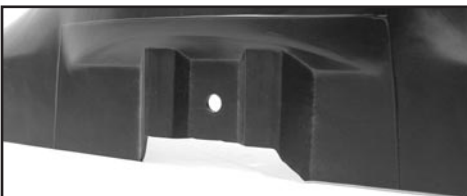

FAN SHROUDS