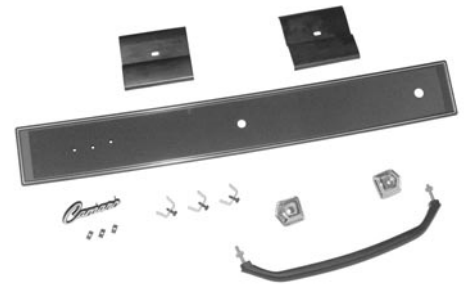

69-04505 69 Black\$ 39.00 ea.

69-04506 69 Chrome bezels\$ 20.00 pr.

69-04507 69 Backing plates\$ 24.00 pr.

DASH GRAB BAR KIT

Includes: dash panel plate, plate retainers, dash emblem, grab handle, grab handle bezels, backing plates and hardware.