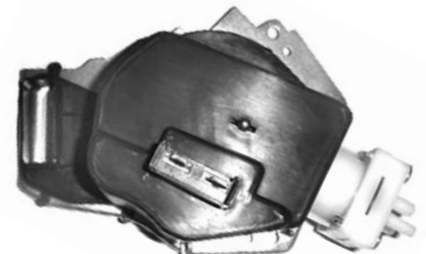

70-149022 70-81 reproduction with correct white pump fittings .....$ 59.00 ea.

Showroom hours:
TUESDAY - FRIDAY: 8:30AM to 4:00PM
SATURDAY: 7:00AM to 2:00PM
Phone order desk hours:
MONDAY - FRIDAY: 8:30AM to 4:30PM