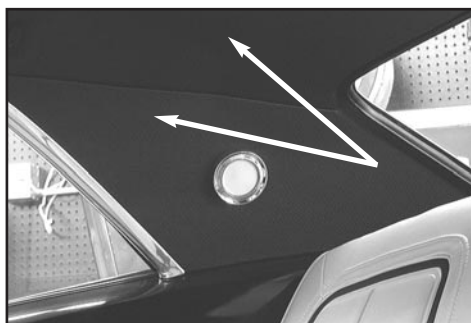

HEADLINER INSTALLATION TOOL

67-02901	67-73	$ 8.00 ea.