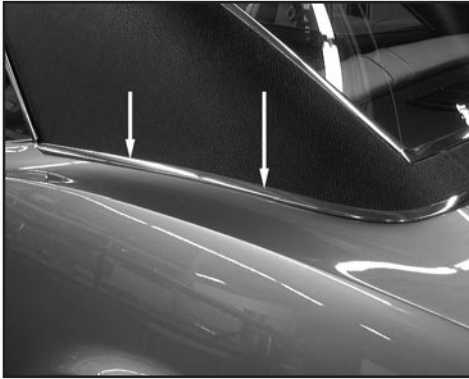

Car Shop Inc. 739 North Batavia Orange, California 92868

VINYL TOP MOLDING KITS

Includes clips
67-08317 67-68 2 pcs.\$ 149.00 kit

69-08318 69 4 pcs.\$ 169.00 kit

1/4 PANEL LOUVERS

Installs behind the door in front of the wheel opening, on the 1/4 panel.
69-08319 69 LH & RH\$ 65.00 pr.