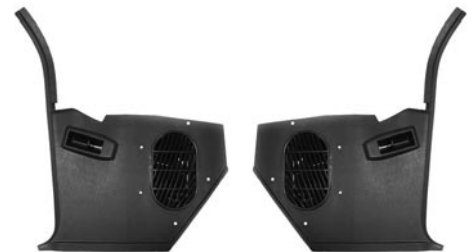

KICK PANELS

Black only, paint to match.

- 67-01525 67-68 LH, without A/C .....$ 119.00 ea.
- 67-01526 67-68 RH, without A/C .....$ 119.00 ea.
- 67-01527 67-68 LH, with A/C .....$ 109.00 ea.
- 67-01528 67-68 RH, with A/C .....$ 109.00 ea.
- 69-01529 69 LH, without A/C .....$ 89.00 ea.
- 69-01530 69 RH, without A/C .....$ 89.00 ea.
- 69-01531 69 LH, with A/C .....$ 99.00 ea.
- 69-01532 69 RH, with A/C .....$ 99.00 ea.

+ The following items require additional shipping and handling.

Fax Order 1-714-771-0407 • Toll Free 1-800-235-2470 • www.TruckandCarShop.com • 2024 Catalog