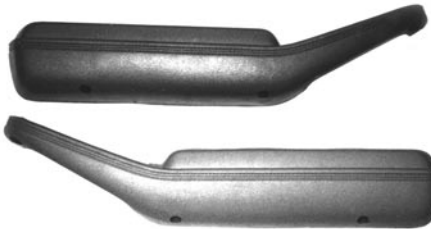

REPRODUCTION

Fits 1974-1977 Custom & LT panels, 1978-81 all panels.

- 74-02407 74-81 Black, LH . . . . . $ 89.00 ea.
- 74-02408 74-81 Black, RH . . . . . $ 89.00 ea.