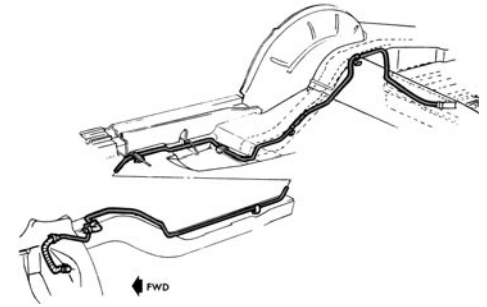

FUEL TANK TO PUMP FUEL LINES

ORIGINAL MATERIAL

67-16435+ 67-68 6-cylinder & S/B 2 BBL
5/16" diameter fuel line . . $ 89.00 ea.
67-16436+ 67-68 S/B 4 BBL
3/8" diameter fuel line . . $ 89.00 ea.
67-16437+ 67 B/B
3/8" diameter fuel line . . $ 89.00 ea.
68-16438+ 68 B/B
3/8" diameter fuel line . . $ 89.00 ea.
69-16439+ 69 6-cyl. & S/B 2 BBL
5/16" diameter fuel line . . $ 89.00 ea.
69-16440+ 69 S/B 4 BBL & B/B
3/8" diameter fuel line . . $ 89.00 ea.
70-16441+ 70-74 3/8", 2-pc. . . . . $ 89.00 ea.
75-16442+ 75-77 3/8", 2-pc. . . . . $ 89.00 ea.
78-16443+ 78-79 3/8", 2-pc. . . . . $ 89.00 ea.
80-16444+ 80-81 3/8", 2-pc. . . . . $ 89.00 ea.

STAINLESS STEEL

67-16445+ 67-68 6-cylinder & S/B 2 BBL
5/16" diameter fuel line . . $ 125.00 ea.
67-16446+ 67-68 S/B 4 BBL
3/8" diameter fuel line . . $ 125.00 ea.
67-16447+ 67 B/B
3/8" diameter fuel line . . $ 125.00 ea.
68-16448+ 68 B/B
3/8" diameter fuel line . . $ 125.00 ea.
69-16449+ 69 6-cylinder & S/B 2 BBL
5/16" diameter fuel line . . $ 125.00 ea.
69-16450+ 69 S/B 4 BBL & B/B
3/8" diameter fuel line . . $ 125.00 ea.
70-16451+ 70-74 3/8", 2-pc. . . . . $ 125.00 ea.
75-16452+ 75-77 3/8", 2-pc. . . . . $ 125.00 ea.
78-16453+ 78-79 3/8", 2-pc. . . . . $ 125.00 ea.
80-16454+ 80-81 3/8", 2-pc. . . . . $ 125.00 ea.

+ The following items require additional shipping and handling.