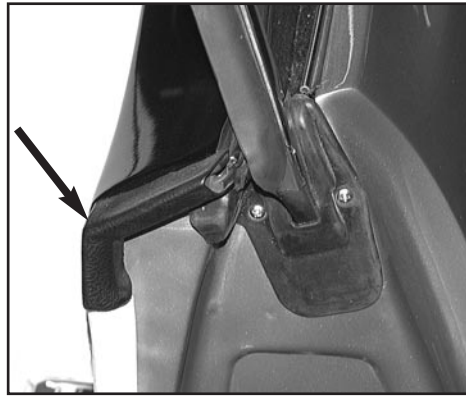

WINDLACE END CAPS