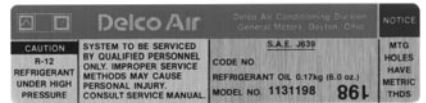

79-18731	79	code 198	$ 5.00 ea.