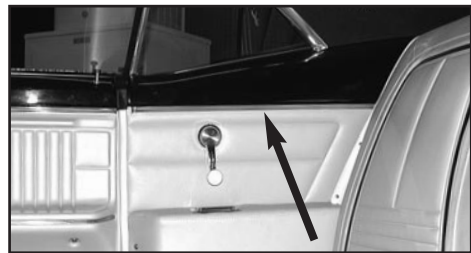

Original for 1967 deluxe door panels, replacement for standard door panels. Polished stainless steel.

67-01924	67	Front, with deluxe interior	
		LH or RH	.....$ 69.00 ea.
67-019241	67	Front, with standard interior	
		LH or RH	.....$ 45.00 ea.

For standard interior.

67-019251	67	Rear, coupe, LH & RH	..$ 45.00	pr.

For deluxe interior.

67-01925	67	Rear, coupe, LH & RH	..$ 74.00	pr.
67-01926	67	Rear, conv., LH & RH	..$ 74.00	pr.

UPPER DOOR PANEL RETAINER MOLDING SCREW KIT

Does front & rear interior panel retainers.

67-019245	67	18 pieces	.....$ 7.50	kit