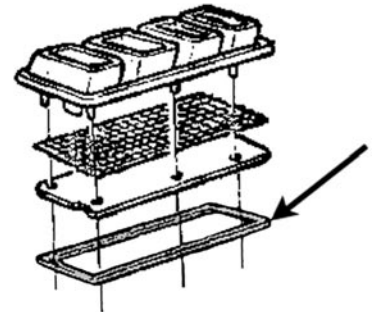

"SS" HOOD INSERT SEAL

67-12903 67-69 .....$ 7.00 ea.

COWL VENT PANELS

This is the panel that fits directly in front of the windshield.

67-12904+ 67-69 Reproduction .....$ 119.00 ea.