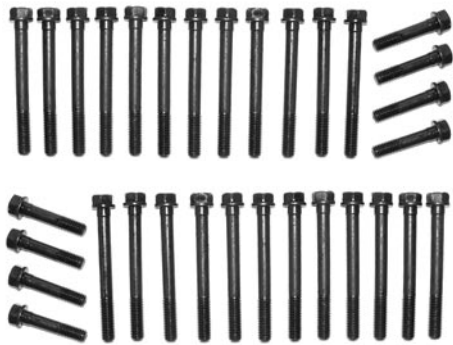

CHEVROLET CAMARO PARTS

Car Shop Inc. 739 North Batavia Orange, California 92868

CYLINDER HEAD BOLT KIT

Original "M" headmark, (24) 7/16-14 x 4 1/8" bolts,
(8) 7/16-14 x 2 1/8" bolts.

67-16613 67-74 B/B .....$ 85.00 kit

OIL PRESSURE SENDING UNIT

Oil pressure sending unit fits all cars with warning lights.

67-167031 67-81 reproduction .....$ 8.00 ea.