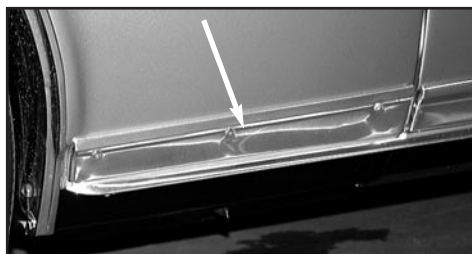

CHEVROLET CAMARO PARTS

Car Shop Inc. 739 North Batavia Orange, California 92868

R/S ROCKER PANEL MOLDINGS

Excellent reproduction of the fender side molding located behind the wheel opening.

- 67-08425 67 LH, fender .....$ 25.00 ea.
- 67-08426 67 RH, fender .....$ 25.00 ea.