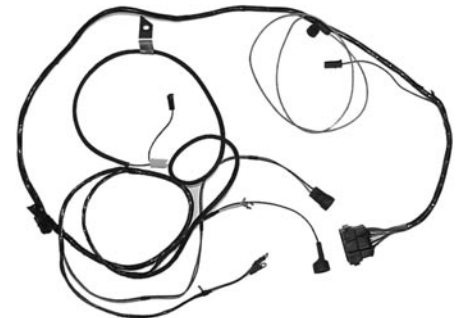

ENGINE HARNESS

68-09522	68 6 cylinder	$ 126.00 ea.
68-09523	68 6 cylinder, with idle stop solenoid	$ 126.00 ea.
68-09524	68 S/B	$ 114.00 ea.
68-09525	68 B/B	$ 114.00 ea.
68-09526	68 V8 with gauges	$ 114.00 ea.
69-09527	69 6 cylinder	$ 126.00 ea.
69-09528	69 6 cylinder, with idle stop solenoid	$ 126.00 ea.
69-09529	69 S/B	$ 114.00 ea.
69-09530	69 S/B, with idle stop solenoid	$ 119.00 ea.
69-09531	69 B/B	$ 114.00 ea.
69-09532	69 B/B, with idle stop solenoid	$ 119.00 ea.
69-09533	69 V8 with gauges	$ 114.00 ea.
69-09534	69 V8 with gauges with idle stop solenoid	$ 119.00 ea.
70-09535	70 6 cylinder, M/T	$ 204.00 ea.
70-09536	70 6 cylinder, A/T	$ 204.00 ea.
70-09537	70 S/B, M/T	$ 179.00 ea.
70-09538	70 S/B, A/T, exc. TH400	$ 179.00 ea.
70-09539	70 S/B, with TH400	$ 204.00 ea.
70-09540	70 B/B	$ 191.00 ea.
70-09541	70 B/B, with TH400	$ 204.00 ea.
71-09542	71 6 cylinder, M/T	$ 213.00 ea.
71-09543	71 6 cylinder, A/T	$ 213.00 ea.
71-09544	71 S/B, M/T	$ 191.00 ea.
71-09545	71 S/B, A/T, exc. TH400	$ 191.00 ea.
71-09546	71 S/B, with TH400	$ 204.00 ea.
71-09547	71 B/B	$ 204.00 ea.
71-09548	71 B/B, with TH400	$ 204.00 ea.
72-09549	72 6 cylinder	$ 261.00 ea.
72-09550	72 S/B	$ 238.00 ea.
72-09551	72 S/B, with TH400	$ 238.00 ea.
72-09552	72 S/B, with gauges	$ 238.00 ea.
72-09553	72 S/B, with TH400 & gauges	$ 251.00 ea.
72-09554	72 B/B, M/T	$ 238.00 ea.
72-09555	72 B/B, A/T	$ 251.00 ea.
72-09556	72 B/B, M/T, with gauges	$ 251.00 ea.
72-09557	72 B/B, A/T, with gauges	$ 251.00 ea.
73-09558	73 6 cylinder	$ 274.00 ea.
73-09559	73 S/B	$ 251.00 ea.
73-09560	73 S/B, with TH400	$ 261.00 ea.
73-09561	73 S/B, with gauges	$ 251.00 ea.
73-09562	73 S/B, with TH400 & gauges	$ 261.00 ea.

+ The following items require additional shipping and handling.