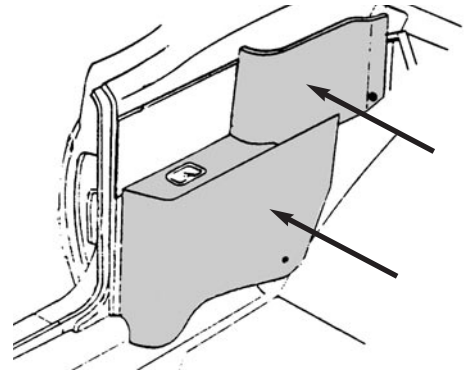

CONVERTIBLE REAR ARM REST COVERS

Pre-sewn vinyl covers to finish up your interior.
Set includes left and right side covers.

67-02120	67-69	Black	.....$ 99.00 set
67-02121	67-69	Red	.....$ 99.00 set
67-02122	67	Light Blue	.....$ 99.00 set
67-02123	67	Bright Blue	.....$ 99.00 set
67-02124	67	Gold	.....$ 99.00 set
67-02125	67	Parchment	.....$ 99.00 set
67-02126	67-68	Turquoise	.....$ 99.00 set
68-02127	68	Medium Blue	.....$ 99.00 set
68-02128	68	Ivy Gold	.....$ 99.00 set
68-02129	68	Pearl Parchment	.....$ 99.00 set
69-02130	69	White	.....$ 99.00 set
69-02131	69	Orange	.....$ 99.00 set
69-02132	69	Dark Blue	.....$ 99.00 set
69-02133	69	Dark Green	.....$ 99.00 set