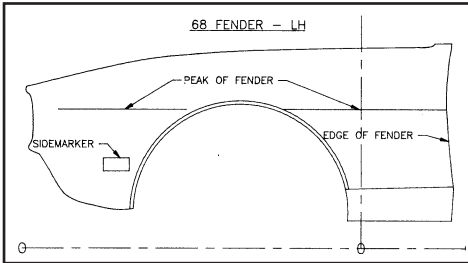

EMBLEM TEMPLATE KITS