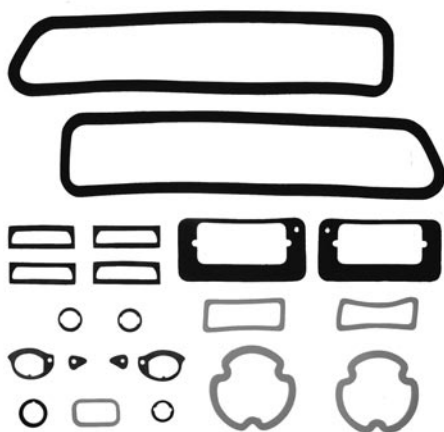

Includes seals for: tail light lenses, park lamp lenses, door handles, door locks, trunk lock, antenna base, license light lens, RS back up light lenses, RS back up light housings and side marker bezel gaskets.

69-06316 69 .....$ 39.00 kit

RUBBER BUMPERS

67-06401 67-69 Door bumpers .....$ 6.00 set

70-06402 70-81 Door bumpers .....$ 7.00 set

67-06403 67-81 Glove box door .....$ 1.50 pr.

67-06404 67-69 Glove box arm .....$ 4.00 ea.

RUBBER BUMPERS

67-06406 67-81 Trunk .....$ 4.00 pr.

67-06407 67-73 License plate .....$ 2.00 ea.

HOOD BUMPERS

67-06408 67-69 .....$ 4.00 pr.

70-06409 70-81 .....$ 3.00 pr.