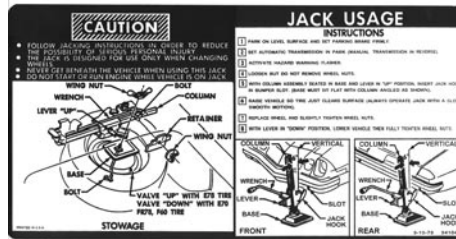

DECALS, LABELS & LITERATURE

Jacking Instruction Decals

| | | | |
|----------|-------|------------------|-------------|
| 74-18701 | 74 | | \$ 4.50 ea. |
| 74-18702 | 74 | With space saver | \$ 4.50 ea. |
| 75-18703 | 75-77 | | \$ 4.50 ea. |
| 75-18704 | 75-77 | With space saver | \$ 4.50 ea. |
| 78-18705 | 78-79 | | \$ 4.50 ea. |
| 78-18706 | 78-79 | With space saver | \$ 4.50 ea. |