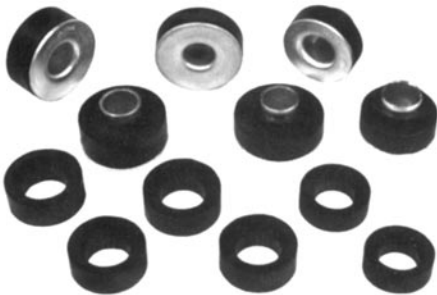

This complete kit includes all of the rubber body mounts, steel insert sleeves and shouldered bushings used on the sub-frame. Includes radiator support bushings.

67-11512 67-81\$ 52.00 kit

BODY MOUNT BUSHING BOLT KIT