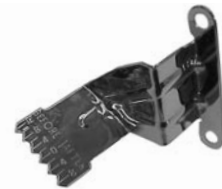

CHROME TIMING CHAIN COVER POINTER

67-17803 67-81 S/B, with 6" or 6 3/4" balancer . . . $ 6.00 ea.

67-17804 67-81 S/B with 8" balancer . . . . $ 4.00 ea.

67-17805 67-72 B/B with 8" balancer . . . . $ 4.00 ea.