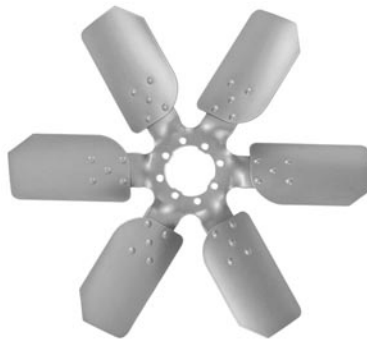

FAN BLADE

Clutch type, Fits 3" or 3 1/4" diameter fan clutch bolt pattern.
67-152062 universal, 6-blade, 18", silver . . . . $ 55.00 ea.