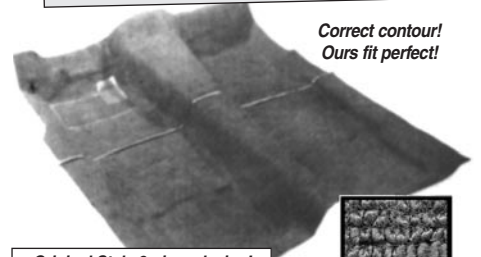

CARPET KITS

CAR SHOP OFFERS
THE HIGHEST QUALITY CARPET!
• BEST FIT! • BEST QUALITY! •

Correct contour!
Ours fit perfect!

Original Style 2-piece design!
Includes front and rear sections

Our carpets come ready to install.

Features pre-installed jute backing, hole for dimmer switch and correct heel pads.

2-piece original design, Includes front and rear sections.

1967-1969 MOLDED 80/20 LOOP CARPET

67-02601+	67-69	Black	.....$	189.00	kit
67-02602+	67-69	Red	.....$	189.00	kit
67-02603+	67	Bright Blue	.....$	189.00	kit
67-02604+	67	Gold	.....$	189.00	kit
67-02605+	67-68	Medium Blue	.....$	189.00	kit
67-02606+	67-68	Turquoise	.....$	189.00	kit
68-02607+	68	Ivy Gold	.....$	189.00	kit
69-02608+	69	Dark Green	.....$	189.00	kit
69-02609+	69	Dark Blue	.....$	189.00	kit