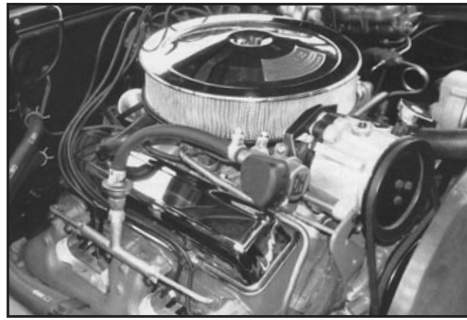

SMALL BLOCK VALVE COVERS

Z/28 & SS 350 ORIGINAL STYLE

Excellent reproductions of original new design valve covers in chrome or ready to paint. Correct wire retainers and stamping mark, original factory quality chrome plating.

68-170071 68 S/B, primed . . . . . $ 139.00 pr.
68-170072 68 S/B, chrome . . . . . $ 179.00 pr.