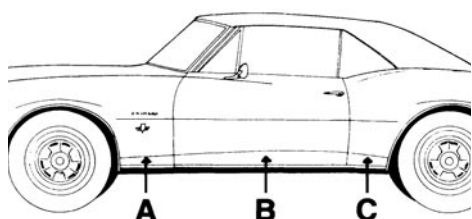

Kit includes all 6 of the 3" wide R/S side moldings.

- 67-08431 67 R/S kit, 6 pcs. ....$ 185.00 kit