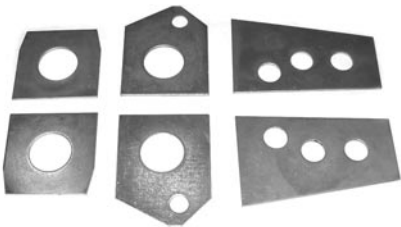

SUB FRAME REINFORCEMENT PLATES