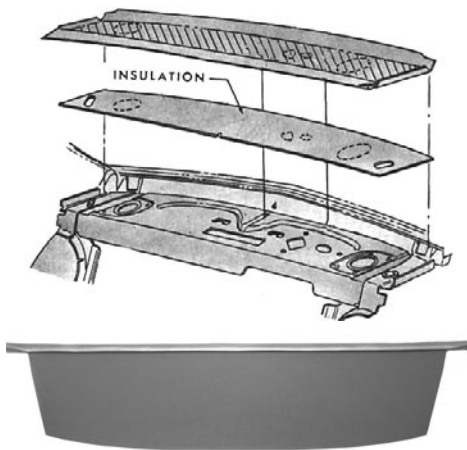

CHEVROLET CAMARO PARTS

Car Shop Inc. 739 North Batavia Orange, California 92868

PACKAGE TRAY

Die cut reproduction for a perfect fit. Includes color matched vinyl strip and foam underside

67-02818+	67-69	Black	.....$ 34.00 ea.
67-02819+	67-69	Red	.....$ 34.00 ea.
67-02820+	67	Light Blue	.....$ 34.00 ea.
67-02821+	67	Bright Blue	.....$ 34.00 ea.
67-02822+	67	Gold	.....$ 34.00 ea.
67-02823+	67-68	Turquoise	.....$ 34.00 ea.
68-02824+	68	Medium Blue	.....$ 34.00 ea.
69-02825+	69	Dark Blue	.....$ 34.00 ea.
69-02826+	69	Moss Green	.....$ 34.00 ea.
69-02827+	69	Dark Green	.....$ 34.00 ea.