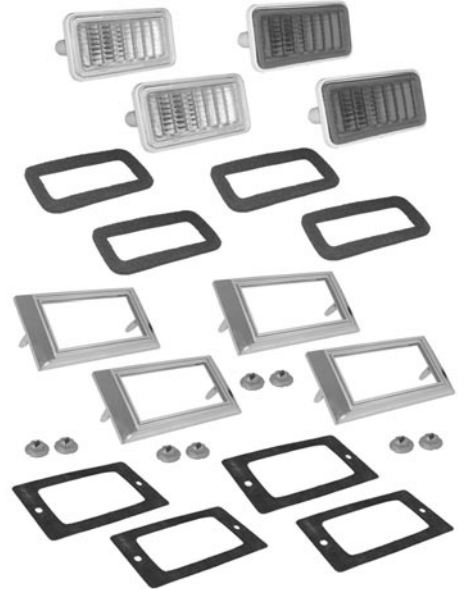

Kit includes: 4 lenses, 4 bezels, 4 bezel to body gaskets, 4 lens to body gaskets and 8 retaining nuts.

68-066121 68 24 pcs. ....$ 75.00 kit