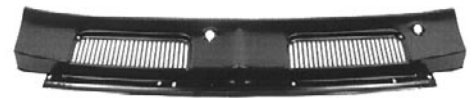

COWL VENT PANELS

This is the panel that fits directly in front of the windshield.

67-12904+ 67-69 Reproduction .....$ 119.00 ea.