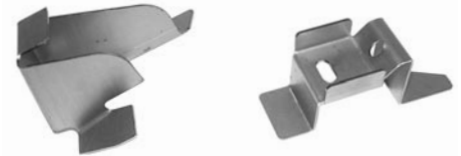

BUMPER JACK PLACEMENT GUIDES

Welds to trunk floor pan

70-09030 70-73 upper .....$ 32.00 ea.
70-09031 70-73 lower .....$ 32.00 ea.