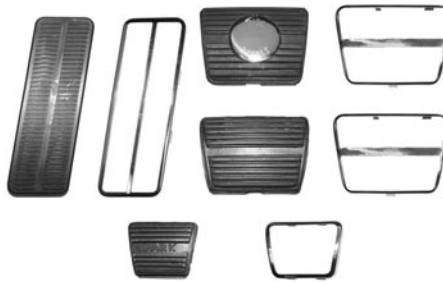

PEDAL PAD & TRIM PLATE KITS

Kits include plastic gas pedal with trim, brake & clutch pedal pads with trim, and parking brake pedal pad with trim.

67-13931 67-68 MT with disc . . . . . $ 46.00 kit

69-13933 69 MT with disc . . . . . $ 46.00 kit