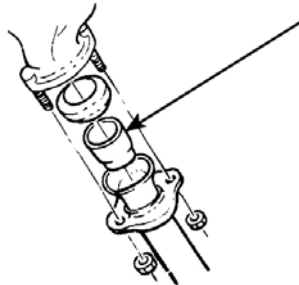

EXHAUST MANIFOLD HEADPIPE EXTENSION

Fits between the exhaust manifold and the headpipe, supports the main headpipe donut gasket.

67-15730	67-81	2" OD	.....	$ 15.00	ea.
67-15731	67-81	2 1/2" OD	.....	$ 15.00	ea.