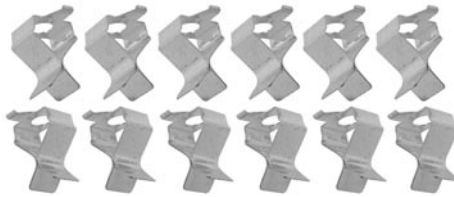

PRINTED CIRCUIT BOARD RETAINING CLIPS

76-04908 76-89 12 pcs.\$ 12.00 kit

DASH CLOCK

Center dash clock. Mounts between speedo and tach.
69-04902 69\$ 149.00 ea.

70-049021 70-78\$ 219.00 ea.

DASH CLOCK KNOB KIT