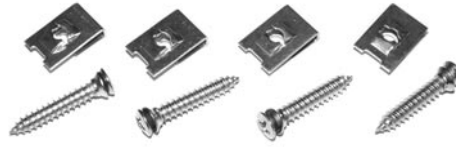

KICK PANEL CABLE CONTROL BEZEL SCREW KIT

69-015382	69	8 pieces	.....$ 5.00 kit