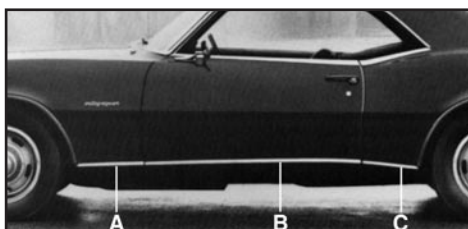

- 68-08438 68 R/S kit, 6 pcs. ....$ 155.00 kit