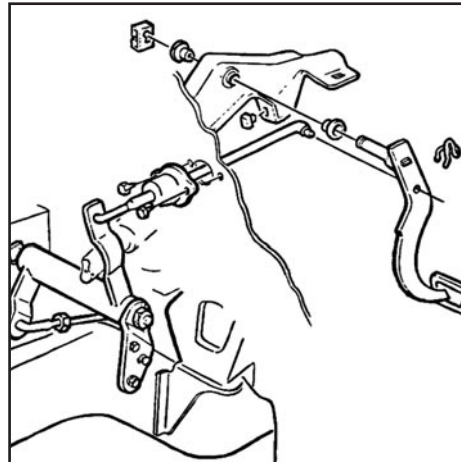

CLUTCH PEDAL RETAINER, BUMPER & BUSHING

- 67-14101 67-70 Retainer .....$ 3.00 ea.
- 67-14102 67-81 Bumper .....$ 8.00 ea.
- 67-14103 67-81 Bushing .....$ 1.50 ea.

BELLCRANK BALL STUD FELT GASKET SEAL

- 67-14105 67-81 .....$ 3.50 pr.

LOCK WASHER

- 67-14104 67-81 .....$ .25 ea.

BELLCRANK PLASTIC SEAT & CLIP KIT

- 67-14126 58-72 Bellcrank ball stud plastic seat and retaining clip kit ...$ 5.00 kit

RETAINER SPRING CLIP

- 67-14106 67-81 GM .....$ 2.50 ea.

PLASTIC PIVOT BALL SEAT

- 67-14107 67-81 GM, (3 required) .....$ 4.00 ea.

BELLCRANK BALL STUD

Frame side bellcrank ball stud.

- 67-14108 67-69 .....$ 16.00 ea.
- 70-14109 70-81 .....$ 13.00 ea.

CLUTCH RETURN SPRING

- 67-14110 67-69 S/B .....$ 5.00 ea.
- 67-14111 67-69 B/B .....$ 6.00 ea.