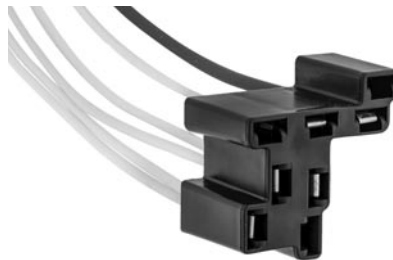

HEADLIGHT SWITCH PIGTAIL

67-10118 67-81 .....$ 8.00 ea.

HEADLIGHT KNOB AND ROD

67-10119 67-68 with chrome knob .....$ 11.00 ea.

• CAR SHOP • BEST QUALITY! •
• BEST PRICE! •