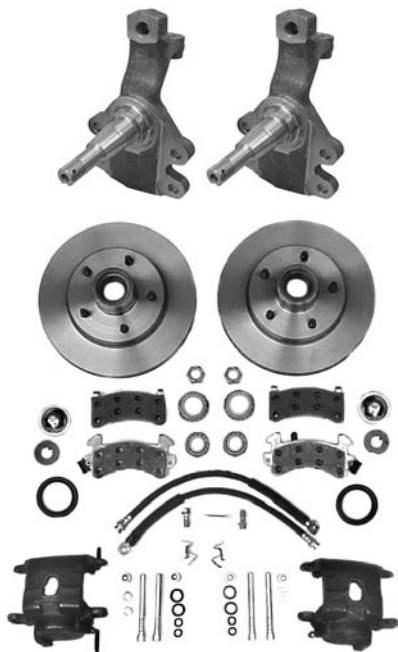

2 INCH DROP SPINDLES WITH DISC BRAKE COMPONENT KIT

Econo-Drop.

Includes: 2-inch drop spindles, calipers, pads, rotors, bearings, seals, hoses, hose bolts, grease caps and hardware.

- 67-12223+ 67-69 ..... $ 550.00 kit
- 70-12223+ 70-78 ..... $ 630.00 kit
- 79-12223+ 79-81 ..... $ 630.00 kit

• CAR SHOP • BEST QUALITY! •
• BEST PRICE! •