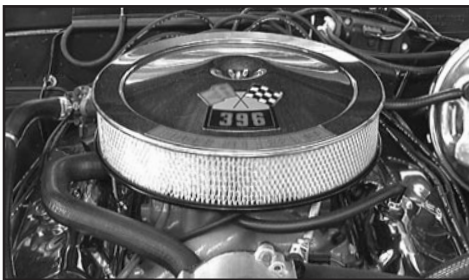

Original GM style reproduction with correct top and deep recessed base, includes 3 inch paper filter. 5 1/8" neck.
67-15802 67-69 4BBL . . . $ 119.00 ea.
With original big block service instruction decal.
67-15800 67-69 BB, 4 BBL . . . $ 145.00 ea.
70-15801 70 BB, 4 BBL . . . $ 189.00 ea.