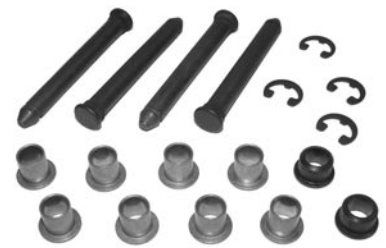

DOOR HINGE PIN & BUSHING KITS

67-05526 67-69 does 4 hinges\$ 19.00 kit

70-05527 70-81 does 2 hinges\$ 7.00 kit

DOOR HINGE PIN BUSHINGS

67-05528 67-81 Small smooth bushing . . \$ 1.00 ea.

69-05529 69-81 Large ribbed bushing . . \$ 1.00 ea.