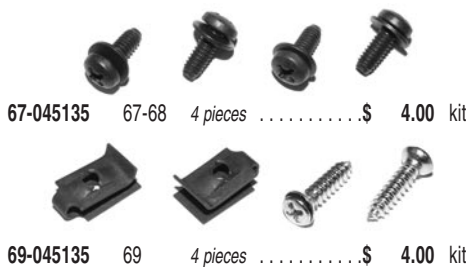

STEERING COLUMN COVER TO DASH SCREW KIT

67-045135 67-68 4 pieces . . . . . $ 4.00 kit

69-045135 69 4 pieces . . . . . $ 4.00 kit

LOWER STEERING COLUMN COVER PANEL

67-04512 67-68 . . . . . $ 32.00 pr.

69-04513 69 . . . . . $ 24.00 ea.

70-04514 70-78 . . . . . $ 159.00 ea.

RADIO DASH BEZEL

This is the face plate that fits around the radio. fits original radios only.
67-04515 67-68 . . . . . $ 48.00 ea.

ASH TRAY LIGHT KITS

Excellent reproduction of the rare factory option fiber-optic ash tray light RPO U28. Easily installed comes with instruction sheet.
67-04519 67 . . . . . $ 19.00 kit