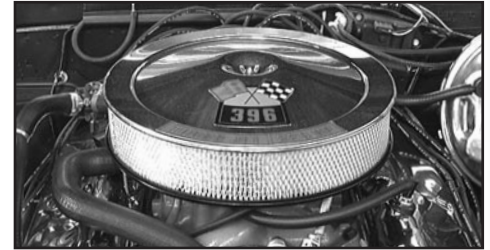

CHROME AIR CLEANER LID

This is the optional chrome lid only. 14"

67-15909 67-69 Open element & Cowl .....$ 49.00 ea.
69