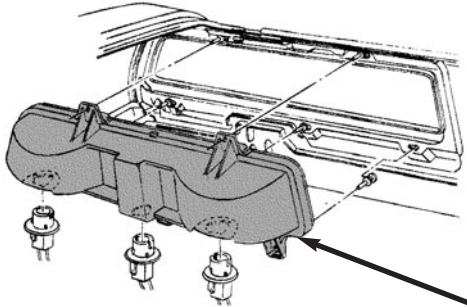

- 69-06816 69 LH, exc. R/S .....$ 62.00 ea.
  69-06817 69 RH, exc. R/S .....$ 62.00 ea.
  69-06818 69 LH, R/S .....$ 62.00 ea.
  69-06819 69 RH, R/S .....$ 62.00 ea.