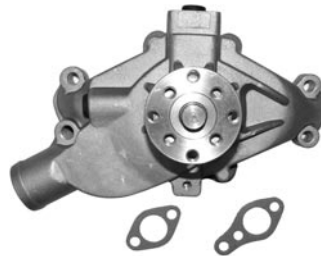

Edelbrock Victor series performance water pumps.
69-168063 69-76 S/B, polished . . . $ 399.00 ea.
69-168064 69-76 B/B, polished . . . $ 479.00 ea.