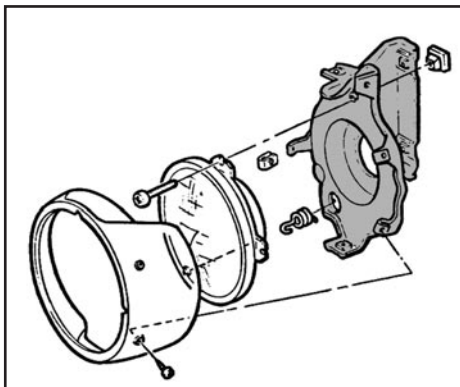

CHEVROLET CAMARO PARTS

Car Shop Inc. 739 North Batavia Orange, California 92868

HEADLIGHT ADJUSTERS

	67-07701	67-68	Adjuster nut	$ .50	ea.
	69-07702	69-81	Adjuster nut	$ .50	ea.

	67-07703	67-68	Adjuster screw 1"	$ .50	ea.
	69-07704	69-81	Adjuster screw 1 1/2"	$ .50	ea.

	67-07705	67-69	Adjuster spring	$ 2.50	ea.
	70-07706	70-73	Adjuster spring	$ 2.50	ea.

	74-07707	74-81	Adjuster spring	$ 4.00	pr.

HEADLIGHT ADJUSTER KIT

	67-07660	67-68^E	10 pieces	$ 12.00	kit

	68-07661	68-69	10 pieces	$ 12.00	kit
	70-07662	70-73	10 pieces	$ 12.00	kit
	78-07662	78-81	10 pieces	$ 9.00	kit

HEADLIGHT BEZEL NUT SET

	67-07708	67-68	8 pcs	$ 7.00	set

HEADLIGHT BEZEL SCREWS

	67-07709	67-68	8 pcs, black	$ 2.00	set
	69-07710	69-81	8 pcs, chrome	$ 2.00	set
	78-07711	78-81	8 pcs, black	$ 2.00	set

HEADLIGHT BEZEL FASTENER KIT

	67-07730	67-68	12 pcs, exc. R/S	$ 7.00	set

	67-07731	67-68	16 pcs, R/S	$ 8.00	set

	69-07732	69	12 pcs, exc. R/S	$ 5.00	set

	70-07732	70-73	12 pieces	$ 7.00	kit

HEADLIGHT BEZELS

	67-07712	67	LH, exc. R/S	$ 42.00	ea.
	67-07713	67	RH, exc. R/S	$ 42.00	ea.
	67-077131	67	LH & RH, exc. R/S	$ 79.00	pr.

Showroom hours:
TUESDAY - FRIDAY: 8:30AM to 4:00PM
SATURDAY: 7:00AM to 2:00PM
(Showroom closed Sunday & Monday)

Phone order desk hours:
MONDAY - FRIDAY: 8:30AM to 4:30PM