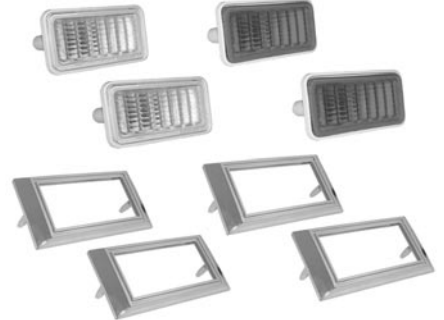

SIDE MARKER LIGHT KITS

Kit includes 4 lenses and 4 bezels.

68-06612 68 8 pcs. ....$ 65.00 kit