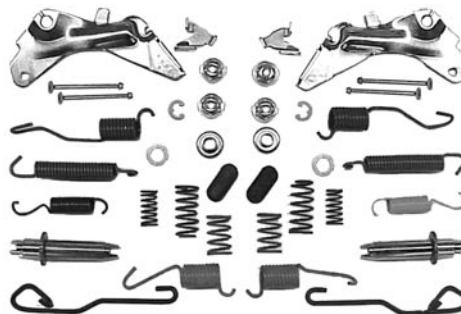

COMPLETE BRAKE HARDWARE KIT

With drum brakes.

67-11918 67-70 Front .....$ 38.00 kit

67-11919 67-76 Rear .....$ 38.00 kit

FRONT BRAKE HOSES

Two per car

67-12001 67 Drum .....$ 21.00 ea.

67-12002 67-69 4-piston disc .....$ 18.00 ea.

68-12003 68-69 Drum .....$ 21.00 ea.

69-12004 69 Disc .....$ 16.00 ea.

70-12005 70-73 Disc .....$ 21.00 ea.

74-12006 74-76 Disc .....$ 18.00 ea.

77-12007 77-78 Disc .....$ 17.00 ea.

79-12008 79-81 Disc .....$ 20.00 ea.

REAR BRAKE HOSE

67-12009 67 .....$ 15.00 ea.

68-12010 68 .....$ 22.00 ea.

69-12011 69-73 .....$ 18.00 ea.

74-12012 74-75 .....$ 18.00 ea.

76-12013 76-81 .....$ 18.00 ea.

BRAKE LINE JUNCTION BLOCKS

67-120135 67-68 rear .....$ 17.00 ea.

BRAKE HOSE RETAINER CLIP

67-12014 67-81 .....$ 1.00 ea.