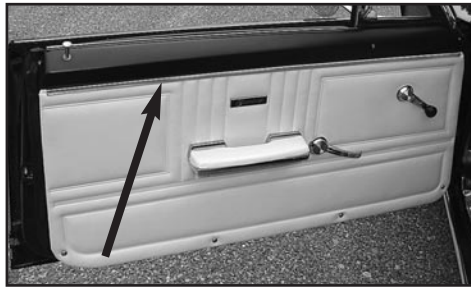

UPPER DOOR PANEL RETAINER MOLDINGS