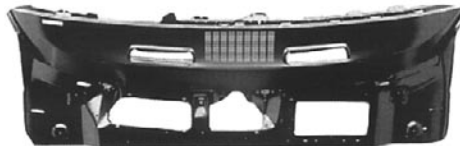

Complete upper cowl rust repair panel includes dash top panel.

70-12915⁺	70-81	.....$ 159.00 ea.