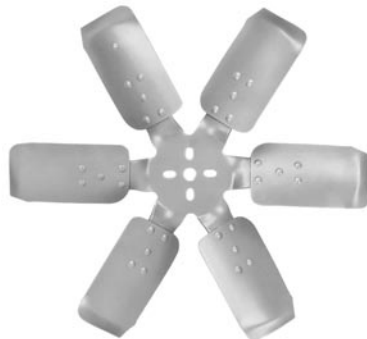

Non-clutch type, (replacement)
67-15207 67-81 6-blade, 17", silver . . . $ 59.00 ea.
67-15208 67-81 6-blade, 18", silver . . . $ 64.00 ea.