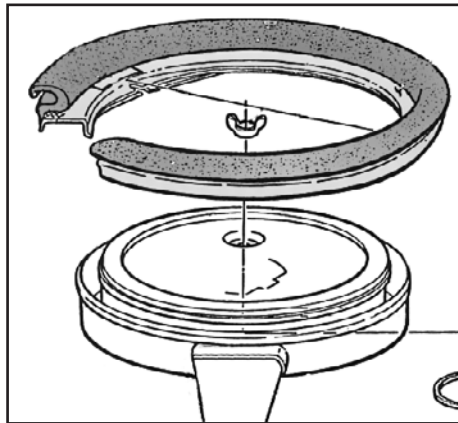

COWL INDUCTION FLANGE TO HOOD SEAL

- 69-16004 69 . . . . . $ 29.00 ea.

COWL INDUCTION AIR INLET FRAME

This is the metal frame that fits directly under the hood door.

- 69-16005 69 Frame . . . . . $ 28.00 ea.

FRAME-TO-HOOD SEAL

- 69-16007 69 . . . . . $ 7.50 ea.

- 69-16008 69 frame to hood screws . . $ 3.50 kit

AIR INLET FRAME FLAP

This is the plastic flapper that fits into the metal air inlet frame, flap opens and closes when gas pedal is pressed.

- 69-16009 69 . . . . . $ 12.00 ea.

FLAPPER-TO-FRAME RETAINERS

Includes 3 retainers for mounting flapper to the air inlet frame.

- 69-16010 69 . . . . . $ 4.00 set

COWL HOOD FLAPPER DELETE PLATE

Now you can cover the ugly flapper hole in the back of the cowl induction hood if not using the factory cowl induction system, with Bow-Tie.

- 67-160102 69 black plastic . . . . . $ 25.00 ea.
- 67-160103 69 aluminum . . . . . $ 40.00 ea.

Steel, without Bow-Tie.

- 67-160104 69 steel . . . . . $ 29.00 ea.