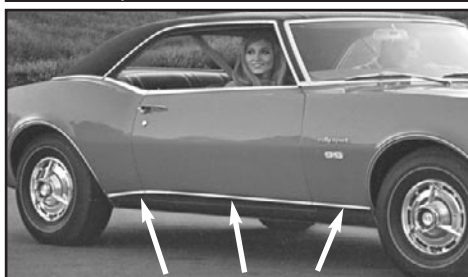

R/S ROCKER PANEL MOLDINGS

Kit includes all 6 of the R/S side moldings.

- 68-08432 68 LH, fender .....$ 22.00 ea.
- 68-08433 68 RH, fender .....$ 22.00 ea.
- 68-08434 68 LH, door .....$ 47.00 ea.
- 68-08435 68 RH, door .....$ 47.00 ea.
- 68-08436 68 LH, quarter .....$ 22.00 ea.
- 68-08437 68 RH, quarter .....$ 22.00 ea.