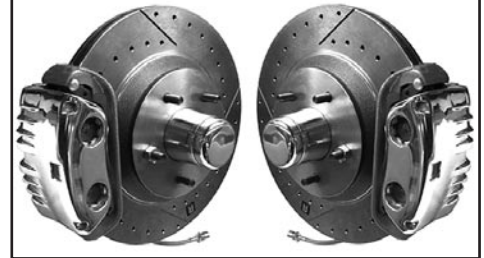

13" FRONT DISC BRAKE CONVERSION KITS

13" dual piston front disc brake kit, stock height

Includes: 13" cross drilled and gas slotted rotors, dual 38mm piston aluminum calipers, stock height spindles, high performance brake pads, bearings, seals, steel hubs, rubber brake hoses, grease caps, spindle nuts, mounting brackets and all necessary hardware.
Must use 17" rims or larger.

67-124071⁺ 67-69 stock height .....$1199.00 kit