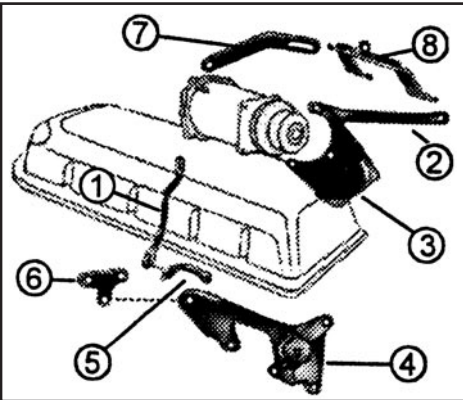

BIG BLOCK A/C BRACKETS

67-14507 67-68 Front compressor brace, B/B, #2 ..... $ 23.00 ea.

67-14508 67-68 Rear compressor brace, B/B, #7 ..... $ 23.00 ea.