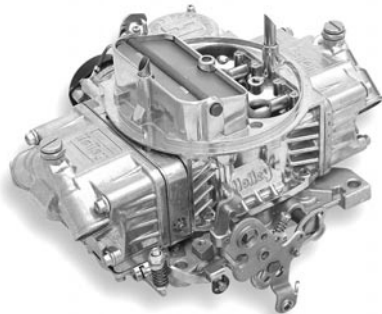

HOLLEY 750 CFM 4-BBL

Model 4160, dual feed, vacuum secondaries with manual choke. Bright silver finish!

67-16113 67-81 750 CFM .....$ 459.00 ea.