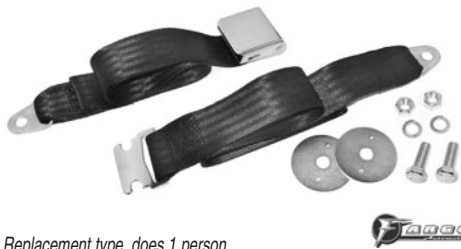

CHEVROLET CAMARO PARTS

Car Shop Inc. 739 North Batavia Orange, California 92868

UNIVERSAL FLIP BUCKLE SEAT BELTS

Replacement type, does 1 person.

74 inches long fully extended. Includes hardware

67-02503 67-81 black\$ 25.00 kit