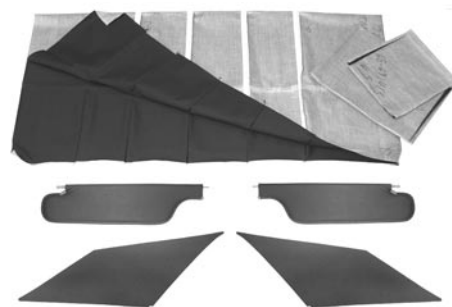

HEADLINER, SAIL PANEL & SUNVISOR KIT

Kits include: Headliner, upholstered sail panels & sunvisors.

Reproduced from the original factory patterns and are available in all of the correct factory colors and grains.

67 (Impala leatherette vinyl)

67-02860	67	black	$ 259.00 kit
67-02861	67	gold	$ 259.00 kit
67-02862	67	light blue	$ 259.00 kit
67-02863	67	bright blue	$ 259.00 kit
67-02864	67	red	$ 259.00 kit
67-02865	67	turquoise	$ 259.00 kit

68-69 (Bedford rib vinyl)

68-02870	68	black	$ 259.00 kit
68-02871	68	red	$ 259.00 kit
68-02866	68	medium blue	$ 259.00 kit
68-02867	68	turquoise	$ 259.00 kit
68-02868	68	parchment	$ 259.00 kit
68-02869	68	ivy gold	$ 259.00 kit
69-02870	69	black	$ 259.00 kit
69-02871	69	red	$ 259.00 kit
69-02872	69	white	$ 259.00 kit
69-02873	69	dark blue	$ 259.00 kit
69-02874	69	dark green	$ 259.00 kit