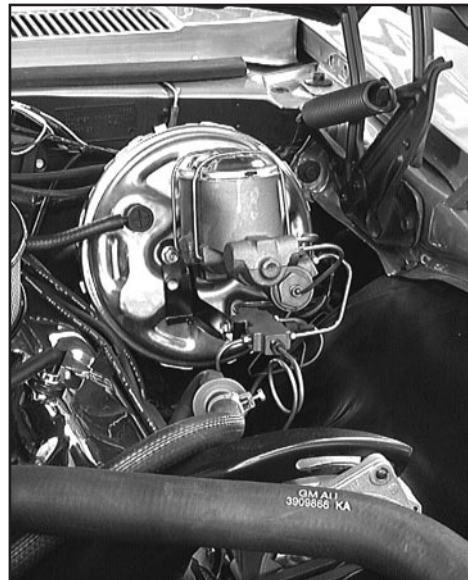

CHEVROLET CAMARO PARTS

Car Shop Inc. 739 North Batavia Orange, California 92868

POWER BRAKE BOOSTER DUST BOOT

67-12313 67-72 White plastic .....$ 11.00 ea.

BRAKE BOOSTER TO FIREWALL NUT KIT

67-123131 67-69 8 pieces .....$ 4.00 kit

BRAKE BOOSTER HOSE AND VALVE KIT

67-12314 67-72 S/B .....$ 20.00 kit
67-12315 67-72 B/B .....$ 18.00 kit

POWER BOOSTER HOSE BRACKET

67-12316 67-72 Z/28 .....$ 15.00 ea.

POWER BRAKE BOOSTER CHECK VALVE

67-12317 67-81 Original color, with seal . $ 15.00 ea.

67-123171 67-81 Chrome, without seal . . $ 8.00 ea.

MASTER CYLINDER PUSH ROD

67-12318 67-70 Long, power brakes . . . $ 5.00 ea.
71-12319 71-80 Short, non-power brakes $ 5.00 ea.

FRONT DISC BRAKE CONVERSION KITS

Single piston front disc brake kit

Includes: Calipers, Caliper mounting brackets, Rotors, Backing Plates, Brake Pads, Spindles, Wheel Bearings, Seals, Grease Caps & Hoses.
67-12401⁺ 67-69 LH & RH .....$ 515.00 pr.

Power single piston front disc brake kit

Includes: Calipers, Master Cylinder, Rotors, Cad Plated Power Booster Backing plates, Brake Pads, Spindles, Wheel Bearings, Hoses, Attachment Hardware, Proportioning Valve, Master Cylinder Line Kit
67-12402⁺ 67-69 .....$ 770.00 kit

13" FRONT DISC BRAKE CONVERSION KITS

13" dual piston front disc brake kit, stock height

Includes: 13" cross drilled and gas slotted rotors, dual 38mm piston aluminum calipers, stock height spindles, high performance brake pads, bearings, seals, steel hubs, rubber brake hoses, grease caps, spindle nuts, mounting brackets and all necessary hardware.
Must use 17" rims or larger.

67-124071⁺ 67-69 stock height .....$1199.00 kit

13" dual piston front disc brake kit, 2" drop