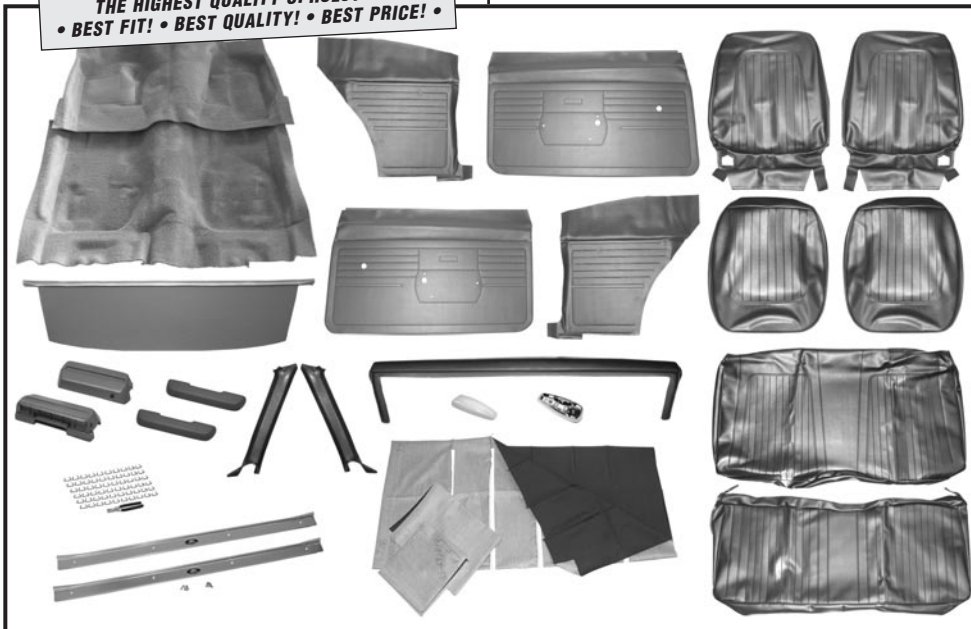

Note: Must specify standard or fold down rear seat!

For pre-assembled door & 1/4-trim panels add $ 275.00, (1968-69 only).

For pre-assembled sun-visors & sail panels add $ 109.00.

67-00628+	67 Black, standard interior	$ 1239.00	kit
67-00629+	67 Red, standard interior	$ 1239.00	kit
67-00630+	67 Light Blue, standard interior .	$ 1239.00	kit
67-00631+	67 Gold, standard interior	$ 1239.00	kit
68-00632+	68 Black, standard interior	$ 1359.00	kit
68-00633+	68 Red, standard interior	$ 1359.00	kit
68-00634+	68 Medium Blue, standard interior	$ 1359.00	kit
68-00635+	68 Ivy Gold, standard interior . .	$ 1359.00	kit
69-00636+	69 Black, without A/C	$ 1399.00	kit
69-00637+	69 Red, without A/C	$ 1399.00	kit
69-00638+	69 White (Ivory), without A/C . .	$ 1399.00	kit
69-00639+	69 Dark Blue, without A/C	$ 1399.00	kit
69-00640+	69 Dark Green, without A/C . . .	$ 1399.00	kit
69-00641+	69 Black, with A/C	$ 1399.00	kit
69-00642+	69 Red, with A/C	$ 1399.00	kit
69-00643+	69 White (Ivory), with A/C	$ 1399.00	kit
69-00644+	69 Dark Blue, with A/C	$ 1399.00	kit
69-00645+	69 Dark Green, with A/C	$ 1399.00	kit

Not eligible for volume discounts.