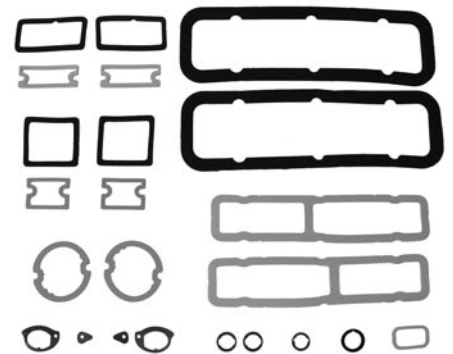

PAINT SEAL GASKET SET

New improved paint seal kits!

Reproduced from die-cut sponge rubber, correct color gaskets,
not all black like other kits on the market!

Includes seals for: tail lamp housings, tail light lenses, standard & RS
park lamp lenses, RS park light housings, door handles, door locks,
trunk lock, antenna base, license light lens, RS back up light lenses
and RS back up light housings.

67-06313 67 .....$ 39.00 kit