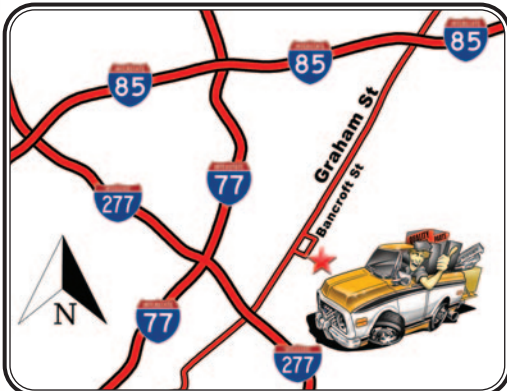

CHEVROLET PRODUCTS

New North Carolina Location April 2024!

TRUCK SHOP Charlotte N.C. Showroom is open:
TUESDAY-FRIDAY 8:30 to 4:30
SATURDAY 8:30 to 2:30
SUNDAY & MONDAY Closed

Follow us on...  

Truck Shop Inc. 1900 Bancroft Street Charlotte, NC 28206
Showroom 1-704-979-6490 • Fax Order 1-704-979-5157