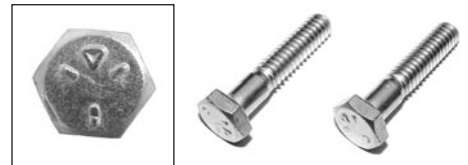

OIL FILTER BYPASS VALVE BOLT KIT

1. Original "Delta" headmark, 1/4-20 x 1 1/4", grade 5.
- 67-17614 67 .....$ 6.00 pr.

- 68-17614 68-81 .....$ 5.00 ea.