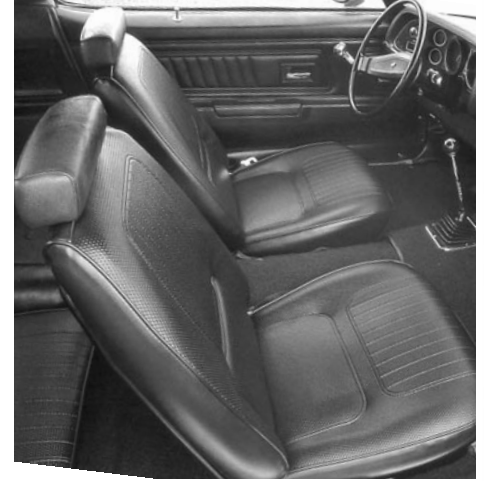

SEAT UPHOLSTERY 1970 STANDARD

Colors available: Black, Bright Blue, Sandalwood, Dark Metallic Green and Saddle.

Specify color

- 70-01134 Buckets & rear set . . . . . $ 699.00 set
- 70-01135 Front buckets . . . . . $ 409.00 pr.
- 70-011351 Rear seat . . . . . $ 299.00 ea.