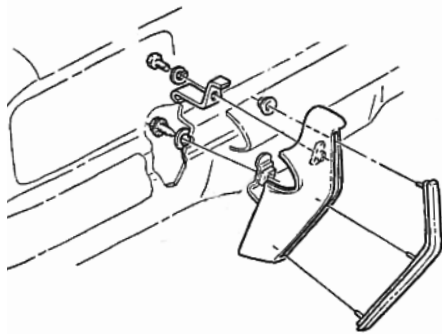

67-08718 67-68 Tall with insert . . . . $ 54.00 ea.

69-08719 69 Tall with inserts reproduction . . . . $ 45.00 ea.