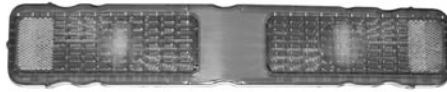

- 68-06903 68 LH or RH, exc. R/S\$ 15.00 ea.

- 68-06904 68 LH or RH, R/S\$ 18.00 ea.

- 69-06905 69 LH, exc. R/S, import\$ 59.00 ea.

Made from original GM tooling!

- 69-069051 69 LH, exc. R/S, US\$ 69.00 ea.