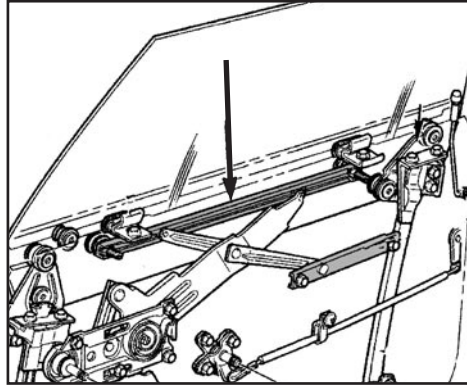

HORIZONTAL WINDOW TRACK

Door glass upper sash channel

67-05325	67	LH or RH, upper	$ 22.00 ea.
68-05325	68-69	LH or RH, upper	$ 15.00 ea.

Door glass inner sash channel

67-053251	67	LH or RH, inner	$ 22.00 ea.
68-053251	68-69	LH or RH, inner	$ 16.00 ea.

Rear of door glass track upper plate

68-053261	68-69	1 per door	$ 7.00 ea.