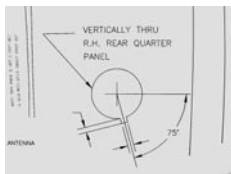

ANTENNA TEMPLATES

67-09317	67-69	rear	.....	$ 10.00	ea.
67-09318	67-68	front	.....	$ 10.00	ea.
69-09319	69	front	.....	$ 10.00	ea.

ANTI-DIESEL SOLENOID WIRE

Commonly known as the idle stop solenoid, this wire provides power to the solenoid.

70-09410	70	Anti-diesel solenoid wire	.....	$ 16.00	ea.