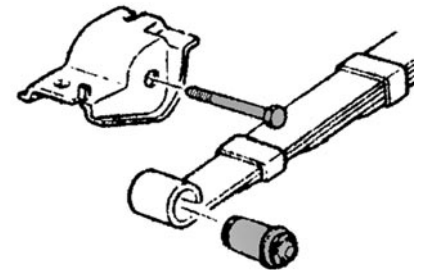

LEAF SPRING FRONT EYE BUSHING

- 67-11401 67-81 . . . . . $ 25.00 ea.