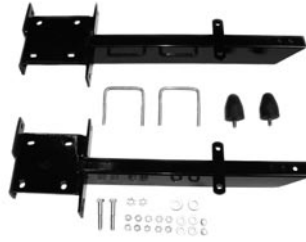

TRACTION BAR KIT