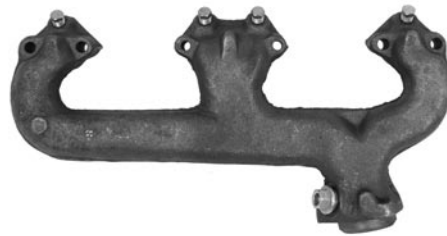

73-38526 73-75 with smog holes \$ 399.00 pr.

Small Block.

76-38523 76-80 LH \$ 90.00 ea.

76-38524 76-80 RH \$ 116.00 ea.

"So she said, "Either I go or the truck goes!" ... Hmm, I wonder what she's doing these days?"