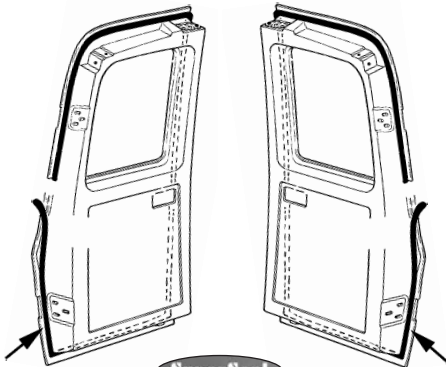

REAR CARGO DOOR WEATHERSTRIP

Manufactured By
COUNTERPART

Suburban rear cargo door weatherstrip.

73-35690 80-91 LH .....$ 17.00 ea.
73-35691 80-91 RH .....$ 17.00 ea.

Suburban rear cargo door upper auxiliary weatherstrip, fits on body.
73-356912 80-91 upper .....$ 39.00 ea.

DOOR BUMPERS

Manufactured By
COUNTERPART

73-35700 73-91 .....$ 4.00 kit

REAR SIDE BY SIDE DOOR BUMPERS

Suburban with side by side rear doors.

73-35704 73-91 4 required .....$ 6.00 ea.

GAS DOOR BUMPERS

79-35706 79-87 .....$ 3.00 ea.