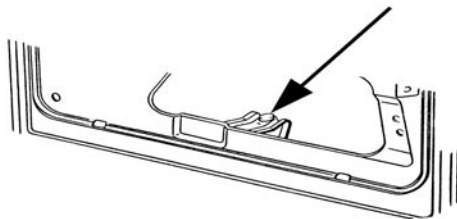

WINDOW STOP LOWER BUMPER

Mounts inside of door to prevent door glass from rolling down too far.
73-31340 73-87 replacement .....$ 2.00 pr.

WINDOW REGULATOR ROLLER

73-31308 73 .....$ 4.00 ea.
74-31309 74-87 .....$ 6.00 ea.