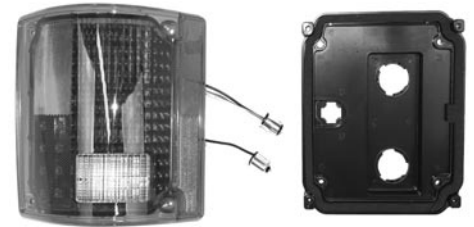

L.E.D. TAIL LIGHT ASSEMBLY

Fits Fleetside, Blazer/Jimmy, Suburban, Crew Cab or Dually.

73-40256	73-87	LED lens, standard LH, sequential	.....$	92.00	ea.
73-40257	73-87	LED lens, standard RH, sequential	.....$	92.00	ea.