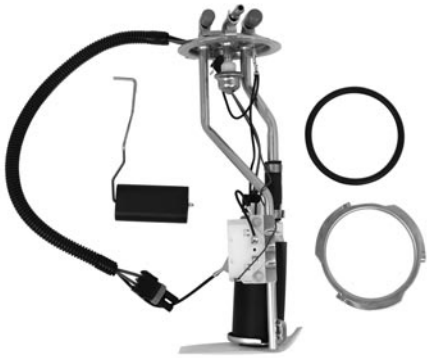

CHEVROLET & GMC TRUCK PARTS

Truck Shop Inc. 739 North Batavia Orange, California 92868

GAS TANK SENDING UNIT