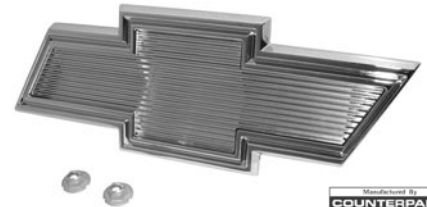

81-30886 81-87 6.2 Litre Diesel\$ 79.00 ea.

GRILL EMBLEM INSERT

73-30850 73-74 Bow Tie, chrome/yellow
metal insert\$ 29.00 ea.

CHEVROLET GRILL EMBLEMS

Manufactured By
COUNTERPART

75-30850 75-79 Bow Tie, chrome/yellow . \$ 62.00 ea.