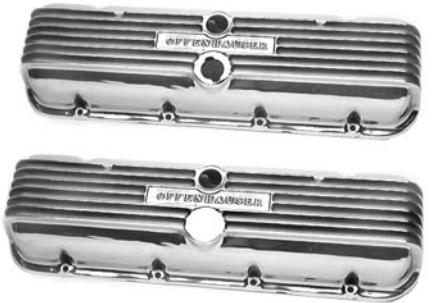

Offenhauser finned aluminum, polished, tall style.

73-37536 73-87 BB .....$ 689.00 pr.

VALVE COVER EMBLEM

For RH 1969-74 LF-1 Aluminum Valve Cover.

73-37520 73-87 RH, GM .....$ 12.00 ea.
73-37521 73-87 RH, reproduction .....$ 12.00 ea.

VALVE COVER BOLT SET

Original style valve cover bolts for 1969-74 LF-1 aluminum valve covers.

Longer bolts to accommodate thicker aluminum valve covers.

Will fit most SB aluminum valve covers.

73-37550 73-87 SB, 8-pcs. ....$ 12.00 set

+ The following items require additional shipping and handling.

Fax Order 1-714-771-0407 • Toll Free 1-800-243-8947 • www.TruckandCarShop.com • 2023 Catalog