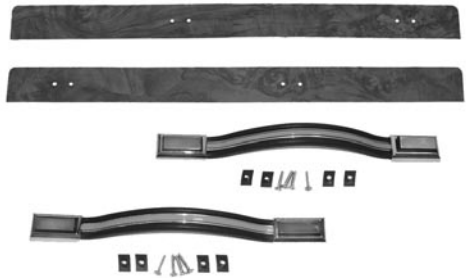

Woodgrain

For use with our replacement style door panels.

81-31751 81-87 rear .....$ 45.00 set