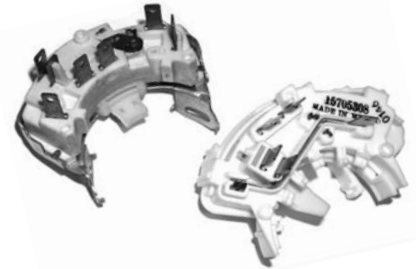

NEUTRAL SAFETY SWITCH

73-35400	73	auto	$ 31.00 ea.
74-35400	74-80	with TH trans.	$ 21.00 ea.
81-35401	81-87	auto	$ 21.00 ea.