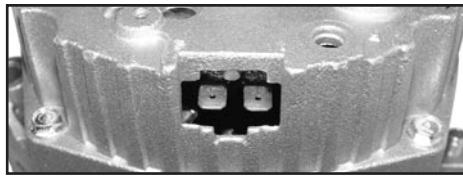

ALTERNATORS