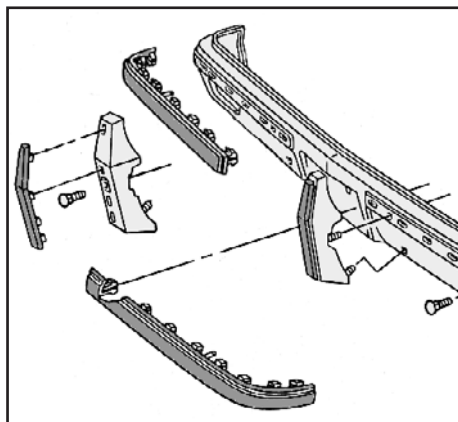

CHEVROLET & GMC TRUCK PARTS

Truck Shop Inc. 739 North Batavia Orange, California 92868

REAR ROLL PANS

- 73-30780+ 73-87 fleetside .....$ 115.00 ea.
- 73-30781+ 73-87 stepside without lights .....$ 129.00 ea.
- 73-30782+ 73-87 stepside with lights .....$ 139.00 ea.

BUMPER BOLTS

1. Chrome high dome style, with washer, lock washer & nut. 7/16" x 1 1/2".
- 73-30610 73-87 chrome .....$ 3.50 ea.

1. Polished stainless steel capped, low dome, with washer, lock washer & nut. 7/16" x 1 1/2".
- 73-306101 73-87 polished stainless .....$ 3.00 ea.

1. Stainless steel capped, low dome, 7/16" x 1 1/2".
- 73-30612 73-87 stainless .....$ 1.50 ea.

- 73-30613 73-87 nut, 7/16" .....$ .30 ea.
- 73-30614 73-87 flat washer .....$ .30 ea.
- 73-30615 73-87 lock washer .....$ .30 ea.

BUMPER BRACKET HARDWARE

Universal, Zinc plated Grade 5 bolts.

- 73-30630 1/2-13 x 1" .....$ 1.00 ea.
- 73-30631 1/2-13 x 1 1/2" .....$ 1.00 ea.
- 73-30632 1/2-13 x 1 3/4" .....$ 1.00 ea.
- 73-30633 1/2-13 x 2" .....$ 1.00 ea.
- 73-30634 1/2-13 x 2 1/2" .....$ 1.00 ea.

Zinc plated washer.

- 73-30635 1/2" I.D. - 1" O.D. .....$ .50 ea.
- 73-30636 1/2" I.D. - 1 1/4" O.D. .....$ .50 ea.
- 73-30637 9/16" I.D. - 1" O.D. .....$ .50 ea.

Zinc plated lock washer.

- 73-30638 1/2" I.D. .....$ .25 ea.
2. Zinc plated nut.
- 73-30639 1/2-13 .....$ .50 ea.

O.E. FINISH BUMPER BRACKET BOLTS

1. 1/2-13 x 1 1/4, 3/4 hex, M headmark, phosphate gray/black finish.
- 73-30620 73-87 4 pieces .....$ 8.00 set

1. 1/2-13 x 1 1/2, 3/4 hex, M headmark, phosphate gray/black finish.
- 73-30621 73-87 4 pieces .....$ 8.00 set

FRONT BUMPER GUARDS

Includes; guards, impact strips & hardware.

- 73-30641 73-80 .....$ 264.00 set
- 81-30641 81-87 .....$ 264.00 set

FRONT BUMPER GUARD IMPACT STRIP

- 73-30650 73-87 impact strip .....$ 59.00 pr.

FRONT BUMPER BRACKETS