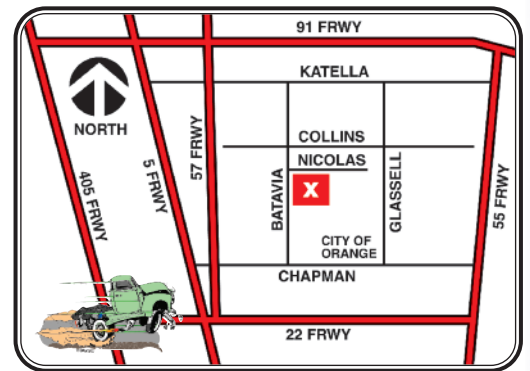

Truck and Car Shop Inc. 739 North Batavia Orange, CA 92868
Fax Order 1-714-771-0407 • Toll Free 1-800-243-8947 • www.TruckandCarShop.com