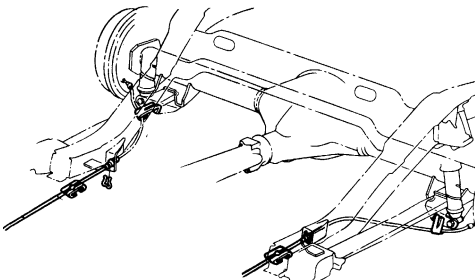

REAR BRAKE CABLE

73-39660	73-83	1/2 ton	.....$	18.00 ea.

PARK BRAKE SHOE LEVER SPRING

73-39540	73-78	.....$	3.00 pr.

PARK BRAKE SHOE LEVER

73-39537	73-87	LH	.....$	30.00 ea.
73-39538	73-87	RH	.....$	30.00 ea.

PARKING BRAKE SHOE LEVER PINS

73-39539	73-87	.....$	9.00 kit