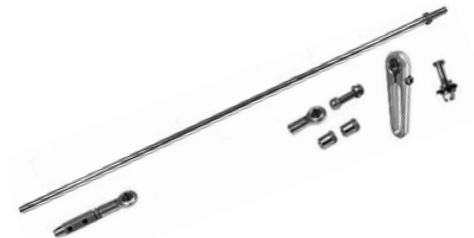

COLUMN GEAR SHIFTER COLLAR

84-35320 84-87 Auto with tilt \$ 30.00 ea.

COLUMN SHIFT CONVERSION LINKAGE KIT

For use when converting to column shift 3 or 4 speed automatics.
Universal applications.
73-35351 73-87 Long, 17" - 23 1/2" . . . \$ 59.00 kit
73-35352 73-87 Short, 10 1/2" - 17" . . . \$ 59.00 kit