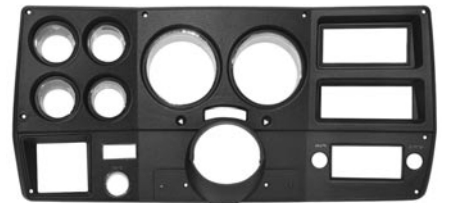

Manufactured By COUNTERPART

73-34455 73-87\$ 1.50 ea.

DASH INSTRUMENT BEZELS

Manufactured By COUNTERPART

73-34402 73-74 black & chrome with A/C\$ 159.00 ea.

Manufactured By COUNTERPART

73-34403 73-74 black & chrome without A/C\$ 159.00 ea.