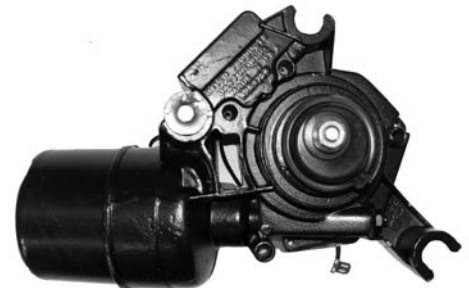

WINDSHIELD WIPER MOTOR

73-35120 73-77 .....$ CALL ea.
78-35121 78-91 .....$ 189.00 ea.