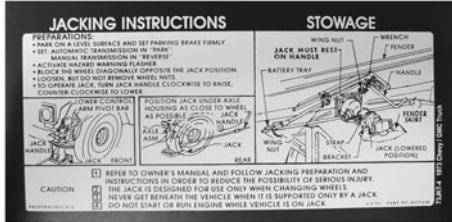

CHEVROLET & GMC TRUCK PARTS

Truck Shop Inc. 739 North Batavia Orange, California 92868

DECALS & LABELS

Jack Instruction Decal

73-40591	73	Truck	$ 5.00 ea.
74-40592	74-77	Truck	$ 5.00 ea.
76-40593	76-77	Truck	$ 5.00 ea.
77-40594	77-78	Truck & Suburban, 4 x 4	$ 5.00 ea.
78-40595	78-79	Truck	$ 5.00 ea.
85-40596	85-86	all	$ 5.00 ea.