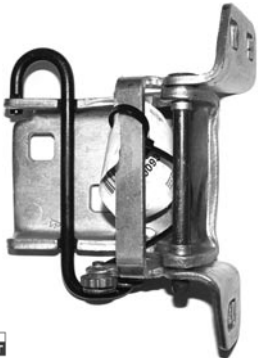

DOOR HINGES

Manufactured By
COUNTERPART

Fits 73-87 Pickup & 73-91 Blazer/Jimmy, Suburban, Crew Cab or Dually.

Front door

73-31450 73-91 LH, upper .....$ 28.00 ea.
73-31451 73-91 RH, upper .....$ 28.00 ea.