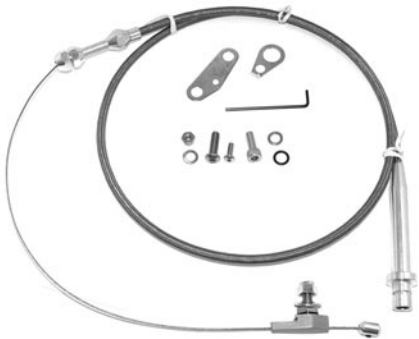

KICKDOWN CABLE KITS

73-35337	73-76	TH350	$ 42.00 ea.
73-35338	73-76	TH700R4	$ 42.00 ea.

TH400 KICKDOWN SWITCH

73-35340	73-75		$ 39.00 ea.