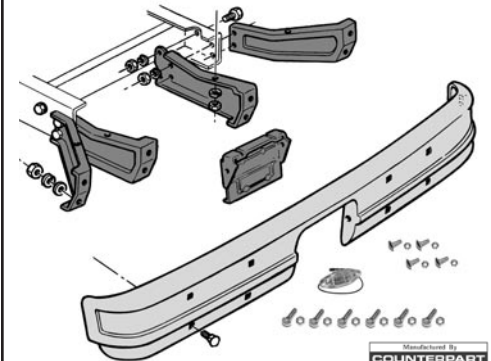

REAR BUMPER & BRACKET KIT

Manufactured By
COUNTERPART

Includes: 1 chrome rear bumper, 2 outer bumper brackets, 2 inner bumper brackets, 8 chrome bumper bolts, 1 license plate panel, 4 license plate panel bolts, 1 license plate light, with hardware.

73-30580⁺ 73-80 fleetside .....$ 439.00 kit

REAR CHROME BUMPERS

Manufactured By
COUNTERPART

73-30560⁺ 73-87 chrome, stepside .....$ 239.00 ea.

Manufactured By
COUNTERPART

73-30562⁺ 73-80 chrome, fleetside, Suburban or Blazer ...$ 225.00 ea.

Manufactured By
COUNTERPART

81-30564⁺ 81-87 chrome, fleetside, Suburban, Blazer Crew Cab w/o impact strip holes ..$ 259.00 ea.

Manufactured By
COUNTERPART

81-30566⁺ 81-87 chrome, fleetside, Suburban, Blazer Crew Cab w/ impact strip holes ...$ 259.00 ea.

⁺ The following items require additional shipping and handling.

Fax Order 1-714-771-0407 • Toll Free 1-800-243-8947 • www.TruckandCarShop.com • 2023 Catalog