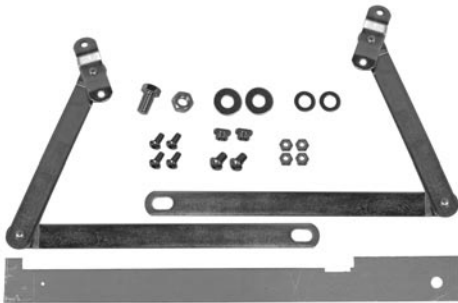

TAILGATE LINK CONVERSION KIT

Fits 1973-87 stepside tailgates, replaces tailgate chains with hidden links, for a cleaner look. Instructions included.

*Use with Stealth Tailgate Latches.

73-40053 73-87 zinc plated .....$ 119.00 kit
73-40054 73-87 stainless steel .....$ 225.00 kit