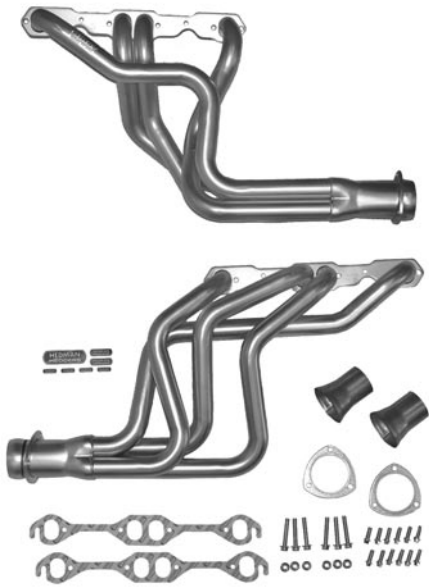

CHEVROLET & GMC TRUCK PARTS

Truck Shop Inc. 739 North Batavia Orange, California 92868

HEDMAN ELITE HEDDERS

All Elite headers are made from ultra heavy 14 gauge aluminized tubing and 3/8" flanges, then a thermal coating is added to resist intense heat and the adverse elements.

Not for use on emission controlled vehicles.

Includes gaskets and bolts. **Made in U.S.A.**

73-38504⁺ 73-87 SB, silver coated, 1 5/8" $ 825.00 pr.

73-38505⁺ 73-87 BB, silver coated, 1 3/4" $ 825.00 pr.