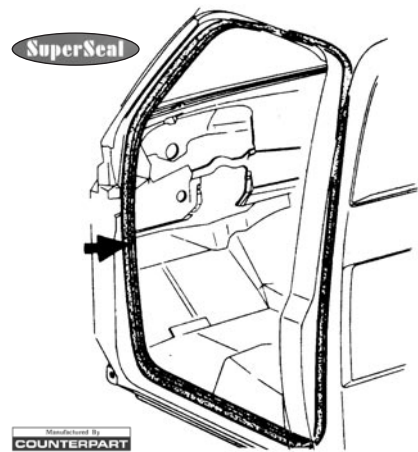

CAB WEATHERSTRIP

Fits 73-87 Pickup, 76-91 Blazer or 73-91 Suburban.

73-35640 73-87 front .....$ **41.00** pr.

Suburban or Crew Cab.

73-35641 73-91 rear .....$ **41.00** pr.