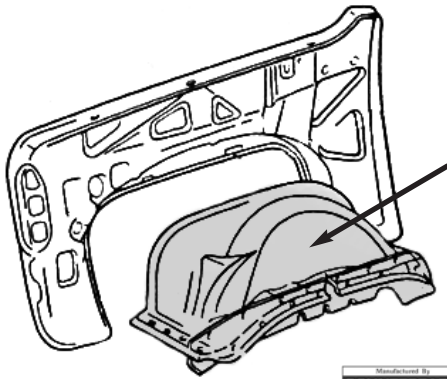

CHEVROLET & GMC TRUCK PARTS

Truck Shop Inc. 739 North Batavia Orange, California 92868

FRONT INNER FENDER WELLS

Manufactured By
COUNTERPART

73-36500⁺ 73-80 LH .....$ 52.00 ea.
73-36501⁺ 73-80 RH .....$ 52.00 ea.

Fits 81-87 Pickup & 81-91 Blazer/Jimmy, Suburban, Crew Cab or Dually.
81-36502⁺ 81-87 LH .....$ 52.00 ea.
81-36503⁺ 81-87 RH .....$ 52.00 ea.