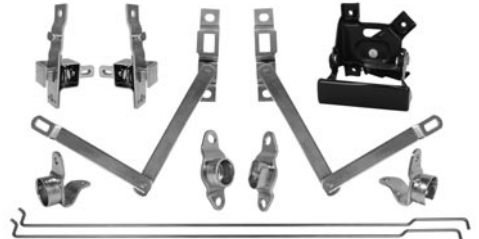

TAILGATE LATCH & SUPPORT LINK SET

Manufactured By
COUNTERPART

Includes latch handle, latch rods, latch assembly, hinge support links and trunions.

78-39995	76^{2nd}-80	.....$ 112.00	set
81-39995	81-87	.....$ 96.00	set