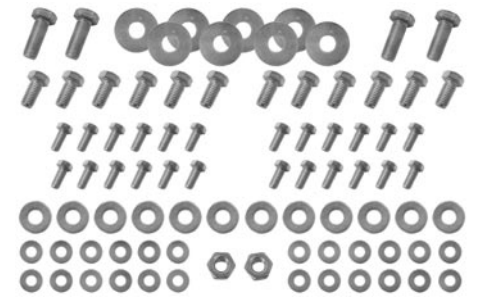

FRONT FENDER AND INNER FENDER BOLT KIT

73-36502 73-80 Stainless steel . . . . . $ 64.00 ea.
73-36503 73-80 Polished stainless steel $ 84.00 ea.
81-36505 81-87 Stainless steel . . . . . $ 64.00 ea.
81-36506 81-87 Polished stainless steel $ 84.00 ea.