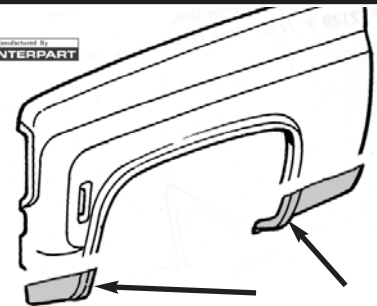

FRONT FENDER PATCH PANELS

Manufactured By
COUNTERPART

73-36490 73-80 LH, front of tire .....$ 18.00 ea.

73-36492 73-80 RH, front of tire .....$ 18.00 ea.

Manufactured By
COUNTERPART

73-36491 73-87 LH, rear of tire .....$ 17.00 ea.

73-36493 73-87 RH, rear of tire .....$ 17.00 ea.