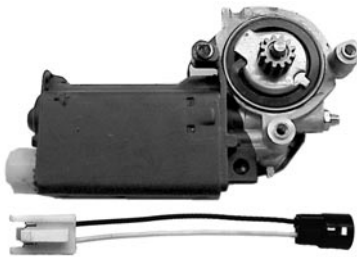

WINDOW REGULATOR MOUNTING SCREWS

One kit installs one regulator.

- 78-31316 73-91\$ 3.00 kit

POWER WINDOW CONDUIT/WIRE BOOT

- 79-31318 77-87 LH or RH\$ 17.00 ea.

POWER WINDOW MOTORS

New reproduction power window motors, not rebuilt.