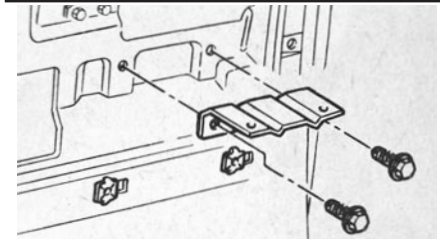

ARM REST BRACKETS

73-31842 73-76 LH or RH .....$ 10.00 ea.
77-31843 77-87 LH .....$ 16.00 ea.
77-31844 77-87 RH .....$ 16.00 ea.

ARM REST SCREW KIT

73-31840 73-76 4-pcs. ....$ 1.50 kit

+ The following items require additional shipping and handling.

Fax Order 1-714-771-0407 • Toll Free 1-800-243-8947 • www.TruckandCarShop.com • 2023 Catalog