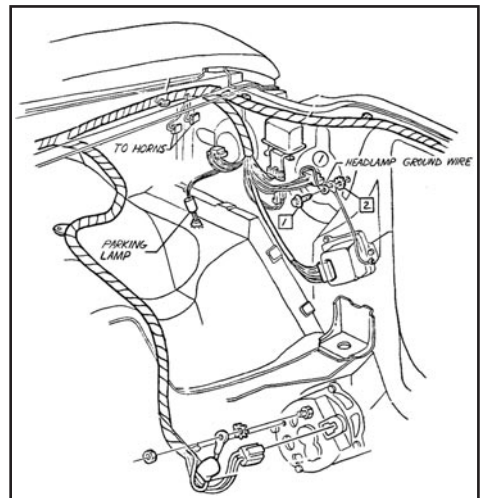

73-20700	73-74	. . . . . $ 235.00 ea.
75-20701	75-80	with round headlights . . $ 235.00 ea.
80-20702	80	with rectangular headlights . . . . . $ 235.00 ea.
81-20703	81	with single headlights . . $ 239.00 ea.
81-20704	81	with dual headlights . . . $ 239.00 ea.
82-20705	82	with single headlights . . $ 239.00 ea.
82-20706	82	with dual headlights . . . $ 239.00 ea.