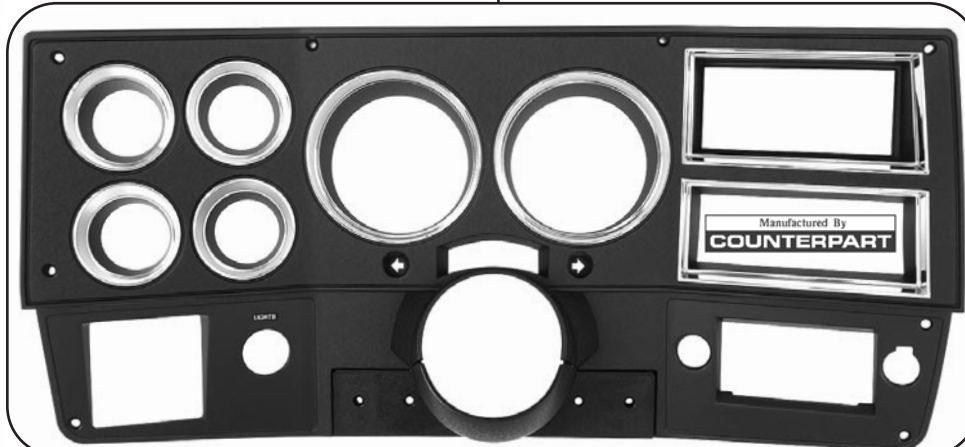

Showroom hours:

TUESDAY - FRIDAY: 8:30AM to 4:00PM

SATURDAY: 7:00AM to 2:00PM

(Showroom closed Sunday & Monday)

Phone order desk hours:

MONDAY - FRIDAY: 8:30AM to 4:30PM

ORDER TOLL FREE: 1-800-235-2470

24 HOUR FAX: 714-771-0407