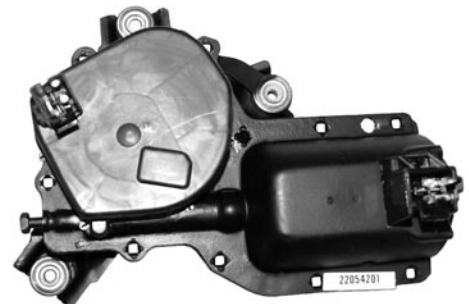

85-35122 85-91 .....$ 119.00 ea.