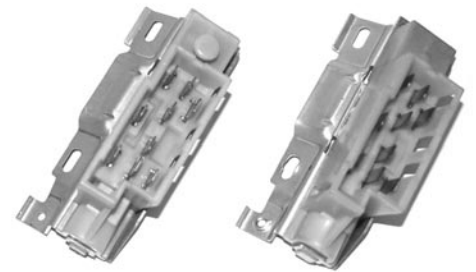

IGNITION SWITCH

78-34570 78-87 with tilt .....$ 25.00 ea.
81-34571 81-87 without tilt .....$ 28.00 ea.

IGNITION SWITCH SECTOR GEAR

73-34576 73-87 .....$ 3.00 ea.

IGNITION SWITCH SLIDE GEAR & SPRING

73-34577 73-87 .....$ 5.00 ea.

+ The following items require additional shipping and handling.

Fax Order 1-714-771-0407 • Toll Free 1-800-243-8947 • www.TruckandCarShop.com • 2023 Catalog