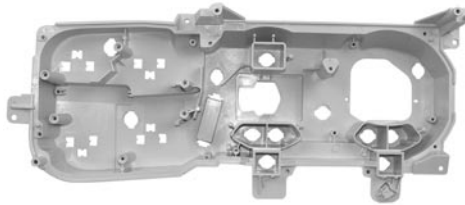

INSTRUMENT CLUSTER GAUGE HOUSING

73-34439 73-75 with gauges & w/o tach ..$ 89.00 ea.
76-34438 76-77 with gauges & w/o tach ..$ 89.00 ea.
76-34439 76-77 with gauges & tach w/o clock .....$ 89.00 ea.
78-34438 78-80 with gauges & tach ....$ 89.00 ea.
81-34438 81-87 with gauges & tach ....$ 89.00 ea.
81-34439 81-87 with gauges, w/o clock, w/o tach ....$ 89.00 ea.