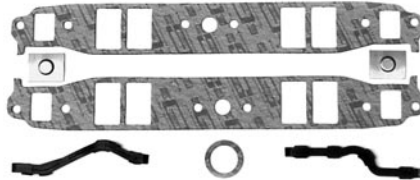

INTAKE MANIFOLD GASKET SETS

- 73-37920 SB .....$ 20.00 set
  73-37921 BB, with oval port .....$ 21.00 set
  73-37922 BB, with rectangle port .....$ 28.00 set