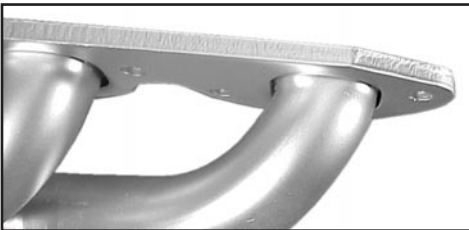

BLOCK HUGGER HEADERS