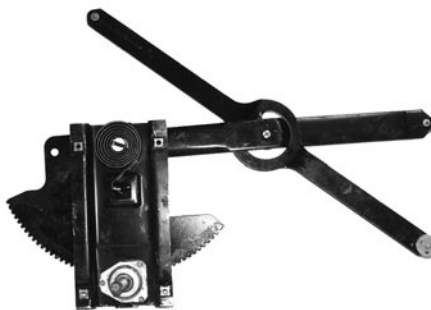

REAR DOOR WINDOW REGULATORS

Fits 82-87 Pickup & 82-91 Suburban, Crew Cab or Dually.

with manual windows

81-31300 81-87 LH, manual, GM, N.O.S. $ 179.00 ea.

Showroom hours:

TUESDAY - FRIDAY: 8:30AM to 4:00PM
SATURDAY: 7:00AM to 2:00PM

Phone order desk hours:

MONDAY - FRIDAY: 8:30AM to 4:30PM