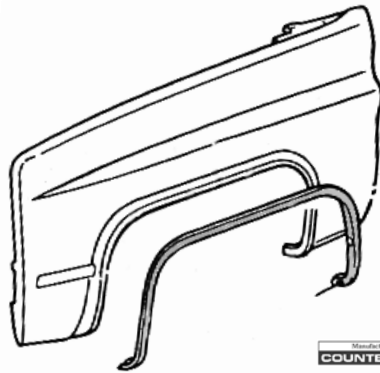

WHEEL OPENING MOLDINGS

Manufactured By
COUNTERPART

Moldings are polished aluminum with black accents.

73-36230⁺ 73-80 LH, front . . . . . $ 17.00 ea.
73-36231⁺ 73-80 RH, front . . . . . $ 17.00 ea.
81-36232⁺ 81-87 LH, front . . . . . $ 17.00 ea.
81-36233⁺ 81-87 RH, front . . . . . $ 17.00 ea.
73-36234⁺ 73-87 LH, rear . . . . . $ 17.00 ea.
73-36235⁺ 73-87 RH, rear . . . . . $ 17.00 ea.