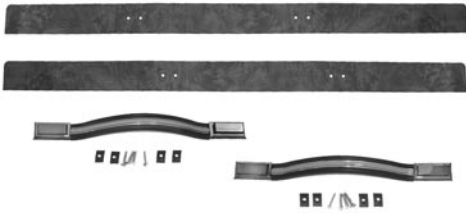

CHEVROLET & GMC TRUCK PARTS

Truck Shop Inc. 739 North Batavia Orange, California 92868

DOOR PANEL TRIM KIT-REPLACEMENT

Includes: 2 pull straps, 2 woodgrain or brushed aluminum inserts, hardware and instructions.

Will not fit original door panels.

Woodgrain

For use with our replacement style door panels.

81-31750 81-87 front .....$ 45.00 set