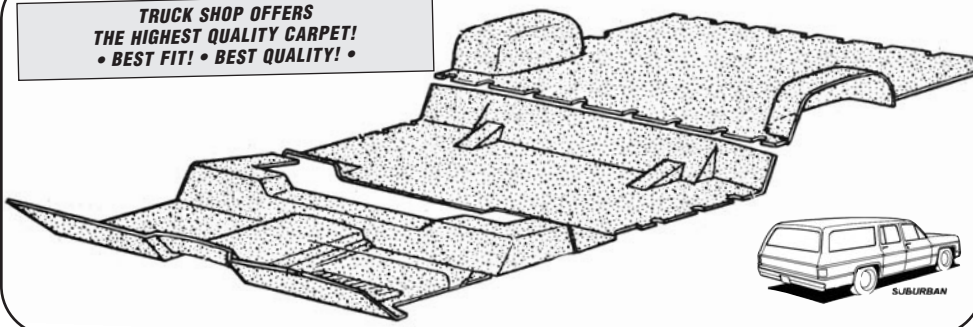

1973-74 SUBURBAN CARPET KITS

**TRUCK SHOP OFFERS
THE HIGHEST QUALITY CARPET!
• BEST FIT! • BEST QUALITY! •**

1973-74 Suburban carpet kits are molded to fit and feature 80/20 loop carpet with heel pad and jute padding.