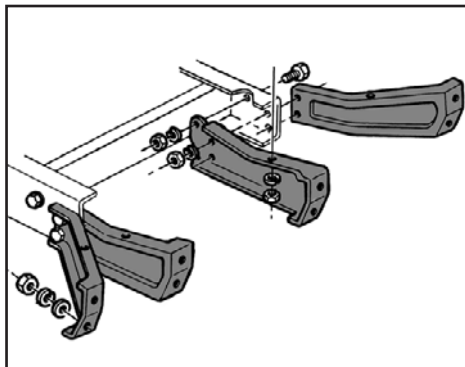

CHEVROLET & GMC TRUCK PARTS

Truck Shop Inc. 739 North Batavia Orange, California 92868

FRONT BUMPER BRACKET KITS

Manufactured By
COUNTERPART

Bracket kit, 4 brackets with hardware.

73-30680 73-80 front .....$ 89.00 kit

Manufactured By
COUNTERPART

Bracket kit, 4 brackets with hardware.

81-30680 81-87 front .....$ 89.00 kit

REAR BUMPER BRACKETS

Suburban

81-30704 81-91 LH, inner, Suburban original GM, N.O.S. ....$ 69.00 ea.

81-30705 81-91 RH, inner, Suburban original GM, N.O.S. ....$ 69.00 ea.

TRUCK SHOP NORTH CAROLINA

REAR BUMPER BRACKET KITS

Manufactured By
COUNTERPART

Stepside

Complete kit, 4 brackets with bracket to frame bolts.

73-30689 73-80 rear .....$ 145.00 kit

Manufactured By
COUNTERPART

Fleetside

Replacement for Suburban, Blazer or Jimmy.

Complete kit, 4 brackets with bracket to frame bolts.

Inners not used on Suburban, Blazer or Jimmys.

73-30690 73-80 rear .....$ 145.00 kit

Manufactured By
COUNTERPART

81-30690 81-87 rear .....$ 119.00 kit

• Truck Shop •
• Best Quality • Best Price •

REAR BUMPER GRAVEL SHIELDS

73-30735 73-87 fleetside, LH .....$ 15.00 ea.
73-30736 73-87 fleetside, RH .....$ 15.00 ea.

REAR BUMPER GRAVEL SHIELD HARDWARE KIT

Manufactured By
COUNTERPART

73-30737 73-87 .....$ 7.00 kit

REAR LICENSE PLATE & BRACKET BOLT KIT

Manufactured By
COUNTERPART

73-30771 73-87 .....$ 11.00 kit

REAR LICENSE PLATE PANEL BOLT & NUT

73-30770 73-87 panel bolts, 4 required ..$ 1.00 ea.

REAR LICENSE PLATE PANEL

Manufactured By
COUNTERPART

73-30760 73-87 black .....$ 34.00 ea.
73-307602 73-87 chrome .....$ 76.00 ea.

TRUCK SHOP
CHEVROLET PRODUCTS

+ The following items require additional shipping and handling.

Fax Order 1-714-771-0407 • Toll Free 1-800-243-8947 • www.TruckandCarShop.com • 2023 Catalog