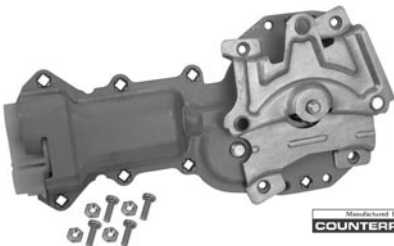

Fits 82-87 Pickup & 82-91 Blazer/Jimmy, Suburban, Crew Cab, or Dually. Front or rear.

- 82-31322 82-91 LH or RH .....$ 49.00 ea.

• Truck Shop •

• Best Quality • Best Price •