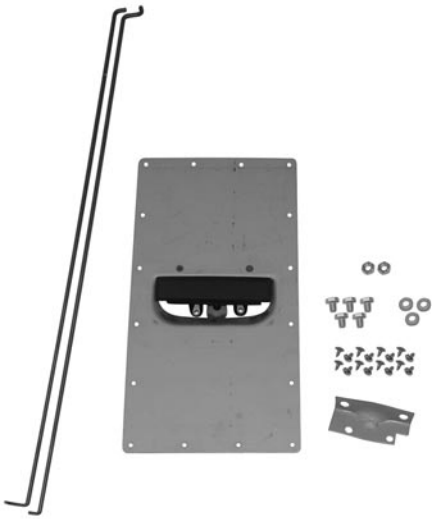

Relocates tailgate handle to the inside of the bed for a custom touch. Paint to match.

| | | | | |
|----------|-------|-----------|----------------|-----|
| 73-40015 | 73-80 | fleetside |\$ 189.00 | kit |
| 81-40016 | 81-87 | fleetside |\$ 189.00 | kit |