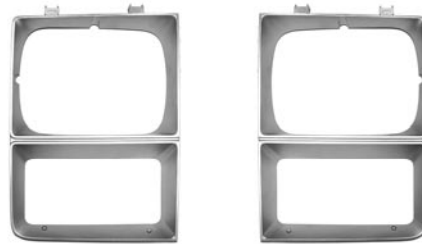

HEADLIGHT BEZELS

Manufactured By
COUNTERPART

- Fits 85-87 Pickup & 85-88 Blazer, Suburban, Crew Cab or Dually.
85-30228 85-88 LH, SHL, silver, repro . . \$ 12.00 ea.
85-30229 85-88 RH, SHL, silver, repro . . \$ 12.00 ea.