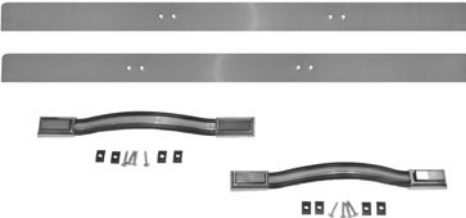

Brushed aluminum

For use with our replacement style door panels.

81-31752 81-87 front .....$ 45.00 set