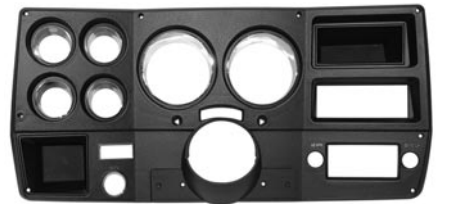

Manufactured By COUNTERPART

Complete with lower steering column cover.
Original for 1975-77, will work as replacement for 78-80.
75-34403 75-77 black & chrome without A/C .....$ 159.00 ea.

• Truck Shop •
• Best Quality • Best Price •