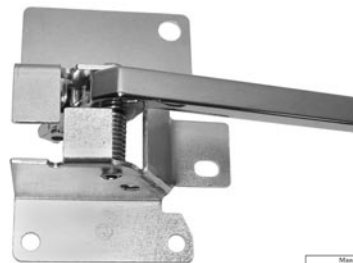

Manufactured By
COUNTERPART

81-31392	81-87	LH	$ 11.00 ea.
81-31393	81-87	RH	$ 11.00 ea.