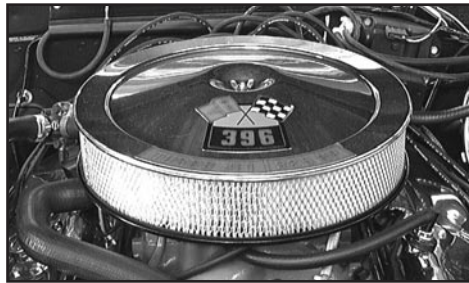

CHROME AIR CLEANER, GM STYLE

14" dia., 5 1/8" neck, 3" filter.
73-38041 with GM style recessed base . . . . $ 119.00 ea.