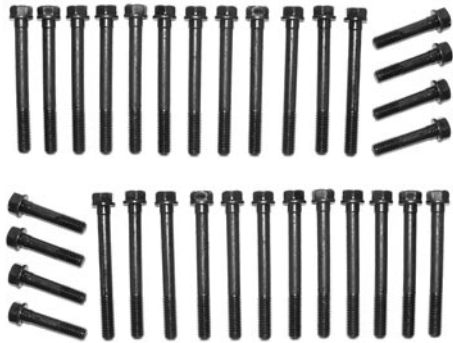

CHEVROLET CAMARO PARTS

Car Shop Inc. 739 North Batavia Orange, California 92868

CYLINDER HEAD BOLT KIT

Original "M" headmark, (24) 7/16-14 x 4 1/8" bolts,
(8) 7/16-14 x 2 1/8" bolts.

67-16613 67-74 B/B .....$ 85.00 kit

OIL PRESSURE SENDING UNIT

Oil pressure sending unit fits all cars with warning lights.

67-167031 67-81 reproduction .....$ 8.00 ea.