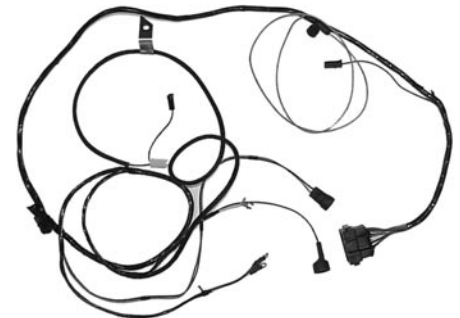

ENGINE HARNESS

68-09522	68 6 cylinder	$ 126.00 ea.
68-09523	68 6 cylinder, with idle stop solenoid	$ 126.00 ea.
68-09524	68 S/B	$ 114.00 ea.
68-09525	68 B/B	$ 114.00 ea.
68-09526	68 V8 with gauges	$ 114.00 ea.
69-09527	69 6 cylinder	$ 126.00 ea.
69-09528	69 6 cylinder, with idle stop solenoid	$ 126.00 ea.
69-09529	69 S/B	$ 114.00 ea.
69-09530	69 S/B, with idle stop solenoid	$ 119.00 ea.
69-09531	69 B/B	$ 114.00 ea.
69-09532	69 B/B, with idle stop solenoid	$ 119.00 ea.
69-09533	69 V8 with gauges	$ 114.00 ea.
69-09534	69 V8 with gauges with idle stop solenoid	$ 119.00 ea.
70-09535	70 6 cylinder, M/T	$ 204.00 ea.
70-09536	70 6 cylinder, A/T	$ 204.00 ea.
70-09537	70 S/B, M/T	$ 179.00 ea.
70-09538	70 S/B, A/T, exc. TH400	$ 179.00 ea.
70-09539	70 S/B, with TH400	$ 204.00 ea.
70-09540	70 B/B	$ 191.00 ea.
70-09541	70 B/B, with TH400	$ 204.00 ea.
71-09542	71 6 cylinder, M/T	$ 213.00 ea.
71-09543	71 6 cylinder, A/T	$ 213.00 ea.
71-09544	71 S/B, M/T	$ 191.00 ea.
71-09545	71 S/B, A/T, exc. TH400	$ 191.00 ea.
71-09546	71 S/B, with TH400	$ 204.00 ea.
71-09547	71 B/B	$ 204.00 ea.
71-09548	71 B/B, with TH400	$ 204.00 ea.
72-09549	72 6 cylinder	$ 261.00 ea.
72-09550	72 S/B	$ 238.00 ea.
72-09551	72 S/B, with TH400	$ 238.00 ea.
72-09552	72 S/B, with gauges	$ 238.00 ea.
72-09553	72 S/B, with TH400 & gauges	$ 251.00 ea.
72-09554	72 B/B, M/T	$ 238.00 ea.
72-09555	72 B/B, A/T	$ 251.00 ea.
72-09556	72 B/B, M/T, with gauges	$ 251.00 ea.
72-09557	72 B/B, A/T, with gauges	$ 251.00 ea.
73-09558	73 6 cylinder	$ 274.00 ea.
73-09559	73 S/B	$ 251.00 ea.
73-09560	73 S/B, with TH400	$ 261.00 ea.
73-09561	73 S/B, with gauges	$ 251.00 ea.
73-09562	73 S/B, with TH400 & gauges	$ 261.00 ea.

+ The following items require additional shipping and handling.