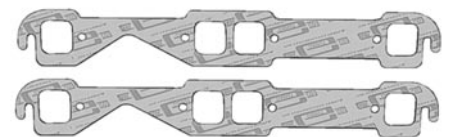

HEADER GASKET SETS

67-15625 67-81 S/B . . . . . $ 25.00 set

67-15626 67-81 B/B . . . . . $ 29.00 set