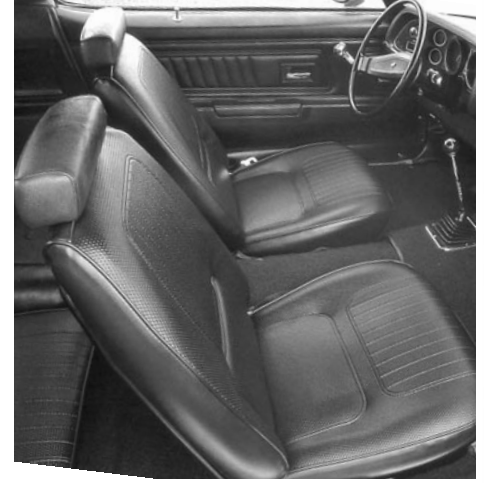

SEAT UPHOLSTERY 1970 STANDARD

Colors available: Black, Bright Blue, Sandalwood, Dark Metallic Green and Saddle.

Specify color

- 70-01134 Buckets & rear set ..... $ 699.00 set
- 70-01135 Front buckets ..... $ 409.00 pr.
- 70-011351 Rear seat ..... $ 299.00 ea.