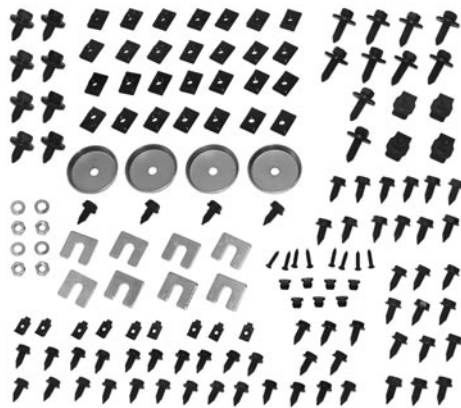

BASIC FRONT END FASTENER KITS