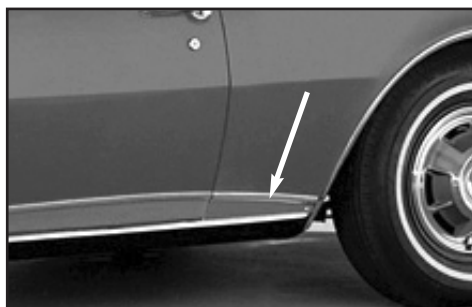

- 67-08429 67 LH, quarter .....$ 25.00 ea.
- 67-08430 67 RH, quarter .....$ 25.00 ea.