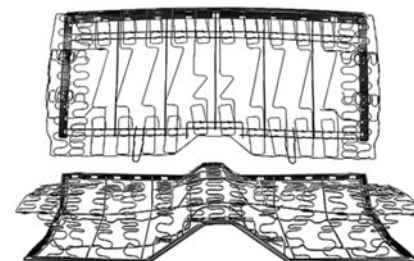

REAR SEAT FRAMES

This is the seat frame & spring assembly only, seat back & bottom.

67-013075+ 67-69 coupe with std int. ....$ 699.00 ea.

67-013076+ 67-69 convertible/dlx coupe ...$ 699.00 ea.

REAR SEAT BOLTS

1/4-14 x 7/8, with 1" O.D. toothed washer.

67-013078 2 pieces .....$ 4.50 pr.

REAR SEAT FRAME TO FLOOR RETAINER

67-013079 67-69 seat bottom retainer ...$ 9.00 ea.

+ The following items require additional shipping and handling.

Fax Order 1-714-771-0407 • Toll Free 1-800-235-2470 • www.TruckandCarShop.com • 2024 Catalog