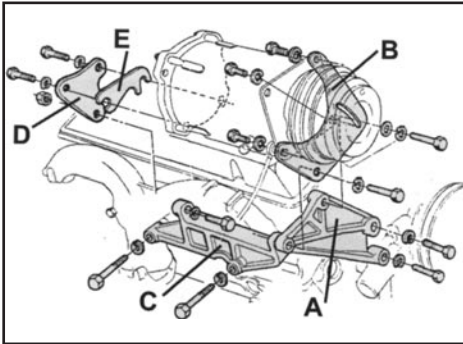

CHEVROLET CAMARO PARTS

Car Shop Inc. 739 North Batavia Orange, California 92868

SMALL BLOCK A/C BRACKET KIT

Includes: 1 front brace, 1 front bracket, 1 lower support, 1 rear bracket, 1 rear shim, hardware.

67-14506 67-68 S/B .....$ 230.00 kit