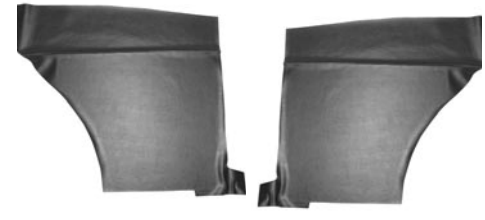

UNASSEMBLED

REAR 1/4 TRIM PANELS, COUPE

69-02042	69 Black	$ 115.00	pr.
69-02043	69 Dark Blue	$ 115.00	pr.
69-02044	69 Orange	$ 115.00	pr.
69-02045	69 Red	$ 115.00	pr.
69-02046	69 White	$ 115.00	pr.
69-020461	69 Dark Green	$ 115.00	pr.

REAR 1/4 TRIM PANELS, CONVERTIBLE

69-02047	69 Black	$ 115.00	pr.
69-02048	69 Dark Blue	$ 115.00	pr.
69-02049	69 Orange	$ 115.00	pr.
69-02050	69 Red	$ 115.00	pr.
69-02051	69 White	$ 115.00	pr.
69-020511	69 Dark Green	$ 115.00	pr.

ASSEMBLED

REAR 1/4 TRIM PANELS, COUPE

69-020421	69 Black	$ 329.00	pr.
69-020431	69 Dark Blue	$ 329.00	pr.
69-020441	69 Orange	$ 329.00	pr.
69-020451	69 Red	$ 329.00	pr.
69-020462	69 White	$ 329.00	pr.
69-020463	69 Dark Green	$ 329.00	pr.

REAR 1/4 TRIM PANELS, CONVERTIBLE

69-020471	69 Black	$ 329.00	pr.
69-020481	69 Dark Blue	$ 329.00	pr.
69-020491	69 Orange	$ 329.00	pr.
69-020501	69 Red	$ 329.00	pr.
69-020512	69 White	$ 329.00	pr.
69-020513	69 Dark Green	$ 329.00	pr.

+ The following items require additional shipping and handling.

Fax Order 1-714-771-0407 • Toll Free 1-800-235-2470 • www.TruckandCarShop.com • 2024 Catalog