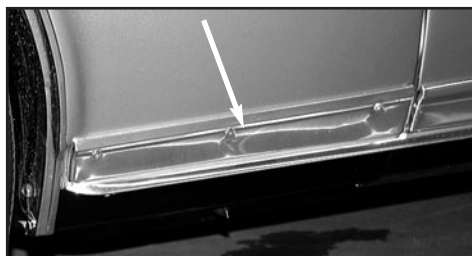

CHEVROLET CAMARO PARTS

Car Shop Inc. 739 North Batavia Orange, California 92868

R/S ROCKER PANEL MOLDINGS

Excellent reproduction of the fender side molding located behind the wheel opening.

- 67-08425 67 LH, fender .....$ 25.00 ea.
- 67-08426 67 RH, fender .....$ 25.00 ea.