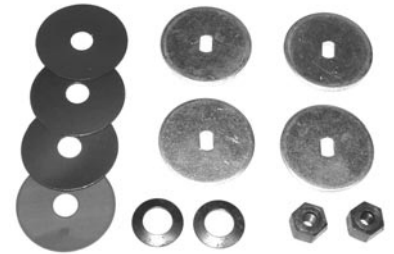

R/S HEADLIGHT SHOULDER NUT & DRIVE WASHER SET

Complete 12 piece set features: 4 drive washers, 4 plastic washers, 2 dished washers and 2 shoulder nuts.

- 67-08011 67 LH or RH .....$ 15.00 set

R/S HEADLIGHT RUBBER STOPPERS

- 68-08012 68-69 4 pc. stopper kit .....$ 4.50 kit