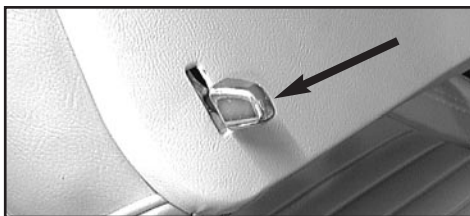

SEAT BACK ADJUSTER KNOB

- 67-01420 67-70 .....$ 8.00 ea.

SEAT TRACK ADJUSTER KNOB

- 67-01422 67-70 Chrome knob .....$ 8.00 ea.
  67-01421 67-70 Black plastic .....$ 6.00 ea.

SEAT BACK & TRACK KNOB SET

- 67-01423 67-70 .....$ 28.00 set

REAR FOLD DOWN SEAT BUMPERS

- 67-01426 67 .....$ 9.00 pr.
  68-01427 68-69 .....$ 9.00 pr.

RUBBER SEAT BACK BUMPERS

- 67-01424 67-81 round .....$ 8.00 pr.

- 67-01425 67-81 oval, original GM .....$ 7.00 ea.