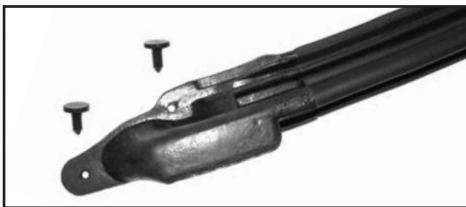

CHEVROLET CAMARO PARTS

Car Shop Inc. 739 North Batavia Orange, California 92868

ROOF RAIL WEATHERSTRIP

Thick rubber piece that follows the outer edge of the roof line. Features molded ends just like the originals.

67-06101	67	Hardtop	.....$ 69.00 pr.
68-06102	68-69	Hardtop	.....$ 69.00 pr.
70-06103	70-81		.....$ 63.00 pr.