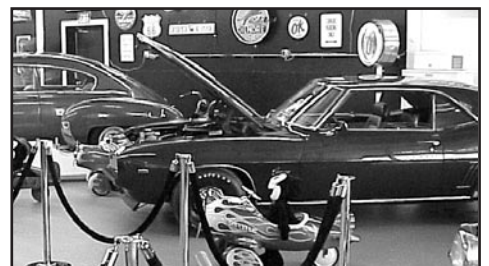

✦ The following items require additional shipping and handling.