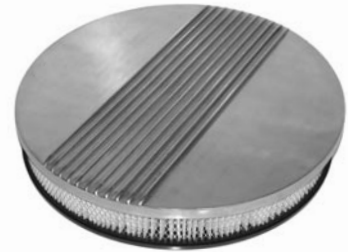

POLISHED ALUMINUM AIR CLEANERS

Cal Custom finned aluminum air cleaner, 5 1/8" neck.
67-158065 67-81 14" with fins . . . $ 109.00 ea.