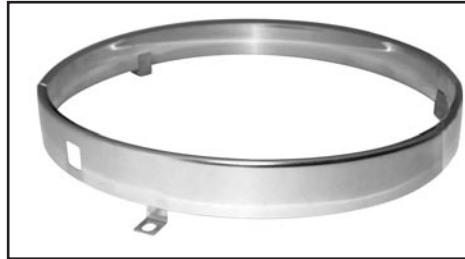

HEADLIGHT BULB RETAINING RING