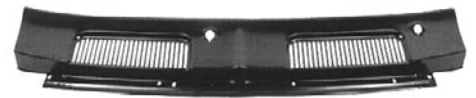

COWL VENT PANELS

This is the panel that fits directly in front of the windshield.

67-12904⁺ 67-69 Reproduction .....$ 119.00 ea.