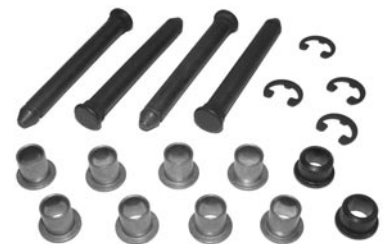

DOOR HINGE PIN & BUSHING KITS

67-05526 67-69 does 4 hinges\$ 19.00 kit

70-05527 70-81 does 2 hinges\$ 7.00 kit

DOOR HINGE PIN BUSHINGS

67-05528 67-81 Small smooth bushing . . \$ 1.00 ea.

69-05529 69-81 Large ribbed bushing . . \$ 1.00 ea.