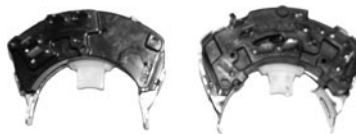

With column shifter.

67-03320 67-68 .....$ 32.00 ea.

69-03321 69-72 .....$ 32.00 ea.