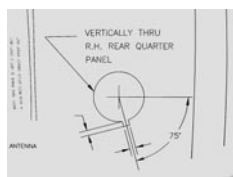

ANTENNA TEMPLATES

67-09317	67-69	rear	.....	$ 10.00	ea.
67-09318	67-68	front	.....	$ 10.00	ea.
69-09319	69	front	.....	$ 10.00	ea.

ANTI-DIESEL SOLENOID WIRE

Commonly known as the idle stop solenoid, this wire provides power to the solenoid.

70-09410	70	Anti-diesel solenoid wire	.....	$ 16.00	ea.