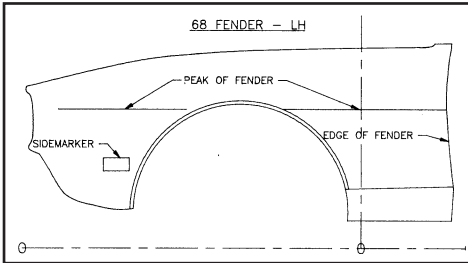

"GM" VS REPRODUCTION

Reproduction: "clean edges"

Original GM: "rough edges"

EMBLEM TEMPLATE KITS

The solution to installing emblems and body moldings on new sheet metal. Easy to use full size digitally rendered emblem placement templates locate all body, fender header, and trunk lid emblem holes quickly and professionally. Templates also available for 67-68 lower body moldings, 69 rear quarter panel louvers and rear antenna hole placement.