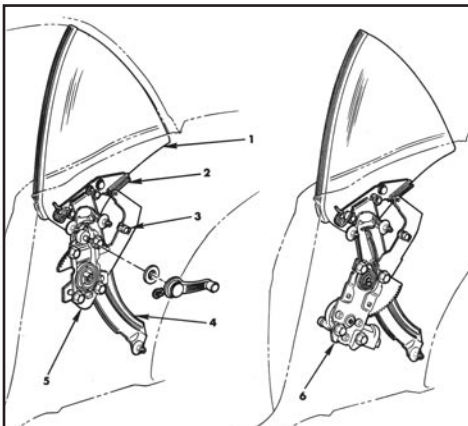

CHEVROLET CAMARO PARTS

Car Shop Inc. 739 North Batavia Orange, California 92868

QUARTER WINDOW GUIDE

67-054017 67-69 .....$ 12.00 ea.

1/4 WINDOW TRACK

67-05360 67-69 LH .....$ 54.00 ea.
67-05361 67-69 RH .....$ 54.00 ea.

1/4 WINDOW TRACK STUD AND NUT SET

67-05365 67-69 2 per car .....$ 18.00 set

1/4 WINDOW ROLLER ASSEMBLY

67-05402 67-69 LH .....$ 42.00 ea.
67-05403 67-69 RH .....$ 42.00 ea.

DOOR LATCH MECHANISM

This is the lock assembly that catches around the door lock striker bolt.

67-05404 67 LH .....$ 67.00 ea.
67-05405 67 RH .....$ 67.00 ea.
68-05406 68 LH .....$ 67.00 ea.
68-05407 68 RH .....$ 67.00 ea.
69-05408 69 LH .....$ 74.00 ea.
69-05409 69 RH .....$ 74.00 ea.

This is the lock assembly that catches around the door lock striker bolt.

70-05410 70-81 LH .....$ 68.00 ea.
70-05411 70-81 RH .....$ 68.00 ea.

DOOR LATCH MECHANISM SCREWS

1/4-20 x 5/8, .48 O.D., cadmium plated, correct domed head.
67-05412 67-81 6-piece set .....$ 4.50 set

DOOR LOCK STRIKER

This is the bolt that catches the door lock assembly.
67-05414 67-81 correct reproduction ..$ 15.00 ea.

DOOR LOCK STRIKER WASHER

Allows you to adjust the striker without marring the paint.
67-054142 67-81 .....$ 3.50 pr.

DOOR LATCH MECHANISM SPRING

Spring attaches to the inner door lock release arm in the door lock mechanism.
67-05415 67-81 LH .....$ 4.00 ea.
67-05416 67-81 RH .....$ 4.00 ea.

DOOR HANDLES, EXTERIOR

70-05419 70-81 LH, reproduction .....$ 14.00 ea.
70-05420 70-81 RH, reproduction .....$ 14.00 ea.

EXTERIOR DOOR FILLERS

70-054225 70-81 LH or RH .....$ 4.00 ea.

DOOR HANDLE KIT

Door Handle Kit
Kit contains LH & RH door handles, LH & RH push buttons, gaskets & screws. Everything is assembled and ready to install.
67-05423 67-69 .....$ 49.00 kit
67-054231 67-69 US Made .....$ 65.00 kit