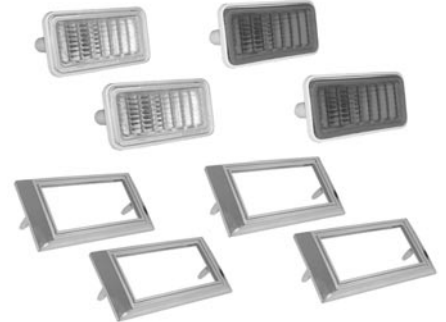

SIDE MARKER LIGHT KITS

Kit includes 4 lenses and 4 bezels.

68-06612 68 8 pcs. ....$ 65.00 kit