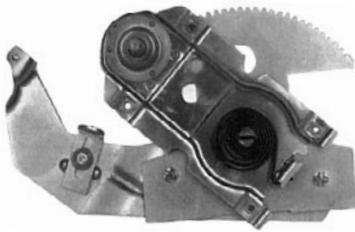

1/4 WINDOW REGULATORS

67-05330	67-69	LH	$ 65.00 ea.
67-05331	67-69	RH	$ 65.00 ea.