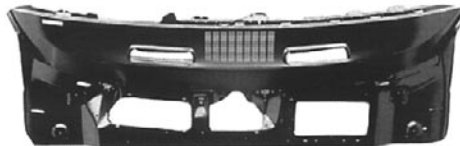

Complete upper cowl rust repair panel includes dash top panel.

70-12915⁺	70-81	$ 159.00 ea.