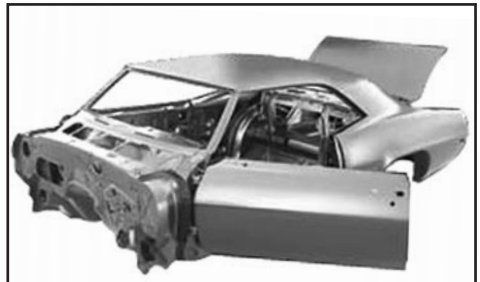

These items are not included in the Master Body Fastener Kits.
 All kits include original style screws, nuts & bolts.

67-12750	67	(65 pieces)\$ 75.00	kit
67-12751	67	RS, (69 pieces)\$ 75.00	kit
68-12750	68	(67 pieces)\$ 75.00	kit
68-12751	68	RS, (82 pieces)\$ 95.00	kit
69-12750	69	(65 pieces)\$ 75.00	kit
69-12751	69	RS, (88 pieces)\$ 99.00	kit
70-12750	70	(55 pieces)\$ 65.00	kit
71-12750	71	(52 pieces)\$ 65.00	kit
72-12750	72	(53 pieces)\$ 65.00	kit
73-12750	73	(65 pieces)\$ 75.00	kit