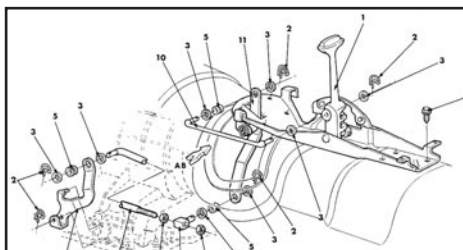

CHEVROLET CAMARO PARTS

Car Shop Inc. 739 North Batavia Orange, California 92868

TH350 KICKDOWN CABLE SEAL & BRACKET

Kickdown cable seal
67-03295 .....$ 2.00 ea.

Kickdown cable bracket
67-03302 67-81 SB .....$ 11.00 ea.

TRANSMISSION KICKDOWN SOLENOID

67-033025 67-77 TH400 .....$ 21.00 ea.

TH400 KICKDOWN SWITCH BRACKET

68-03303 68-69 396/325 hp .....$ 26.00 ea.

TH400 TRANSMISSION KICKDOWN SWITCH

80-16021 70-75 .....$ 17.00 ea.

TH400 KICKDOWN WIRE CLIP

67-03303 TH400 .....$ 12.00 ea.

KICKDOWN CABLE CARB STUD

67-03300 .....$ 13.00 ea.

KICKDOWN CABLE KIT

Stainless steel braided. Great for TH conversions
67-033045 TH350 .....$ 42.00 ea.
67-033046 TH700R4 .....$ 42.00 ea.

TH400 ELECTRONIC KICKDOWN KIT

Cable operated electronic kickdown kit. Great for TH400 conversions.
67-03304 67-81 .....$ 179.00 ea.

Cable mounting bracket for electronic Kickdown kit # 67-03304
67-033041 TH400 .....$ 59.00 ea.

COLUMN SHIFT CONVERSION LINKAGE KIT

For use when converting column shift 2-speed to column shift 3-speed.
67-03305 67-69 .....$ 59.00 kit

COLUMN TO TRANSMISSION SHIFT ROD (UPPER)

69-033052 69 Powerglide .....$ 21.00 ea.
69-033053 69 TH350 / TH400 .....$ 21.00 ea.

COLUMN TO TRANSMISSION SHIFT ROD (LOWER)

67-03306 67-68 Powerglide .....$ 24.00 ea.
69-033061 69-70 Powerglide .....$ 21.00 ea.
69-033062 69 TH350 .....$ 21.00 ea.
69-03307 69 TH400 .....$ 21.00 ea.

COLUMN TO TRANSMISSION SHIFT ROD BELLCRANK

69-033072 69 Powerglide .....$ 54.00 ea.
69-033073 69 TH350 / TH400 .....$ 54.00 ea.

COLUMN SHIFT LEVER KNOB

71-03308 71-78 .....$ 7.00 ea.

AUTO TRANS FLOOR SHIFT LEVER BUTTON

67-03309 67 .....$ 18.00 ea.

73-03310 73-81 Floor shift knob .....$ 29.00 ea.
73-03311 73-81 Knob center button .....$ 14.00 ea.

73-03311 73-81 shift knob clip .....$ 2.50 ea.