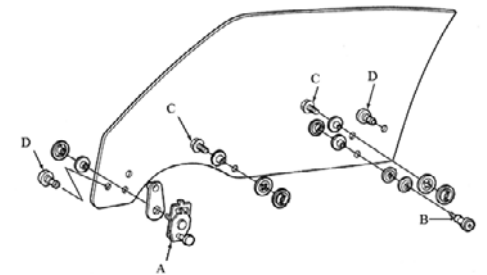

Plated steel with rubber coated ends, 2 per door.

70-053295	70-81	\$ 6.00 ea.
-----------	-------	-------------

DOOR GLASS MOUNTING KIT

Everything included to fully mount both LH & RH door glass.

68-053252	68-69	\$ 225.00 kit
-----------	-------	---------------