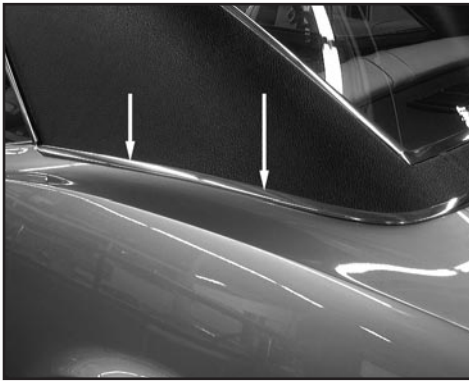

Car Shop Inc. 739 North Batavia Orange, California 92868

VINYL TOP MOLDING KITS

Includes clips
67-08317 67-68 2 pcs. \$ 149.00 kit

69-08318 69 4 pcs. \$ 169.00 kit

1/4 PANEL LOUVERS

Installs behind the door in front of the wheel opening, on the 1/4 panel.
69-08319 69 LH & RH \$ 65.00 pr.