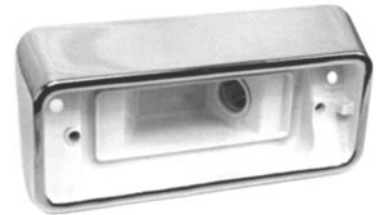

69-07003 69 LH, R/S . . . . . $ 38.00 ea.
69-07004 69 RH, R/S . . . . . $ 38.00 ea.

R/S BACKUP LIGHT HOUSING FASTENER KIT

67-070041 67-68 R/S, 4 pieces . . . . . $ 2.00 kit