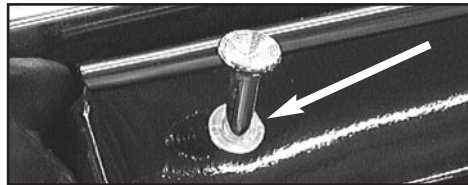

DOOR LOCK FERRULES

67-02218	67	plastic	$ 5.00 pr.

Replacement.

68-02219	68-81	chrome	$ 6.00 pr.

DOOR LOCK FERRULES OE TYPE

Reproduction of factory originals with correct narrow trim ring.

68-022191	68-81	chrome	$ 13.00 pr.