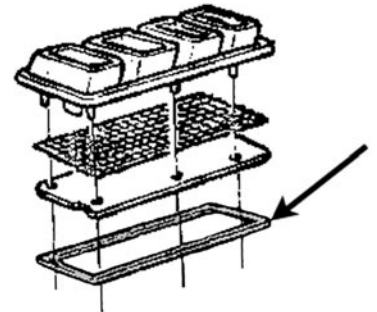

"SS" HOOD INSERT SEAL

67-12903 67-69 .....$ 7.00 ea.

COWL VENT PANELS

This is the panel that fits directly in front of the windshield.

67-12904⁺ 67-69 Reproduction .....$ 119.00 ea.