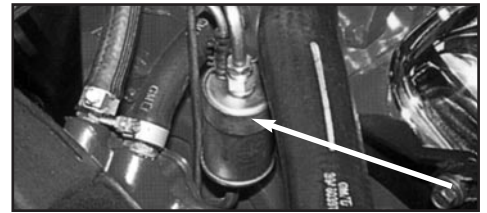

FUEL FILTER BRACKET

Fits 1969-70 Big block with Q-jet & 1969-71 small block with Q-jet.
69-16319 69-71 B/B with quadrajet ....$ 14.00 ea.

Fits 1969-70 Big block with Q-jet & 1969-71 small block with Q-jet.
69-16320 69-71 filter .....$ 65.00 ea.

NEW
2nd Location
CHARLOTTE NC

Truck Shop 2nd Location
in Charlotte North Carolina.
1900 Bancroft Street Charlotte NC 28206
704-979-6490 Fax: 704-979-5157