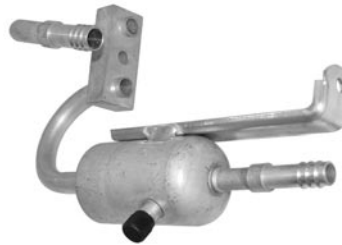

A/C CONDENSER MUFFLER

67-14416 67 S/B .....$ 109.00 ea.
68-14416 68 S/B .....$ 109.00 ea.