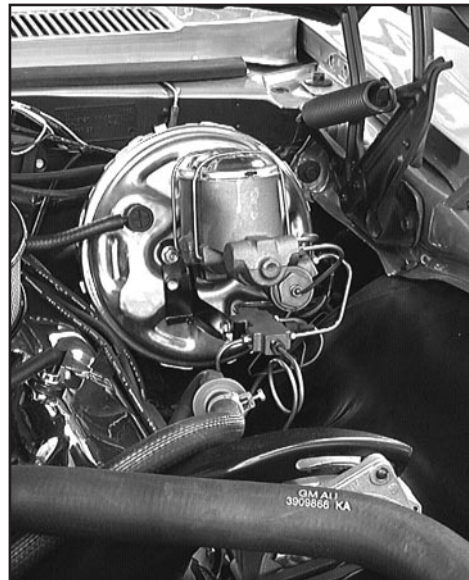

CHEVROLET CAMARO PARTS

Car Shop Inc. 739 North Batavia Orange, California 92868

POWER BRAKE BOOSTER DUST BOOT

67-12313 67-72 White plastic .....$ 11.00 ea.

BRAKE BOOSTER TO FIREWALL NUT KIT

67-123131 67-69 8 pieces .....$ 4.00 kit

BRAKE BOOSTER HOSE AND VALVE KIT

67-12314 67-72 S/B .....$ 20.00 kit
67-12315 67-72 B/B .....$ 18.00 kit

POWER BOOSTER HOSE BRACKET

67-12316 67-72 Z/28 .....$ 15.00 ea.

POWER BRAKE BOOSTER CHECK VALVE

67-12317 67-81 Original color, with seal . $ 15.00 ea.

67-123171 67-81 Chrome, without seal . . $ 8.00 ea.

MASTER CYLINDER PUSH ROD

67-12318 67-70 Long, power brakes . . . $ 5.00 ea.
71-12319 71-80 Short, non-power brakes $ 5.00 ea.

FRONT DISC BRAKE CONVERSION KITS

Single piston front disc brake kit

Includes: Calipers, Caliper mounting brackets, Rotors, Backing Plates, Brake Pads, Spindles, Wheel Bearings, Seals, Grease Caps & Hoses.
67-12401⁺ 67-69 LH & RH .....$ 515.00 pr.

Power single piston front disc brake kit

Includes: Calipers, Master Cylinder, Rotors, Cad Plated Power Booster Backing plates, Brake Pads, Spindles, Wheel Bearings, Hoses, Attachment Hardware, Proportioning Valve, Master Cylinder Line Kit
67-12402⁺ 67-69 .....$ 770.00 kit

13" FRONT DISC BRAKE CONVERSION KITS

13" dual piston front disc brake kit, stock height

Includes: 13" cross drilled and gas slotted rotors, dual 38mm piston aluminum calipers, stock height spindles, high performance brake pads, bearings, seals, steel hubs, rubber brake hoses, grease caps, spindle nuts, mounting brackets and all necessary hardware.
Must use 17" rims or larger.

67-124071⁺ 67-69 stock height .....$1199.00 kit

13" dual piston front disc brake kit, 2" drop