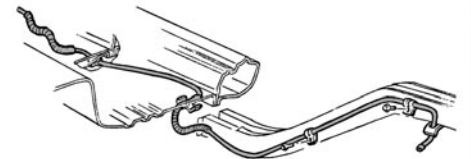

FUEL TANK TO PUMP FUEL LINES

ORIGINAL MATERIAL

67-16435+ 67-68 6-cylinder & S/B 2 BBL
5/16" diameter fuel line . . $ 89.00 ea.
67-16436+ 67-68 S/B 4 BBL
3/8" diameter fuel line . . $ 89.00 ea.
67-16437+ 67 B/B
3/8" diameter fuel line . . $ 89.00 ea.
68-16438+ 68 B/B
3/8" diameter fuel line . . $ 89.00 ea.
69-16439+ 69 6-cyl. & S/B 2 BBL
5/16" diameter fuel line . . $ 89.00 ea.
69-16440+ 69 S/B 4 BBL & B/B
3/8" diameter fuel line . . $ 89.00 ea.
70-16441+ 70-74 3/8", 2-pc. . . . . $ 89.00 ea.
75-16442+ 75-77 3/8", 2-pc. . . . . $ 89.00 ea.
78-16443+ 78-79 3/8", 2-pc. . . . . $ 89.00 ea.
80-16444+ 80-81 3/8", 2-pc. . . . . $ 89.00 ea.

STAINLESS STEEL

67-16445+ 67-68 6-cylinder & S/B 2 BBL
5/16" diameter fuel line . . $ 125.00 ea.
67-16446+ 67-68 S/B 4 BBL
3/8" diameter fuel line . . $ 125.00 ea.
67-16447+ 67 B/B
3/8" diameter fuel line . . $ 125.00 ea.
68-16448+ 68 B/B
3/8" diameter fuel line . . $ 125.00 ea.
69-16449+ 69 6-cylinder & S/B 2 BBL
5/16" diameter fuel line . . $ 125.00 ea.
69-16450+ 69 S/B 4 BBL & B/B
3/8" diameter fuel line . . $ 125.00 ea.
70-16451+ 70-74 3/8", 2-pc. . . . . $ 125.00 ea.
75-16452+ 75-77 3/8", 2-pc. . . . . $ 125.00 ea.
78-16453+ 78-79 3/8", 2-pc. . . . . $ 125.00 ea.
80-16454+ 80-81 3/8", 2-pc. . . . . $ 125.00 ea.

+ The following items require additional shipping and handling.