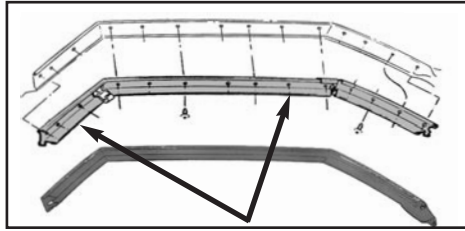

ROOF RAIL WEATHERSTRIP MOLDINGS

Stainless steel roof rail weatherstrip retainers moldings, 6 pieces.
67-061091+ 67 .....$ 289.00 set
68-061091+ 68-69 .....$ 185.00 set