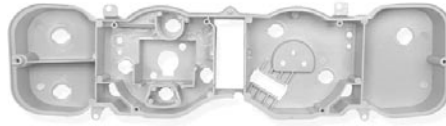

- 70-04612 70-81 With gauges
- 79-81 Without gauges \$ 119.00 ea.

- 70-046121 70-78 Without gauges \$ 119.00 ea.

DASH BEZELS

Ignition bezel, includes decal.

- 67-04613 67 chrome \$ 8.00 ea.

Ignition bezel set, wiper, ignition, headlight & cigarette lighter. Includes decals.