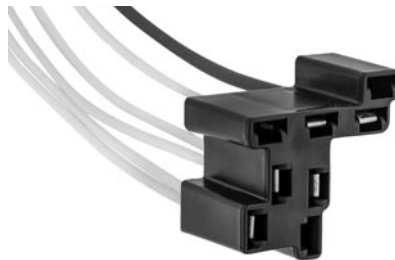

HEADLIGHT SWITCH PIGTAIL

67-10118 67-81 .....$ 8.00 ea.

HEADLIGHT KNOB AND ROD

67-10119 67-68 with chrome knob .....$ 11.00 ea.

• CAR SHOP • BEST QUALITY! •
• BEST PRICE! •