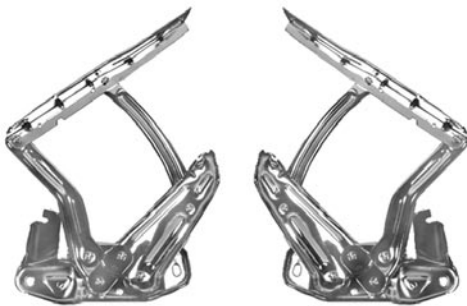

- 67-127155 67-69 LH & RH, chrome . . . . $ 369.00 ea.