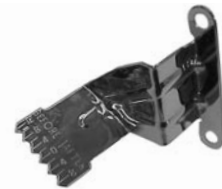

CHROME TIMING CHAIN COVER POINTER

67-17803 67-81 S/B, with 6" or 6 3/4" balancer . . . $ 6.00 ea.
67-17804 67-81 S/B with 8" balancer . . . . $ 4.00 ea.
67-17805 67-72 B/B with 8" balancer . . . . $ 4.00 ea.