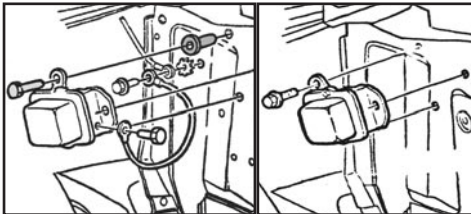

67-10212 67-68 Regulator well nut
(3 required)\$ 1.25 ea.

10-24 x 1, 5/16 hex, with shoulder.
67-102121 67-68 3 pieces\$ 6.00 set

69-102121 69-72 3 pieces\$ 2.00 set

VOLTAGE REGULATOR MOUNTING KIT

1967-68