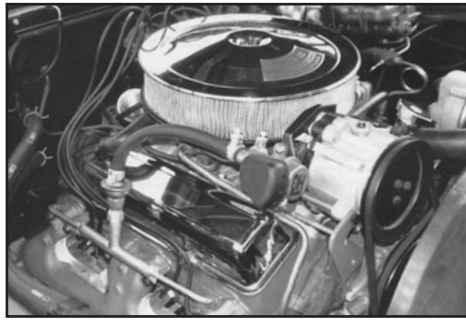

SMALL BLOCK VALVE COVERS

Z/28 & SS 350 ORIGINAL STYLE

Excellent reproductions of original new design valve covers in chrome or ready to paint. Correct wire retainers and stamping mark, original factory quality chrome plating.

68-170071 68 S/B, primered . . . . . $ 139.00 pr.
68-170072 68 S/B, chrome . . . . . $ 179.00 pr.