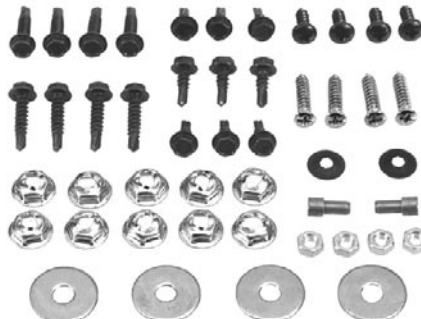

68-04113 68-69\$ 28.00 kit

CONSOLE SCREW KIT

67-04114 67 chrome\$ 7.00 kit

CONSOLE BRACKET & TOP FRAME SCREW KIT

67-04119 67 9 pieces\$ 5.00 kit

CONSOLE MOUNTING HARDWARE

68-04114 68-69\$ 16.00 kit

CONSOLE TO FLOOR MOUNTING HARDWARE