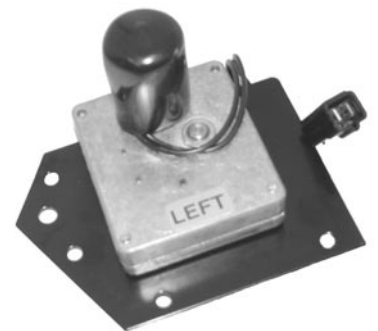

Our reproduction headlamp motors install easily using existing hardware and features an all steel case, not plastic.

- 67-08014 67 LH\$ 139.00 ea.
- 67-08015 67 RH\$ 139.00 ea.

R/S HEADLIGHT MOTOR HOUSING