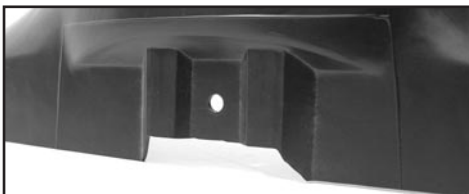

FAN SHROUDS