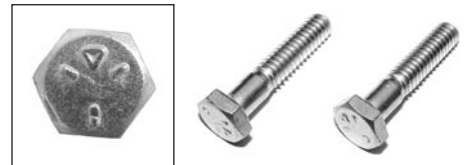

OIL FILTER BYPASS VALVE BOLT KIT

- Original "Delta" headmark, 1/4-20 x 1 1/4", grade 5.
- 67-17614 67 .....$ 6.00 pr.

- 68-17614 68-81 .....$ 5.00 ea.