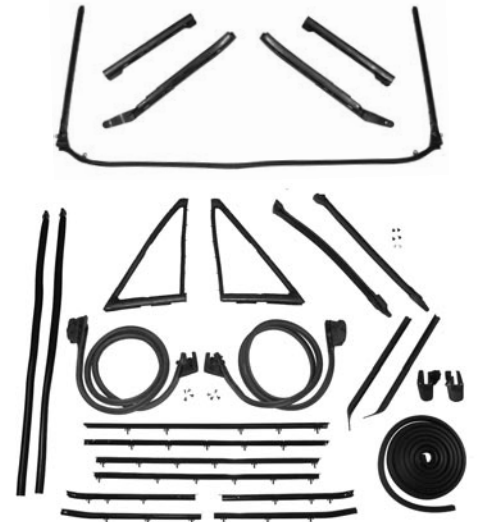

CONVERTIBLE WEATHERSTRIP KIT

- 2 Door Weatherstrips
- 1 Convertible Top Roof Rail Weatherstrip set
  with Header Seal
- 2 Pillar Post Weatherstrip
- 1 Window felt Kit
- 2 Quarter Window Weatherstrips
- 2 U-Shaped Door Jamb Rubbers
- 1 Trunk Weatherstrip
- 2 Vent window seals (67 only)
- 2 Vertical glass run seals (67 only)

With replacement style window felt kit

67-06309 67 Convertible .....$ 575.00 kit

68-06310 68-69 Convertible .....$ 489.00 kit

68-06311 68 Convertible, with
door ledge moldings ...$ 475.00 kit

With Original style window felt kit

67-063091 67 Convertible .....$ 619.00 kit

68-063101 68-69 Convertible .....$ 569.00 kit

68-063111 68 Convertible, with
door ledge moldings ...$ 539.00 kit