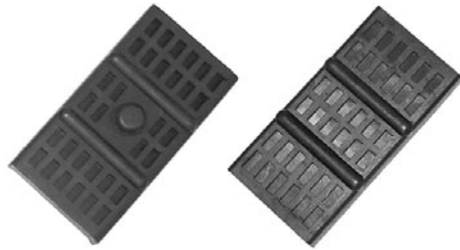

CHEVROLET CAMARO PARTS

Car Shop Inc. 739 North Batavia Orange, California 92868

LEAF SPRING PADS

- 67-11311 67-69 Mono, upper . . . . . $ 9.00 ea.
- 67-11312 67-69 Mono, lower . . . . . $ 10.00 ea.