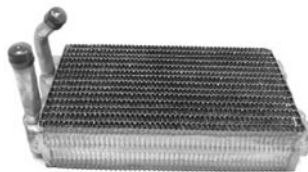

69-14312 69-81 S/B without A/C .....$ 85.00 ea.

69-14313 69 B/B without A/C .....$ 119.00 ea.