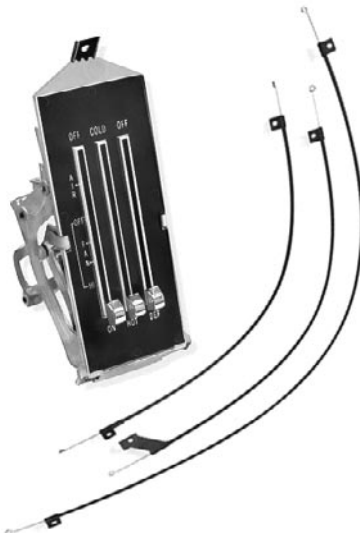

- 69-05010 69 Without A/C with cables .....$ 319.00 ea.