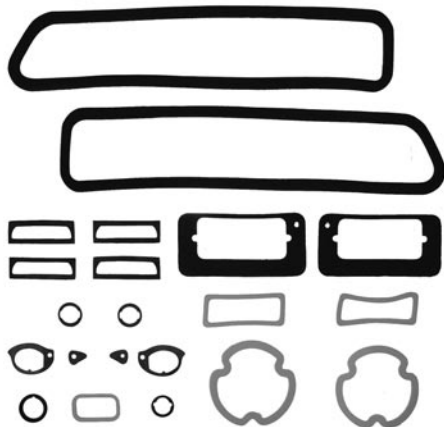

Includes seals for: tail light lenses, park lamp lenses, door handles, door locks, trunk lock, antenna base, license light lens, RS back up light lenses, RS back up light housings and side marker bezel gaskets.

69-06316 69 .....$ 39.00 kit

RUBBER BUMPERS

67-06401 67-69 Door bumpers .....$ 6.00 set

70-06402 70-81 Door bumpers .....$ 7.00 set

67-06403 67-81 Glove box door .....$ 1.50 pr.

67-06404 67-69 Glove box arm .....$ 4.00 ea.

RUBBER BUMPERS

67-06406 67-81 Trunk .....$ 4.00 pr.

67-06407 67-73 License plate .....$ 2.00 ea.

HOOD BUMPERS

67-06408 67-69 .....$ 4.00 pr.

70-06409 70-81 .....$ 3.00 pr.