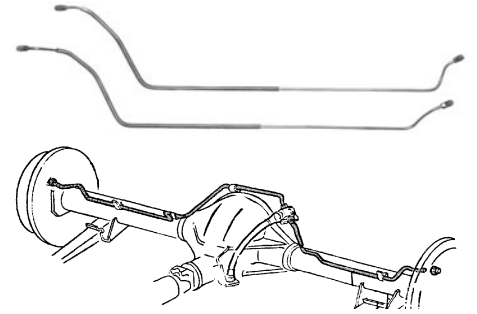

REAR AXLE BRAKE LINE SETS

ORIGINAL MATERIAL

67-12651	67	With mono leaf	$ 44.00	pr.
68-12652	68	With mono leaf	$ 44.00	pr.
68-12653	68	With multi leaf	$ 44.00	pr.
69-12654	69	With multi leaf	$ 44.00	pr.
69-12655	69	With multi leaf & JL8 rear disc brakes . . .	$ 44.00	pr.
70-12656	70-74	. . . . .	$ 54.00	pr.
75-12657	75-81	Standard suspension . . .	$ 44.00	pr.
75-12658	75-81	F41 HD suspension . . .	$ 44.00	pr.

STAINLESS STEEL

67-12659	67	With mono leaf	$ 49.00	pr.
68-12660	68	With mono leaf	$ 49.00	pr.
68-12661	68	With multi leaf	$ 49.00	pr.
69-12662	69	With multi leaf	$ 49.00	pr.
69-12663	69	With multi leaf & JL8 rear disc brakes . . .	$ 49.00	pr.
70-12664	70-74	. . . . .	$ 64.00	pr.
75-12665	75-81	Standard suspension . . .	$ 54.00	pr.
75-12666	75-81	F41 HD suspension . . .	$ 54.00	pr.