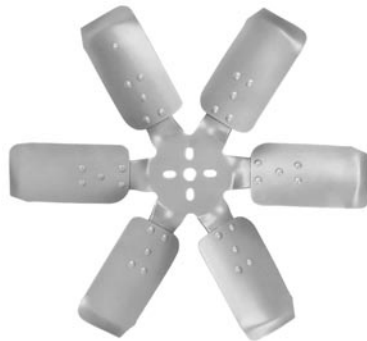

Non-clutch type, (replacement)
67-15207 67-81 6-blade, 17", silver . . . $ 59.00 ea.
67-15208 67-81 6-blade, 18", silver . . . $ 64.00 ea.