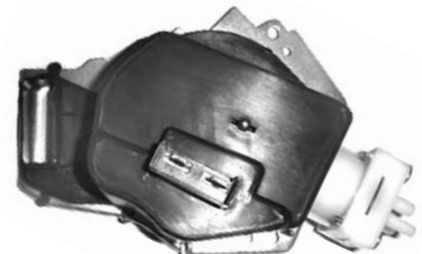

70-149022 70-81 reproduction with correct white pump fittings .....$ 59.00 ea.

Showroom hours:
TUESDAY - FRIDAY: 8:30AM to 4:00PM
SATURDAY: 7:00AM to 2:00PM

Phone order desk hours:
MONDAY - FRIDAY: 8:30AM to 4:30PM