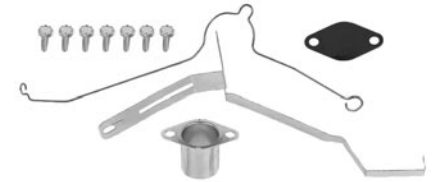

HIGH BEAM INDICATOR & GROUND STRAP KIT

67-04905 67-68 .....$ 49.00 kit