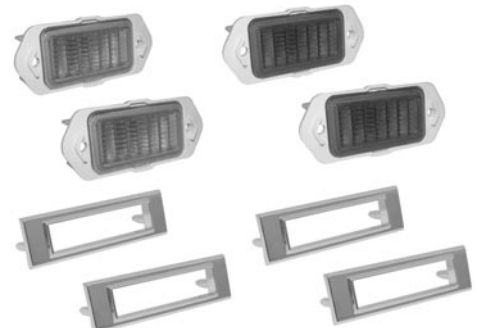

SIDE MARKER LIGHT KITS

Kit includes 4 lenses and 4 bezels.

68-06612 68 8 pcs.\$ 65.00 kit

Kit includes: 4 lenses, 4 bezels, 4 bezel to body gaskets, 4 lens to body gaskets and 8 retaining nuts.

68-066121 68 24 pcs.\$ 75.00 kit