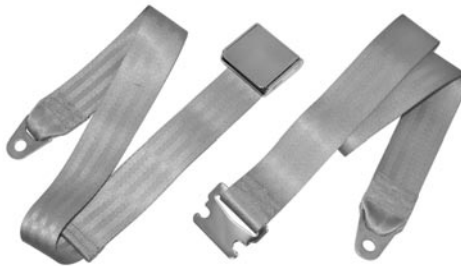

Replacement type, does 1 person.

74 inches long fully extended. Includes hardware

67-02503 67-81 black\$ 25.00 kit

60 inches long fully extended. Includes hardware

67-02504 67-81 black\$ 23.00 kit

74 inches long fully extended. Hardware not included