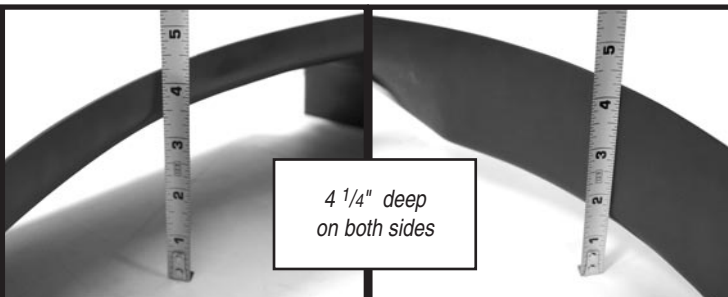

The Manufacturer of this part states:
1: our products are the standard to which all other restoration parts are measured.
2: each part is manufactured to original specifications, down to the smallest detail.
3: the finished product meets or exceeds original equipment specs.
4: Our consistent quality control methods ensure an exact duplicate every time.
Time to fire the Quality Control guys

4 1/4" deep
on both sides