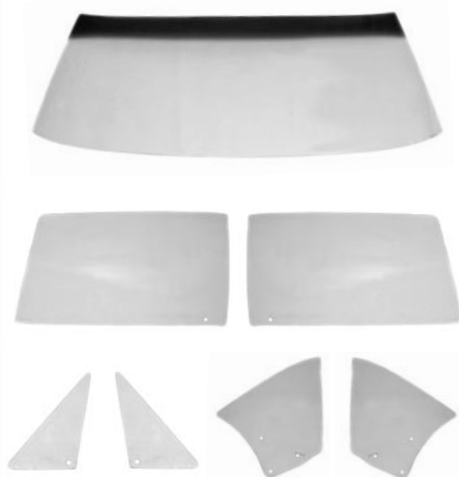

CHEVROLET CAMARO PARTS

Car Shop Inc. 739 North Batavia Orange, California 92868

GLASS SETS

CONVERTIBLE GLASS SETS

- 67-06419 ▲ 67 7-pc., clear . . . . . $ 549.00 set
- 67-06420 ▲ 67 7-pc., tinted . . . . . $ 539.00 set
- 68-06421 ▲ 68-69 5-pc., clear . . . . . $ 479.00 set
- 68-06422 ▲ 68-69 5-pc., tinted . . . . . $ 529.00 set