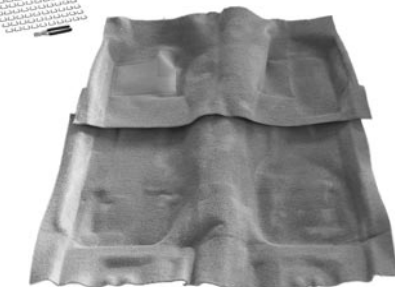

1970 CAMARO STAGE 2 INTERIOR KIT WITH STANDARD INTERIOR

- 1 Complete Set of Seat Upholstery - Front and Rear
- 1 Upholstery Installation Kit
- 1 Molded Carpet Set
- 2 Door Panels, upholstered
- 2 Upper Door Panels, black plastic
- 2 Lower Door Panels, black plastic
- 2 Arm Rest Pads
- 2 Rear Arm Rest Panels, black plastic
- 2 Rear Sail Panels, black plastic
- 1 Original Style Headliner
- 1 Rear Seat Package Tray

70-00912+	70 Black	.....$	2019.00	kit
70-00913+	70 Bright Blue	.....$	2019.00	kit
70-00914+	70 Dark Green	.....$	2019.00	kit
70-00915+	70 Saddle	.....$	2019.00	kit
70-00916+	70 Sandalwood	.....$	2019.00	kit