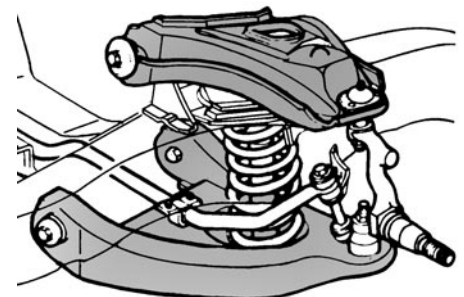

Phone order desk hours:

MONDAY - FRIDAY: 8:30AM to 4:30PM