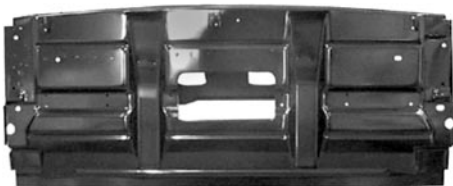

REAR SEAT TRUNK DIVIDER PANEL

- 67-135105+ 67-69 convertible . . . . . $ 249.00 ea.