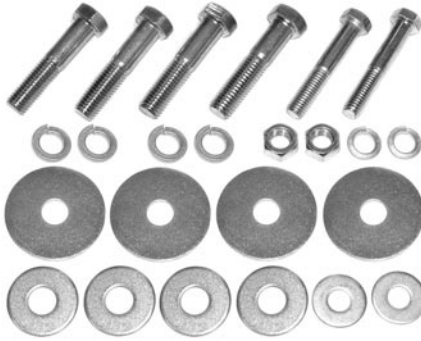

BODY MOUNT BUSHING BOLT KIT