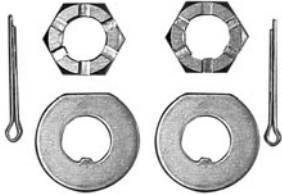

SPINDLE NUT & WASHER SET