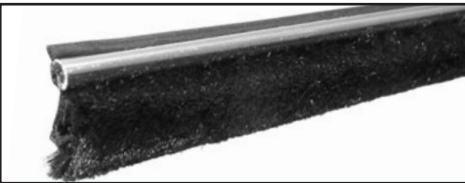

Stop window rattles with this complete set of window felts. Includes pre-attached hardware and chrome bead for easy installation. Enough pieces to do all of your windows inside and outside.

Our "Original Style" feature the correct rounded chrome bead on the outer edge and a thicker flocked felt inside edge.