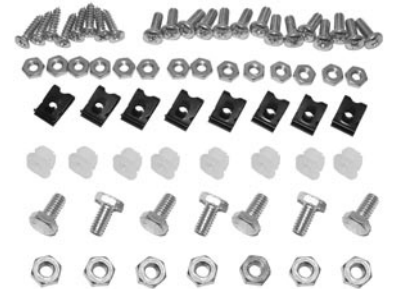

GRILL FASTENER KITS

- 68-07901 67-68 All, 66 pieces .....$ 14.00 kit