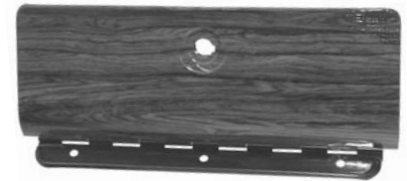

GLOVE BOX DOOR ASSEMBLY

67-042181 67-68 w/o hinge .....$ 89.00 ea.

67-042182 67-68 with hinge .....$ 99.00 ea.

69-042181 69 black face with hinge .....$ 74.00 ea.

69-042182 69 woodgrain face with hinge .....$ 80.00 ea.