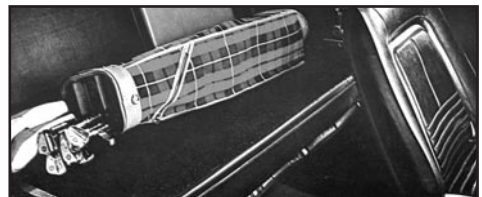

FOLD DOWN REAR SEAT PHOTO