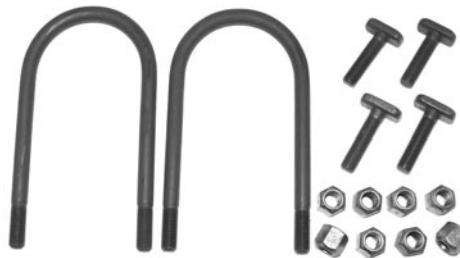

- 70-11332 70-81 . . . . . $ 62.00 kit