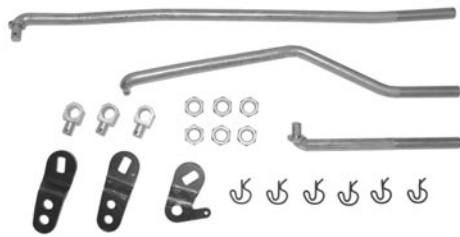

CHEVROLET CAMARO PARTS

Car Shop Inc. 739 North Batavia Orange, California 92868

4-SPEED SHIFT RODS

For use with original shifters only.

67-03811 67-68 With muncie . . . . . $ 159.00 set