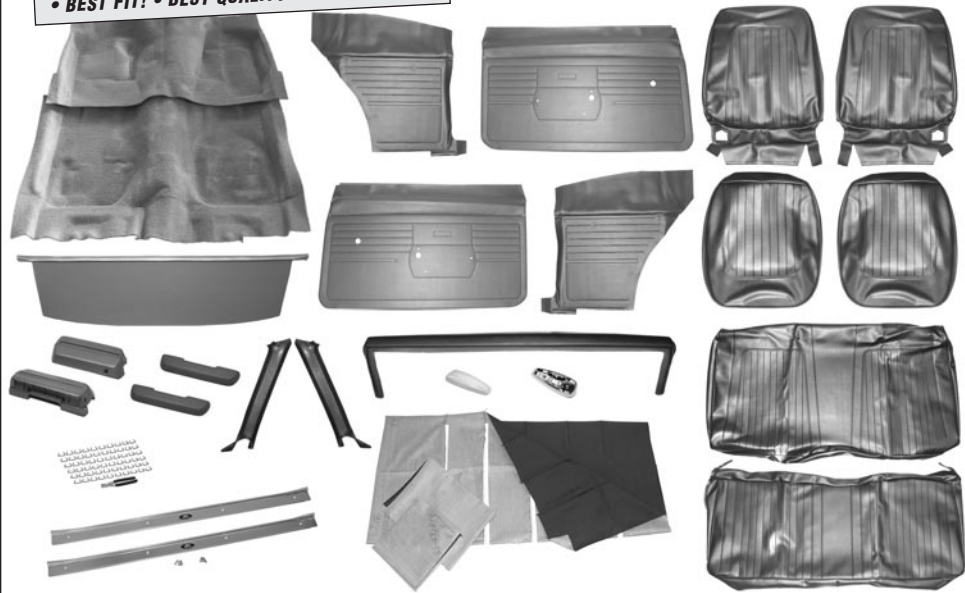

Note: Must specify standard or fold down rear seat!

For pre-assembled door & 1/4-trim panels add $ 275.00, (1968-69 only).

For pre-assembled sun-visors & sail panels add $ 109.00.

67-00628+	67 Black, standard interior	$ 1239.00	kit
67-00629+	67 Red, standard interior	$ 1239.00	kit
67-00630+	67 Light Blue, standard interior .	$ 1239.00	kit
67-00631+	67 Gold, standard interior	$ 1239.00	kit
68-00632+	68 Black, standard interior	$ 1359.00	kit
68-00633+	68 Red, standard interior	$ 1359.00	kit
68-00634+	68 Medium Blue, standard interior	$ 1359.00	kit
68-00635+	68 Ivy Gold, standard interior . .	$ 1359.00	kit
69-00636+	69 Black, without A/C	$ 1399.00	kit
69-00637+	69 Red, without A/C	$ 1399.00	kit
69-00638+	69 White (Ivory), without A/C . .	$ 1399.00	kit
69-00639+	69 Dark Blue, without A/C	$ 1399.00	kit
69-00640+	69 Dark Green, without A/C . . .	$ 1399.00	kit
69-00641+	69 Black, with A/C	$ 1399.00	kit
69-00642+	69 Red, with A/C	$ 1399.00	kit
69-00643+	69 White (Ivory), with A/C	$ 1399.00	kit
69-00644+	69 Dark Blue, with A/C	$ 1399.00	kit
69-00645+	69 Dark Green, with A/C	$ 1399.00	kit

Not eligible for volume discounts.

CAR SHOP OFFERS THE HIGHEST QUALITY UPHOLSTERY! • BEST FIT! • BEST QUALITY! • BEST PRICE! •