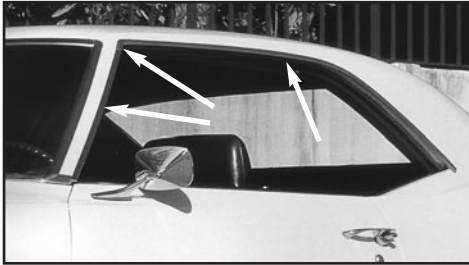

CHEVROLET CAMARO PARTS

Car Shop Inc. 739 North Batavia Orange, California 92868

ROOF DRIP MOLDINGS

6 piece kit

This complete kit contains 2 pillar post moldings, 2 roof drip moldings and 2 corner connectors, polished stainless steel

67-08508 67-69 6 pcs. ....$ 78.00 kit