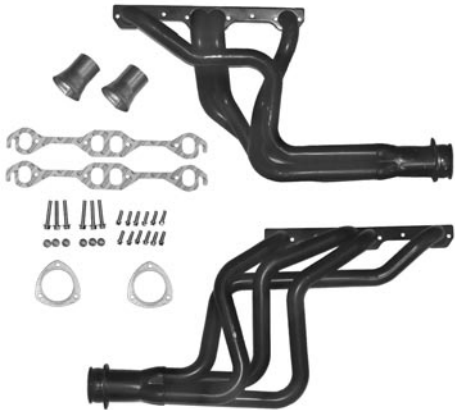

CHEVROLET CAMARO PARTS

Car Shop Inc. 739 North Batavia Orange, California 92868

HEDMAN HEDDERS

All headers include gaskets and bolts. **Made in U.S.A.**

- 67-15619+ 67-69 S/B Black finish 1 5/8" . . $ 339.00 pr.
- 69-15620 69 S/B A/C adapter bracket
  A/C cars only . . . . . $ 29.00 ea.
- 67-15621+ 67-69 B/B Black finish 1 3/4" . . $ 369.00 pr.