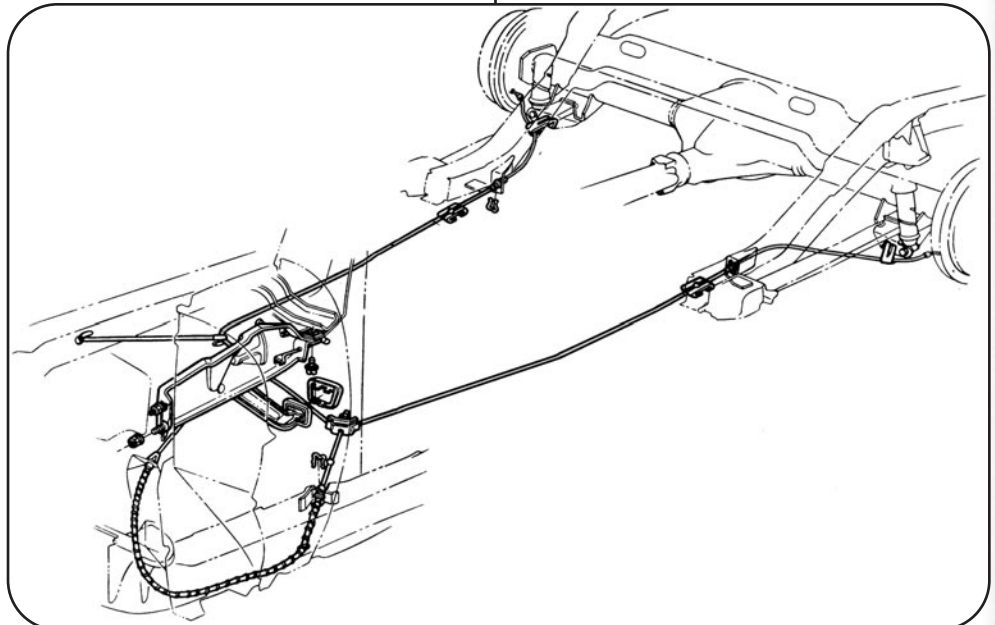

+ The following items require additional shipping and handling.