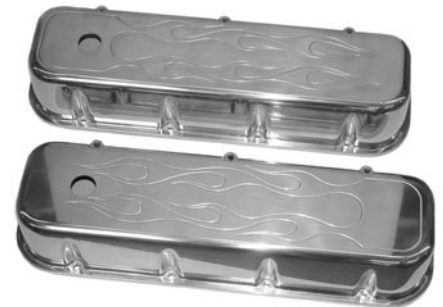

POLISHED ALUMINUM

Show Polished

- 67-17114 67-72 B/B, With flames \$ 159.00 pr.

VALVE COVER GASKETS

- 67-172061 67-69 250 inline 6, cork \$ 14.00 ea.

- 67-17206 67-81 S/B, cork \$ 16.00 pr.
 67-17207 67-81 S/B, rubber \$ 19.00 pr.