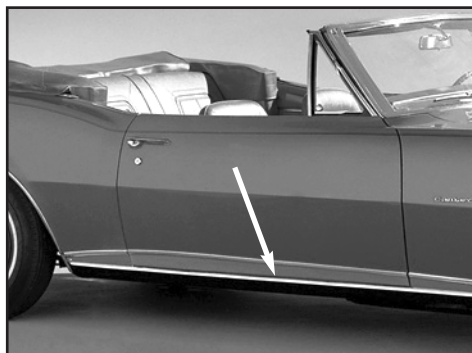

- 67-08427 67 LH, door .....$ 52.00 ea.
- 67-08428 67 RH, door .....$ 52.00 ea.