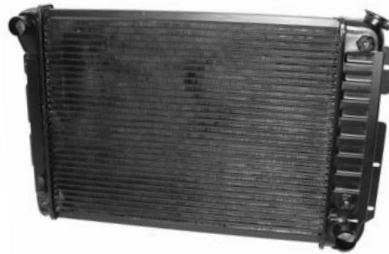

RADIATORS

New reproduction radiators are now available for all years of Camaros. All feature new cores and tanks, not rebuilt. Radiators are built to your cars exact specifications depending on year, transmission type, A/C and engine size. No exchange required and all exceed OEM standards.

Radiators are shipped UPS OVERSIZED

20-3/4" Core

67-14917+ 67-69 Auto trans. (3 row) ... $ 685.00 ea.
67-14918+ 67-69 Manual trans. (3 row) ... $ 654.00 ea.
67-14919+ 67-69 Auto trans. (4 row) ... $ 733.00 ea.
67-14920+ 67-69 Manual trans. (4 row) ... $ 702.00 ea.

23" Core

67-14921+ 67-69 Auto trans. (3 row) ... $ 699.00 ea.
67-14922+ 67-69 Manual trans. (3 row) ... $ 668.00 ea.
67-14923+ 67-69 Auto trans. (4 row) ... $ 747.00 ea.
67-14924+ 67-69 Manual trans. (4 row) ... $ 717.00 ea.

20-3/4" Core

70-14925+ 70-72 Auto trans. (3 row) ... $ 589.00 ea.
70-14926+ 70-72 Manual trans. (3 row) ... $ 553.00 ea.

26" Core

70-14927+ 70-72 Auto trans. (3 row) ... $ 654.00 ea.
70-14928+ 70-72 Manual trans. (3 row) ... $ 618.00 ea.

26" Core

70-14929+ 70-72 Auto trans. (4 row) ... $ 726.00 ea.
70-14930+ 70-72 Manual trans. (4 row) ... $ 690.00 ea.

20-3/4" Core

73-14931+ 73-79 All (3 row) .....$ 589.00 ea.

26-1/4" Core

73-14932+ 73-79 All (3 row) .....$ 654.00 ea.
73-14933+ 73-79 All (4 row) .....$ 726.00 ea.

20-3/4" Core

80-14934+ 80-81 All (3 row) .....$ 589.00 ea.

26-1/4" Core

80-14935+ 80-81 All (3 row) .....$ 655.00 ea.
80-14936+ 80-81 All (4 row) .....$ 726.00 ea.

RADIATOR OVERFLOW HOSE

Reproduction of the original thin walled tubing.

67-15005 67-81 .....$ 2.00 ft.

RADIATOR OVERFLOW HOSE CLIP

Mounts on the side of the radiator, and the hose clips into it and keeps the hose up against the radiator.

68-150051 68-81 .....$ 11.00 ea.