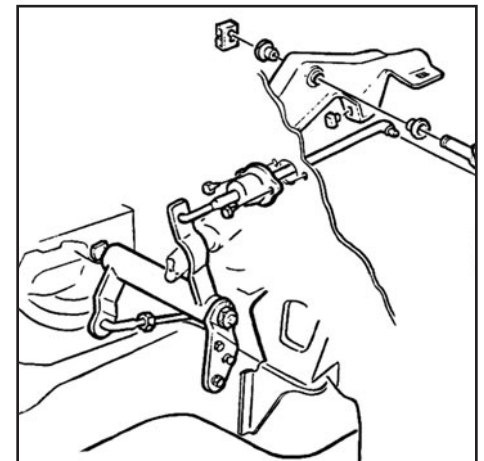

FIREWALL CLUTCH ROD HOLE COVER & SEAL

Used on factory automatic equipped Camaros.
67-14205 67-69\$ 7.00 ea.

BELLOUSING

New reproduction high performance 11" style bellhousing.
67-142055 67-81\$ 175.00 ea.
67-142056 67-81 Heavy Duty\$ 269.00 ea.