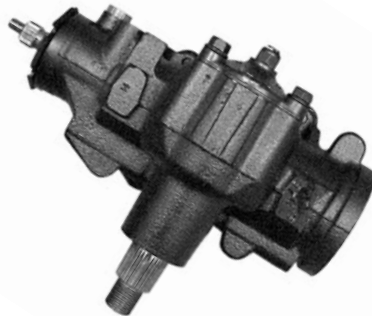

POWER STEERING GEAR BOX

Rebuilt original units.

67-10902	67-76	4 turns	.....$ 359.00 ea.
67-10903	67-76	Quick Ratio, 3 turns	.....$ 479.00 ea.