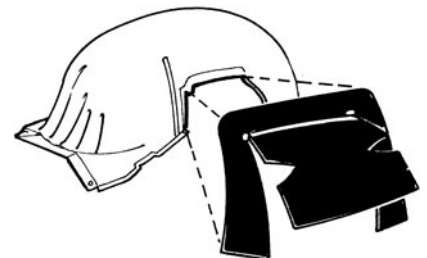

A-ARM SPLASH FLAPS

These rubber flaps connect to the inner front fenders to hide the control arm shafts. They do an excellent job of keeping water, dirt, etc... out of your engine compartment. Includes staples.

67-06410 67-68 .....$ 25.00 set

69-06411 69 .....$ 25.00 set

70-06412 70-81 .....$ 20.00 set