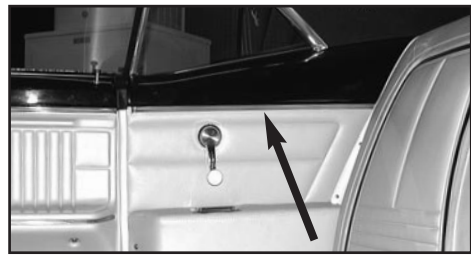

Original for 1967 deluxe door panels, replacement for standard door panels. Polished stainless steel.

67-01924	67	Front, with deluxe interior	
		LH or RH	.....$ 69.00 ea.
67-019241	67	Front, with standard interior	
		LH or RH	.....$ 45.00 ea.

For standard interior.

67-019251	67	Rear, coupe, LH & RH	..$ 45.00	pr.
For deluxe interior.				
67-01925	67	Rear, coupe, LH & RH	..$ 74.00	pr.
67-01926	67	Rear, conv., LH & RH	...$ 74.00	pr.

UPPER DOOR PANEL RETAINER MOLDING SCREW KIT

Does front & rear interior panel retainers.

67-019245	67	18 pieces	.....$ 7.50	kit