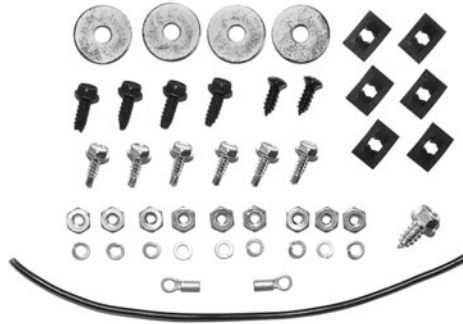

CONSOLE GAUGE HARDWARE KIT

68-04112 68-69 .....$ 16.00 kit