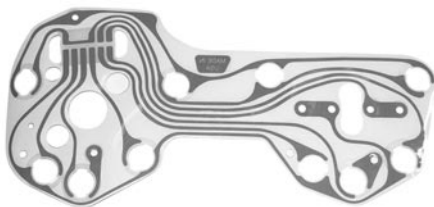

PRINTED CIRCUIT BOARD

Brand new replacements to get your instrument panel going again.

67-04906 67 All .....$ 69.00 ea.
68-04907 68 Without tach. ....$ 69.00 ea.
68-04908 68 With tach. ....$ 69.00 ea.
70-04909 70-81 With gauges .....$ 69.00 ea.
70-049091 70-81 Without gauges .....$ 69.00 ea.