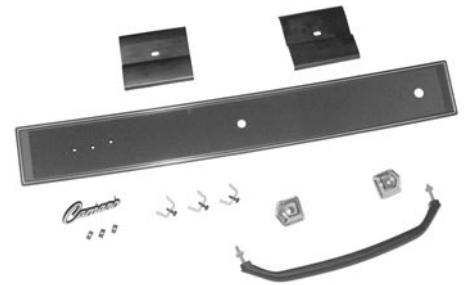

DASH PANEL GRAB HANDLE

Mounts above glove box.

69-04505 69 Black\$ 39.00 ea.

69-04506 69 Chrome bezels\$ 20.00 pr.

69-04507 69 Backing plates\$ 24.00 pr.

DASH GRAB BAR KIT

Includes: dash panel plate, plate retainers, dash emblem, grab handle, grab handle bezels, backing plates and hardware.