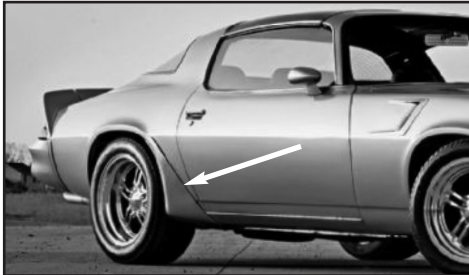

1970-1981 3-PIECE SPOILER KIT

70-13311	70-73	3 pcs.	\$ 350.00	kit
74-13312	74-81	3 pcs.	\$ 350.00	kit

CHEVROLET CAMARO PARTS

Car Shop Inc. 739 North Batavia Orange, California 92868

Z/28 REAR QUARTER FLARES