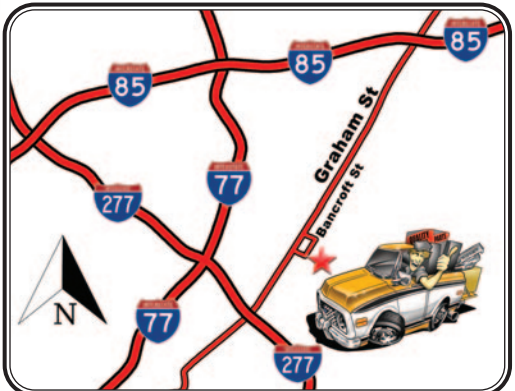

CHEVROLET PRODUCTS

New North Carolina Location April 2024!

TRUCK SHOP Charlotte N.C. Showroom is open:
TUESDAY-FRIDAY 8:30 to 4:30
SATURDAY 8:30 to 2:30
SUNDAY & MONDAY Closed

Follow us on...  

Truck Shop Inc. 1900 Bancroft Street Charlotte, NC 28206
Showroom 1-704-979-6490 • Fax Order 1-704-979-5157