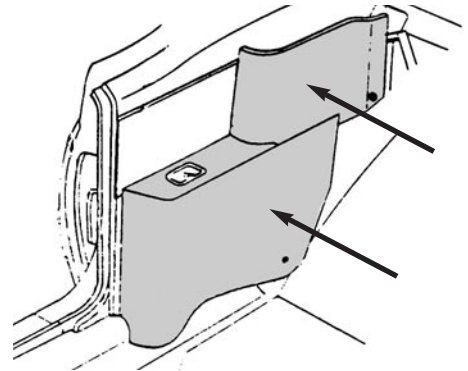

CONVERTIBLE REAR ARM REST COVERS

Pre-sewn vinyl covers to finish up your interior.
Set includes left and right side covers.

67-02120 67-69 Black .....$ 99.00 set
67-02121 67-69 Red .....$ 99.00 set
67-02122 67 Light Blue .....$ 99.00 set
67-02123 67 Bright Blue .....$ 99.00 set
67-02124 67 Gold .....$ 99.00 set
67-02125 67 Parchment .....$ 99.00 set
67-02126 67-68 Turquoise .....$ 99.00 set
68-02127 68 Medium Blue .....$ 99.00 set
68-02128 68 Ivy Gold .....$ 99.00 set
68-02129 68 Pearl Parchment .....$ 99.00 set
69-02130 69 White .....$ 99.00 set
69-02131 69 Orange .....$ 99.00 set
69-02132 69 Dark Blue .....$ 99.00 set
69-02133 69 Dark Green .....$ 99.00 set