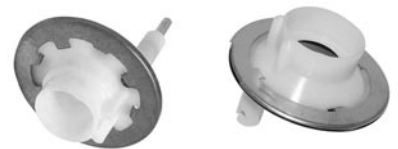

TURN SIGNAL CANCELLING CAM

67-10507 67-68 With tilt ..... $ 35.00 ea.

69-10507 69-81 With tilt ..... $ 15.00 ea.