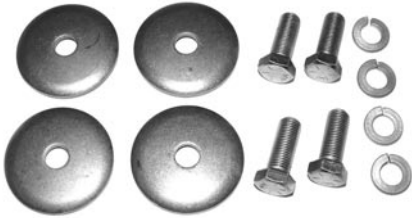

CHEVROLET CAMARO PARTS

Car Shop Inc. 739 North Batavia Orange, California 92868

UPPER A-ARM BUSHING RETAINER KIT