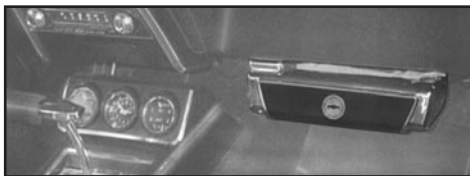

70-04706 70-78\$ 26.00 ea.

CIGARETTE LIGHTER RETAINER

Rochester style housing.

67-04707 67-78\$ 6.00 ea.

Rochester style housing.

70-04707 70-81 with light housing\$ 24.00 ea.

TISSUE DISPENSER

67-04708 67\$ 79.00 ea.