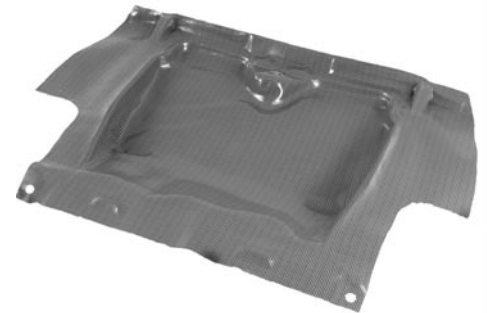

TRUNK MATS

ORIGINAL STYLE

Die-cut to fit your trunk exactly. Made of the same molded rubber and design as the original.

Improves the appearance of your trunk space dramatically.

67-09016+ 67 Black & aqua\$ 85.00 ea.
68-09017+ 68 Black & aqua\$ 85.00 ea.
69-09018+ 69 Black & aqua\$ 85.00 ea.