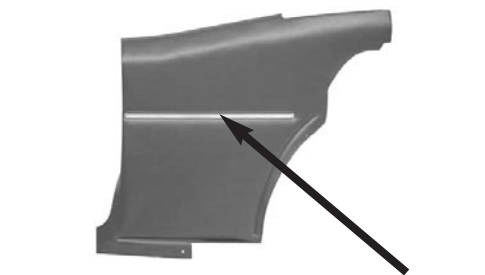

DELUXE 1/4 TRIM PANEL MOLDINGS

68-01940	68-69	Coupe	.....$ 39.00	ea.
68-01941	68-69	Convertible	.....$ 39.00	ea.