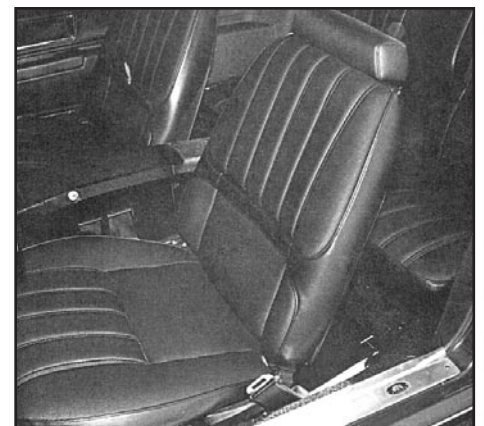

+ The following items require additional shipping and handling.

Fax Order 1-714-771-0407 • Toll Free 1-800-235-2470 • www.TruckandCarShop.com • 2024 Catalog