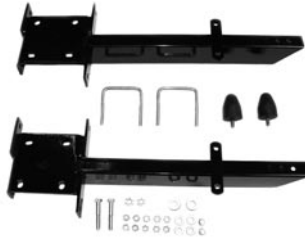

- 67-114101 68-69 LH, with multi leaf\$ 44.00 ea.
- 67-114102 68-69 RH, with multi leaf\$ 44.00 ea.
- 70-11411 70-81 LH or RH, with multi leaf\$ 30.00 ea.

TRACTION BAR KIT

- 67-11413 67-69\$ 224.00 kit

TRACTION BAR BRACKET