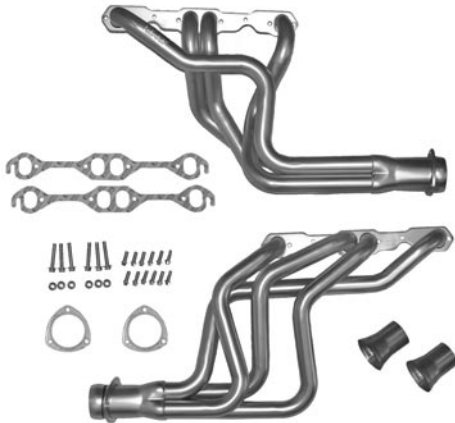

HEDMAN ELITE HEDDERS

All Elite headers are made from ultra heavy 14 gauge aluminized tubing and 3/8 inch flanges, then a thermal coating is added to resist intense heat and the adverse elements.

Includes gaskets and bolts. **Made in U.S.A.**

- 67-15622+ 67-69 S/B Silver thermal coated
  1 5/8" . . . . . $ 809.00 pr.
- 69-15623 69 S/B A/C adapter bracket
  A/C cars only . . . . . $ 29.00 ea.
- 67-15624+ 67-69 B/B Silver thermal coated
  1 3/4" . . . . . $ 829.00 pr.