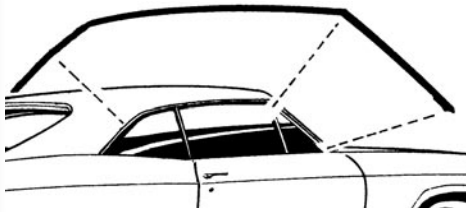

CHEVROLET CAMARO PARTS

Car Shop Inc. 739 North Batavia Orange, California 92868

ROOF RAIL WEATHERSTRIP

Thick rubber piece that follows the outer edge of the roof line. Features molded ends just like the originals.

67-06101	67	Hardtop	.....$ 69.00 pr.
68-06102	68-69	Hardtop	.....$ 69.00 pr.
70-06103	70-81		.....$ 63.00 pr.