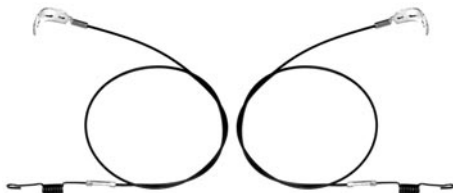

CONVERTIBLE TOP CABLES

67-05904 67-69\$ 24.00 pr.

CONVERTIBLE TOP HOLD DOWN LATCHES

For manually operated tops only.

67-05905 67-69\$ 26.00 pr.

CONVERTIBLE TOP BOOTS

Top boots fit over the top well when the top is down.