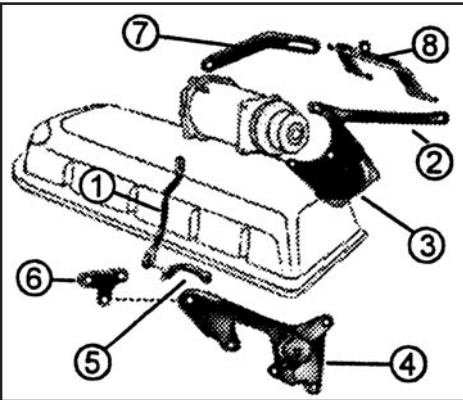

BIG BLOCK A/C BRACKETS

67-14507 67-68 Front compressor brace, B/B, #2 .....$ 23.00 ea.

67-14508 67-68 Rear compressor brace, B/B, #7 .....$ 23.00 ea.