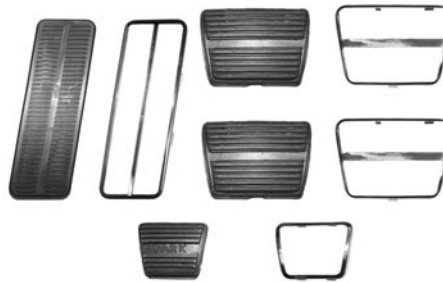

67-13932 67-68 MT without disc .....$ 39.00 kit

69-13934 69 MT without disc .....$ 39.00 kit