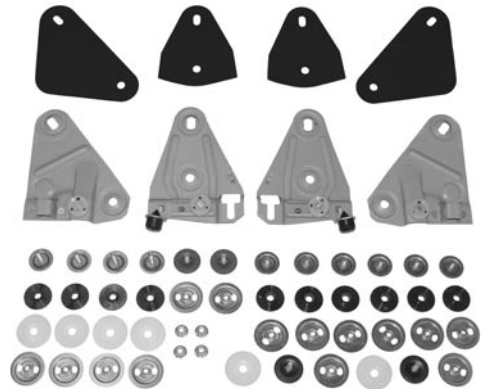

Plated steel with rubber coated ends, 2 per door.

70-053295	70-81	\$ 6.00 ea.
-----------	-------	-------------

DOOR GLASS MOUNTING KIT

Everything included to fully mount both LH & RH door glass.

68-053252	68-69	\$ 225.00 kit
-----------	-------	---------------