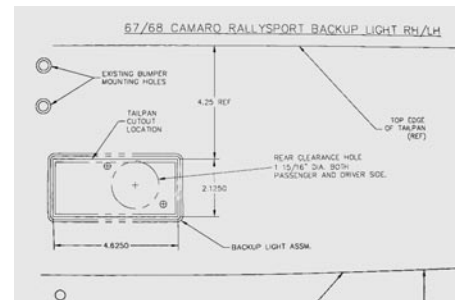

69-070042 69 R/S, 8 pieces \$ 5.00 kit

BACK-UP LIGHT HOUSING TEMPLATE

67-07005 67-68 R/S \$ 38.00 pr.
69-07006 69 R/S \$ 29.00 pr.

CHEVROLET CAMARO PARTS

Car Shop Inc. 739 North Batavia Orange, California 92868