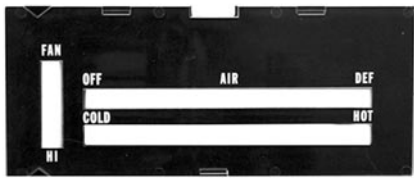

CHEVROLET CAMARO PARTS

Car Shop Inc. 739 North Batavia Orange, California 92868

HEATER & A/C CONTROL LENSES

Features correct green lettering for Camaro, includes a new die cut black backing plate.

- | | | | | | |
|----------|----|-------------|---------|-------|-----|
| 69-05017 | 69 | Heater lens |\$ | 16.00 | ea. |
| 69-05018 | 69 | A/C lens |\$ | 16.00 | ea. |