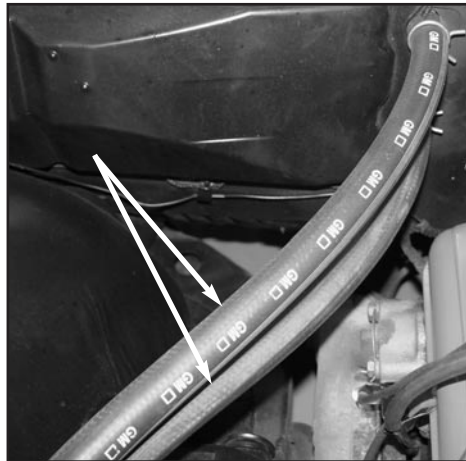

- | | | | |
|----------|-------|---|--------------|
| 69-15302 | 69-81 | Hose clamp kit
Tower style | \$ 25.00 kit |
|----------|-------|---|--------------|

HEATER HOSE KITS

- | | | | |
|----------|-------|----------------------------|--------------|
| 67-15224 | 67-81 | Smooth with GM logo . . | \$ 32.00 pr. |
| 67-15225 | 67-81 | Original ribbed design . . | \$ 39.00 pr. |