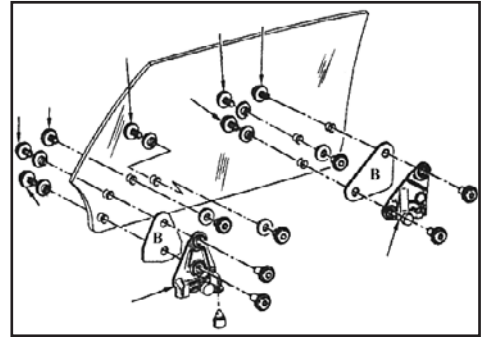

Plated steel with rubber coated ends, 2 per door.

70-053295	70-81	\$ 6.00 ea.
-----------	-------	-------------

DOOR GLASS MOUNTING KIT

Everything included to fully mount both LH & RH door glass.

68-053252	68-69	\$ 225.00 kit
-----------	-------	---------------