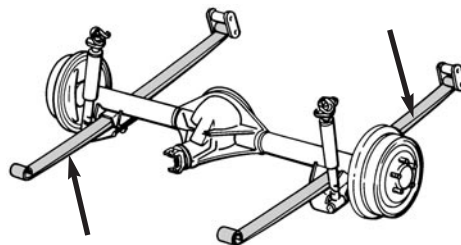

LEAF SPRINGS