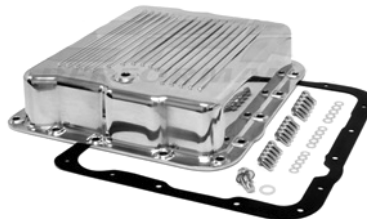

- 67-180061 67-81 TH700R4 . . . $ 72.00 ea.