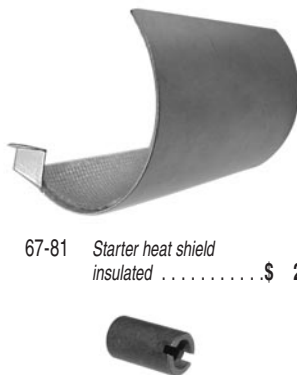

STARTER MOTOR / SOLENOID HEAT SHIELD

- 67-15316 67-81 Starter heat shield insulated .....$ 24.00 ea.

B/B heat shield retainer nut fits original shield.

- 67-15317 67-72 .....$ 8.00 ea.