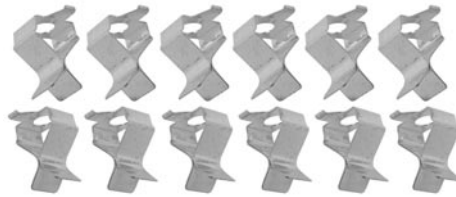

PRINTED CIRCUIT BOARD RETAINING CLIPS

76-04908 76-89 12 pcs.\$ 12.00 kit

DASH CLOCK

Center dash clock. Mounts between speedo and tach.
69-04902 69\$ 149.00 ea.

70-049021 70-78\$ 219.00 ea.

DASH CLOCK KNOB KIT