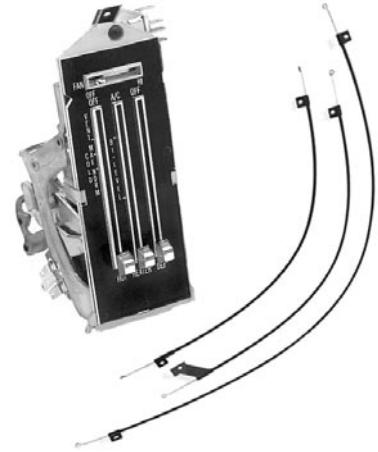

HEATER CONTROL PANELS

- 69-05012 69 With A/C with cables .....$ 329.00 ea.