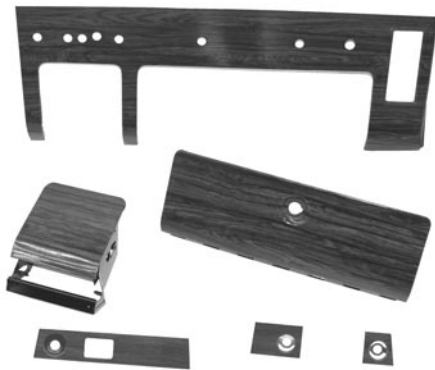

Complete kit: glove box, ash tray, RH dash panel, 2 pcs. radio plate and headlight/wiper plate woodgrain.
69-045081 69 6 pcs. . . . . $ 249.00 kit

RH INSTRUMENT TRIM PANEL FASTENER KIT

69-045082 69 11 pieces . . . . . $ 4.50 kit

LOWER DASH PANEL

Will fit 1977-81, radio holes must be modified.
70-04511 70-76 . . . . . $ 249.00 ea.