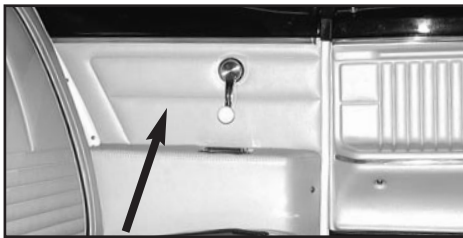

REAR 1/4 TRIM PANELS, COUPE

Unassembled

67-02007	67 Black	$ 115.00	pr.
67-02008	67 Bright Blue	$ 115.00	pr.
67-02009	67 Red	$ 115.00	pr.
67-02010	67 Gold	$ 115.00	pr.
67-02011	67 Turquoise	$ 115.00	pr.
67-02012	67 Parchment	$ 115.00	pr.