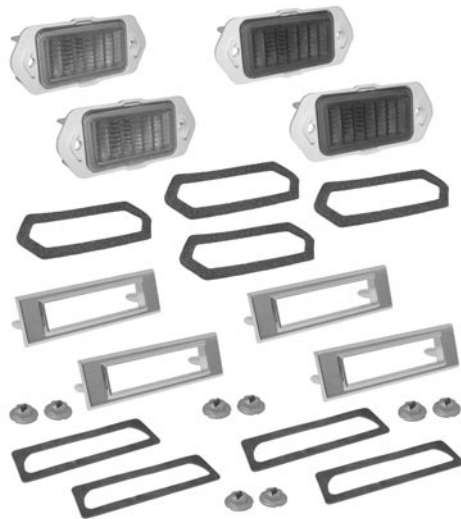

Kit includes: 4 lenses, 4 bezels, 4 bezel to body gaskets, 4 lens to body gaskets and 8 retaining nuts.

69-066131 69 24 pcs. \$ 85.00 kit

PARKING LIGHT PIGTAIL

67-06624 67-68 LH or RH, exc. R/S . . . \$ 18.00 ea.