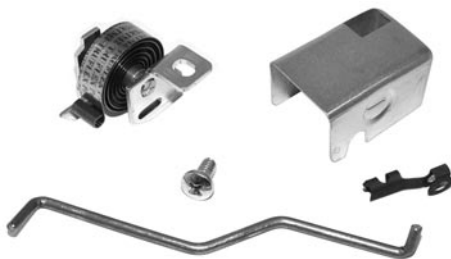

CHOKE KITS

Our reproduction chokes look very similar to the originals. Includes the choke spring (thermostat), housing, rod, screw and attaching clip. Available for most Special Hi-Performance applications.

67-16101 67-69 S/B with Holley .....$ 32.00 kit
67-16102 67-69 S/B with Q-Jet .....$ 32.00 kit