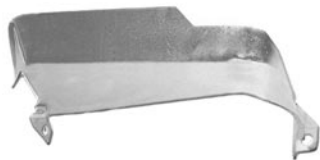

STARTER MOTOR HEAT SHIELD

1. Reproduction of the original big block starter heat shield, stainless steel.
- 67-15314 67-72 B/B .....$ 18.00 ea.