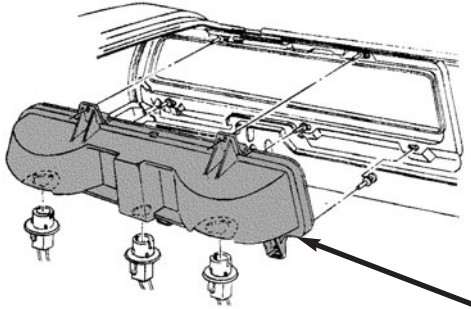

- 69-06816 69 LH, exc. R/S .....$ 62.00 ea.
  69-06817 69 RH, exc. R/S .....$ 62.00 ea.
  69-06818 69 LH, R/S .....$ 62.00 ea.
  69-06819 69 RH, R/S .....$ 62.00 ea.