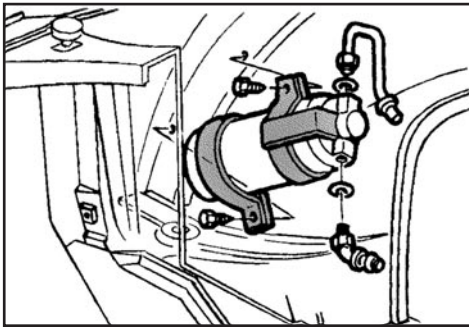

CHEVROLET CAMARO PARTS

Car Shop Inc. 739 North Batavia Orange, California 92868

A/C DRIER BRACKETS

- 67-14517 67 All .....$ 25.00 pr.
- 68-14517 68-69 All .....$ 25.00 pr.