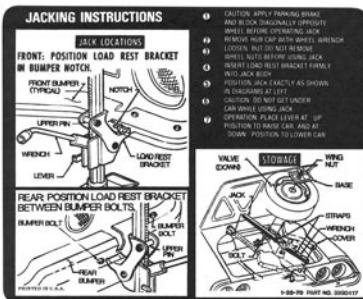

Jacking Instruction Decals

69-18647	69	Coupe, regular	\$ 4.50 ea.
69-18648	69	Coupe with space saver	\$ 4.50 ea.
69-18649	69	Coupe, SS	\$ 4.50 ea.
69-18650	69	Convertible, regular	\$ 4.50 ea.
69-18651	69	Convertible with space saver	\$ 4.50 ea.
69-18652	69	Convertible, SS	\$ 4.50 ea.