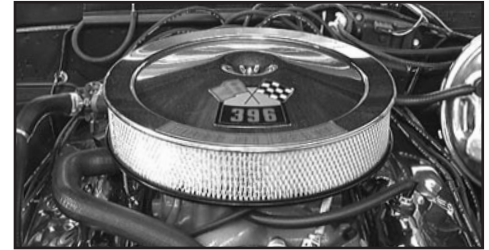

CHROME AIR CLEANER LID

This is the optional chrome lid only. 14"

67-15909 67-69 Open element & Cowl .....$ 49.00 ea.
69