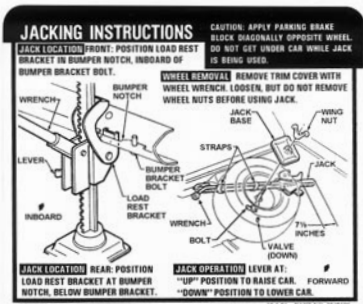

Jacking Instruction Decals

69-18647	69	Coupe, regular	\$ 4.50 ea.
69-18648	69	Coupe with space saver	\$ 4.50 ea.
69-18649	69	Coupe, SS	\$ 4.50 ea.
69-18650	69	Convertible, regular	\$ 4.50 ea.
69-18651	69	Convertible with space saver	\$ 4.50 ea.
69-18652	69	Convertible, SS	\$ 4.50 ea.