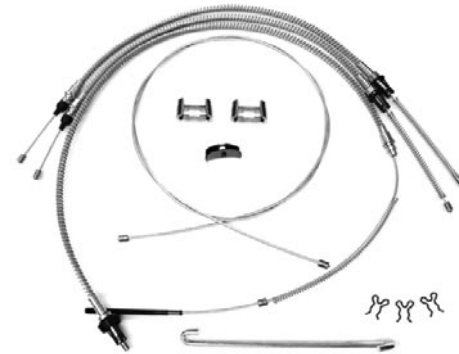

Black plastic coated cable kit

67-12506	67-69	11 pcs.	\$ 99.00 kit
67-125061	67-69	4 pcs. cables only	\$ 79.00 kit

OE spiral wound cable kit

67-12507	67-69	11 pcs.	\$ 159.00 kit
----------	-------	-----------------	---------------