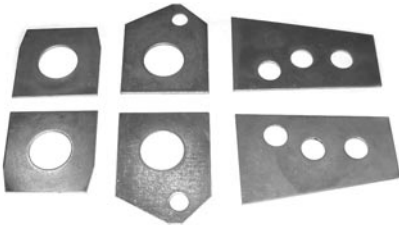

SUB FRAME REINFORCEMENT PLATES