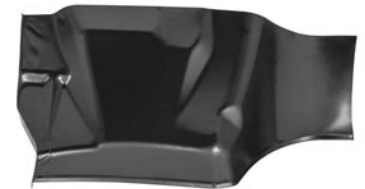

SHIFT TUNNEL FLOOR PAN

67-13504	67-69	\$ 64.00 ea.
----------	-------	-------	--------------

FLOOR PAN TOE BOARD

Fits from the floor pan to the firewall.

67-13509	67-69	LH	\$ 65.00 ea.
67-13510	67-69	RH	\$ 65.00 ea.