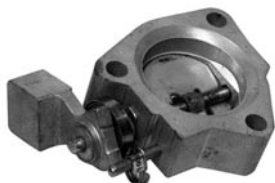

EXHAUST HEAT RISER VALVE

- 67-15713 67-81 S/B heat riser valve, 2" . $ 99.00 ea.