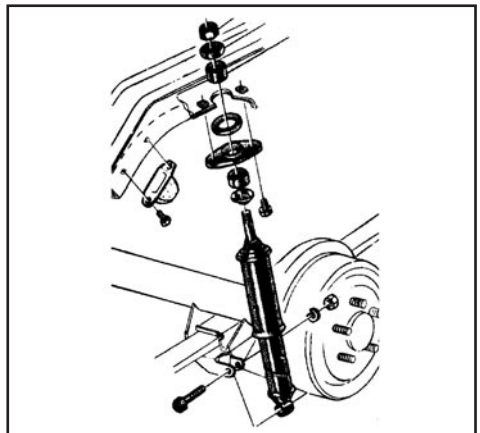

REAR SHOCK BOLT CAP

Mounts in the trunk on top of the shock stud. Keeps the shock threads from getting damaged. Commonly missing. GM part #3908372.

68-11130 68-69 .....$ 11.00 ea.