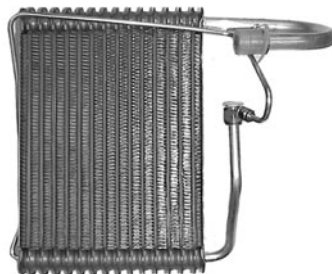

A/C EVAPORATOR CORE

68-14404	67-69	S/B	.....	$ 329.00 ea.
68-144041	67-69	B/B	.....	$ 329.00 ea.