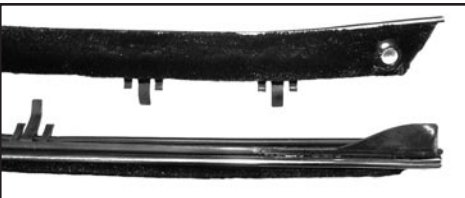

67-06201 67 Coupe, 8 pcs. . . . . $ 199.00 set
67-06202 67 Convertible, 8 pcs. . . . $ 165.00 set

1968 with special door ledge moldings

68-06203 68 Coupe, 8 pcs. . . . . $ 175.00 set
68-06204 68 Convertible, 8 pcs. . . . $ 169.00 set

1968 without special door ledge moldings

68-06205 68-69 Coupe, 8 pcs. . . . . $ 229.00 set
68-06206 68-69 Convertible, 8 pcs. . . . $ 195.00 set

1970-81 with special door ledge moldings

Molding is attached to the door not the felt.

70-06207 70-81 4 pcs. . . . . $ 88.00 set

1970-81 without special door ledge moldings

Molding is part of the felt and does not extend to the fender.

70-06208 70-81 4 pcs. . . . . $ 99.00 set