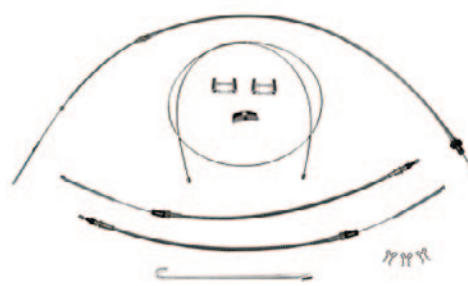

PARKING BRAKE CABLE KITS

Includes Front cable , intermediate cable, 2 rear cables, front connector, 2 rear connectors intermediate guide hook and 3 retainer clips.

Black plastic coated cable kit

67-12506	67-69	11 pcs.	$ 99.00 kit
67-125061	67-69	4 pcs. cables only	$ 79.00 kit