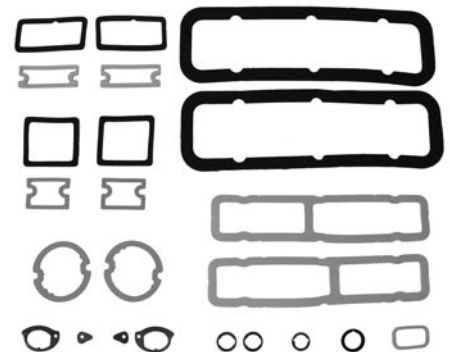

PAINT SEAL GASKET SET

New improved paint seal kits!

Reproduced from die-cut sponge rubber, correct color gaskets,
not all black like other kits on the market!

Includes seals for: tail lamp housings, tail light lenses, standard & RS
park lamp lenses, RS park light housings, door handles, door locks,
trunk lock, antenna base, license light lens, RS back up light lenses
and RS back up light housings.

67-06313 67 .....$ 39.00 kit