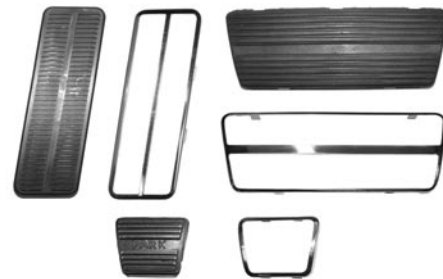

67-13936 67-68 AT without disc .....$ 32.00 kit

69-13937 69 AT with disc .....$ 35.00 kit

69-13938 69 AT without disc .....$ 31.00 kit

AUTOMATIC BRAKE PEDAL PADS

67-14001 67-81 .....$ 7.00 ea.

67-14002 67-69 with disc brakes .....$ 12.00 ea.

AUTOMATIC BRAKE PEDAL TRIM PLATE

67-14003 67-81 .....$ 7.00 ea.