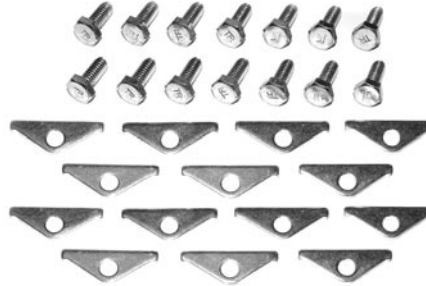

Complete set of zinc-plated retainers and zinc-plated bolts with the correct "TR" headmark, 8 retainers and 8 bolts.

- 67-17203 67-81 S/B .....$ 16.00 kit