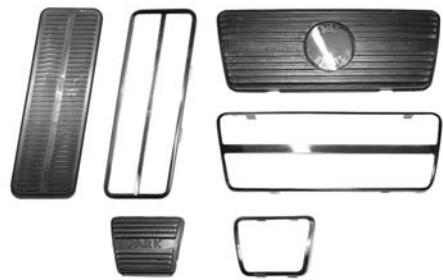

Kits include plastic gas pedal with trim, brake pedal pad with trim, and parking brake pedal pad with trim.

67-13935 67-68 AT with disc .....$ 36.00 kit