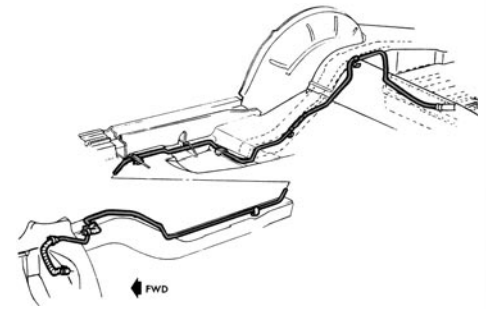

FUEL TANK TO PUMP FUEL LINES

ORIGINAL MATERIAL

67-16435+ 67-68 6-cylinder & S/B 2 BBL
5/16" diameter fuel line . . $ 89.00 ea.
67-16436+ 67-68 S/B 4 BBL
3/8" diameter fuel line . . $ 89.00 ea.
67-16437+ 67 B/B
3/8" diameter fuel line . . $ 89.00 ea.
68-16438+ 68 B/B
3/8" diameter fuel line . . $ 89.00 ea.
69-16439+ 69 6-cyl. & S/B 2 BBL
5/16" diameter fuel line . . $ 89.00 ea.
69-16440+ 69 S/B 4 BBL & B/B
3/8" diameter fuel line . . $ 89.00 ea.
70-16441+ 70-74 3/8", 2-pc. . . . . $ 89.00 ea.
75-16442+ 75-77 3/8", 2-pc. . . . . $ 89.00 ea.
78-16443+ 78-79 3/8", 2-pc. . . . . $ 89.00 ea.
80-16444+ 80-81 3/8", 2-pc. . . . . $ 89.00 ea.

STAINLESS STEEL

67-16445+ 67-68 6-cylinder & S/B 2 BBL
5/16" diameter fuel line . . $ 125.00 ea.
67-16446+ 67-68 S/B 4 BBL
3/8" diameter fuel line . . $ 125.00 ea.
67-16447+ 67 B/B
3/8" diameter fuel line . . $ 125.00 ea.
68-16448+ 68 B/B
3/8" diameter fuel line . . $ 125.00 ea.
69-16449+ 69 6-cylinder & S/B 2 BBL
5/16" diameter fuel line . . $ 125.00 ea.
69-16450+ 69 S/B 4 BBL & B/B
3/8" diameter fuel line . . $ 125.00 ea.
70-16451+ 70-74 3/8", 2-pc. . . . . $ 125.00 ea.
75-16452+ 75-77 3/8", 2-pc. . . . . $ 125.00 ea.
78-16453+ 78-79 3/8", 2-pc. . . . . $ 125.00 ea.
80-16454+ 80-81 3/8", 2-pc. . . . . $ 125.00 ea.

+ The following items require additional shipping and handling.