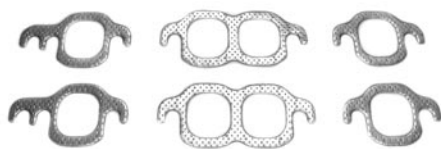

EXHAUST MANIFOLD GASKETS

- 67-15711 67-81 S/B ..... $ 12.00 set
  67-15712 67-72 B/B ..... $ 15.00 set