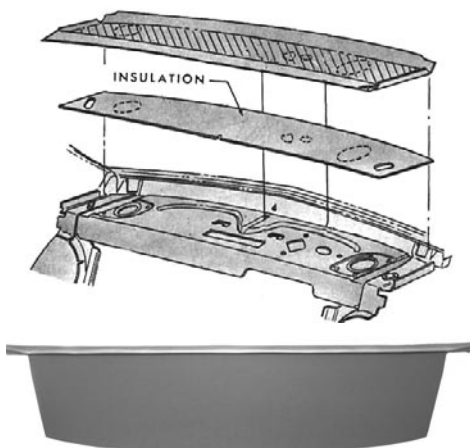

CHEVROLET CAMARO PARTS

Car Shop Inc. 739 North Batavia Orange, California 92868

PACKAGE TRAY

Die cut reproduction for a perfect fit. Includes color matched vinyl strip and foam underside

67-02818+	67-69	Black	.....$ 34.00 ea.
67-02819+	67-69	Red	.....$ 34.00 ea.
67-02820+	67	Light Blue	.....$ 34.00 ea.
67-02821+	67	Bright Blue	.....$ 34.00 ea.
67-02822+	67	Gold	.....$ 34.00 ea.
67-02823+	67-68	Turquoise	.....$ 34.00 ea.
68-02824+	68	Medium Blue	.....$ 34.00 ea.
69-02825+	69	Dark Blue	.....$ 34.00 ea.
69-02826+	69	Moss Green	.....$ 34.00 ea.
69-02827+	69	Dark Green	.....$ 34.00 ea.