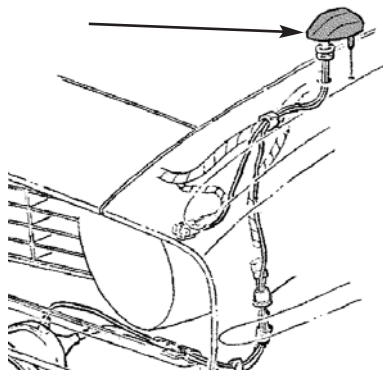

FIBER OPTIC VIGILITE CHROME BEZEL

Chrome bezel that fits over fiber optic lens. Mounts on top of fenders.

68-09804	68-69	LH or RH	$ 29.00	ea.