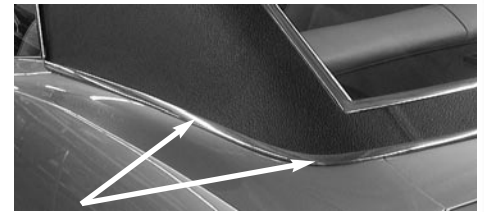

VINYL TOP MOLDINGS

Excellent reproduction of the vinyl top molding complete w/clips.

67-06014 67-68 . . . . . $ 149.00 set
69-06015 69 . . . . . $ 169.00 set

VINYL TOP MOLDING CLIP KIT

67-060151 67-68 . . . . . $ 24.00 kit
69-060152 69 . . . . . $ 19.00 kit