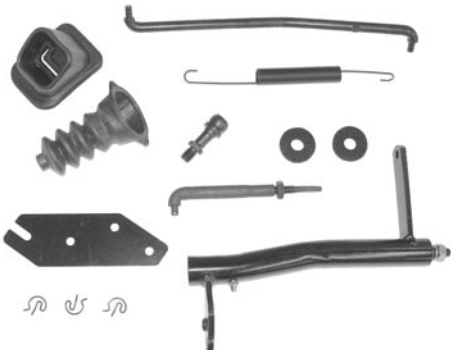

70-14016 70-71 .....$ 129.00 kit
72-14017 72-81 .....$ 135.00 kit

BRAKE PEDAL RETAINER PIN

62-14045 67-69 Automatic .....$ 15.00 ea.