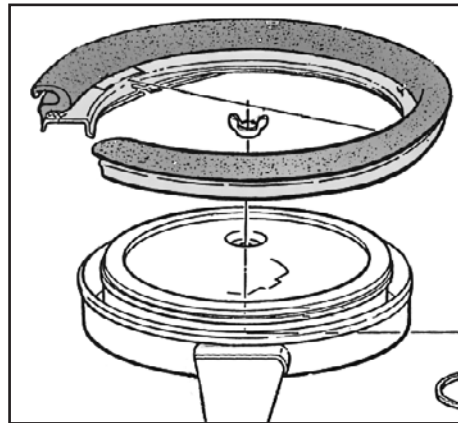

COWL INDUCTION FLANGE TO HOOD SEAL

- 69-16004 69 . . . . . $ 29.00 ea.

COWL INDUCTION AIR INLET FRAME

This is the metal frame that fits directly under the hood door.

- 69-16005 69 Frame . . . . . $ 28.00 ea.

FRAME-TO-HOOD SEAL

- 69-16007 69 . . . . . $ 7.50 ea.

- 69-16008 69 frame to hood screws . . $ 3.50 kit

AIR INLET FRAME FLAP

This is the plastic flapper that fits into the metal air inlet frame, flap opens and closes when gas pedal is pressed.

- 69-16009 69 . . . . . $ 12.00 ea.

FLAPPER-TO-FRAME RETAINERS

Includes 3 retainers for mounting flapper to the air inlet frame.

- 69-16010 69 . . . . . $ 4.00 set

COWL HOOD FLAPPER DELETE PLATE

Now you can cover the ugly flapper hole in the back of the cowl induction hood if not using the factory cowl induction system, with Bow-Tie.

- 67-160102 69 black plastic . . . . . $ 25.00 ea.
- 67-160103 69 aluminum . . . . . $ 40.00 ea.

Steel, without Bow-Tie.

- 67-160104 69 steel . . . . . $ 29.00 ea.