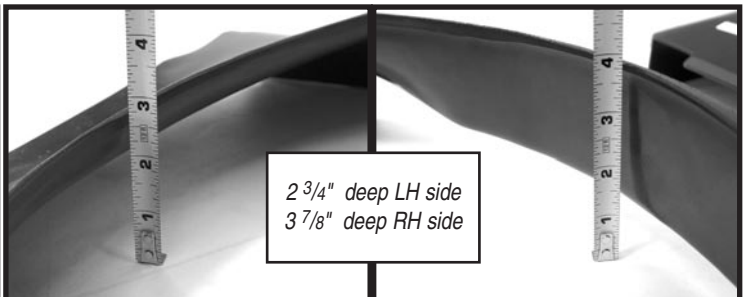

2 3/4" deep LH side
3 7/8" deep RH side

Car Shop price $ 75.00

competitors price $ 79.95