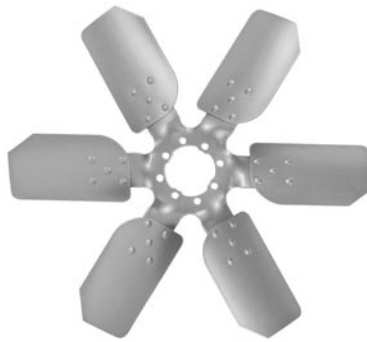

FAN BLADE

Clutch type, Fits 3" or 3 1/4" diameter fan clutch bolt pattern.
67-152062 universal, 6-blade, 18", silver . . . . $ 55.00 ea.