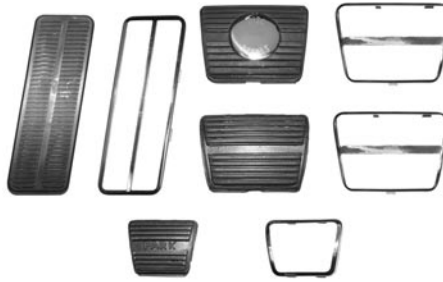

PEDAL PAD & TRIM PLATE KITS

Kits include plastic gas pedal with trim, brake & clutch pedal pads with trim, and parking brake pedal pad with trim.

67-13931 67-68 MT with disc .....$ 46.00 kit

69-13933 69 MT with disc .....$ 46.00 kit