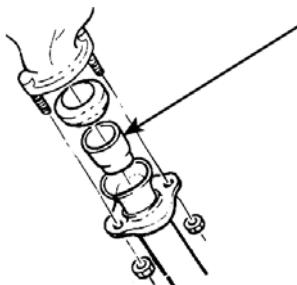

EXHAUST MANIFOLD HEADPIPE EXTENSION

Fits between the exhaust manifold and the headpipe, supports the main headpipe donut gasket.

- 67-15730 67-81 2" OD ..... $ 15.00 ea.
  67-15731 67-81 2 1/2" OD ..... $ 15.00 ea.