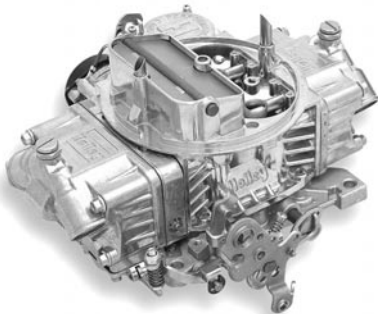

HOLLEY 750 CFM 4-BBL

Model 4160, dual feed, vacuum secondaries with manual choke. Bright silver finish!

67-16113 67-81 750 CFM .....$ 459.00 ea.