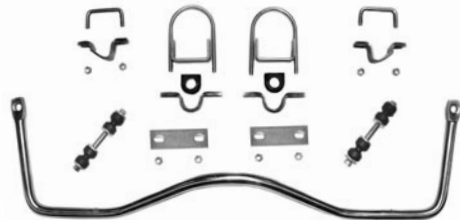

REAR SWAY BAR KIT