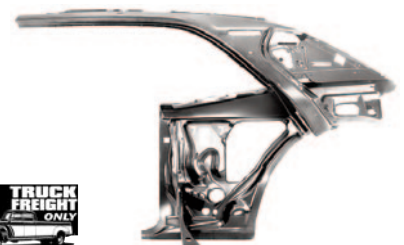

QUARTER/DOOR FRAME INNER PANEL

67-13070⁺	67-69	LH	.....$ 499.00 ea.
67-13071⁺	67-69	RH	.....$ 499.00 ea.

+ The following items require additional shipping and handling.

Fax Order 1-714-771-0407 • Toll Free 1-800-235-2470 • www.TruckandCarShop.com • 2024 Catalog