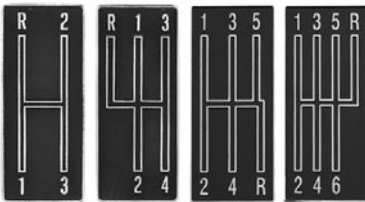

CONSOLE SHIFT PATTERN PLATE

68-03707 68-69 3-speed .....$ 15.00 ea.
68-03708 68-69 4-speed .....$ 15.00 ea.
68-037081 68-69 5-speed .....$ 31.00 ea.
68-037082 68-69 6-speed .....$ 31.00 ea.