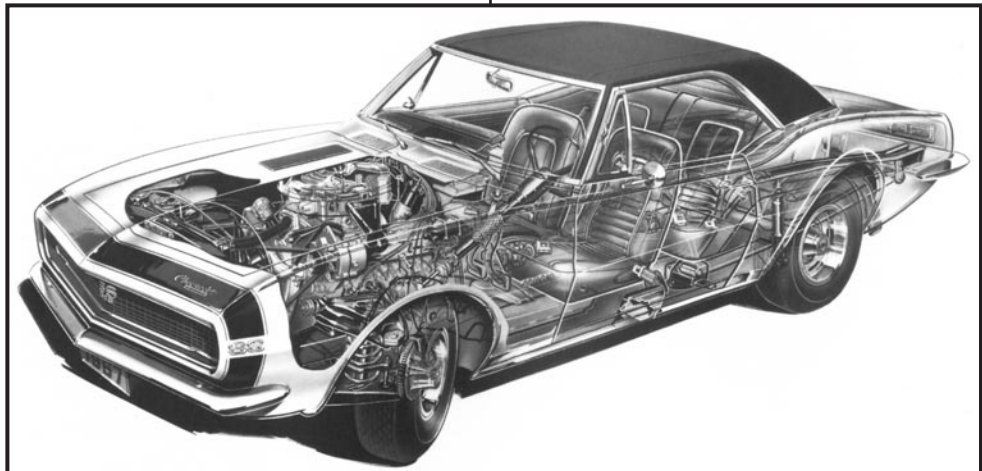

Note: Must specify standard or fold down rear seat!

For pre-assembled 1/4 trim panels add \$ 130.00, 1968-69 only.

67-00736 ⁺	67 Black, deluxe interior	\$ 1469.00	kit
67-00737 ⁺	67 Red, deluxe interior	\$ 1469.00	kit
67-00738 ⁺	67 Bright Blue, deluxe interior	\$ 1469.00	kit
67-00739 ⁺	67 Gold, deluxe interior	\$ 1469.00	kit
67-00740 ⁺	67 Turquoise, deluxe interior	\$ 1469.00	kit
67-00341 ⁺	67 Parchment, deluxe interior	\$ 1469.00	kit
68-00742 ⁺	68 Black, deluxe interior	\$ 1425.00	kit
68-00743 ⁺	68 Red, deluxe interior	\$ 1425.00	kit
68-00744 ⁺	68 Medium Blue, deluxe interior	\$ 1425.00	kit
68-00745 ⁺	68 Ivy Gold, deluxe interior	\$ 1425.00	kit
68-00746 ⁺	68 Turquoise, deluxe interior	\$ 1425.00	kit
68-00747 ⁺	68 Parchment, deluxe interior	\$ 1425.00	kit
69-00748 ⁺	69 Black, deluxe interior	\$ 1609.00	kit
69-00749 ⁺	69 Red, deluxe interior	\$ 1609.00	kit
69-00750 ⁺	69 White (Ivory), deluxe interior	\$ 1609.00	kit
69-00751 ⁺	69 Dark Blue, deluxe interior	\$ 1609.00	kit
69-00752 ⁺	69 Dark Green, deluxe interior	\$ 1609.00	kit