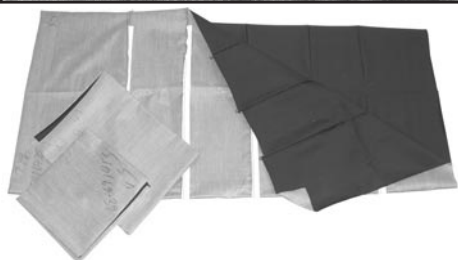

CHEVROLET CAMARO PARTS

Car Shop Inc. 739 North Batavia Orange, California 92868

1967 HEADLINERS

Our headliners are reproduced from the original factory patterns and are available in all of the correct factory colors and grains.

Headliners include enough material for your sun visors and the rear side sail-panels.

67 Headliner (Impala leatherette vinyl)

67-02902	67	Black	$ 89.00 ea.
67-02903	67	Gold	$ 89.00 ea.
67-02904	67	Light Blue	$ 89.00 ea.
67-02905	67	Bright Blue	$ 89.00 ea.
67-02906	67	Red	$ 89.00 ea.
67-02907	67	Turquoise	$ 89.00 ea.