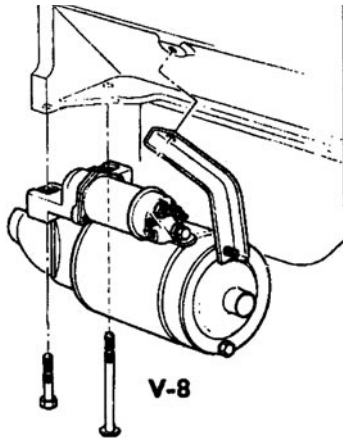

CHEVROLET CAMARO PARTS

Car Shop Inc. 739 North Batavia Orange, California 92868

STARTER BOLT KIT

- 67-15310 67-75 S/B .....$ 10.00 pr.
- 67-15311 67-72 B/B .....$ 10.00 pr.