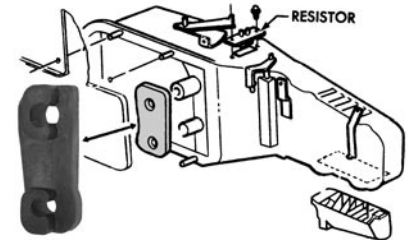

SB HEATER CORE TUBE TO FIREWALL SEAL

Correct molded rubber heater core tube seal.
67-143193 67-69 SB without A/C .....$ 15.00 ea.