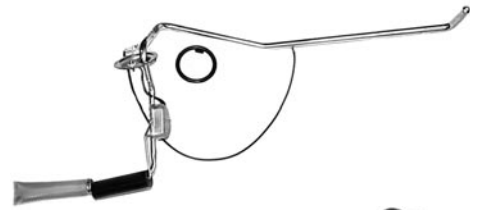

GAS TANK SENDING UNITS

1967-1973 Includes gasket.

67-13705 67-69 5/16" .....$ 39.00 ea.

67-13706 67-69 3/8" .....$ 39.00 ea.