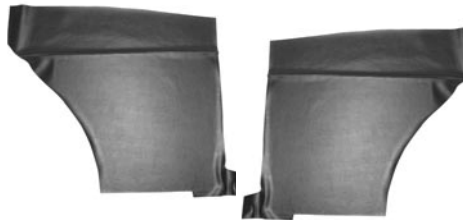

UNASSEMBLED

REAR 1/4 TRIM PANELS, COUPE

68-02025	68 Black	$ 115.00	pr.
68-02026	68 Medium Blue	$ 115.00	pr.
68-02027	68 Red	$ 115.00	pr.
68-02028	68 Ivy Gold	$ 115.00	pr.
68-02029	68 Turquoise	$ 115.00	pr.
68-02030	68 Parchment	$ 115.00	pr.

REAR 1/4 TRIM PANELS, CONVERTIBLE

68-02031	68 Black	$ 115.00	pr.
68-02032	68 Medium Blue	$ 115.00	pr.
68-02033	68 Red	$ 115.00	pr.
68-02034	68 Ivy Gold	$ 115.00	pr.
68-02035	68 Turquoise	$ 115.00	pr.
68-02036	68 Parchment	$ 115.00	pr.

ASSEMBLED

REAR 1/4 TRIM PANELS, COUPE

68-02051	68 Black	$ 329.00	pr.
68-02061	68 Medium Blue	$ 329.00	pr.
68-02071	68 Red	$ 329.00	pr.
68-02081	68 Ivy Gold	$ 329.00	pr.
68-02091	68 Turquoise	$ 329.00	pr.
68-020301	68 Parchment	$ 329.00	pr.

REAR 1/4 TRIM PANELS, CONVERTIBLE

68-020311	68 Black	$ 329.00	pr.
68-020321	68 Medium Blue	$ 329.00	pr.
68-020331	68 Red	$ 329.00	pr.
68-020341	68 Ivy Gold	$ 329.00	pr.
68-020351	68 Turquoise	$ 329.00	pr.
68-020361	68 Parchment	$ 329.00	pr.