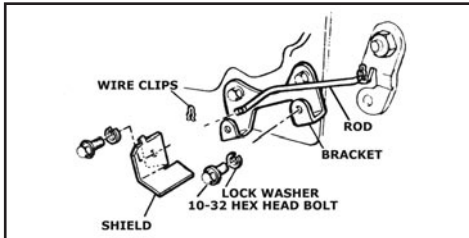

CHEVROLET CAMARO PARTS

Car Shop Inc. 739 North Batavia Orange, California 92868

BACK-UP LAMP SWITCH BRACKET

This is the bracket that mounts to the side of the transmission.
67-03405 67-68 with 4-speed, GM . . . . $ 16.00 ea.

BACK-UP LAMP SWITCH MOUNTING KIT