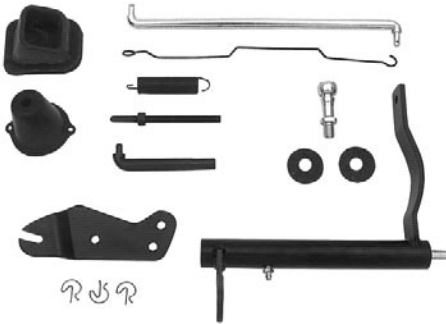

CHEVROLET CAMARO PARTS

Car Shop Inc. 739 North Batavia Orange, California 92868

PARKING BRAKE PEDAL PADS

67-14010 67-68 .....$ 5.00 ea.
69-14011 69-81 .....$ 6.00 ea.

PARKING BRAKE PEDAL PAD TRIM PLATES

67-14012 67-68 .....$ 6.00 ea.
69-14013 69-81 .....$ 6.00 ea.

CLUTCH LINKAGE KIT

67-14014 67-69 S/B .....$ 119.00 kit