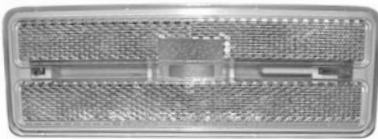

Kit includes 4 lenses and 4 bezels.

69-06613 69 8 pcs.\$ 75.00 kit

Made from original GM tooling!

Features correct guidex markings, LH & RH, made in USA

70-06601 70-77 Front, amber, USA\$ 57.00 pr.

70-06600 70-77 Front, amber, Import ..\$ 25.00 ea.