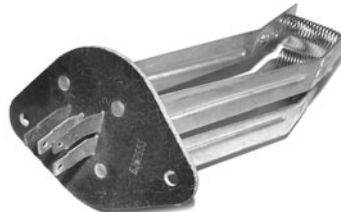

- 73-14604 73-81 with A/C .....$ 22.00 ea.