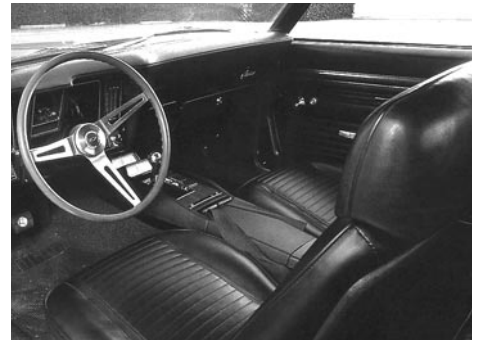

67-69 CAMARO STAGE 2 INTERIOR KIT WITH STANDARD INTERIOR