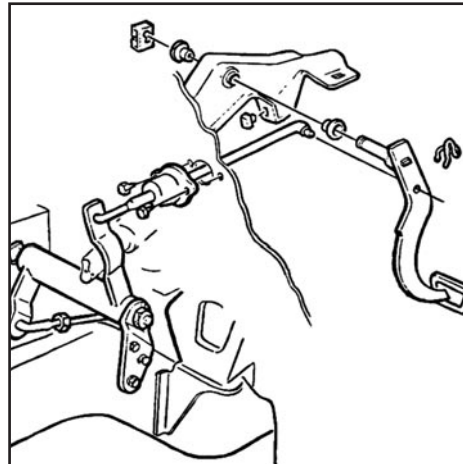

CLUTCH PEDAL RETAINER, BUMPER & BUSHING

67-14101 67-70 Retainer .....$ 3.00 ea.
67-14102 67-81 Bumper .....$ 8.00 ea.
67-14103 67-81 Bushing .....$ 1.50 ea.

BELLCRANK BALL STUD FELT GASKET SEAL

67-14105 67-81 .....$ 3.50 pr.

LOCK WASHER

67-14104 67-81 .....$ .25 ea.

BELLCRANK PLASTIC SEAT & CLIP KIT

67-14126 58-72 Bellcrank ball stud plastic seat and retaining clip kit ...$ 5.00 kit

RETAINER SPRING CLIP

67-14106 67-81 GM .....$ 2.50 ea.

PLASTIC PIVOT BALL SEAT

67-14107 67-81 GM, (3 required) .....$ 4.00 ea.

BELLCRANK BALL STUD

Frame side bellcrank ball stud.

67-14108 67-69 .....$ 16.00 ea.
70-14109 70-81 .....$ 13.00 ea.

CLUTCH RETURN SPRING

67-14110 67-69 S/B .....$ 5.00 ea.
67-14111 67-69 B/B .....$ 6.00 ea.