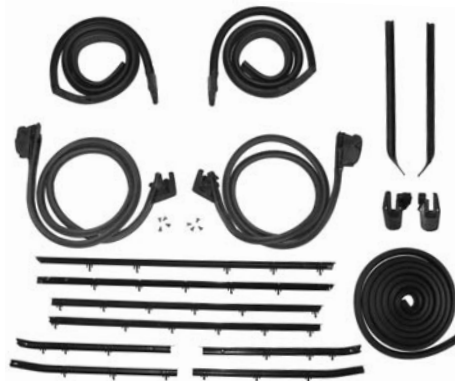

- 2 Door Weatherstrips
- 2 Roof Rail Weatherstrips
- 1 Window felt Kit
- 2 Quarter Window Weatherstrips
- 2 U-Shaped Door Jamb Rubbers
- 1 Trunk Weatherstrip

With replacement style window felt kit

68-06306 68-69 Coupe .....$ 299.00 kit

68-06307 68 Coupe, with
door ledge moldings ...$ 275.00 kit

With Original style window felt kit

68-063061 68-69 Coupe .....$ 399.00 kit

68-063071 68 Coupe, with
door ledge moldings ...$ 349.00 kit