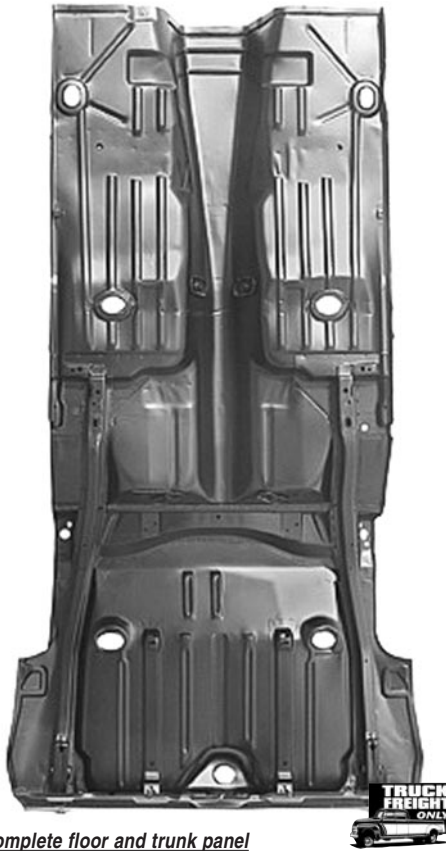

CHEVROLET CAMARO PARTS

Car Shop Inc. 739 North Batavia Orange, California 92868

COMPLETE FLOOR & TRUNK PANEL

Complete floor and trunk panel

Pre-assembled with rear frame rails, gas tank support braces and rear inner valance panel.

Special order, truck freight only.

67-13440+	67	coupe	.....	$ 1849.00 ea.
68-13440+	68	coupe	.....	$ 1849.00 ea.
69-13440+	69	coupe	.....	$ 1999.00 ea.