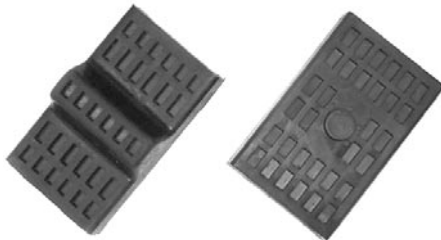

- 70-11314 70-81 Upper . . . . . $ 9.00 ea.
- 70-11315 70-81 Lower . . . . . $ 12.00 ea.