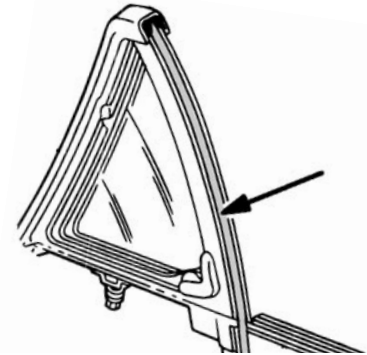

DOOR WINDOW GLASS RUN CHANNEL

This felt lined weatherstrip fits vertically behind the vent window, features molded end tips as original.

67-06119	67	Coupe or convertible	...$ 22.00 pr.