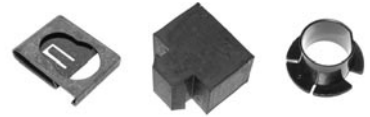

CLUTCH PEDAL RETAINER, BUMPER & BUSHING

67-14101 67-70 Retainer .....$ 3.00 ea.
67-14102 67-81 Bumper .....$ 8.00 ea.
67-14103 67-81 Bushing .....$ 1.50 ea.