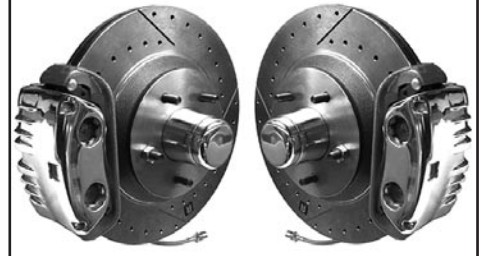

13" FRONT DISC BRAKE CONVERSION KITS

13" dual piston front disc brake kit, stock height

Includes: 13" cross drilled and gas slotted rotors, dual 38mm piston aluminum calipers, stock height spindles, high performance brake pads, bearings, seals, steel hubs, rubber brake hoses, grease caps, spindle nuts, mounting brackets and all necessary hardware.
Must use 17" rims or larger.

67-124071⁺ 67-69 stock height .....$1199.00 kit