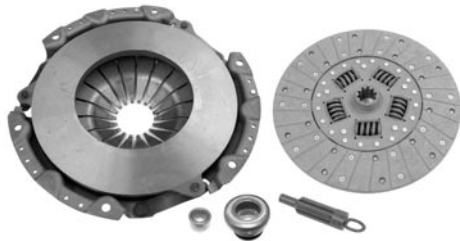

CLUTCH KITS

- 67-181221 67-69 302, 327
  69-79 350
  10.4", 10 spline
  raised diaphragm ..... $ 149.00 kit
- 67-181231 67-69 250
  10", 10 spline
  flat diaphragm ..... $ 199.00 kit
- 67-181241 67-69 327
  67-70 350
  67-70 396, 427
  11", 10 spline
  raised diaphragm ..... $ 155.00 kit
- 67-181251 71-77 350
  11", 26 spline
  raised diaphragm ..... $ 149.00 kit

CLUTCH ALIGNMENT TOOL

- 67-18204 67-81 10 Spline. 1 1/8" ..... $ 5.00 ea.
  67-18205 67-81 26 Spline. 1 1/8" ..... $ 5.00 ea.

THROWOUT BEARING

- 67-18120 67-81 With flat diaphragm
  clutch cover ..... $ 79.00 ea.
  67-18121 67-81 With raised diaphragm
  clutch cover ..... $ 45.00 ea.

PILOT BEARING

- 67-18206 67-81 Bushing ..... $ 14.00 ea.
  67-18203 67-81 Bearing ..... $ 27.00 ea.