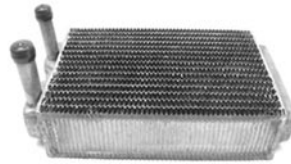

HEATER CORES

67-14309 67-68 S/B without A/C .....$ 85.00 ea.