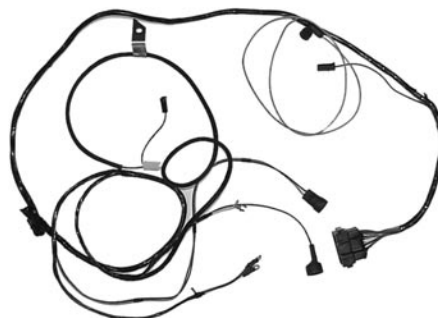

ENGINE HARNESS

This harness contains wiring for the starter, wiper motor, heater blower motor, coil etc...

Note: Special modifications are available for HEI distributors, internal regulated alternator, aftermarket ignition systems, etc...

67-09517	67 6 cylinder	$ 26.00 ea.
67-09518	67 S/B	$ 116.00 ea.
67-09519	67 S/B with gauges	$ 116.00 ea.
67-09520	67 B/B	$ 119.00 ea.
67-09521	67 B/B with gauges	$ 119.00 ea.