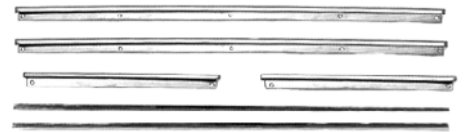

STANDARD DOOR PANEL MOLDING SETS

Fits standard door panels.

Stainless steel, original style, show quality.

1967 kits include upper door panel retainer moldings and door panel moldings

67-01609	67	Coupe, set of 8\$ 209.00 set
67-01610	67	Convertible, set of 6\$ 199.00 set