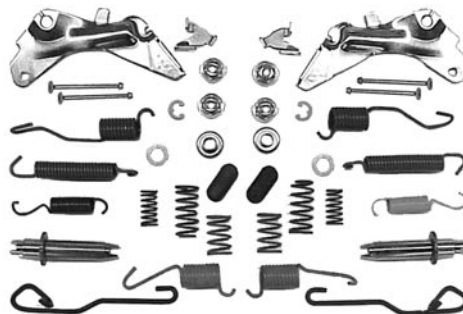

COMPLETE BRAKE HARDWARE KIT

With drum brakes.

67-11918 67-70 Front .....$ 38.00 kit

67-11919 67-76 Rear .....$ 38.00 kit

FRONT BRAKE HOSES

Two per car

67-12001 67 Drum .....$ 21.00 ea.

67-12002 67-69 4-piston disc .....$ 18.00 ea.

68-12003 68-69 Drum .....$ 21.00 ea.

69-12004 69 Disc .....$ 16.00 ea.

70-12005 70-73 Disc .....$ 21.00 ea.

74-12006 74-76 Disc .....$ 18.00 ea.

77-12007 77-78 Disc .....$ 17.00 ea.

79-12008 79-81 Disc .....$ 20.00 ea.

REAR BRAKE HOSE

67-12009 67 .....$ 15.00 ea.

68-12010 68 .....$ 22.00 ea.

69-12011 69-73 .....$ 18.00 ea.

74-12012 74-75 .....$ 18.00 ea.

76-12013 76-81 .....$ 18.00 ea.

BRAKE LINE JUNCTION BLOCKS

67-120135 67-68 rear .....$ 17.00 ea.

BRAKE HOSE RETAINER CLIP

67-12014 67-81 .....$ 1.00 ea.