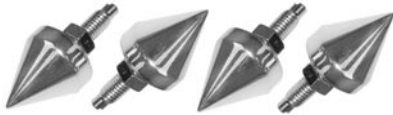

67-090011 License plate bullet bolts,
Chrome Spike (4 pcs.) .....$ 5.00 set