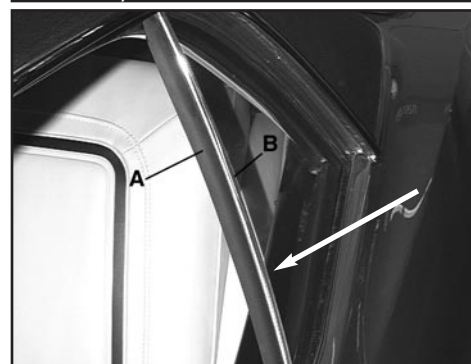

- 3/4" wide
- 76-08504+ 76-81 LH or RH\$ 24.00 ea.

ROCKER PANEL MOLDING CLIPS

Replaces original rail style retainers.

6 clips & 12 screws.

- 67-085041 67-81\$ 17.00 kit

1/4 WINDOW GLASS MOLDINGS

Attaches to the front of the quarter window glass.(B)