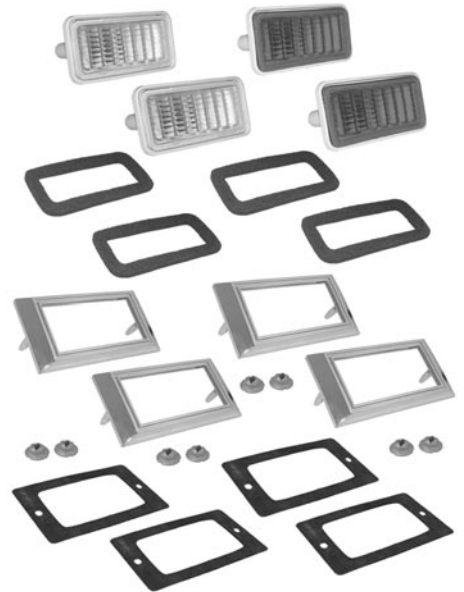

Kit includes: 4 lenses, 4 bezels, 4 bezel to body gaskets, 4 lens to body gaskets and 8 retaining nuts.

68-066121 68 24 pcs. ....$ 75.00 kit