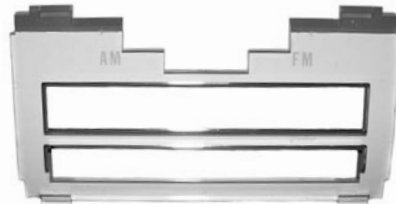

AM / FM RADIO LENSES