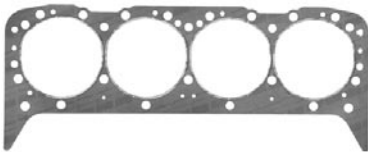

CYLINDER HEAD GASKETS