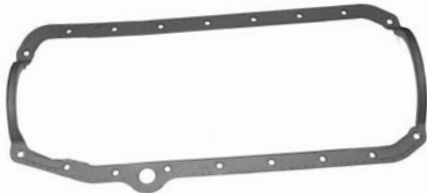

Perma Plus non-leak design

- 67-17514 67-78 S/B, 1 piece .....$ 52.00 ea.
- 67-17515 67-72 B/B, 1 piece .....$ 62.00 ea.