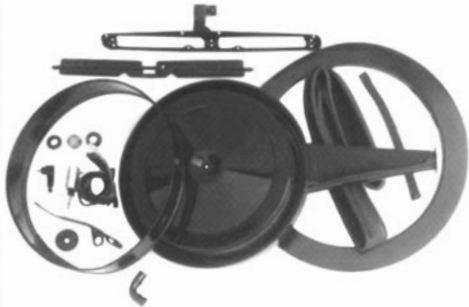

CHEVROLET CAMARO PARTS

Car Shop Inc. 739 North Batavia Orange, California 92868

COWL INDUCTION SYSTEM

Includes all of the following:
Air cleaner base, filter, black lid, flame arrestor cap, extension, flange, flange seal, air inlet frame, flapper, flapper retainers, solenoid, relay, throttle arm, solenoid switch, hood grommet, wiring harness and instructions.

- 69-15913 69 With 302 . . . . . $ 379.00 kit
- 69-15914 69 With 350 . . . . . $ 379.00 kit
- 69-15915 69 With 396/427 . . . . . $ 349.00 kit