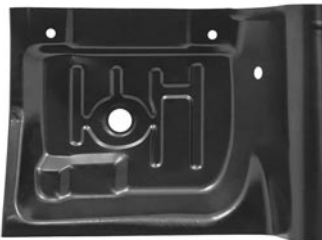

- 70-13507+ 70-74 LH, rear section . . . . $ 39.00 ea.
- 70-13508+ 70-74 RH, rear section . . . . $ 39.00 ea.
- 75-13507+ 75-81 LH, rear section . . . . $ 45.00 ea.
- 75-13508+ 75-81 RH, rear section . . . . $ 45.00 ea.