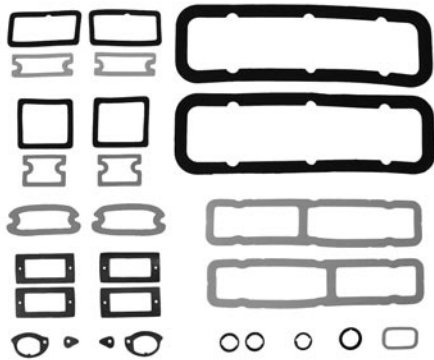

CHEVROLET CAMARO PARTS

Car Shop Inc. 739 North Batavia Orange, California 92868

PAINT SEAL GASKET SET

Includes seals for: tail lamp housings, tail light lenses, standard & RS park lamp lenses, door handles, door locks, trunk lock, antenna base, license light lens, RS back up light lenses, RS back up light housings and side marker bezel gaskets.

68-06314 68 .....$ 39.00 kit