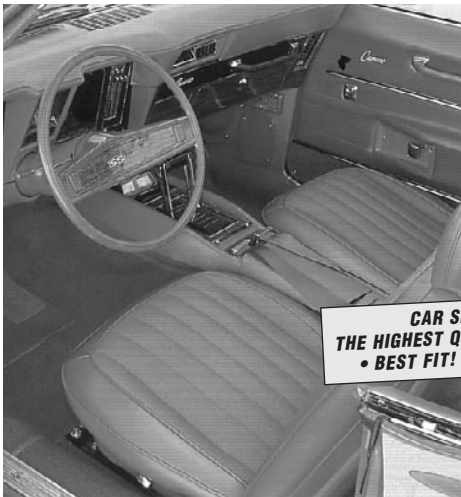

SEAT UPHOLSTERY 1969 DELUXE COMFORTWEAVE

**CAR SHOP OFFERS
THE HIGHEST QUALITY UPHOLSTERY!
• BEST FIT! • BEST QUALITY! •**

Colors available:

Black, White, Red, Dark Blue and Dark Green. Specify color

- 69-01110 Buckets & coupe rear ..... $ 725.00 set
- 69-01111 Buckets & convertible rear ..... $ 725.00 set
- 69-01112 Buckets & fold down rear ..... $ 725.00 set
- 69-01113 Front buckets ..... $ 425.00 pr.
- 69-01114 Rear seat, coupe ..... $ 305.00 ea.
- 69-01115 Rear seat, convertible ..... $ 305.00 ea.
- 69-011151 Rear seat, fold down ..... $ 305.00 ea.