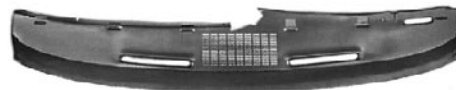

DASH TOP PANEL

This steel dash panel fits under the dash pad and extends under the windshield. features speaker holes as original.

67-12910 ⁺	67	\$ 69.00 ea.
68-12911 ⁺	68	\$ 69.00 ea.

69-12912 ⁺	69	\$ 69.00 ea.
-----------------------	----	--------------