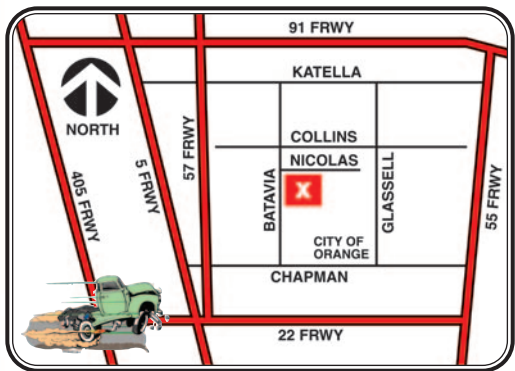

Order Your FREE Catalog Today!

www.TruckandCarShop.com

TRUCK & CAR SHOP Showroom is open:
TUESDAY-FRIDAY 8:30 to 4:00
SATURDAY 7:00 to 2:00
SUNDAY & MONDAY Closed

TRUCK & CAR SHOP Order Desk is open:
MONDAY-FRIDAY 8:30 to 4:30

For more information:
TEL: 1-714-771-7871 FAX: 1-714-771-0407