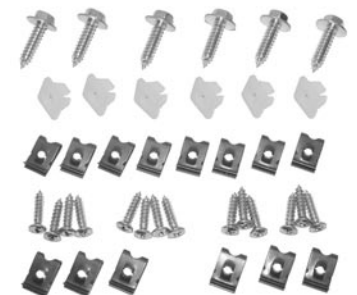

- 69-07902 69 All, 40 pieces .....$ 12.00 kit