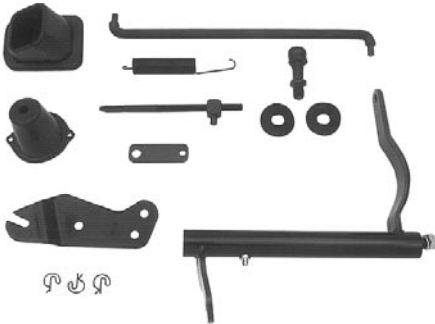

67-14015 67-69 B/B .....$ 119.00 kit