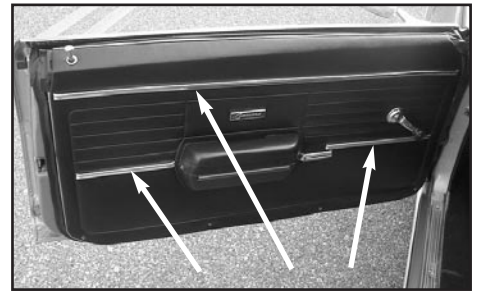

STANDARD DOOR PANEL MOLDING SETS

Fits standard door panels.

Replacement style, driver quality.

68-01603	68	Fronts only, set of 6	.....$ 55.00 set
68-01604	68	Coupe, set of 10	.....$ 65.00 set
68-01605	68	Convertible, set of 8	.....$ 65.00 set
69-01606	69	Fronts only	.....$ 49.00 pr.
69-01607	69	Coupe, set of 4	.....$ 55.00 set
69-01608	69	Convertible, set of 4	.....$ 55.00 set