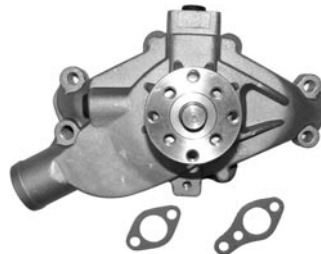

Edelbrock Victor series performance water pumps.

69-168063 69-76 S/B, polished . . . $ 399.00 ea.

69-168064 69-76 B/B, polished . . . $ 479.00 ea.