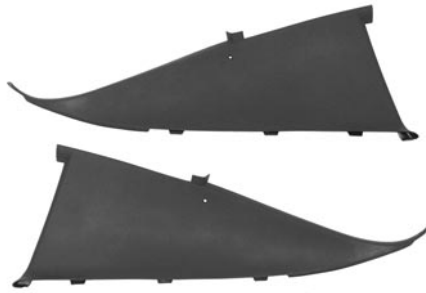

- 67-029371 67 black, upholstered Impala leatherette vinyl \$ 65.00 pr.
- 68-029371 68-69 black, upholstered Bedford rib vinyl \$ 65.00 pr.

- 67-02938 67-69 panel clips, 6 pcs. \$ 4.00 set

SAIL PANELS

- 70-02939 70-74 LH & RH, black \$ 149.00 pr.