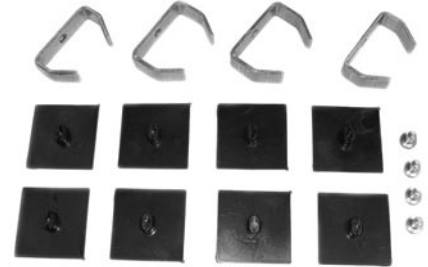

LEAF SPRING REBUILD KIT