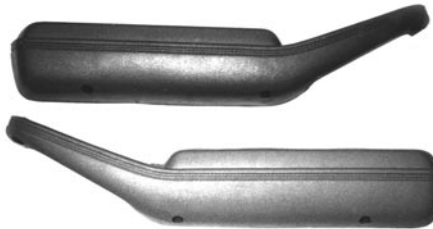

REPRODUCTION

Fits 1974-1977 Custom & LT panels, 1978-81 all panels.

- 74-02407 74-81 Black, LH . . . . . $ 89.00 ea.
- 74-02408 74-81 Black, RH . . . . . $ 89.00 ea.