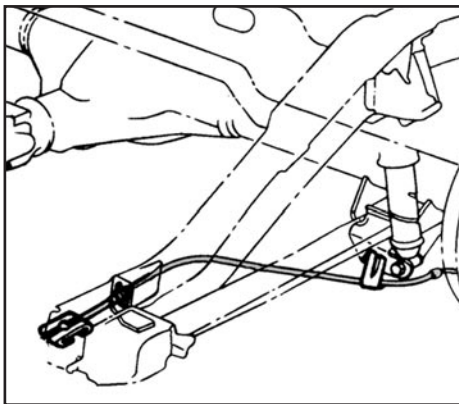

REAR

67-12512	67-69	plastic coated LH or RH	$ 34.00 ea.