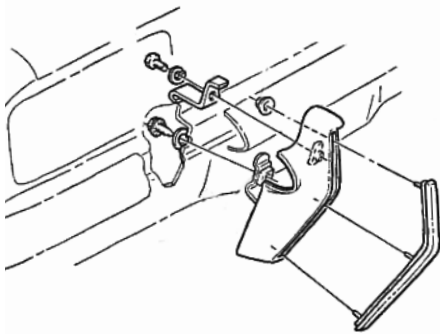

67-08718 67-68 Tall with insert . . . . $ 54.00 ea.

69-08719 69 Tall with inserts reproduction . . . . $ 45.00 ea.