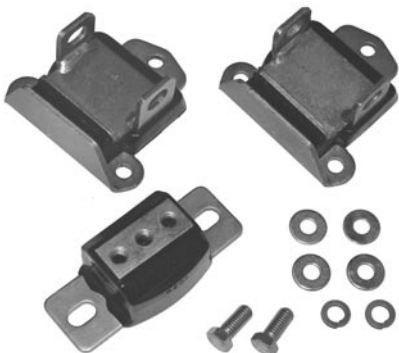

ENGINE AND TRANSMISSION MOUNT KIT

High performance urethane components.
67-14307 67-68 2 5/8" mount spacing ...$ 155.00 kit
69-14308 69-72 2 3/8" mount spacing ...$ 169.00 kit