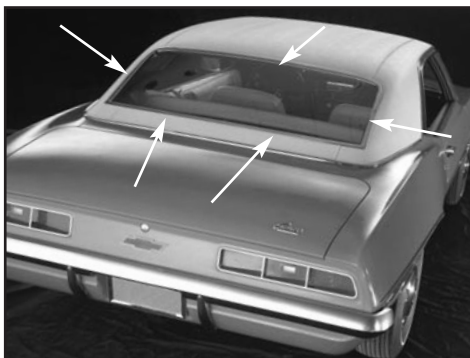

REAR WINDOW MOLDINGS

1967-1969 reproduction

67-08623+ 67-69 driver quality ..... $ 145.00 kit

1967-1969 • Concourse correct reproduction •

OE gauge, exact fit. Original material and superior quality workmanship gives a factory original appearance.

67-086251+ 67-69 Complete set ..... $ 249.00 kit