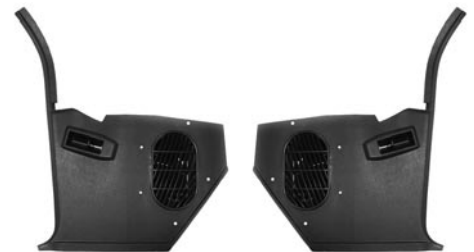

KICK PANELS

Black only, paint to match.

- 67-01525 67-68 LH, without A/C .....$ 119.00 ea.
  67-01526 67-68 RH, without A/C .....$ 119.00 ea.
  67-01527 67-68 LH, with A/C .....$ 109.00 ea.
  67-01528 67-68 RH, with A/C .....$ 109.00 ea.
  69-01529 69 LH, without A/C .....$ 89.00 ea.
  69-01530 69 RH, without A/C .....$ 89.00 ea.
  69-01531 69 LH, with A/C .....$ 99.00 ea.
  69-01532 69 RH, with A/C .....$ 99.00 ea.

+ The following items require additional shipping and handling.

Fax Order 1-714-771-0407 • Toll Free 1-800-235-2470 • www.TruckandCarShop.com • 2024 Catalog